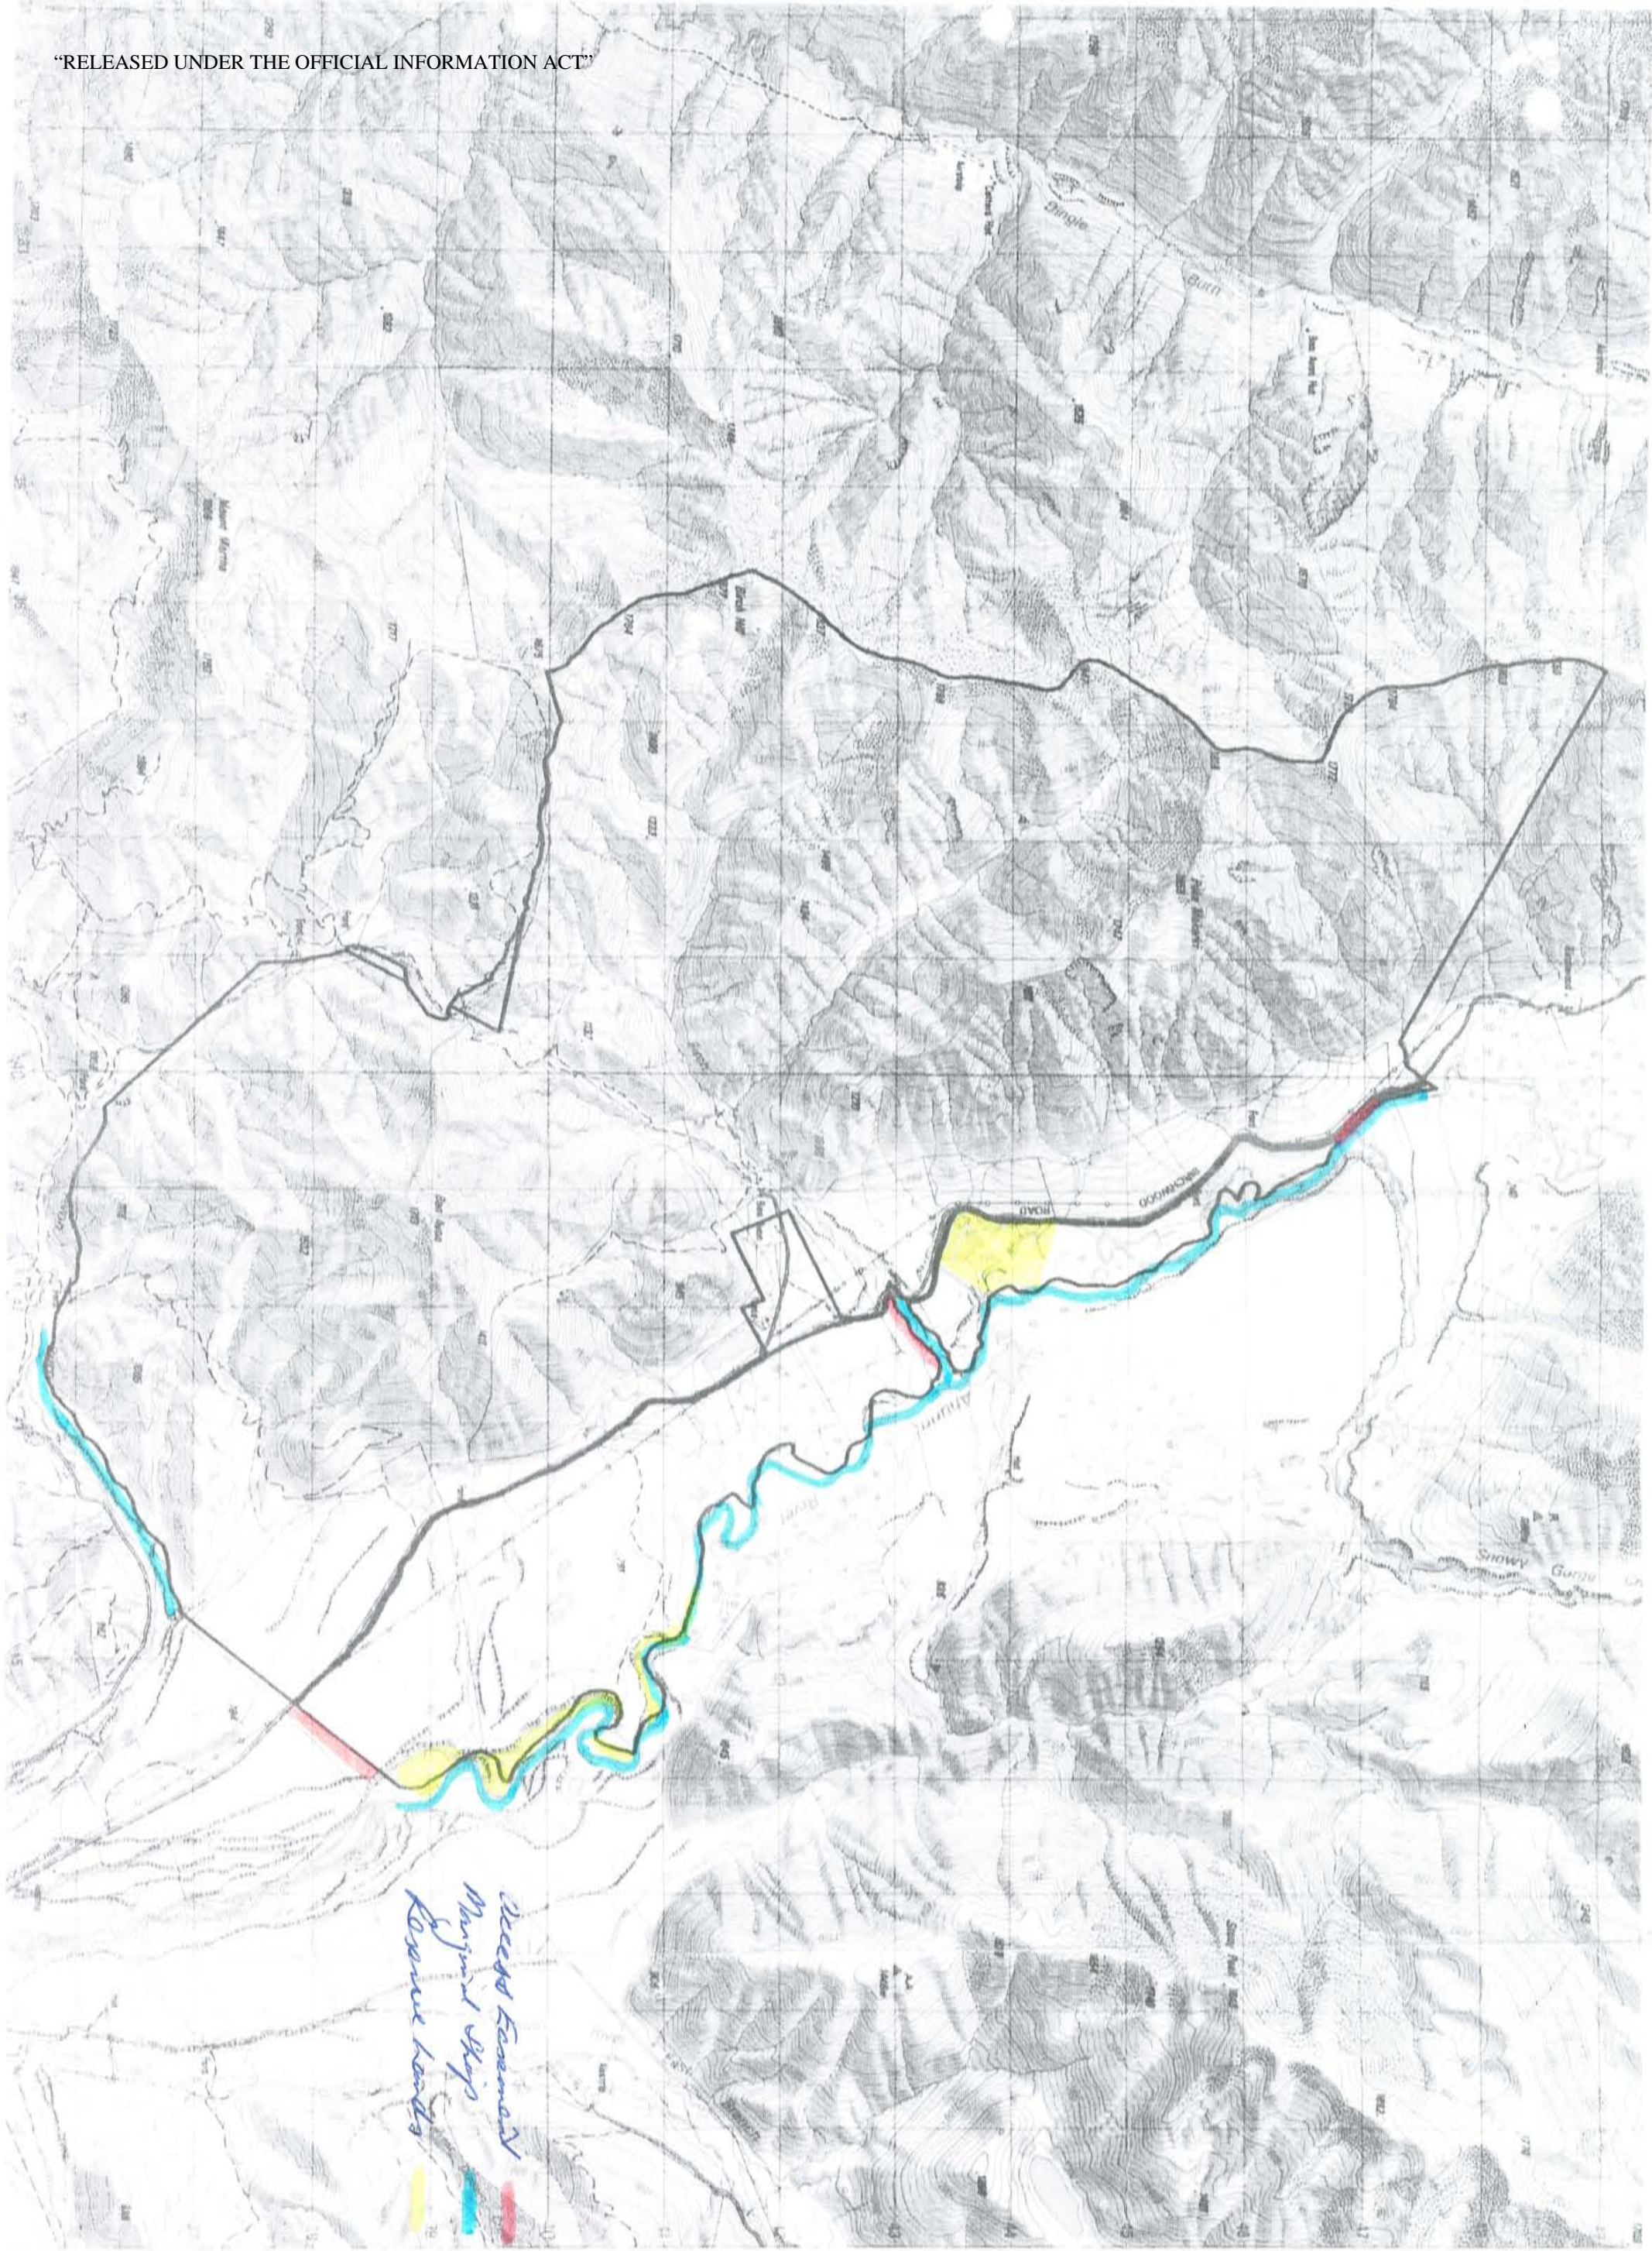

## Crown Pastoral Land Tenure Review

Lease name : BEN AVON

Lease number : PO 251

### Fish & Game report

These plans attach to and support the fish and game report provided by Fish & Game NZ.

They are released under the Official Information Act 1982.

April

05

*West Escarpment*  
*Mountain Slope*  
*Exposed lands*