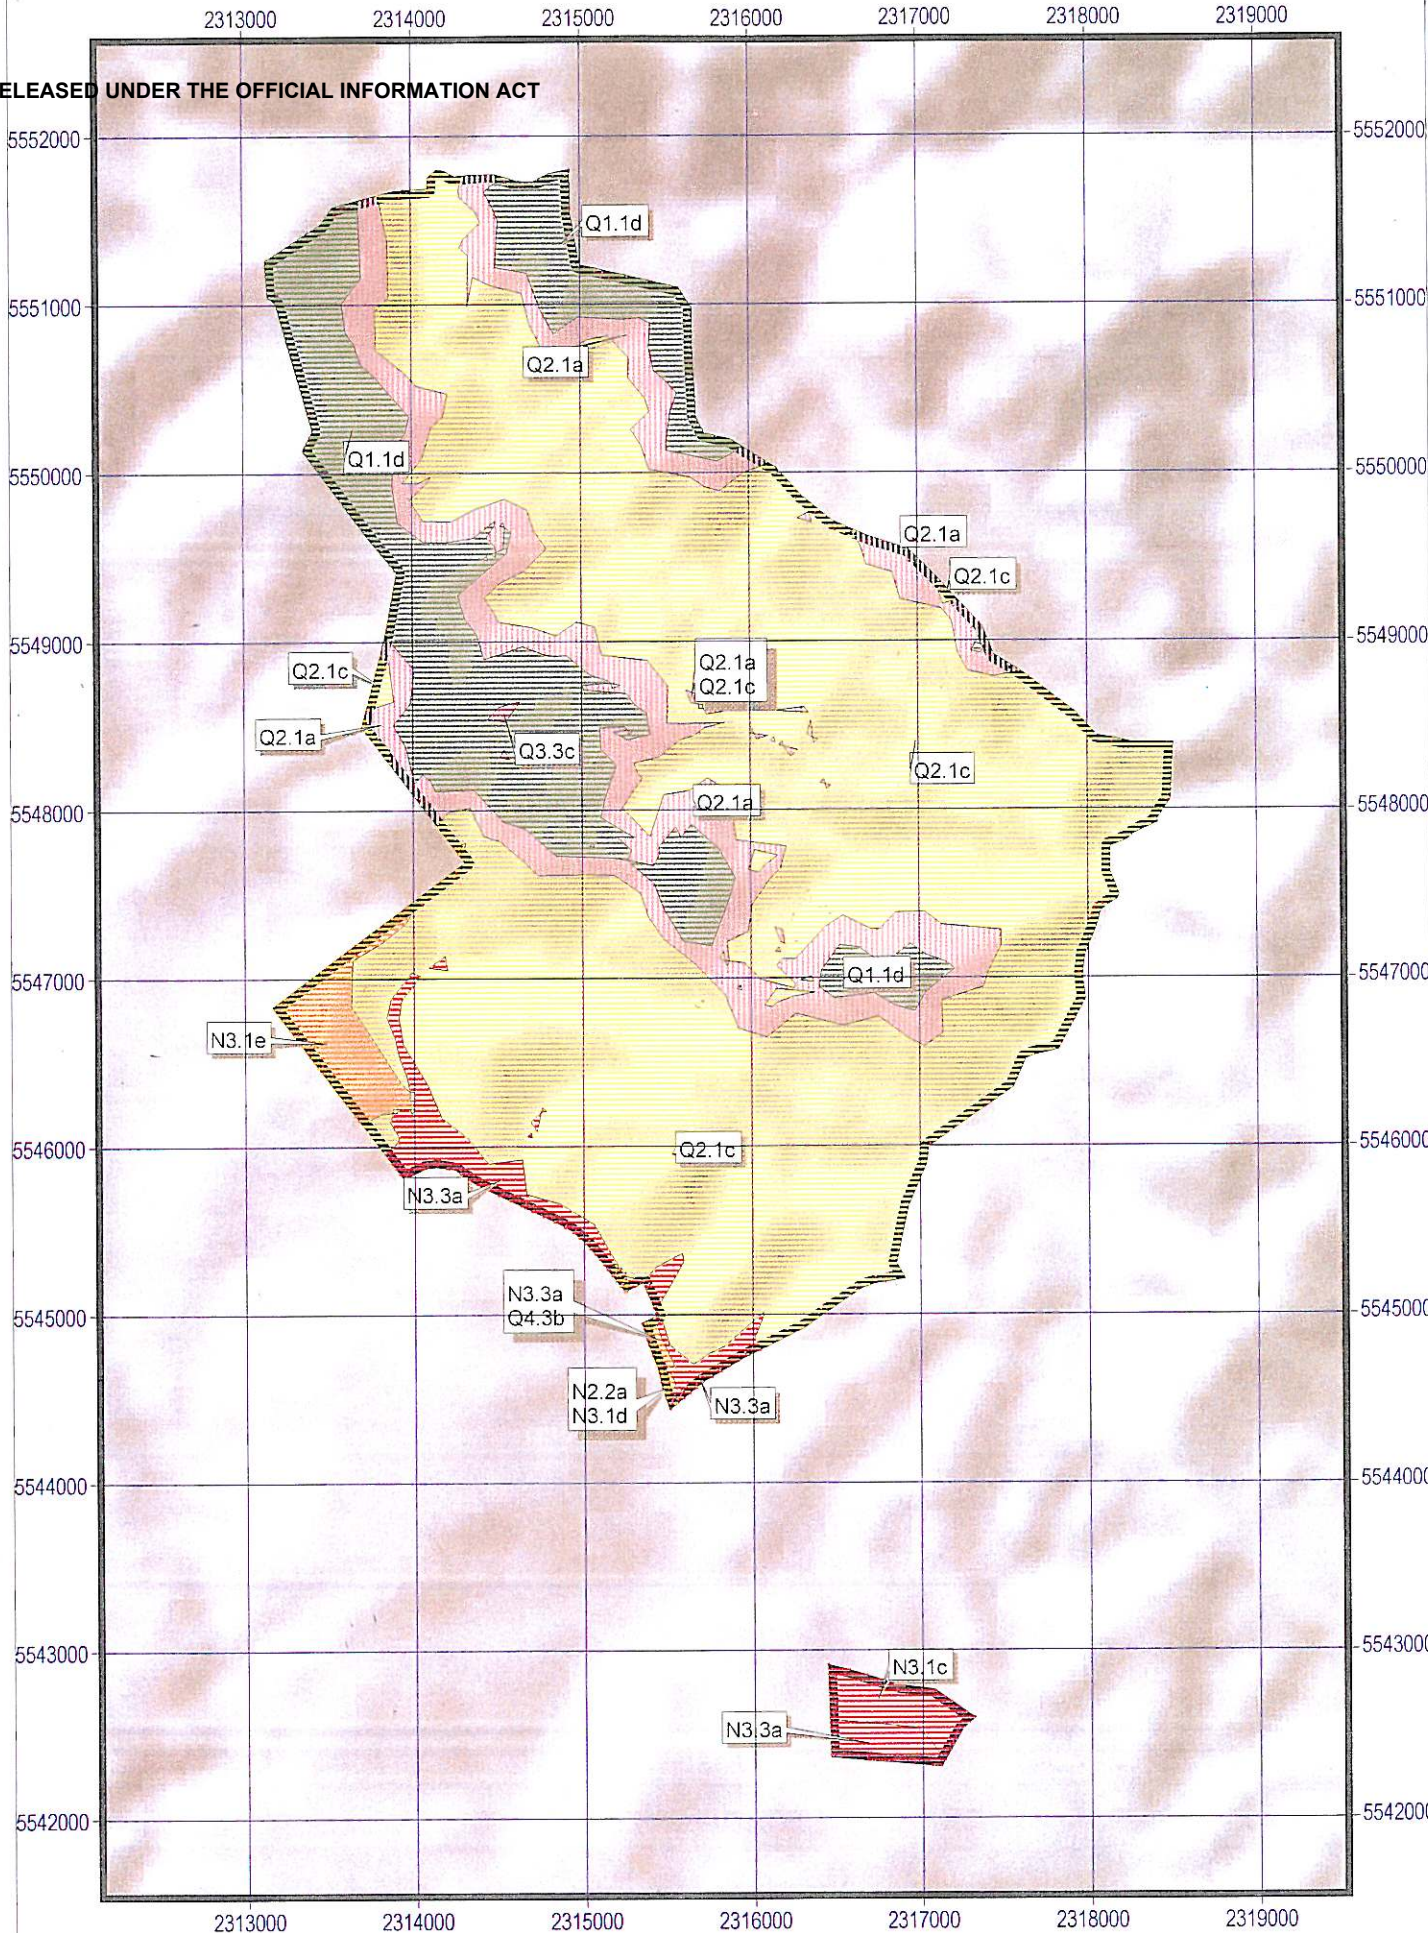

Crown Pastoral Land Tenure Review

Lease name : CAITHNESS

Lease number : PO 355

Plan attaching to the Conservation Resources Report - LENZ Map

The following plan forms part of the Conservation Resources Report provided by the Department of Conservation.

It is released under the Official information Act 1982.

February

06

4.2.4 LENZ Caithness Pastoral Lease

- LENZ categories**
- Acutely Threatened
 - Critically Underprotected
 - Chronically Threatened
 - At Risk
 - Underprotected
 - No Threat Category

500 0 500 1000 Meters