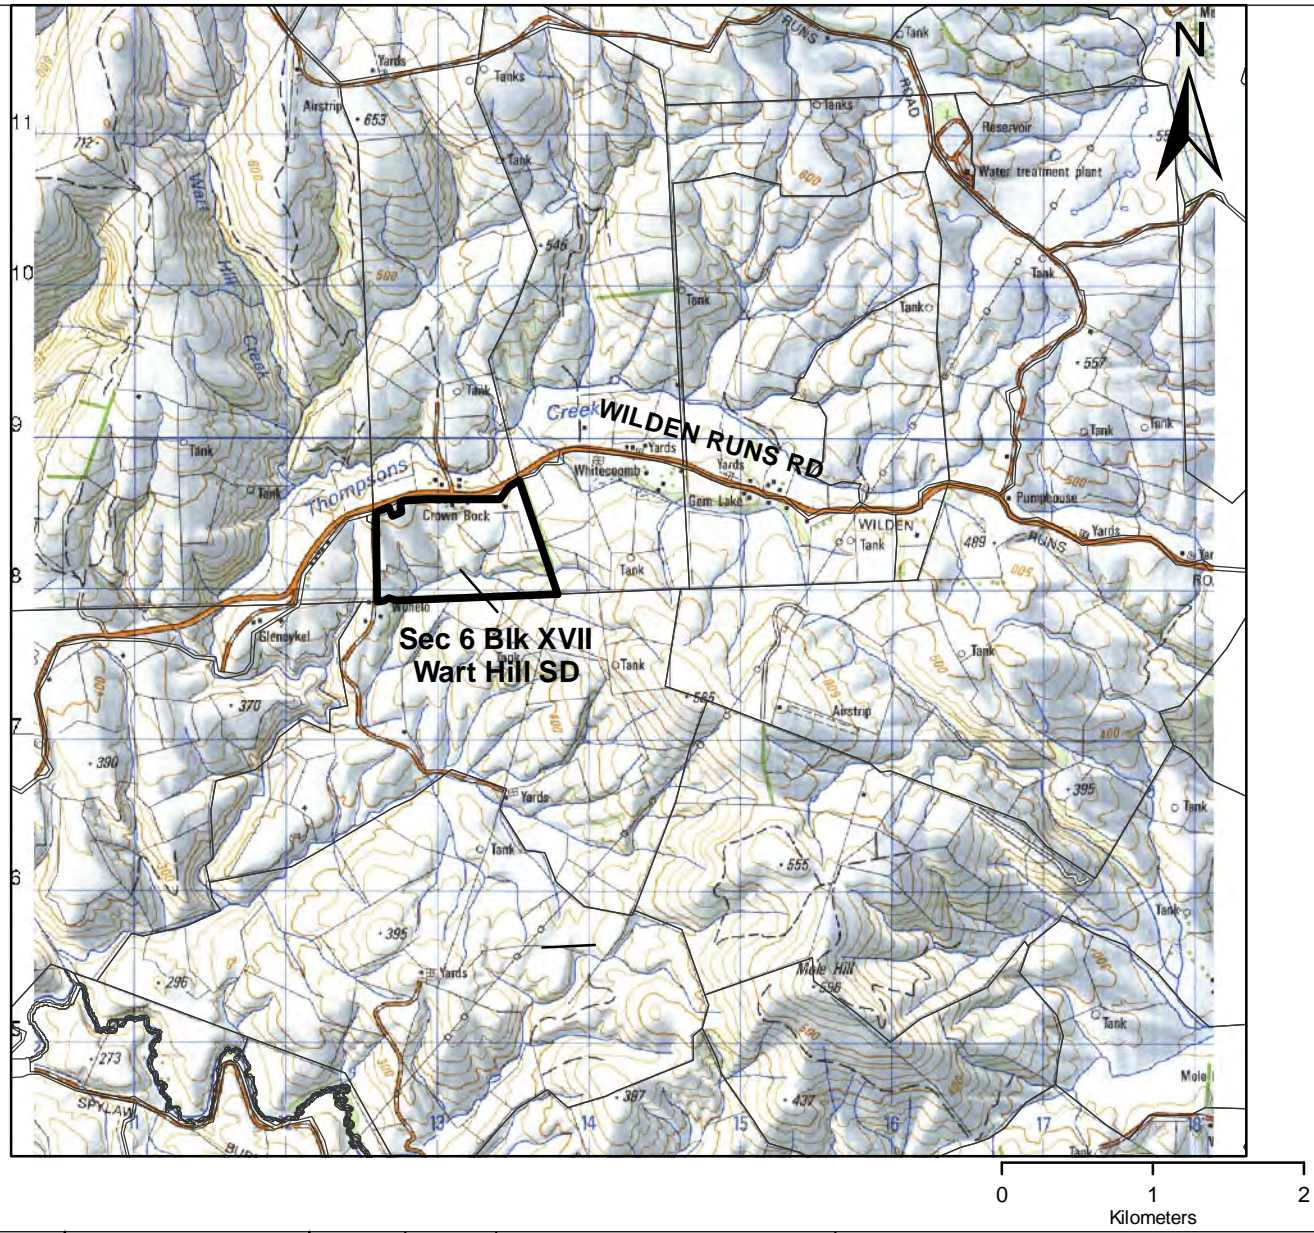

STATUS		FILE PO 124		
SCALE 1:50,000	PLOT DATE	Sheet No 2	of	No 5

VERSION CONTROL	1	2	3	4	5	6	7	8	9	10
Sourced from Topographic Map NZMS 260 F44 & G44. Crown Copyright Reserved										
	PREPARED BY SM O'Brien									
	DATE 27/05/2009									