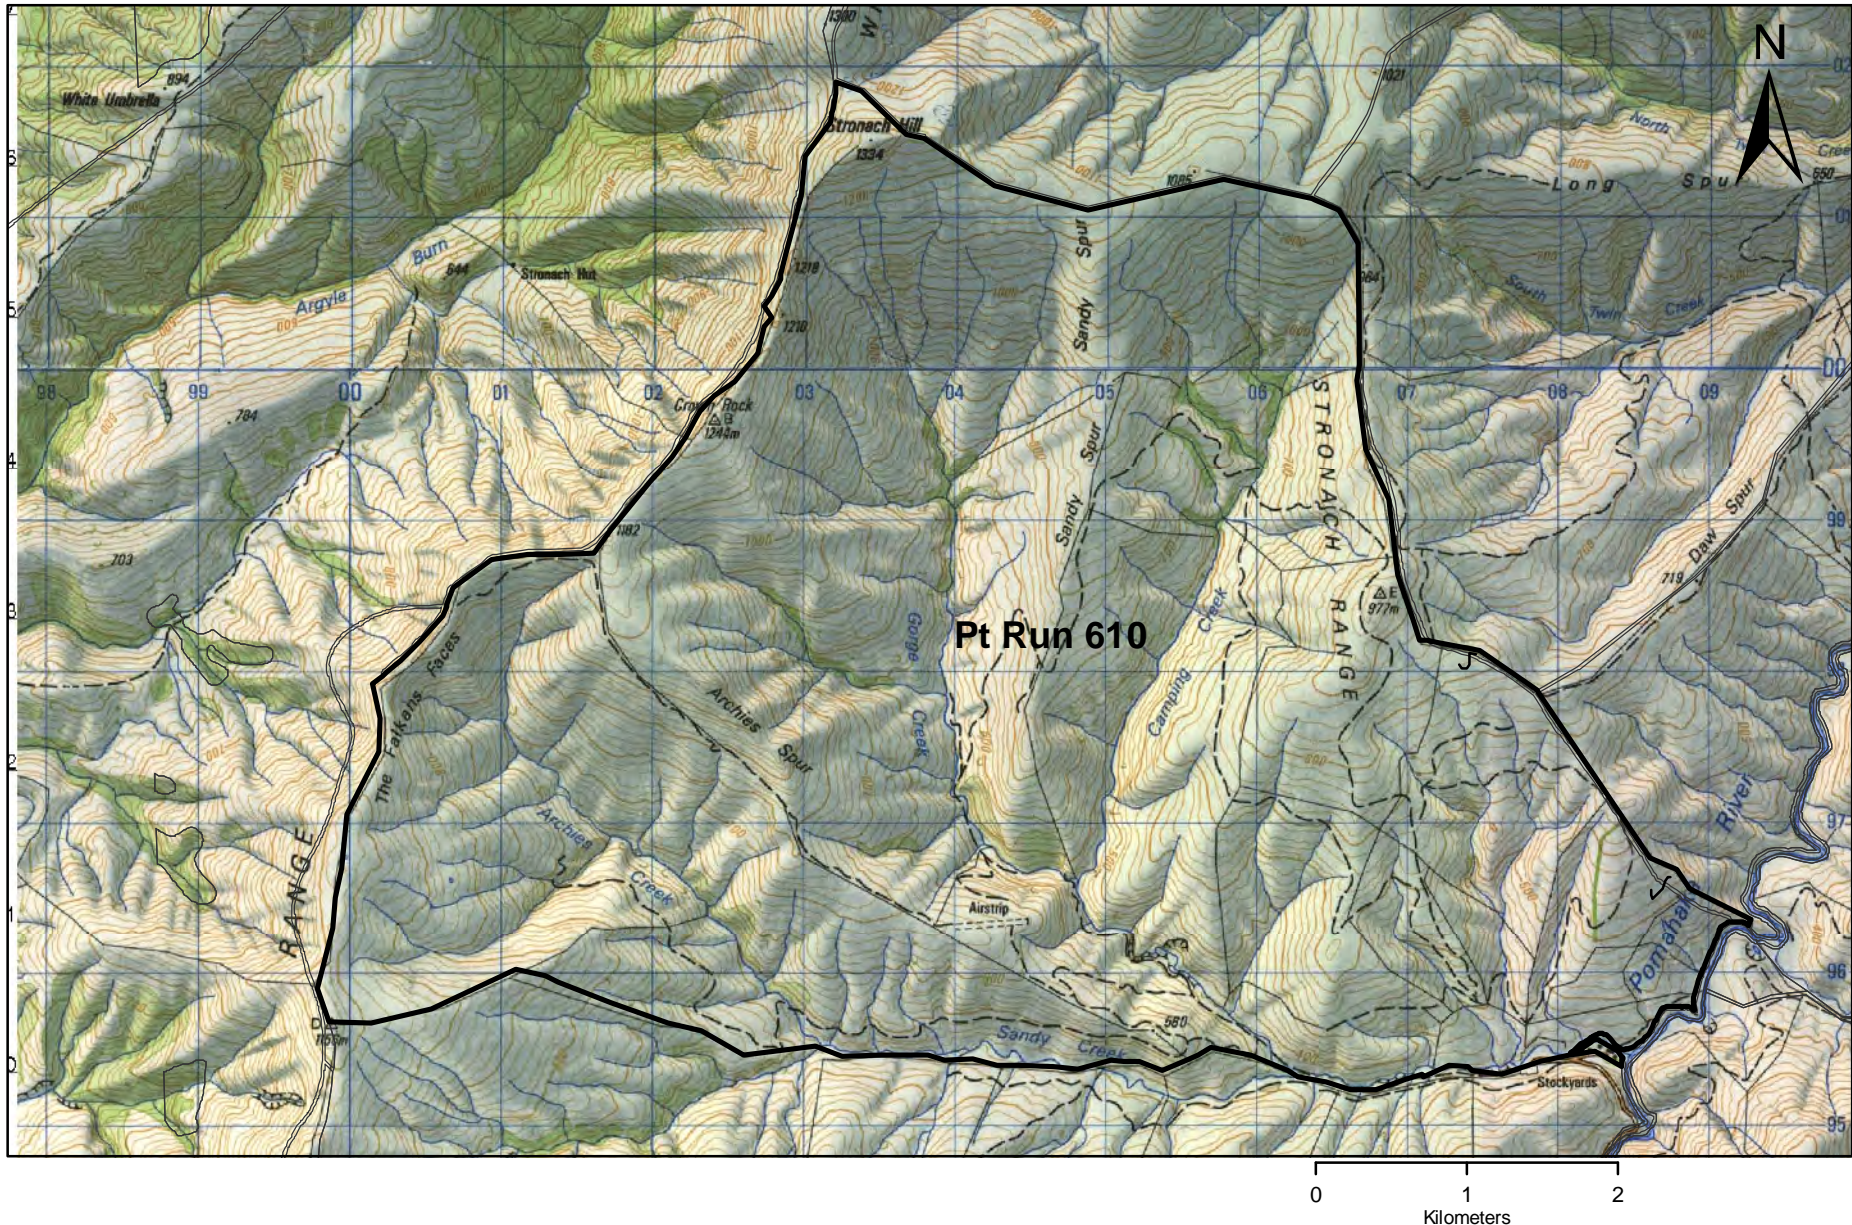

VERSION CONTROL	1	2	3	4	5	6	7	8	9	10

Sourced from Topographic Map NZMS 260 F44 & G44.
Crown Copyright Reserved

PREPARED BY SM O'Brien
DATE 27/05/2009

TITLE LAND STATUS PLAN
OTAGO LAND DISTRICT

CROWN ROCK - PASTORAL LEASE
Lease Registration Reference: CIR OT386/6

STATUS		FILE PO 124		
SCALE 1:50,000	PLOT DATE	Sheet No 2	of	No 5