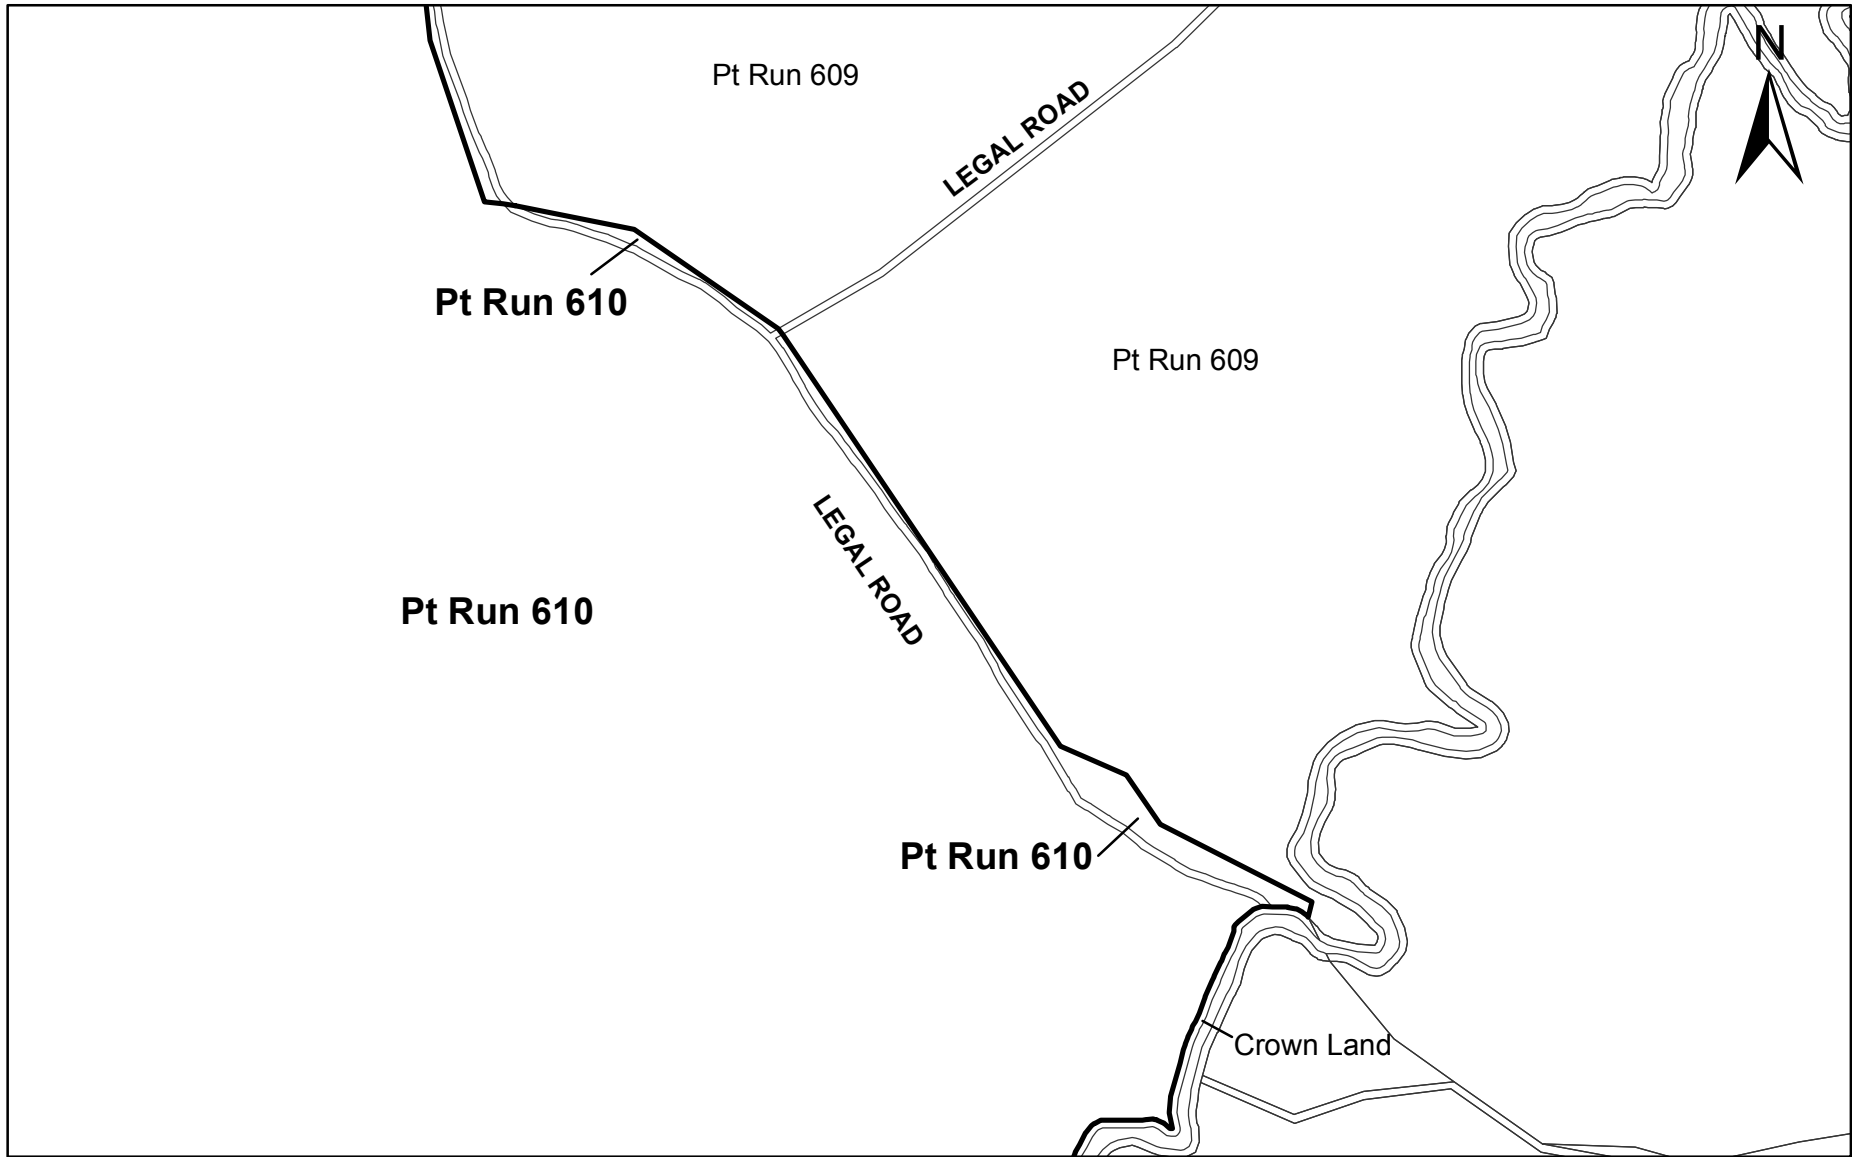

0
Kilometers

VERSION CONTROL	1	2	3	4	5	6	7	8	9	10

Cadastral Data derived from LINZ data.
Crown Copyright Reserved

PREPARED BY	SM O'Brien
DATE	27/05/2009

TITLE LAND STATUS PLAN OTAGO LAND DISTRICT			
CROWN ROCK - PASTORAL LEASE Lease Registration Reference: CIR OT386/6			
STATUS		FILE PO 124	
SCALE 1:20,000	PLOT DATE	Sheet No 4	of No 5