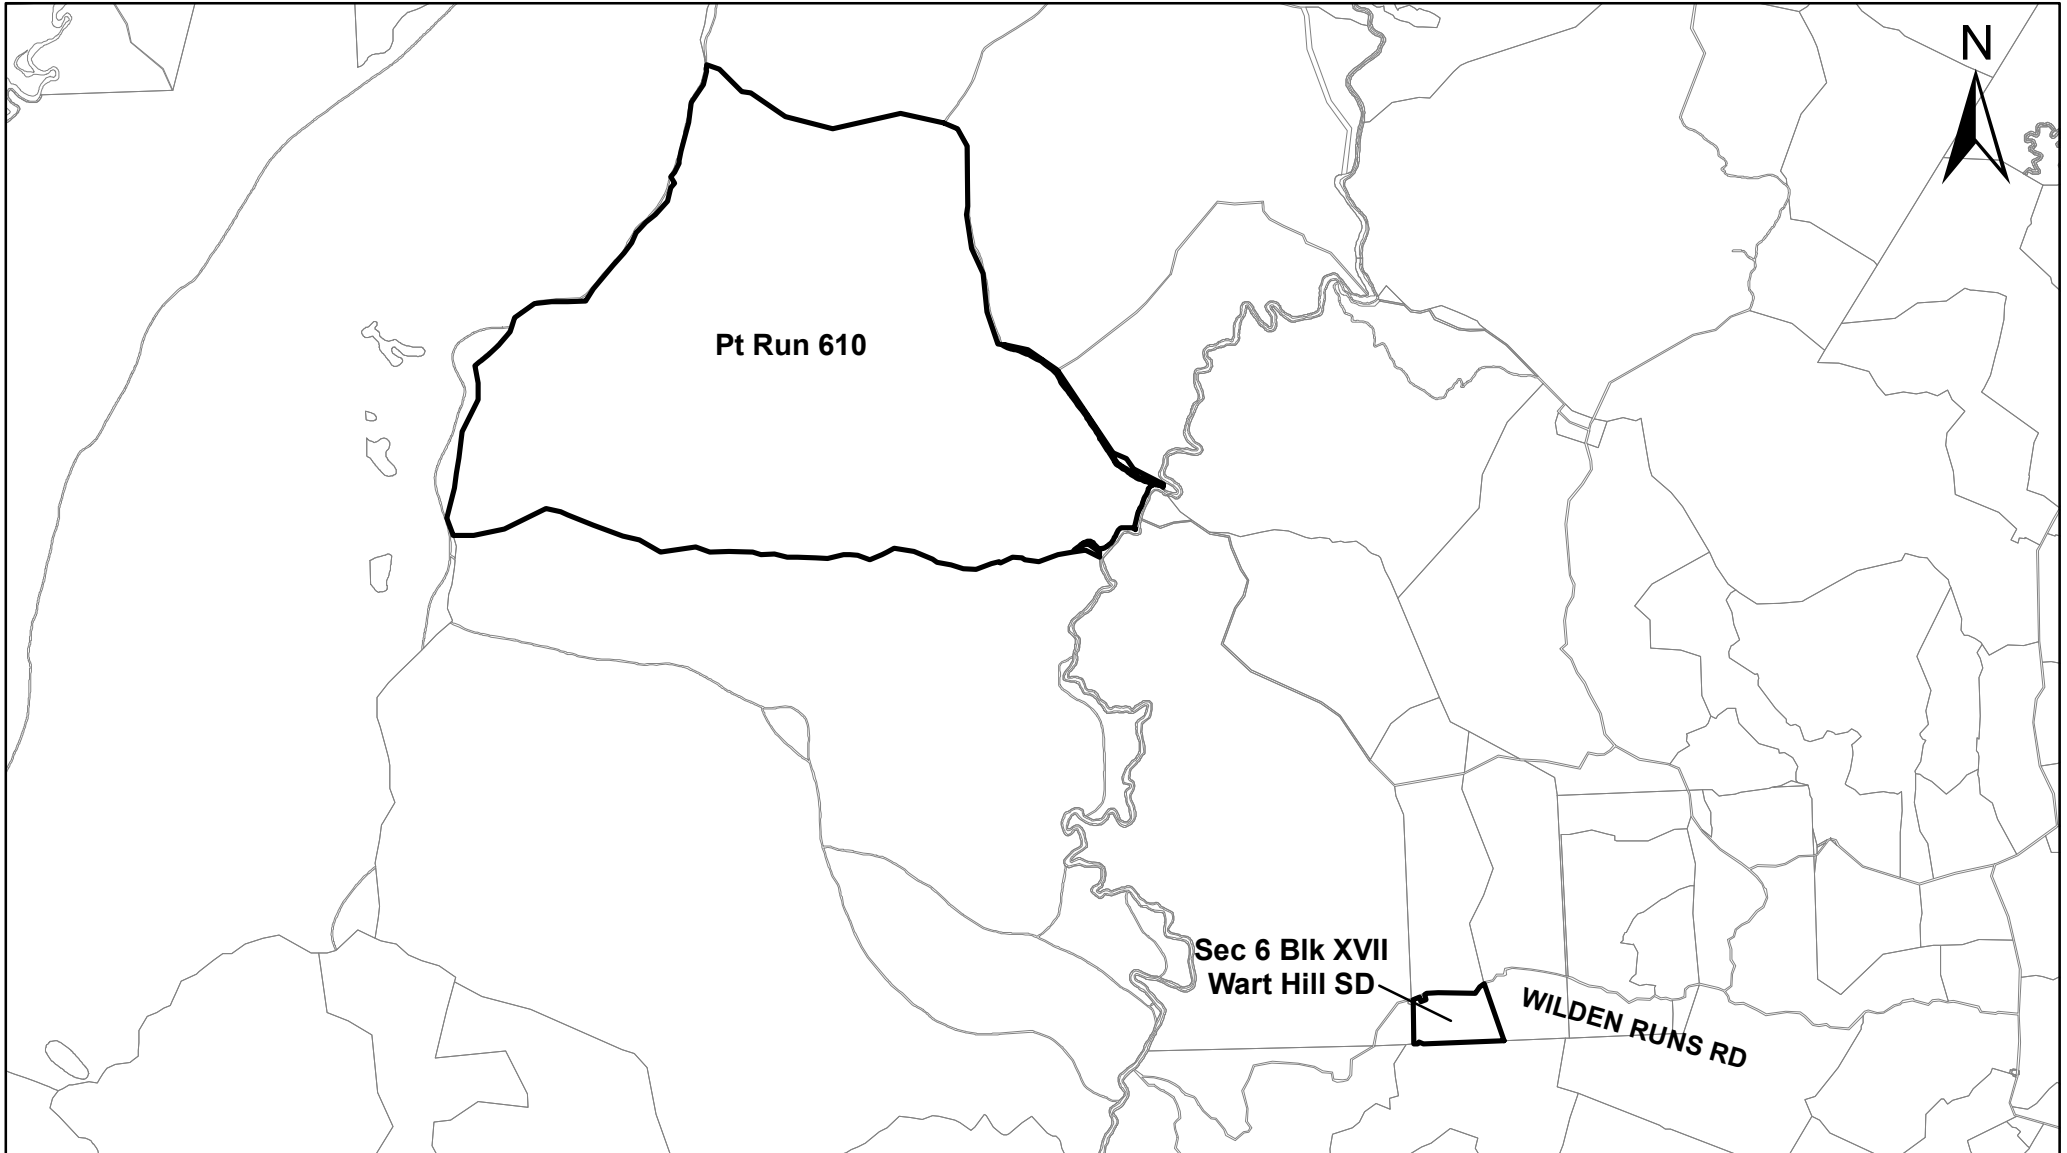

0 1 2 3 4 5
Kilometers

VERSION CONTROL	1	2	3	4	5	6	7	8	9	10

Cadastral Data derived from LINZ data.
Crown Copyright Reserved

  Corporate Property Advisors and Negotiators	PREPARED BY	SM O'Brien
	DATE	27/05/2009

TITLE LAND STATUS PLAN OTAGO LAND DISTRICT			
CROWN ROCK - PASTORAL LEASE Lease Registration Reference: CIR OT386/6			
STATUS		FILE PO 124	
SCALE 1:100,000	PLOT DATE	Sheet No 1	of No 5