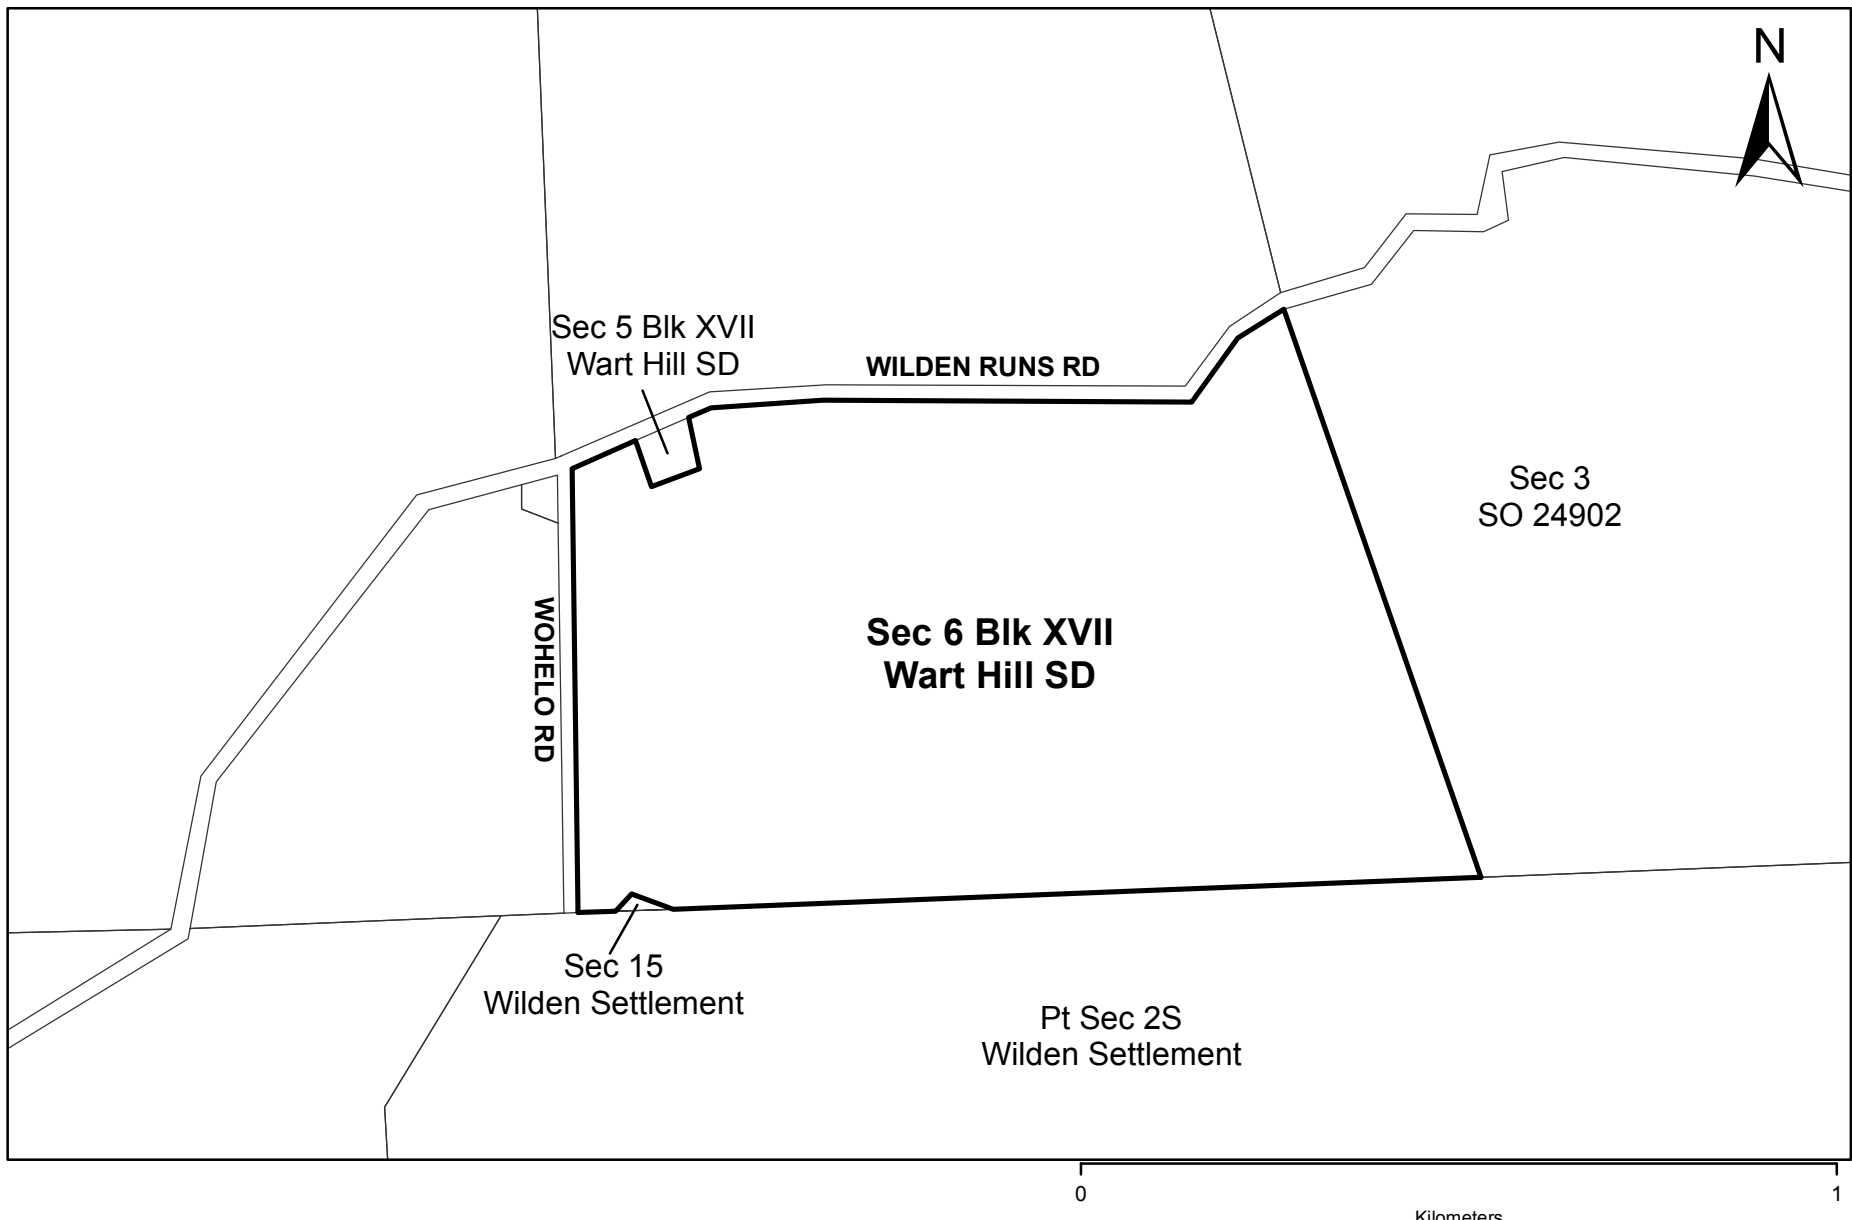

VERSION CONTROL	1	2	3	4	5	6	7	8	9	10
Cadastral Data derived from LINZ data. Crown Copyright Reserved										
 Corporate Property Advisors and Negotiators	PREPARED BY		SM O'Brien							
	DATE		27/05/2009							

TITLE					LAND STATUS PLAN OTAGO LAND DISTRICT				
CROWN ROCK - PASTORAL LEASE					Lease Registration Reference: CIR OT386/6				
STATUS			FILE		PO 124				
SCALE	PLOT DATE		Sheet No	of	No				
1:10,000			5	of	5