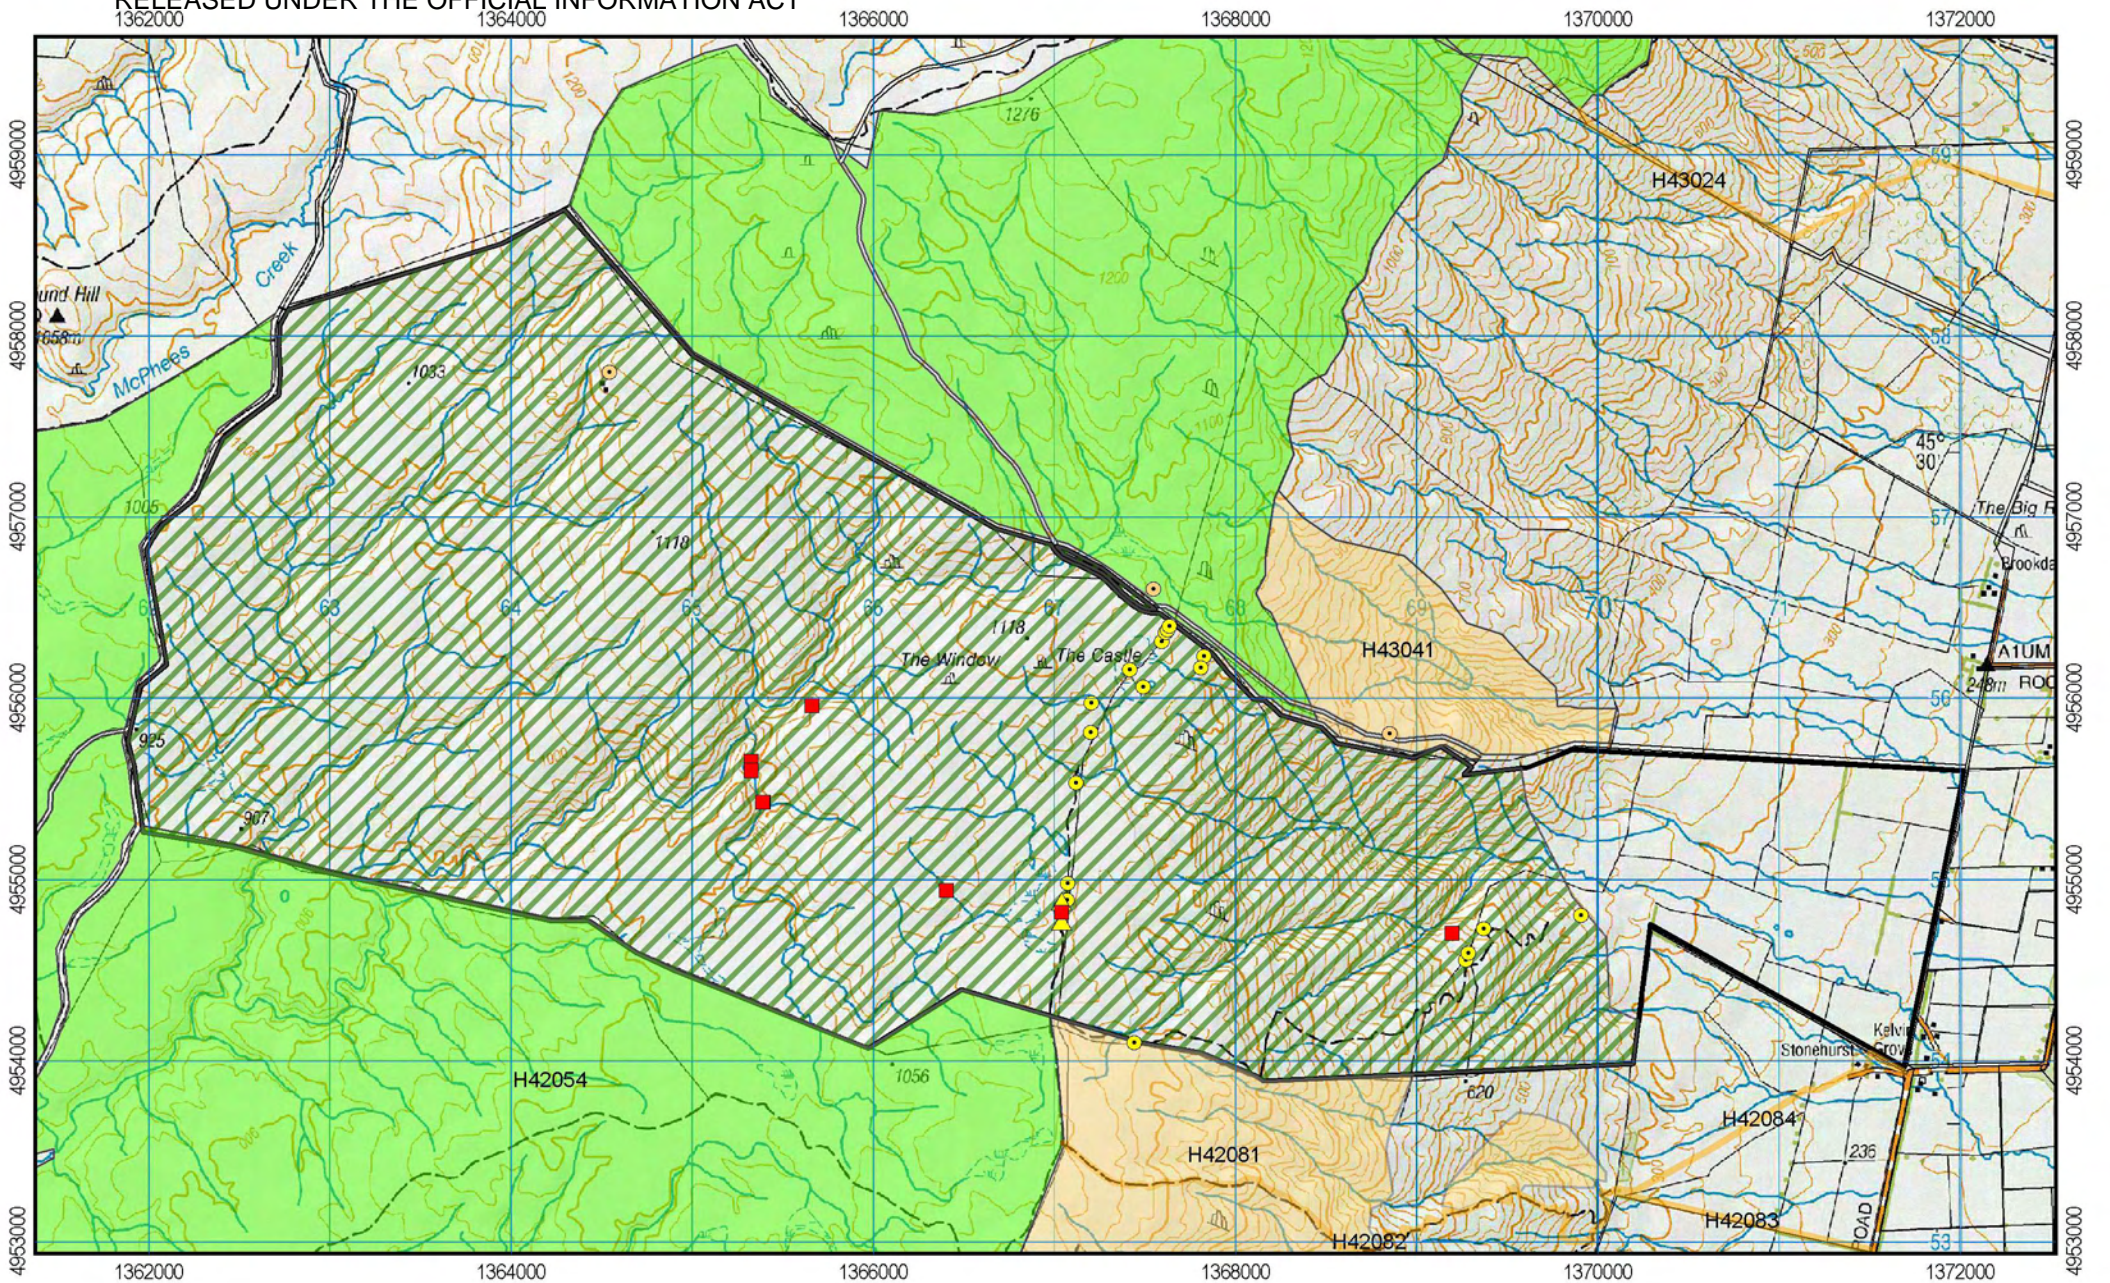

Crown Pastoral Land Tenure Review

Lease name : CAMBRIAN HILLS

Lease number : PO 069

Plan attaching to the Conservation Resources Report - Ecological & Historic Values Map

The following plan forms page XX of the Conservation Resources Report provided by the Department of Conservation.

It is released under the Official information Act 1982.

December

10

Legend

- At Risk species
- ▲ Acutely Threatened Species
- Historic points
- Historic-NZAA
- Significant Vegetation Values
- Stewardship Areas
- Marginal Strips
- Protected Land Agreements

4.2.2 Values - Ecological and Historic Kelvin Grove Pastoral Lease