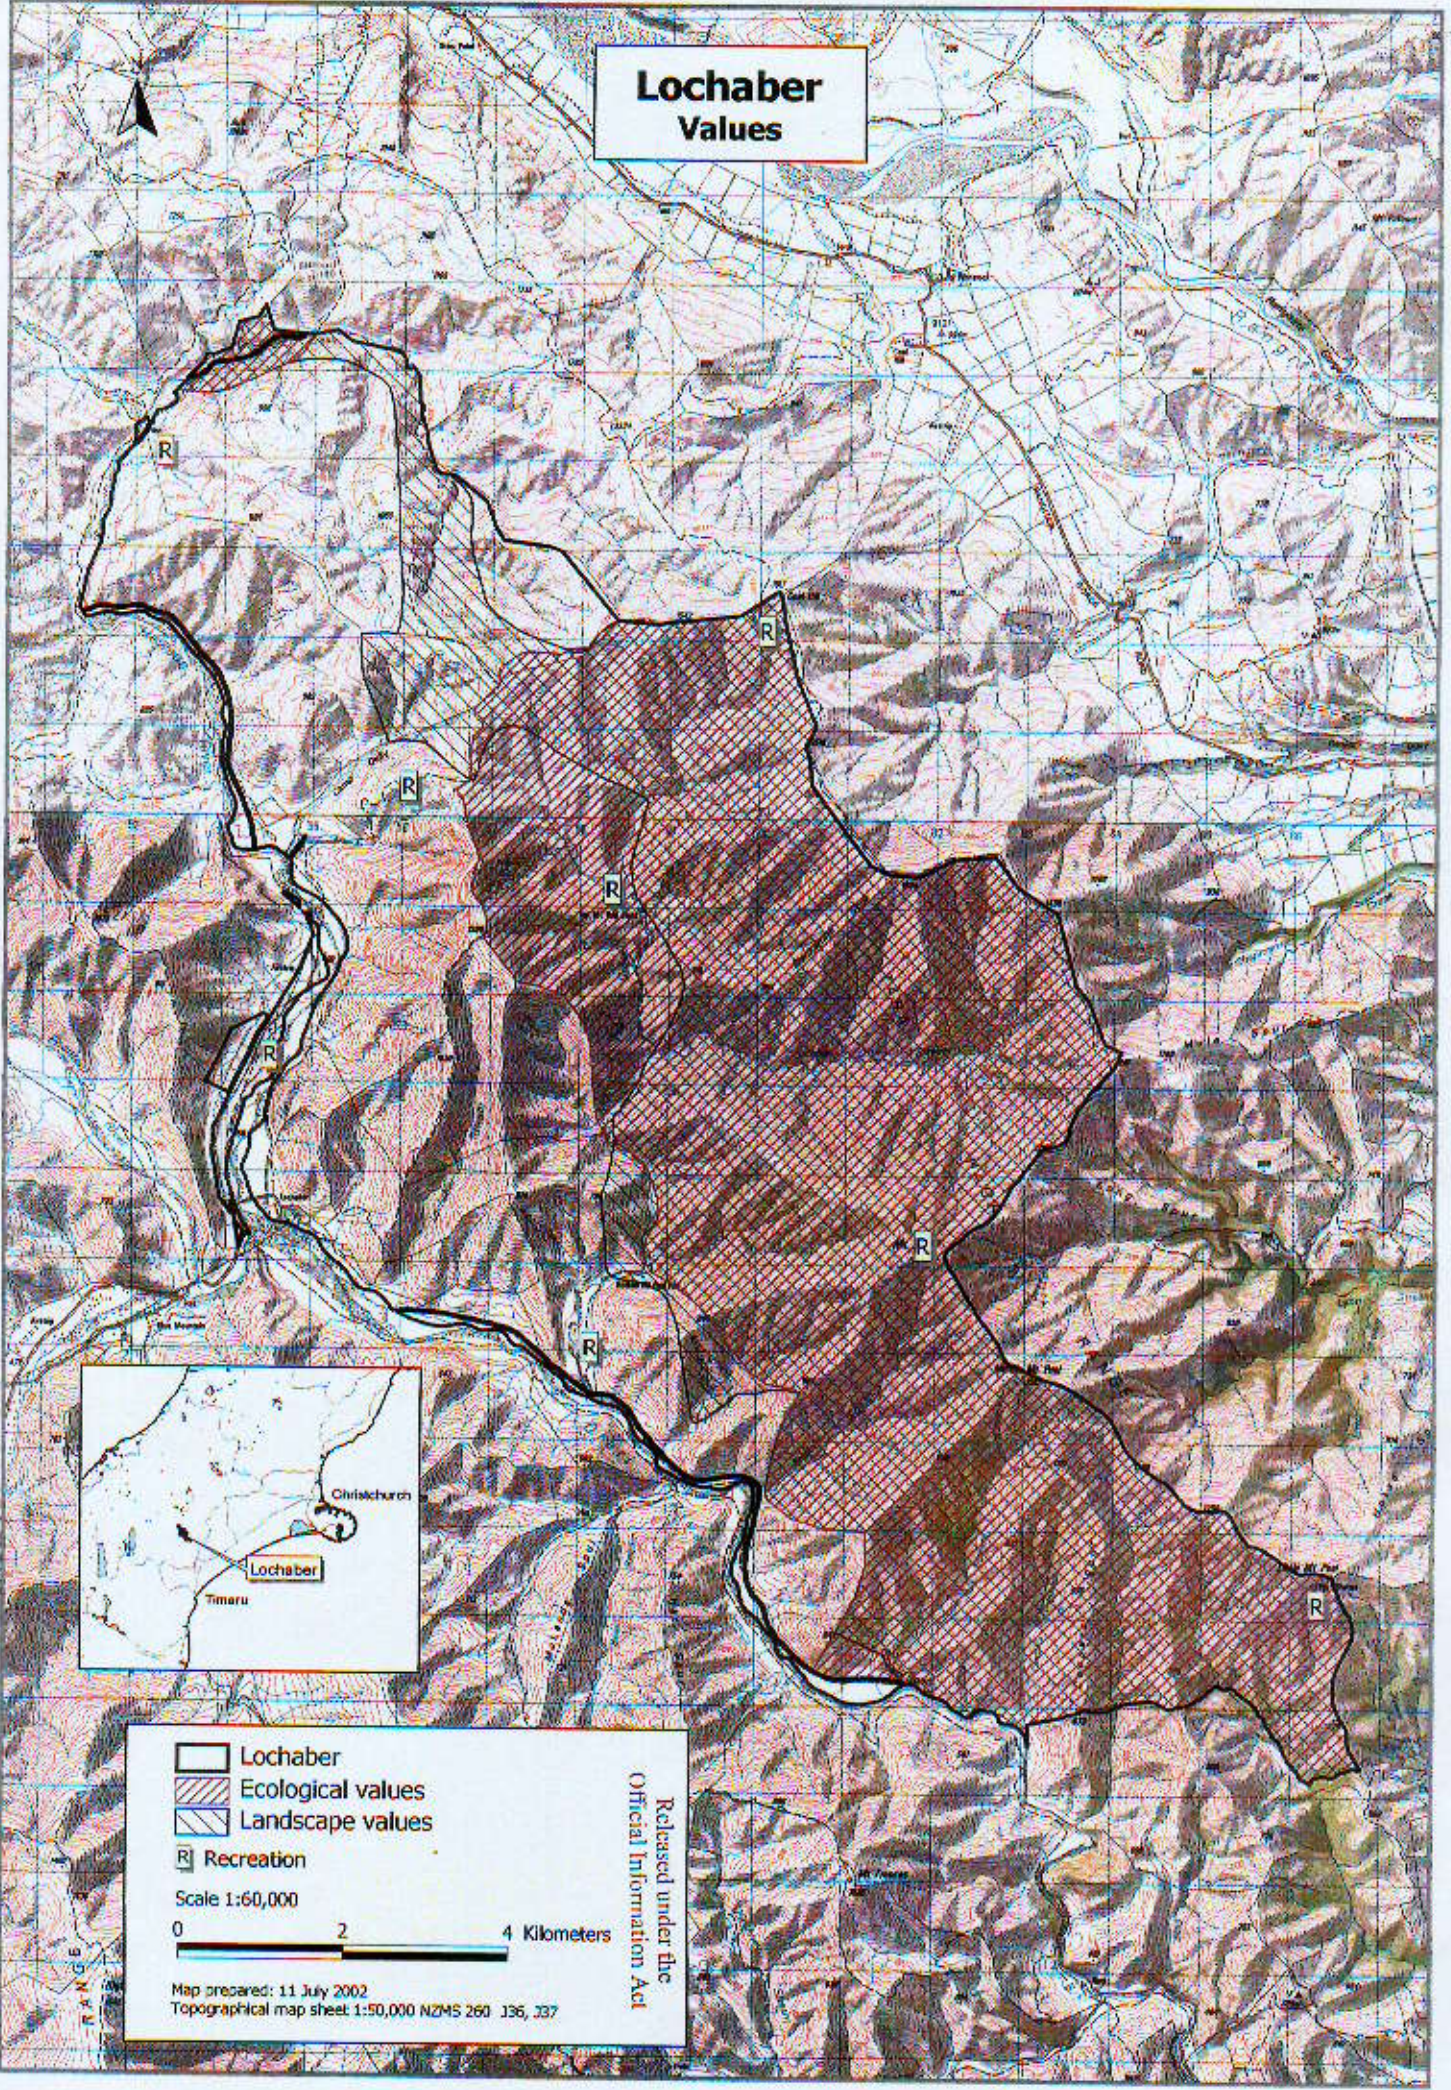

Released under the
Official Information Act

Lochaber Topo/Cadastral

Rata Peaks
Pastoral Lease

Conservation
Area

Stew Point
Pastoral Lease

Waikari Hills
Pastoral Lease

Dry Creek
Pastoral Lease

Mt Peel
Pastoral Lease

Mt Peel
Scenic Reserve

Blue Mountains
Pastoral Lease

The Gorge
Pastoral Lease

 Lochaber

Scale 1:60,000

0 2 4 Kilometers

Map prepared: 1 August 2001

Released under
Official Information
Act

Lochaber Values

-  Lochaber
-  Ecological values
-  Landscape values
-  Recreation

Scale 1:60,000

0 2 4 Kilometers

Map prepared: 11 July 2002
Topographical map sheet 1:50,000 NZMS 260 136, 137

Released under the
Official Information Act