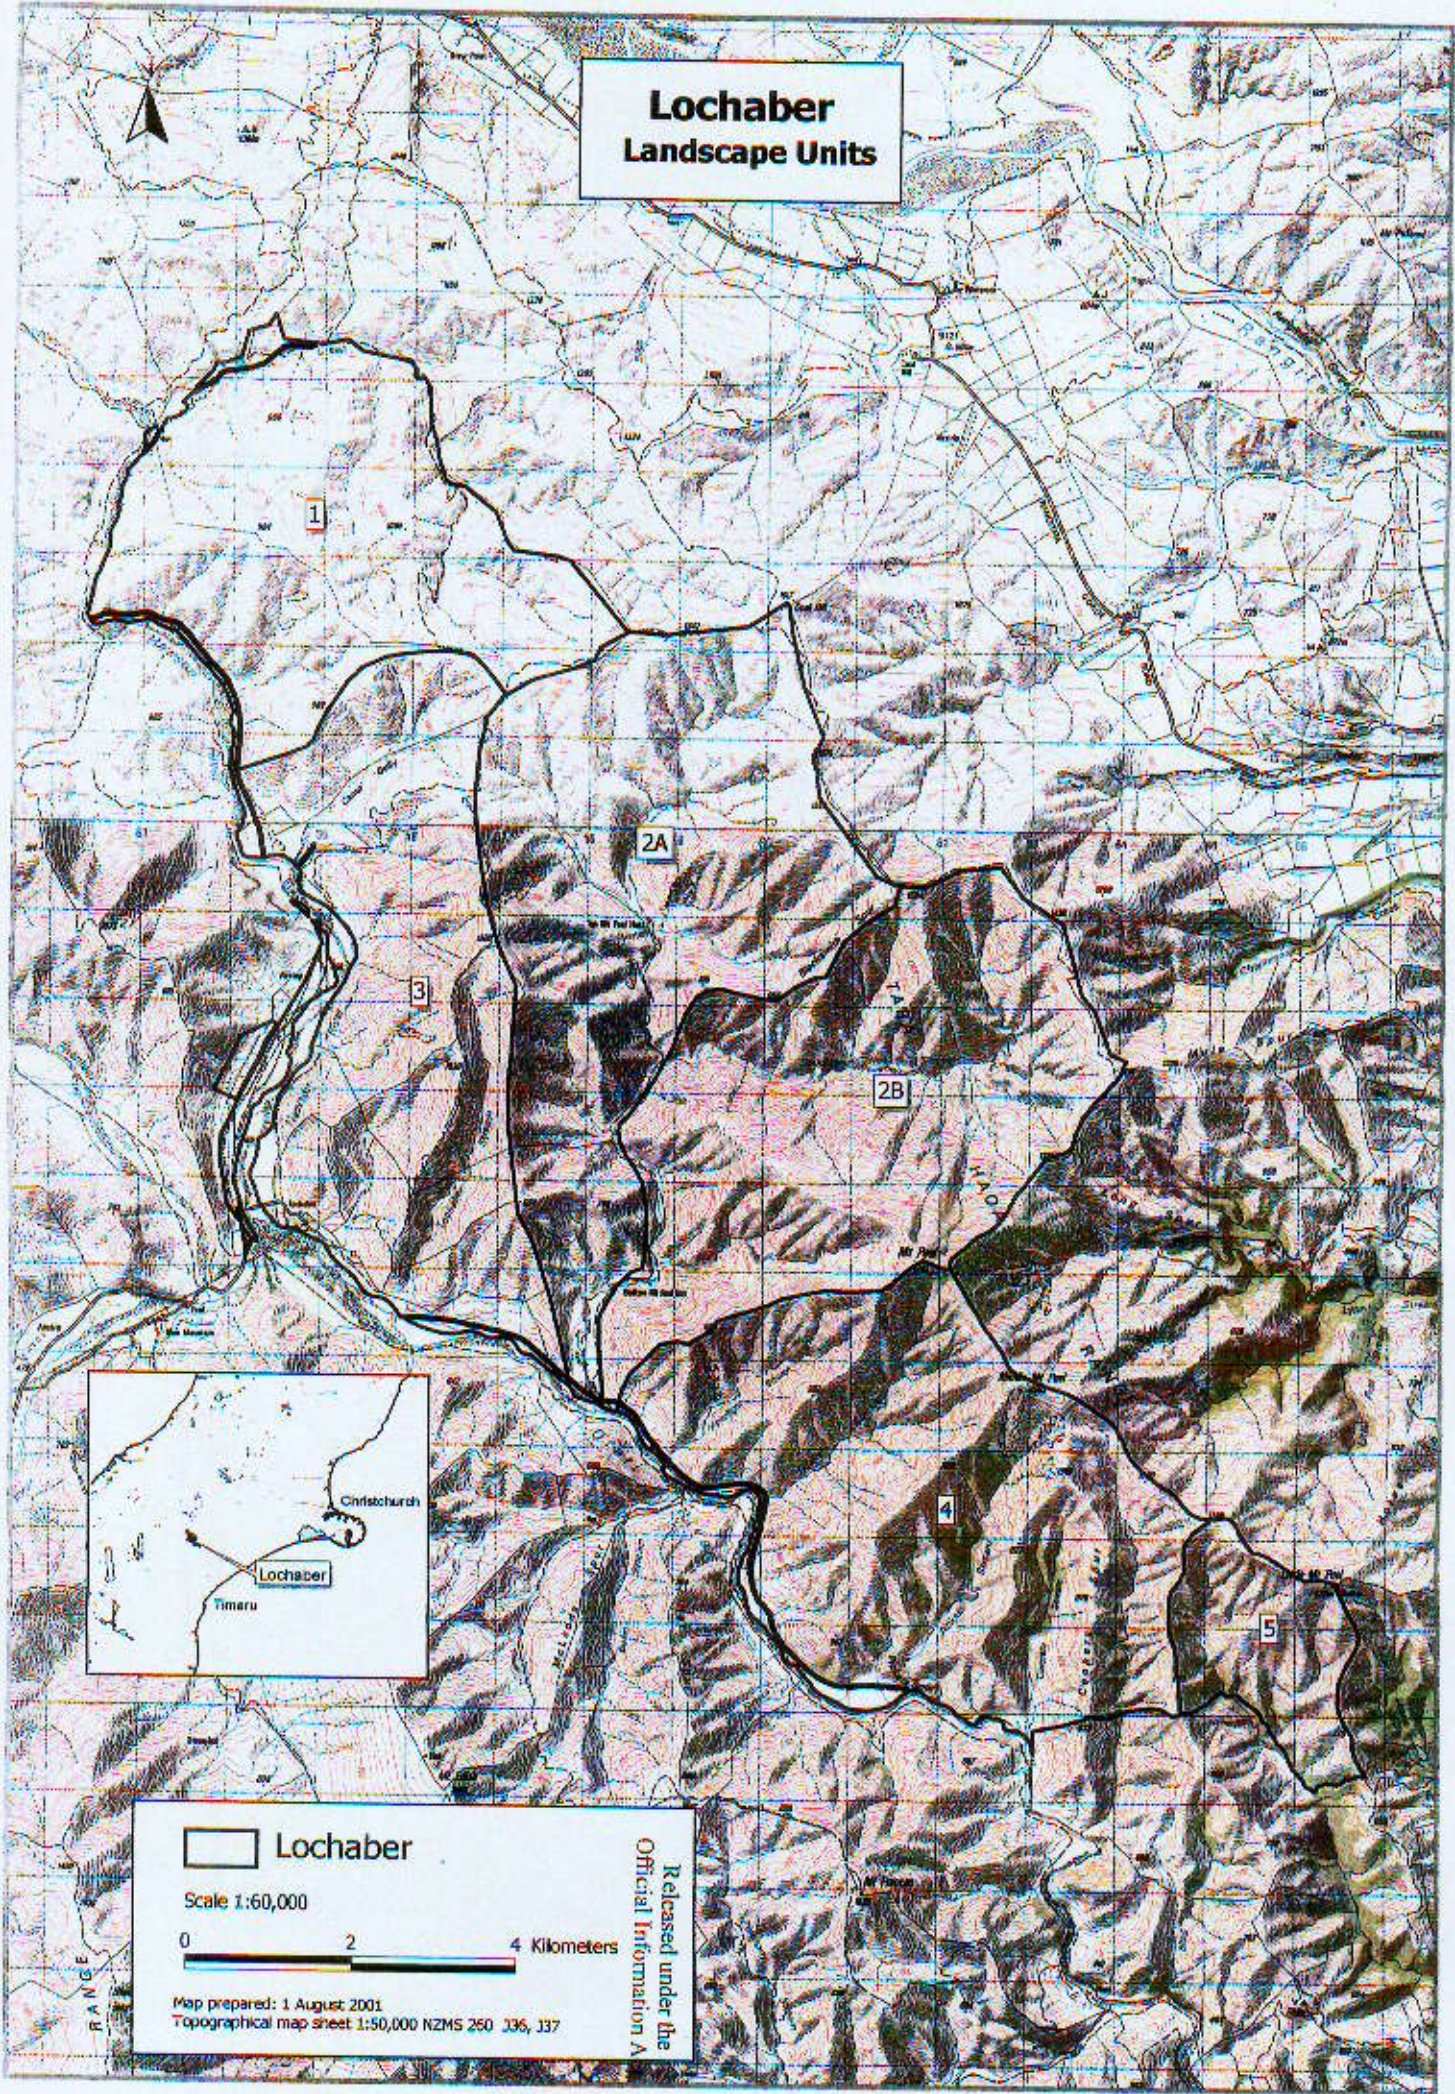

Crown Pastoral Land Tenure Review

Lease name : Lochaber

Lease number : PT 061

Plans attaching to the conservation resources report

These plans attach to and support the conservation resources report provided by the Department of Conservation.

They are released under the Official information Act 1982.

Copied October 2002

Lochaber Landscape Units

Lochaber

Scale 1:60,000

Map prepared: 1 August 2001
Topographical map sheet 1:50,000 NZMS 260 136, 137

Mt Peel
Scenic Reserve

Blue Mountains
Pastoral Lease

The Gorge
Pastoral Lease

 Lochaber

Scale 1:60,000

0 2 4 Kilometers

Map prepared: 1 August 2001

Released under
Official Information
Act

Lochaber Values

-  Lochaber
-  Ecological values
-  Landscape values
-  Recreation

Scale 1:60,000

0 2 4 Kilometers

Map prepared: 11 July 2002
Topographical map sheet 1:50,000 NZMS 260 136, 137

Released under the
Official Information Act