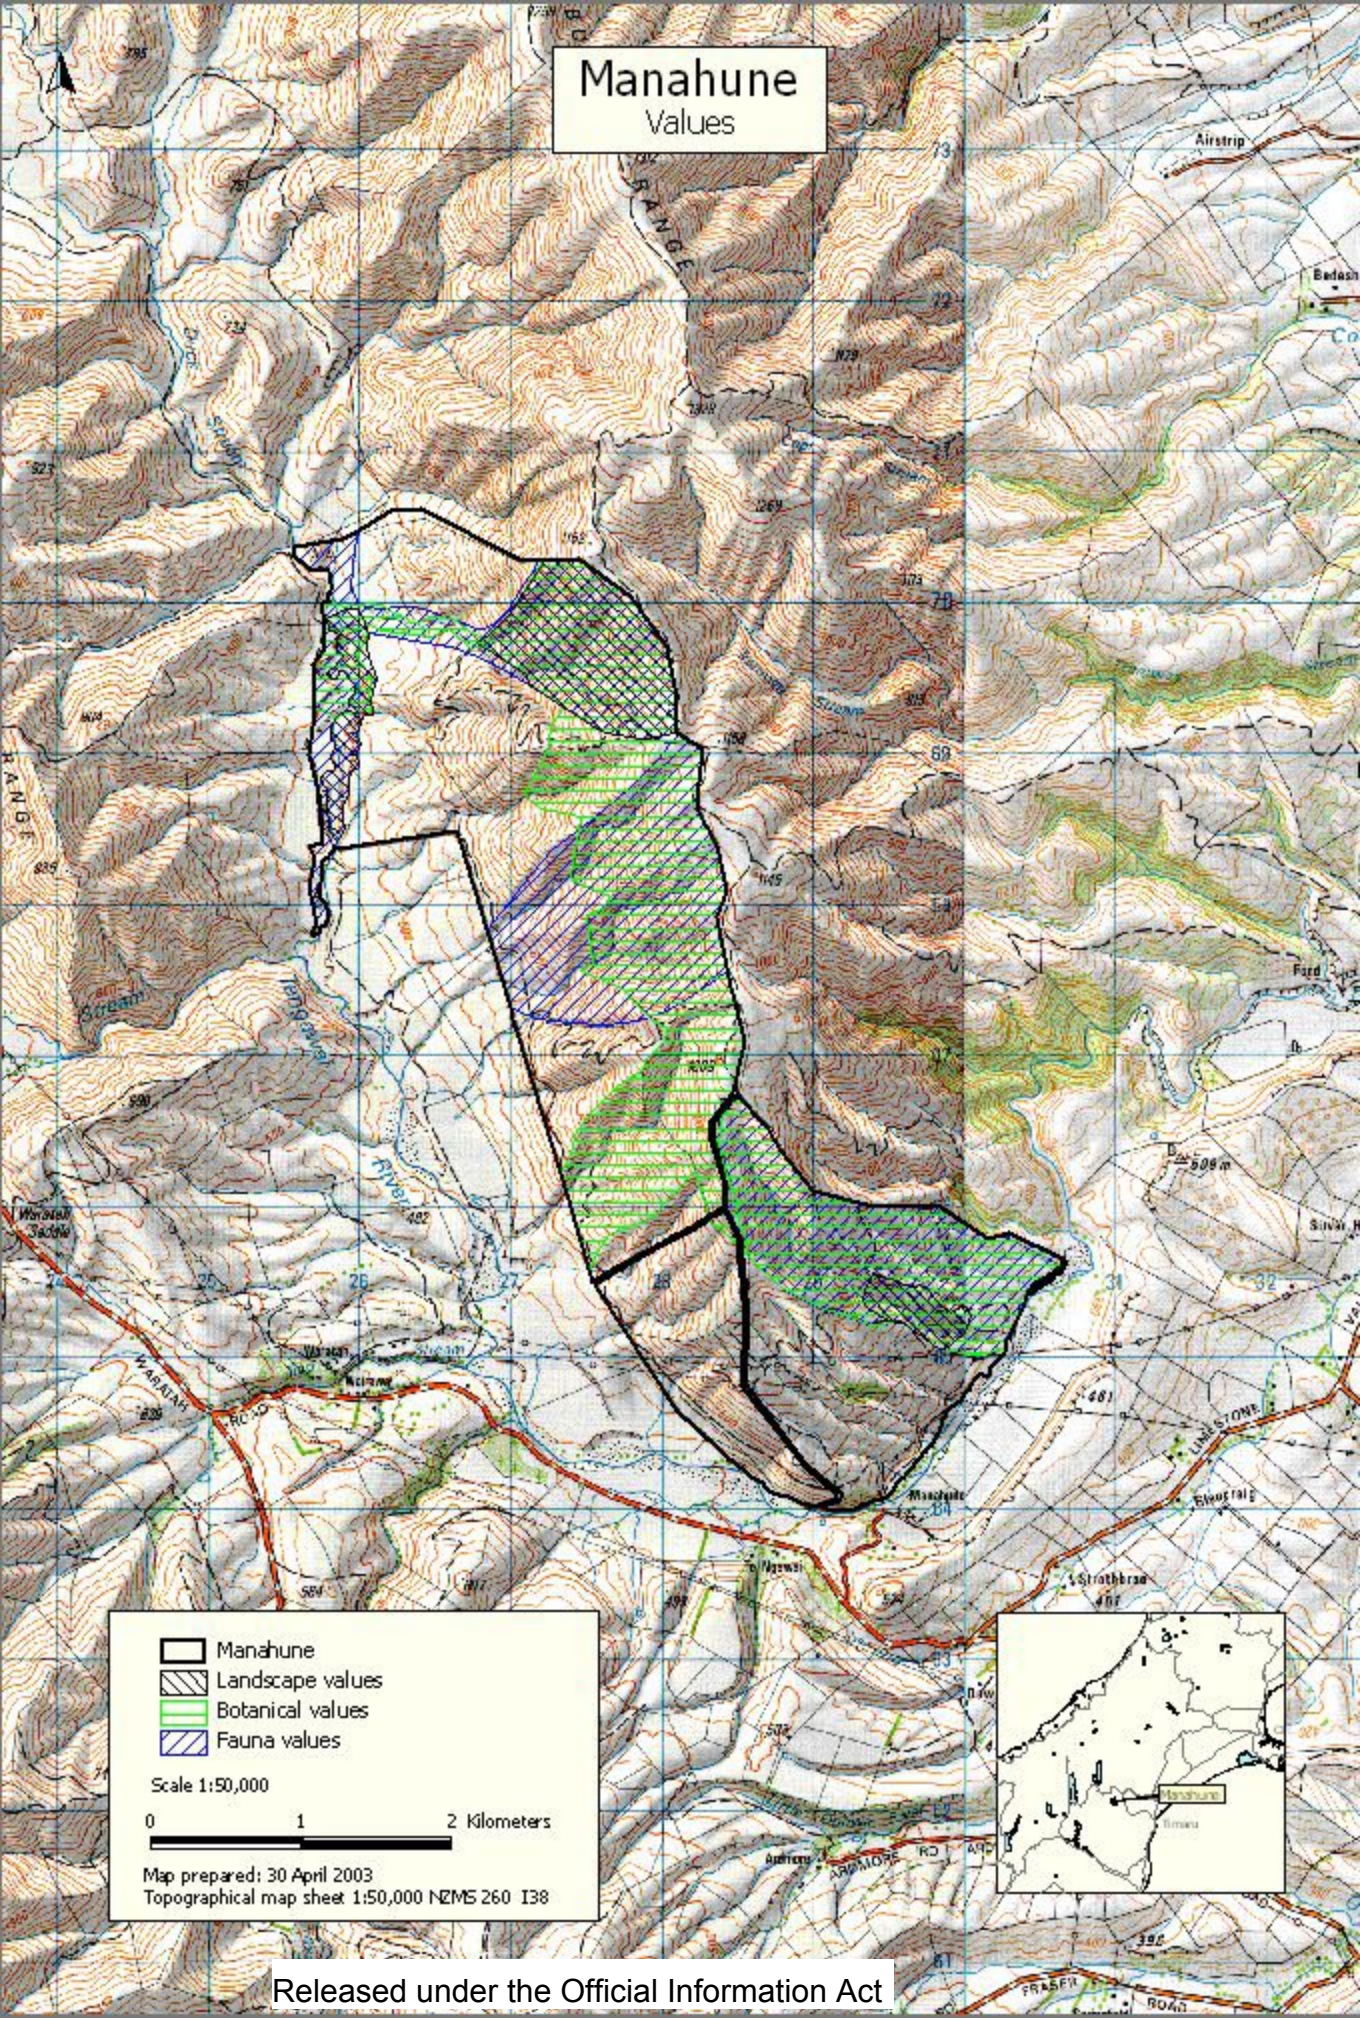

Crown Pastoral Land Tenure Review

Lease name : Manahune

Lease number : Pt 091

Plans attaching to the conservation resources report

These plans attach to and support the conservation resources report provided by the Department of Conservation.

They are released under the Official information Act 1982.

Copied June 2003

Manahune Landscape Units

 Landscape units

Scale 1:50,000

0 1 2 Kilometers

Map prepared: 30 April 2003
Topographical map sheet 1:50,000 NZMS 260 I38

Manahune Values

- Manahune
- Landscape values
- Botanical values
- Fauna values

Scale 1:50,000

0 1 2 Kilometers

Map prepared: 30 April 2003
Topographical map sheet 1:50,000 NZMS 260 I38