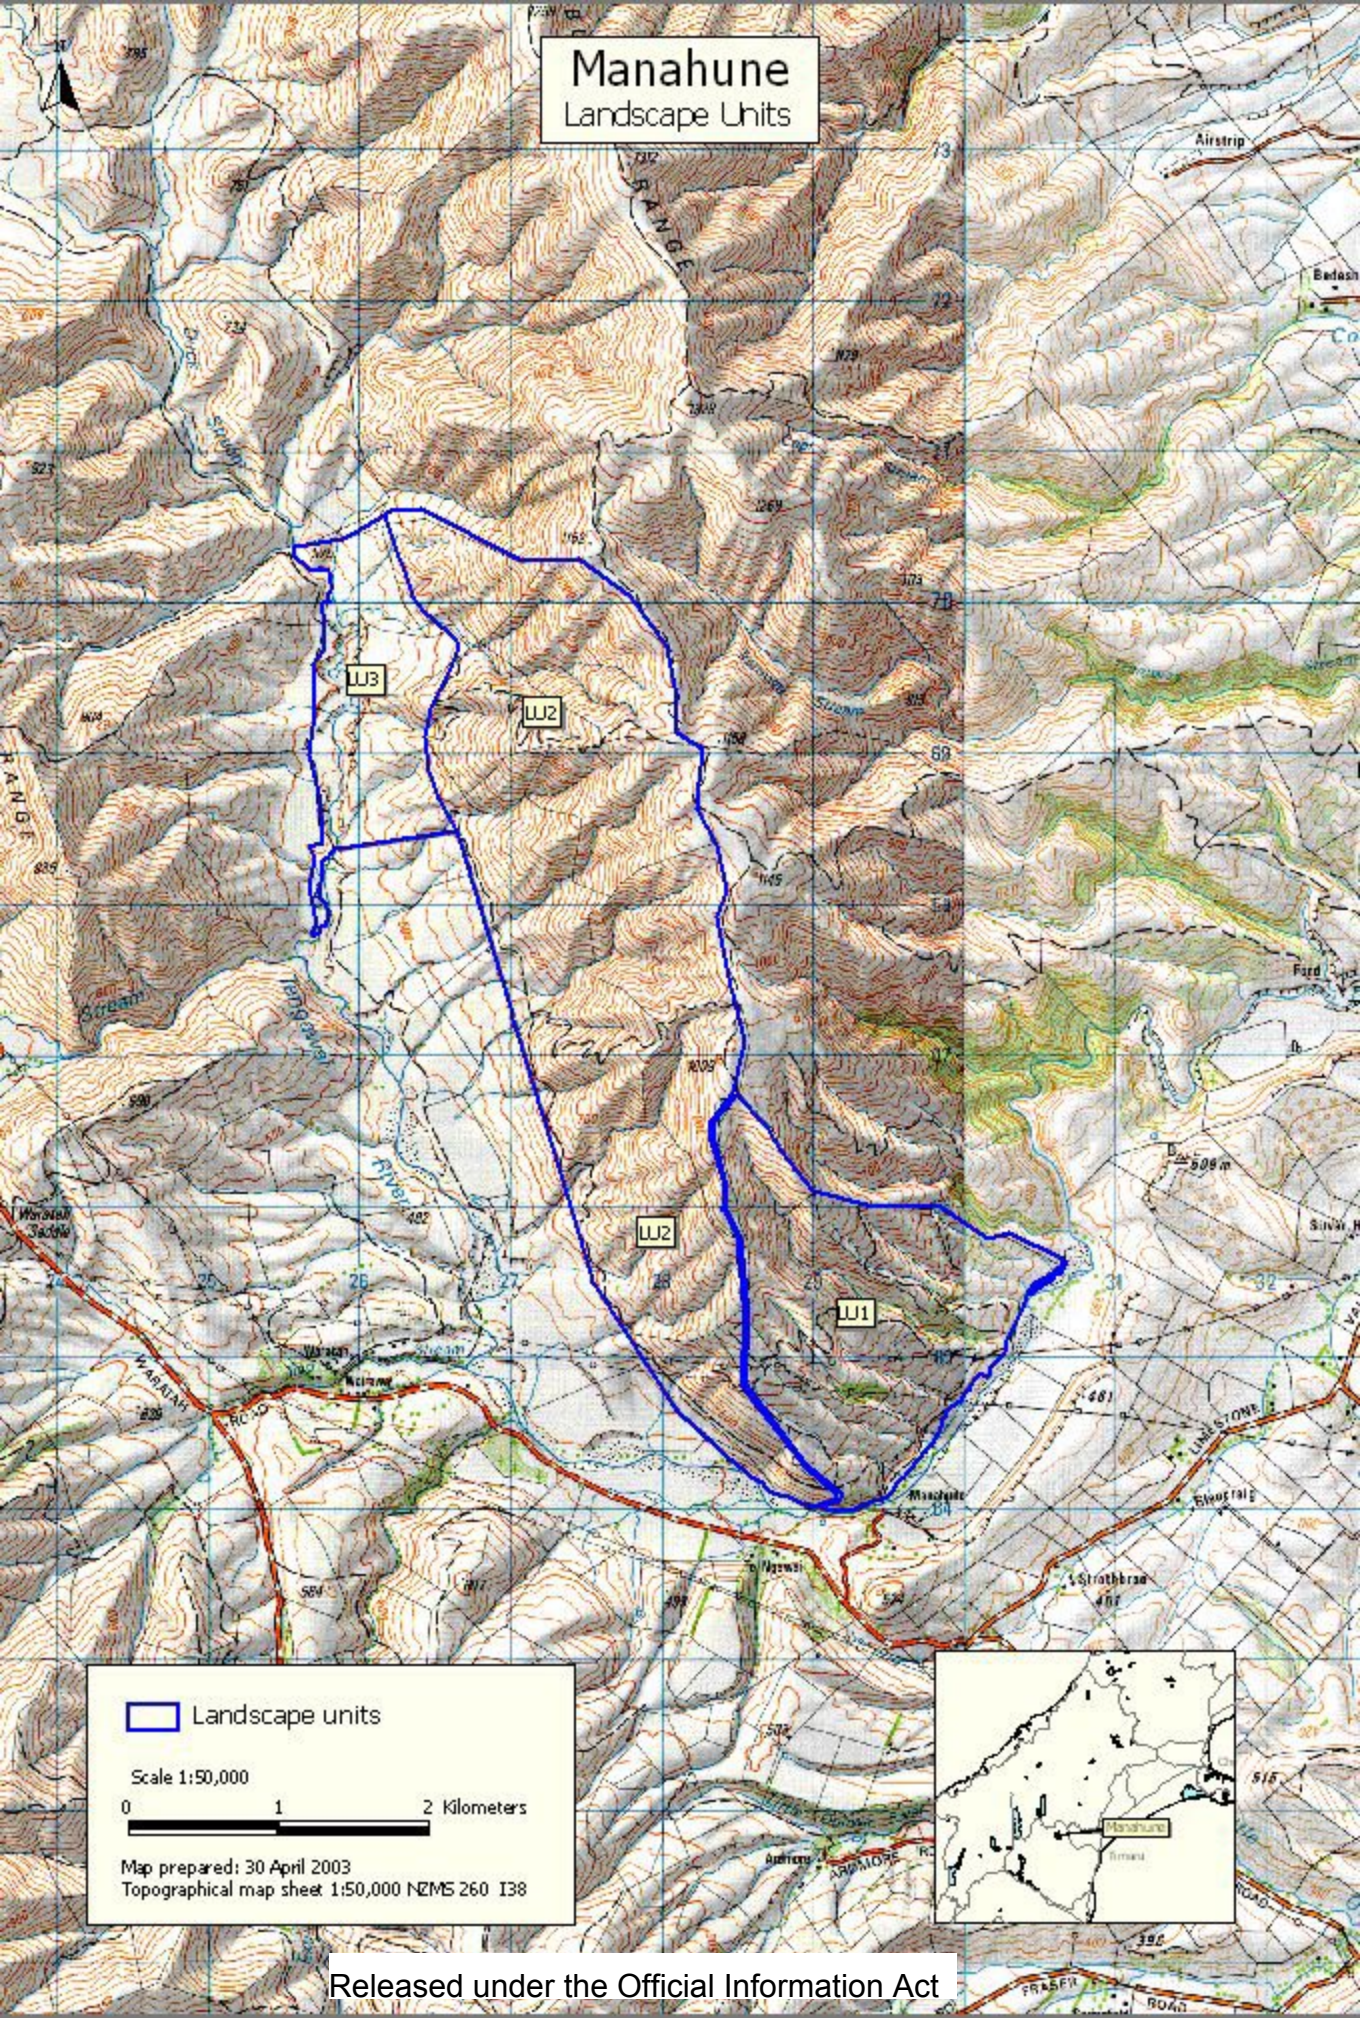

Crown Pastoral Land Tenure Review

Lease name : Manahune

Lease number : Pt 091

Plans attaching to the conservation resources report

These plans attach to and support the conservation resources report provided by the Department of Conservation.

They are released under the Official information Act 1982.

Copied June 2003

Manahune Landscape Units

 Landscape units

Scale 1:50,000

0 1 2 Kilometers

Map prepared: 30 April 2003
Topographical map sheet 1:50,000 NZMS 260 I38

Manahune Values

- Manahune
- Landscape values
- Botanical values
- Fauna values

Scale 1:50,000

0 1 2 Kilometers

Map prepared: 30 April 2003
Topographical map sheet 1:50,000 NZMS 260 I38