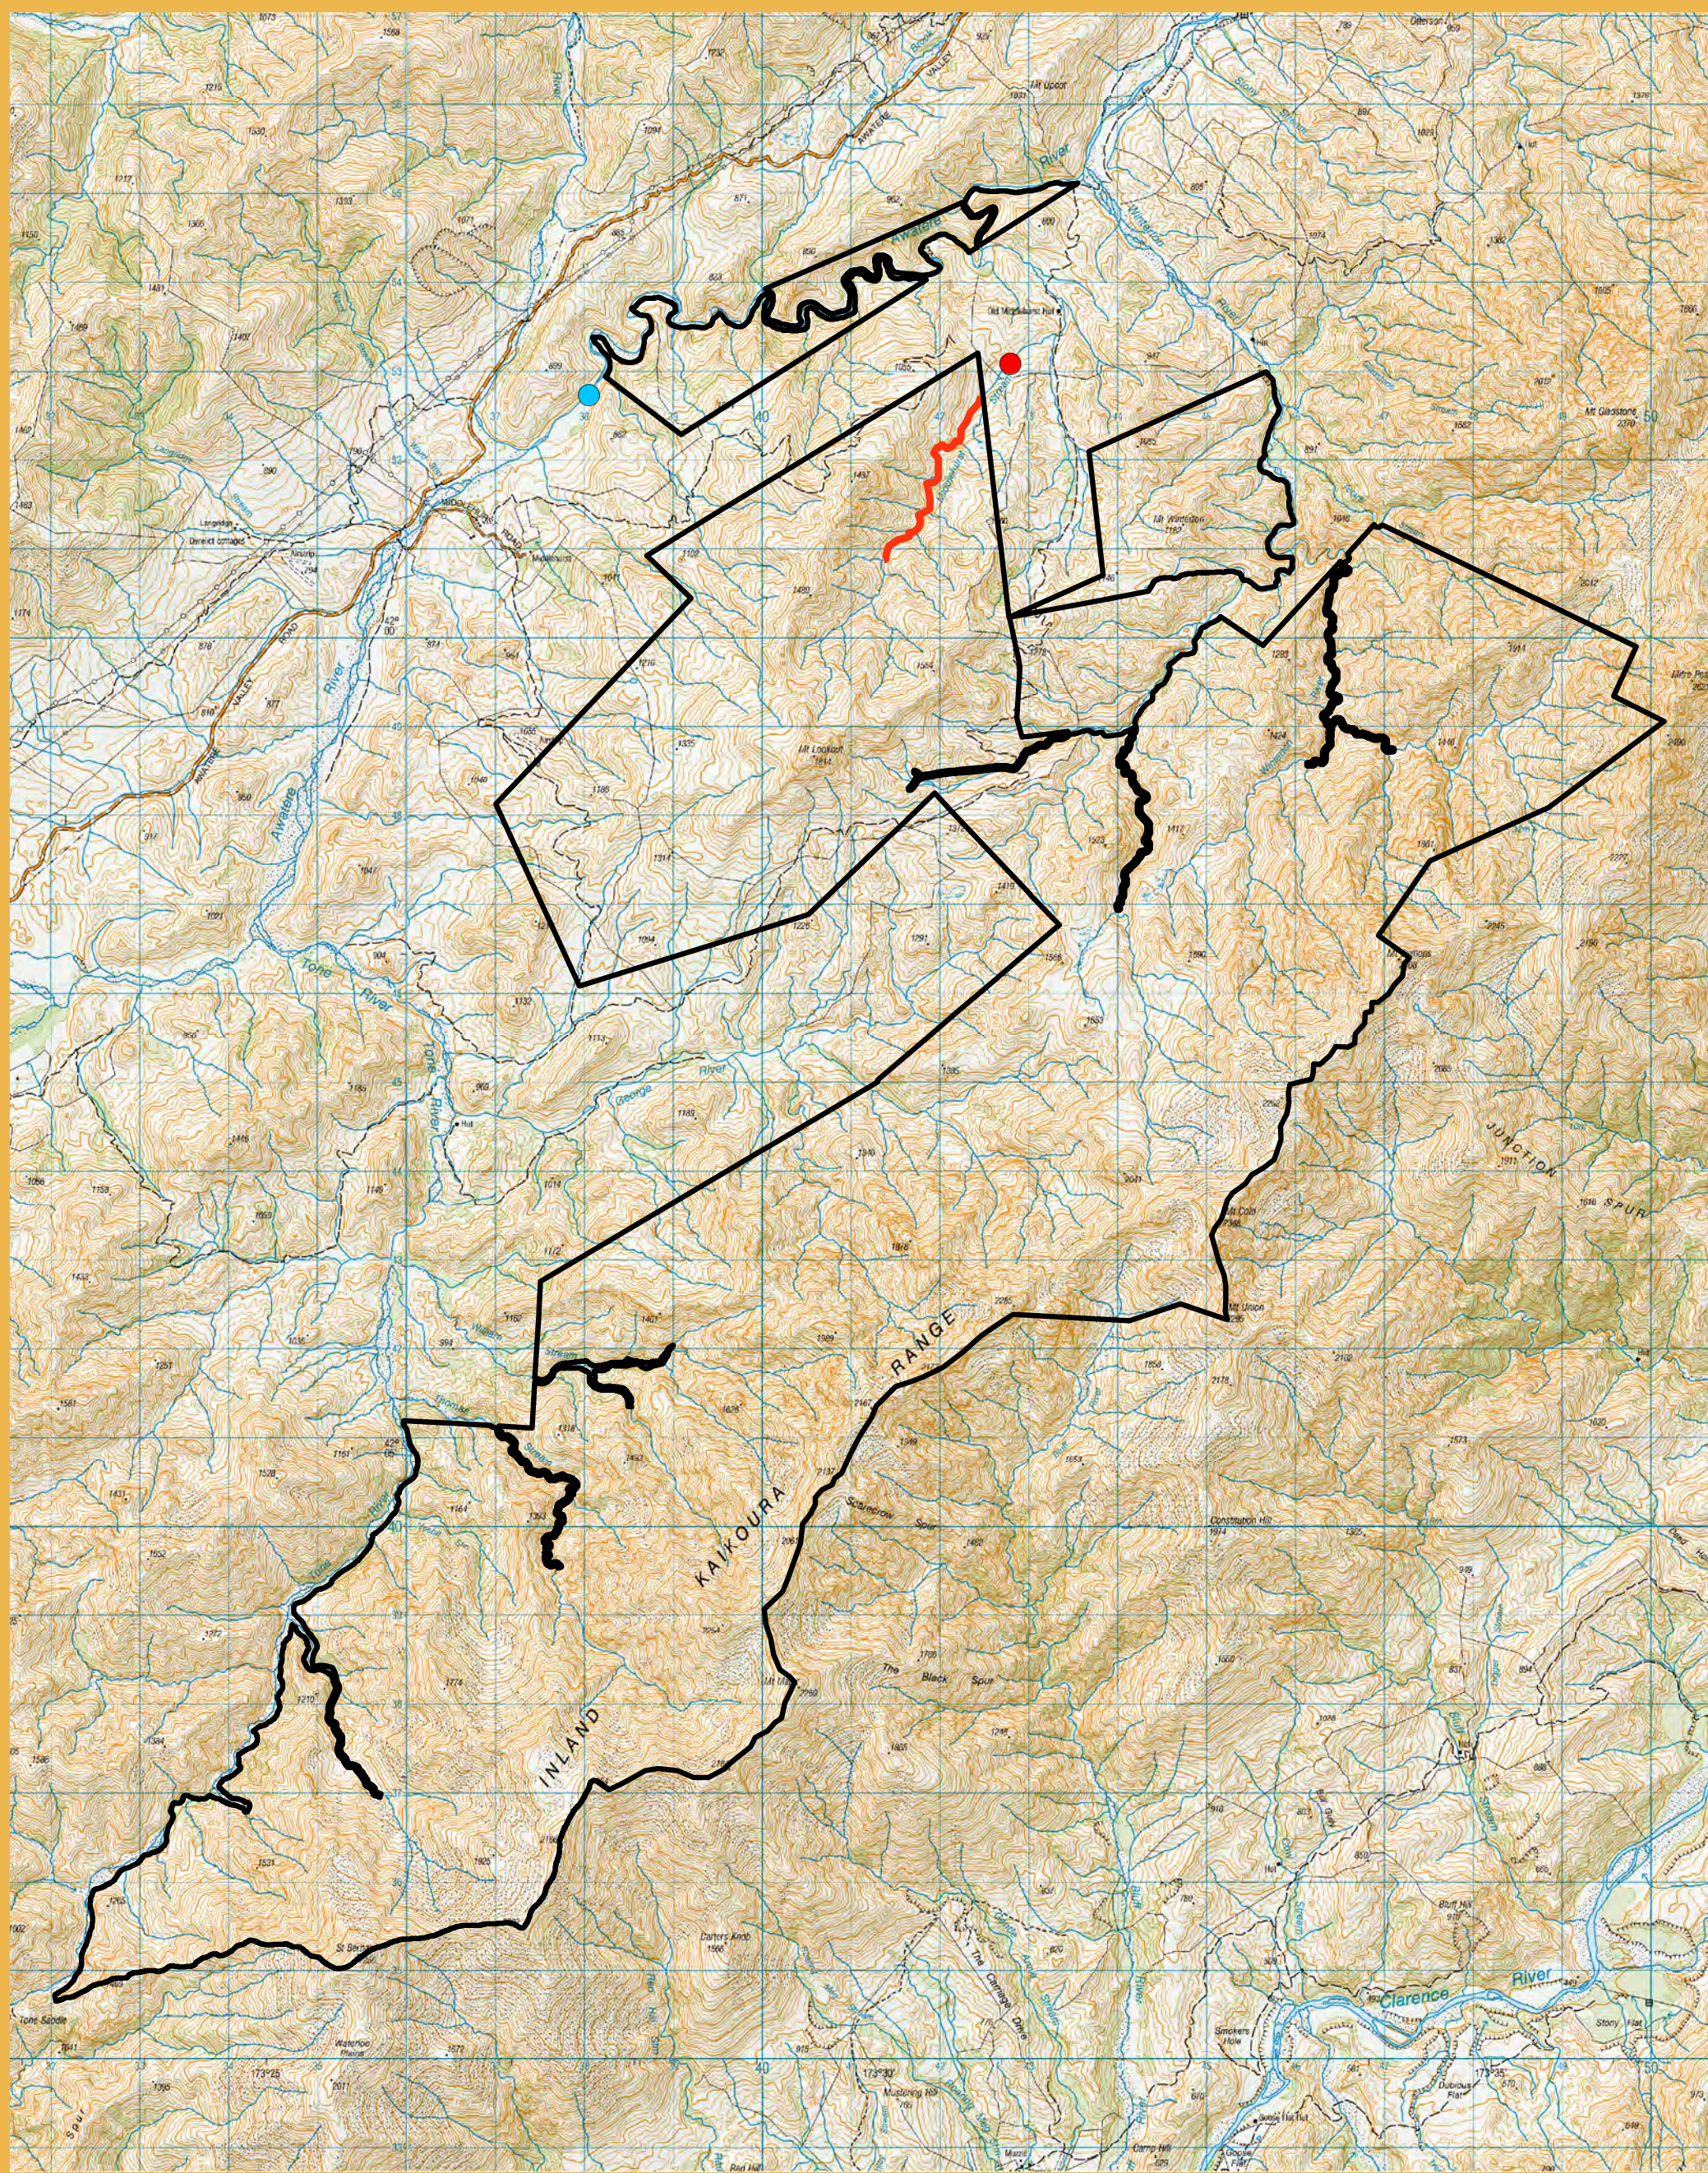

## **Crown Pastoral Land Tenure Review**

**Lease name : MIDDLEHURST**

**Lease number : PM 031**

### **Plan attaching to the Conservation Resources Report - Aquatic Values Map**

The following plan forms page XX of the Conservation Resources Report provided by the Department of Conservation.

It is released under the Official information Act 1982.

**December**

**10**

# Freshwater Fauna Values - Middlehurst Pastoral Lease Conservation Resources Report 2010

 Department of Conservation  
 Te Papa Atawhai  
 New Zealand Government

	Middlehurst Pastoral Lease
	Longfin eel
	Northern flathead galaxias
	Longfin eel habitat