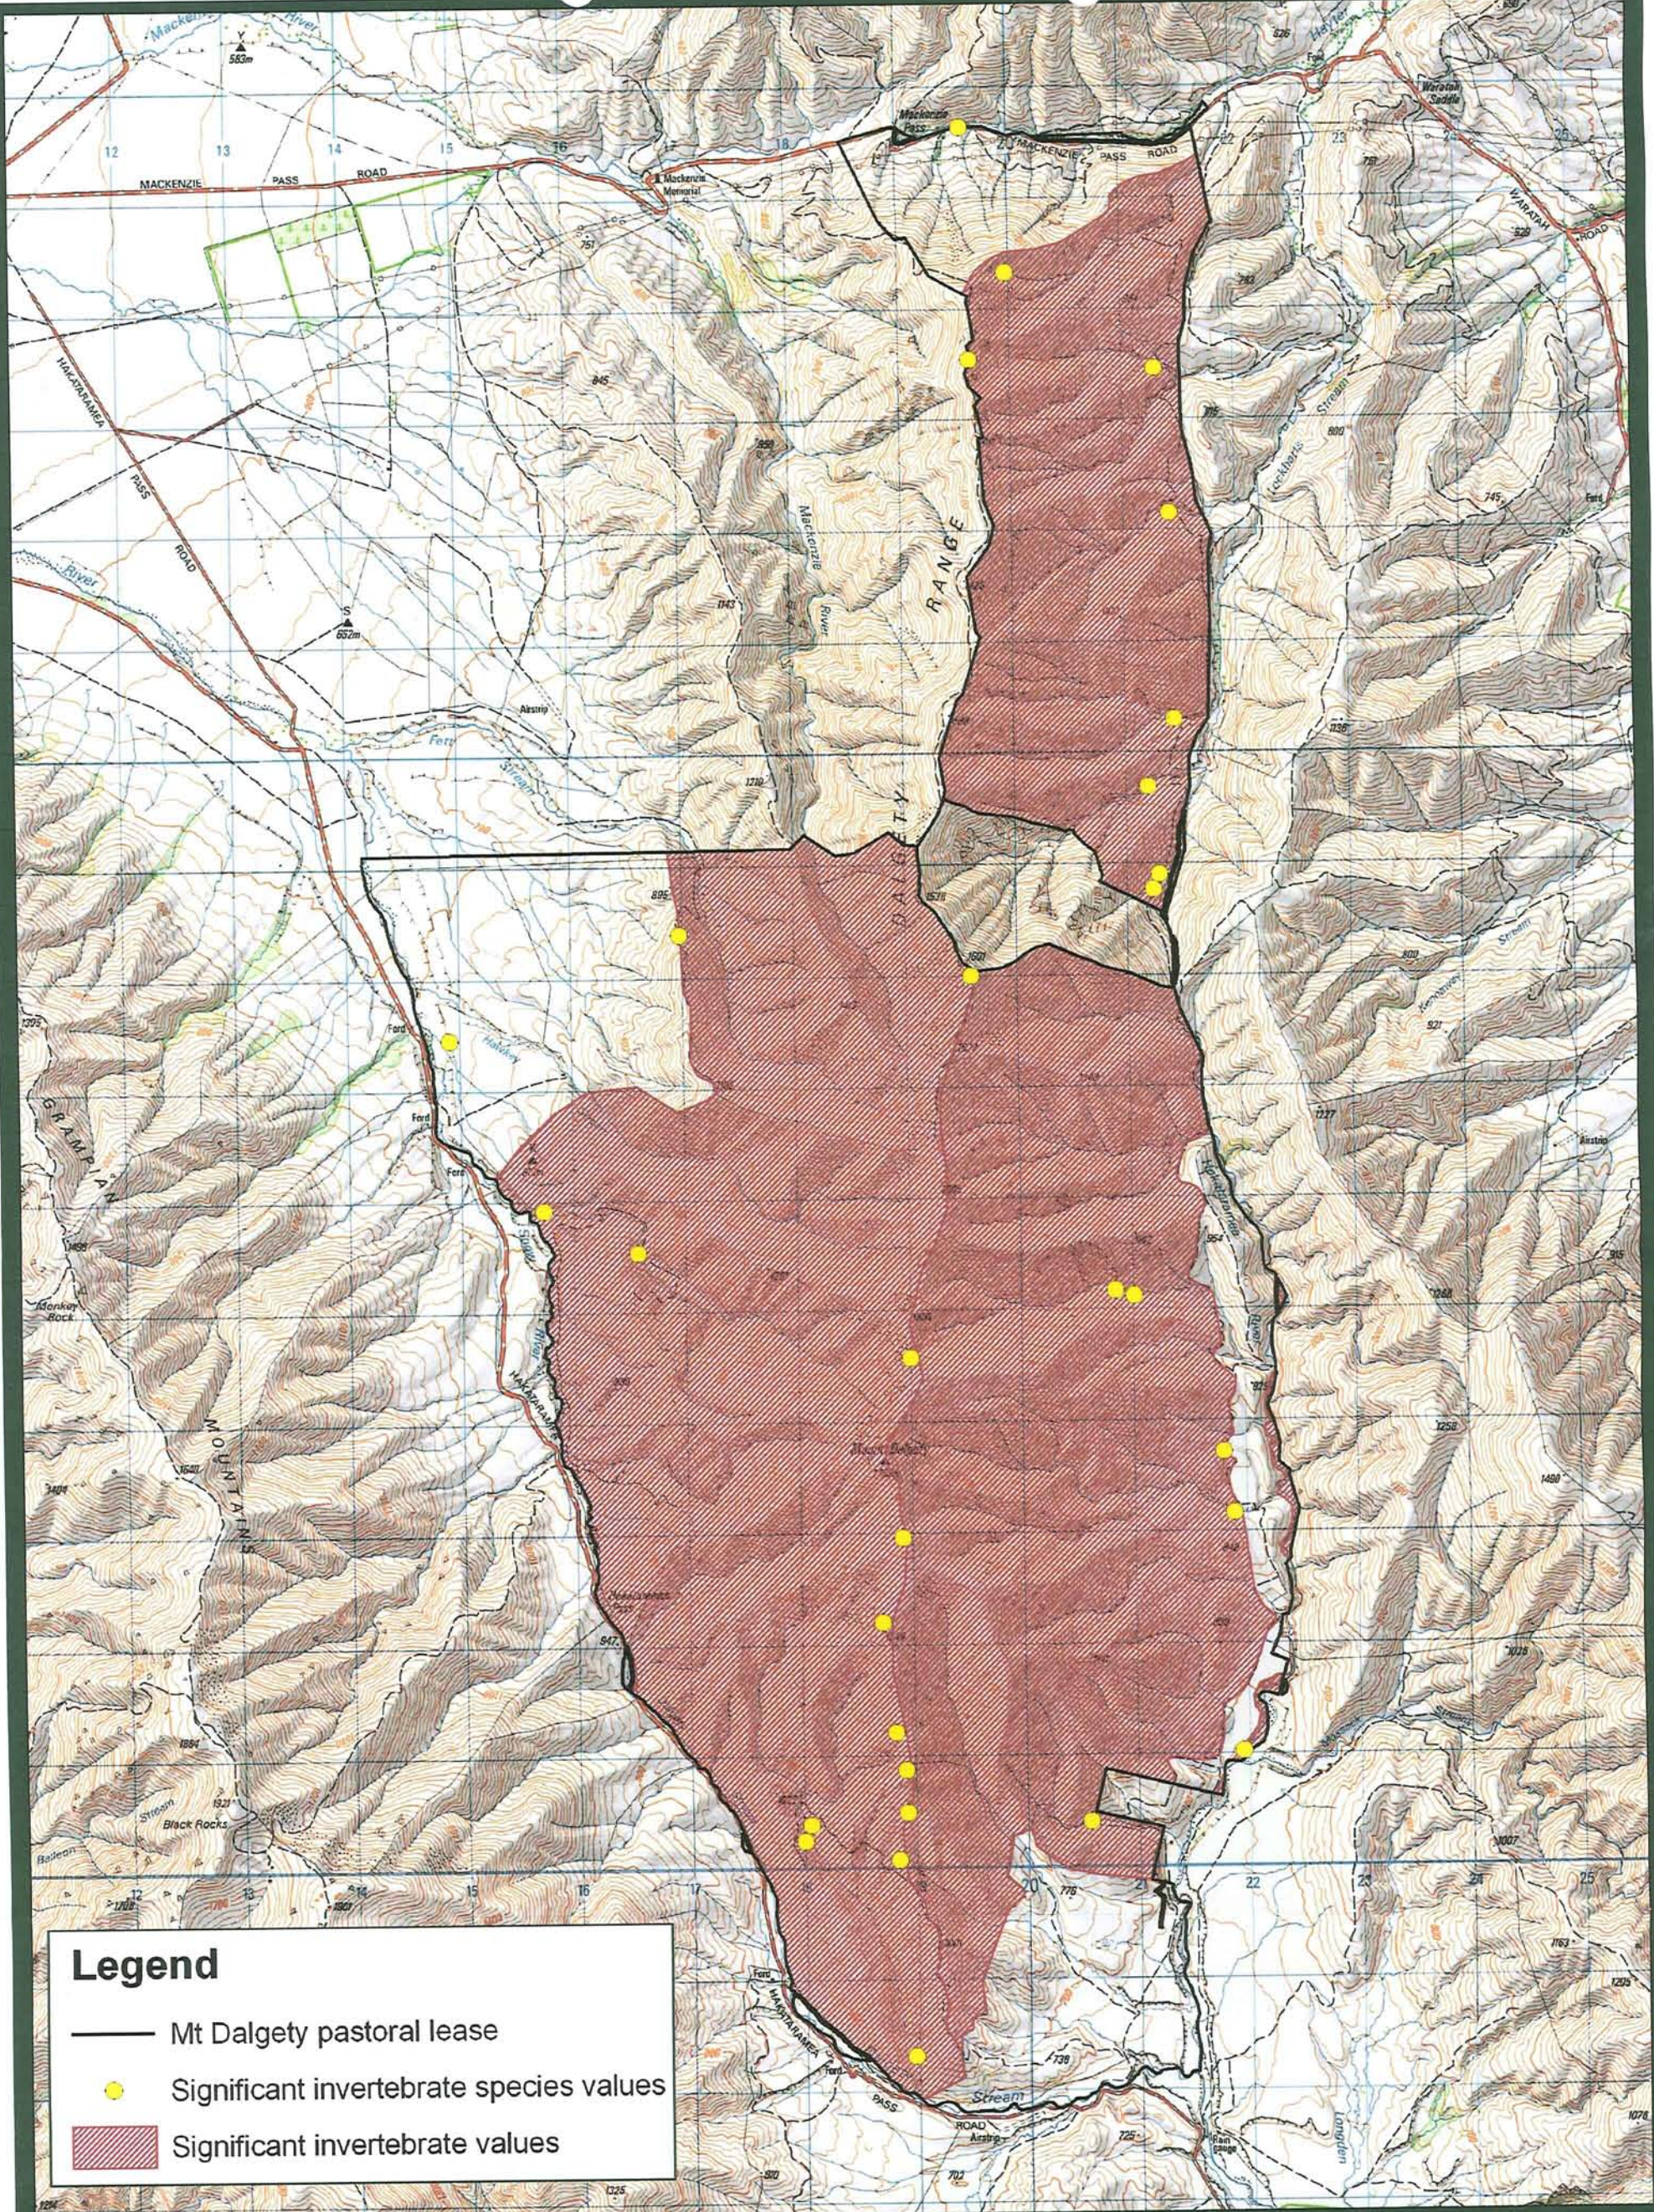

Crown Pastoral Land Tenure Review

Lease name : MT DALGETY

Lease number : PT 003

Plan attaching to the Conservation Resources Report - Invertebrate Values Map

The following plan forms page 38 of the Conservation Resources Report provided by the Department of Conservation.

It is released under the Official information Act 1982.

October 07

Legend

- Mt Dalgety pastoral lease
- Significant invertebrate species values
- ▨ Significant invertebrate values