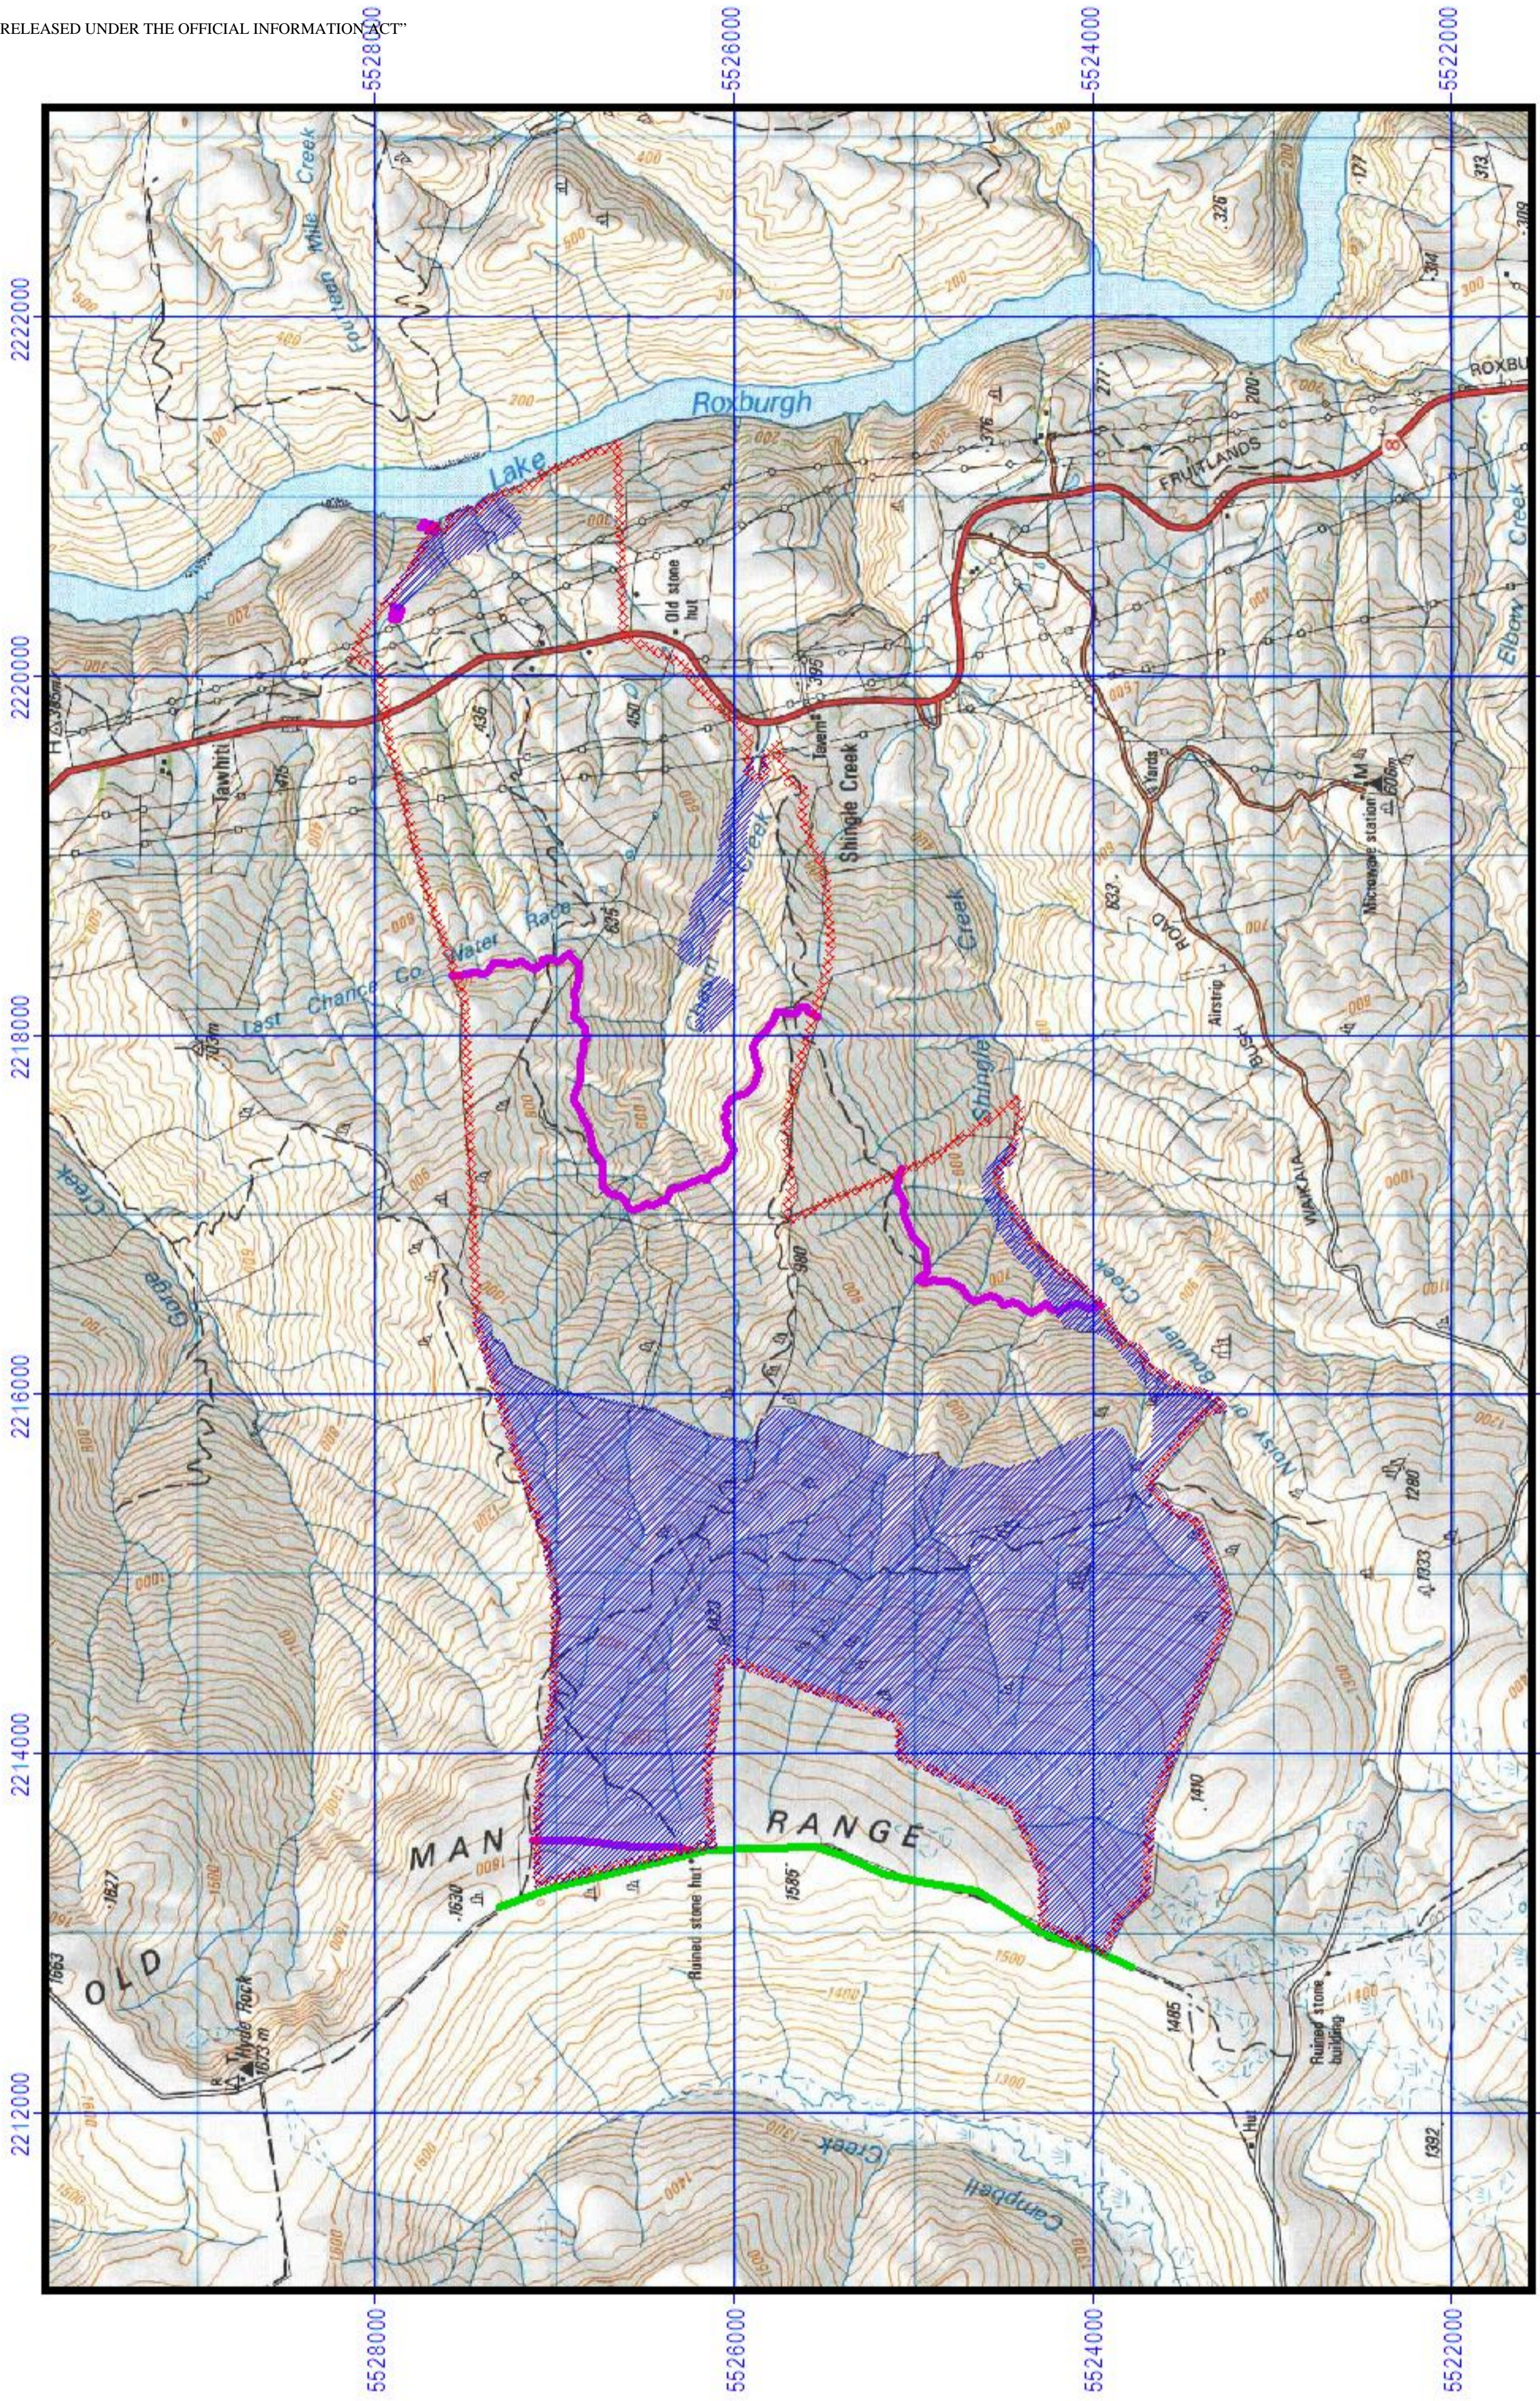

Crown Pastoral Land Tenure Review

Lease name : THE HERRONS

Lease number : PO 141

**Plans attaching to the
Conservation Resources Report
- Significant Ecological, Historic
& Recreational Map**

These plans attach to and support the Conservation Resources Report provided by the Department of Conservation.

They are released under the Official information Act 1982.

January 05

NZMS260 - G43

4.2.3 The Herrons Pastoral Lease

Significant ecological, historic and recreational resources

-  Significant ecological areas
-  Significant recreational routes
-  Significant historic features