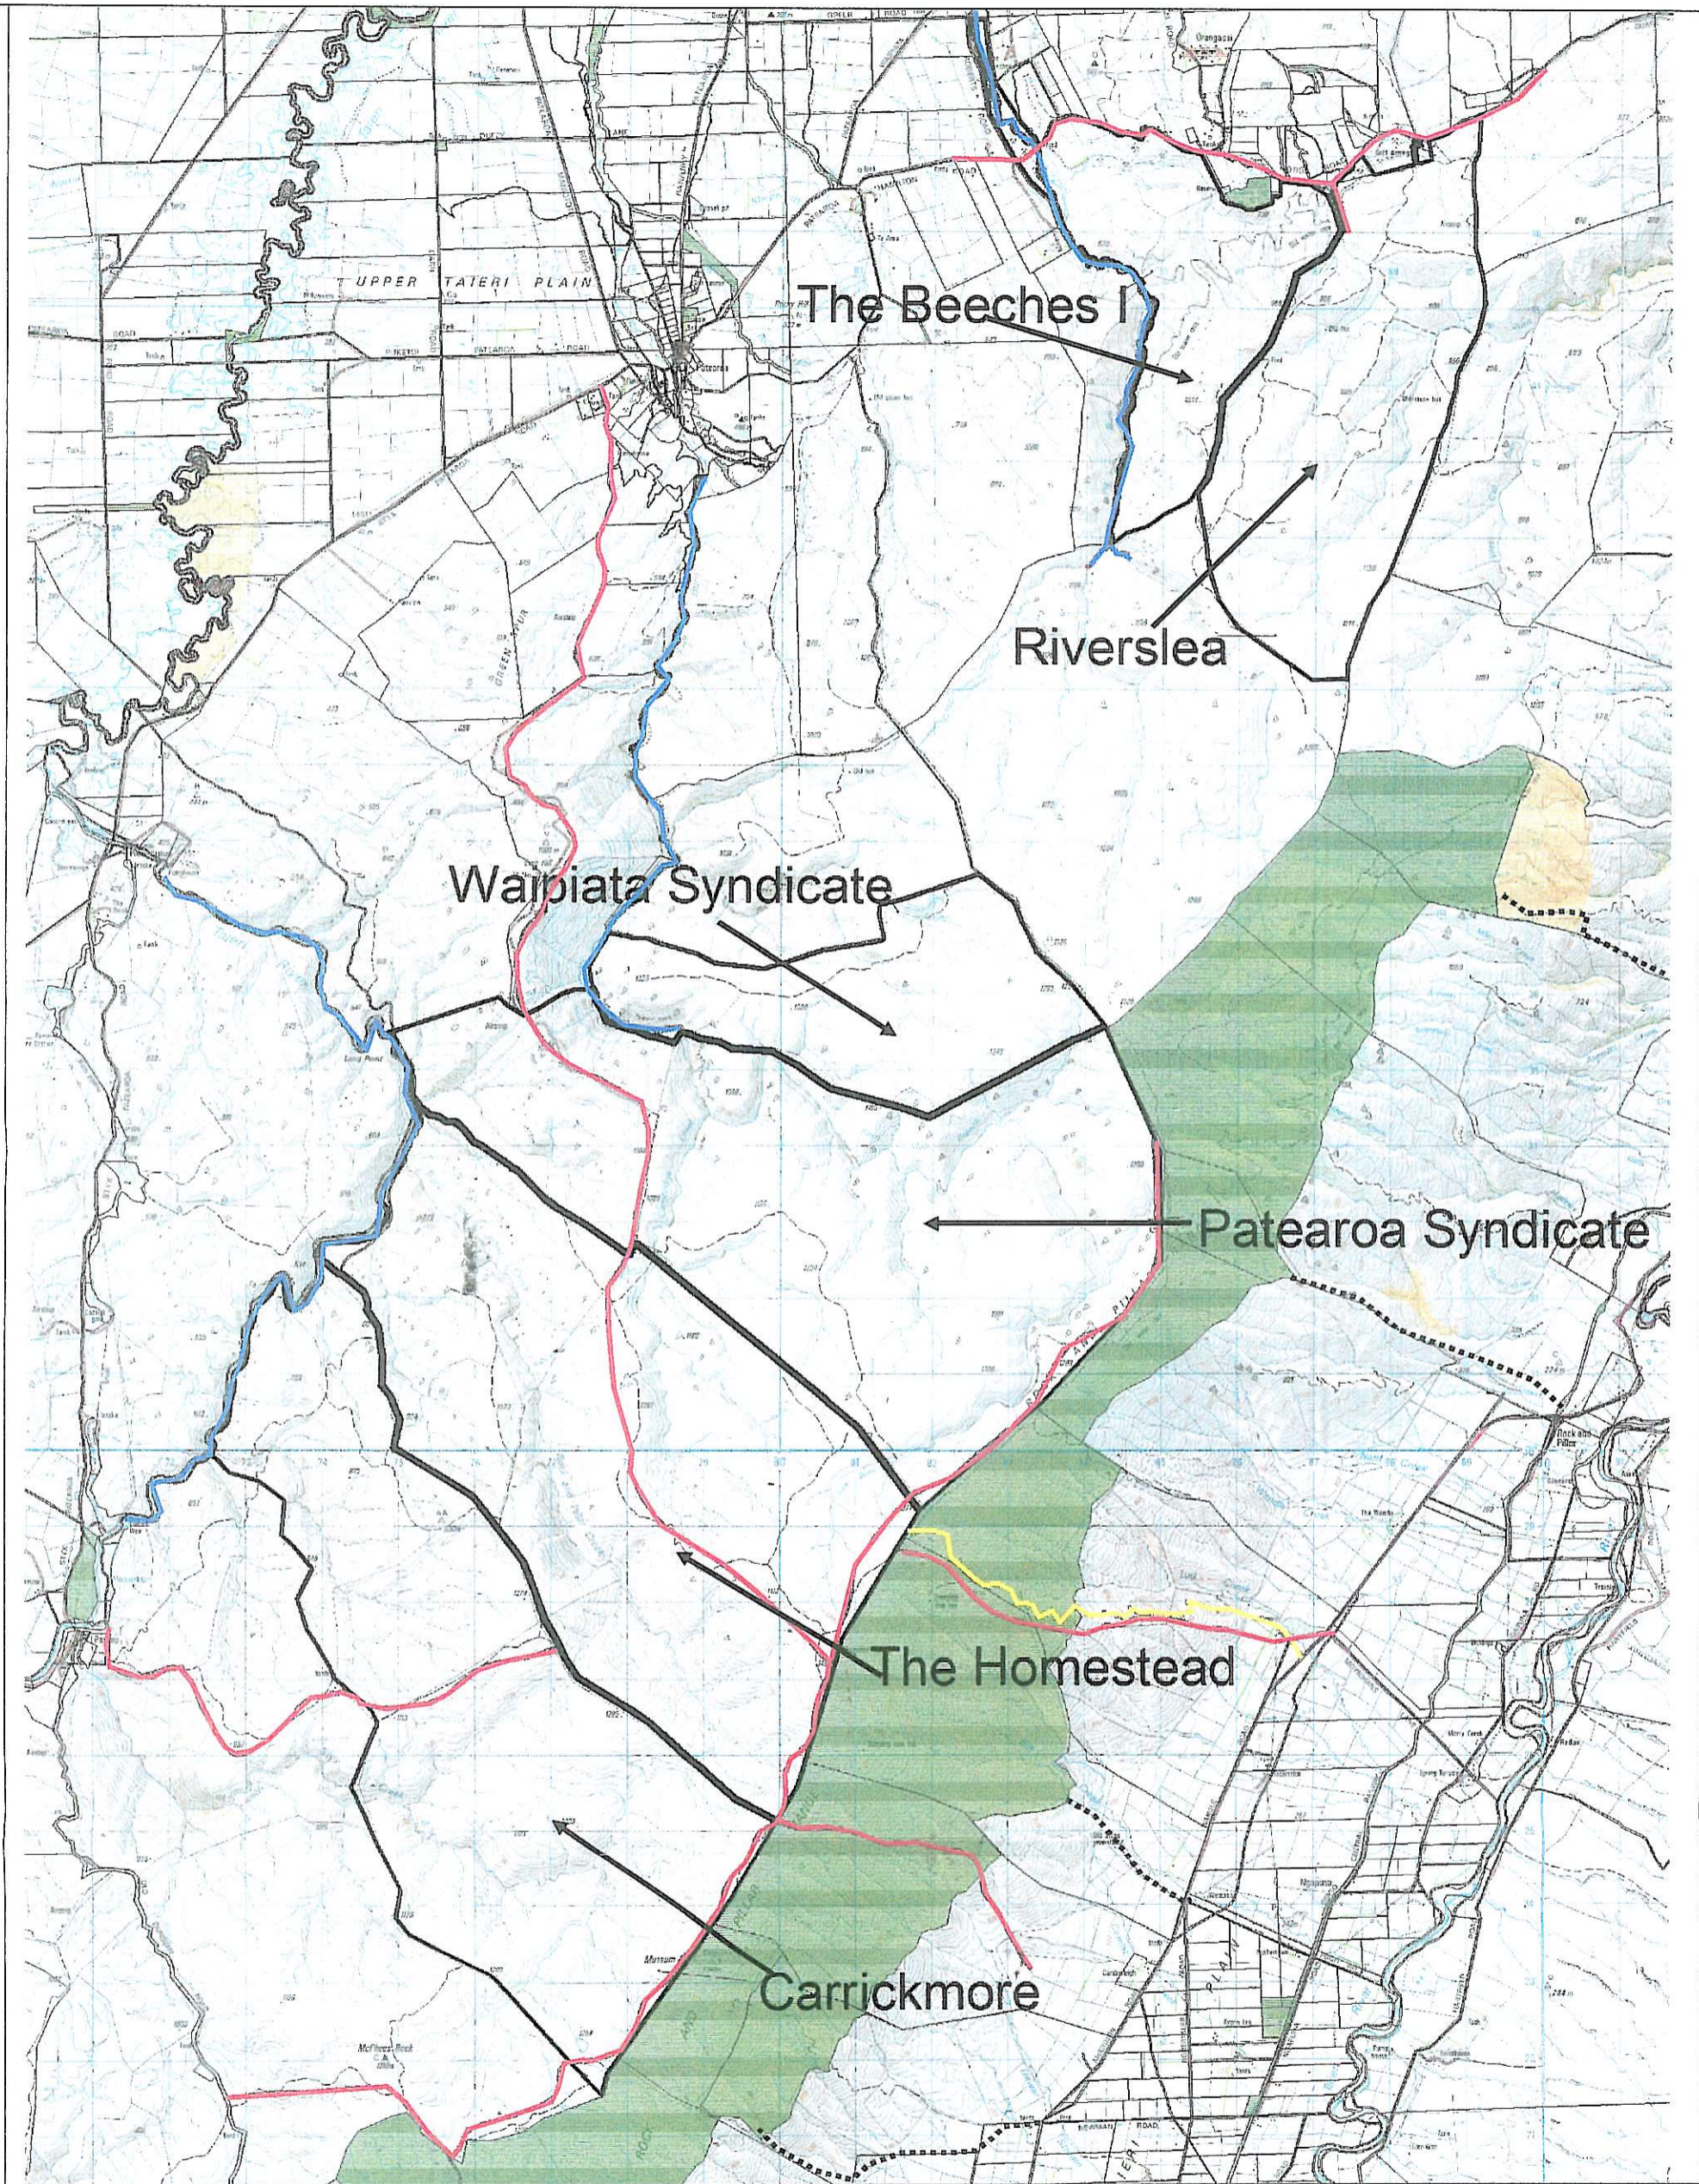

Crown Pastoral Land Tenure Review

Lease name : Carrickmore (PO 306)
The Homestead (PO 125)
Patearoa Syndicate (PO 142)
Waipiata Syndicate (PO 214)
The Beeches 1 (PO 175)
Riverslea (PO 178)

Plan attaching to the Conservation Resources Report - Topo/Cadastral Map

The following plan forms part of the Conservation Resources Report provided by the Department of Conservation.

It is released under the Official information Act 1982.

March

06

MAP 4.2.1. Topo/Cadastral – Rock and Pillar Pastoral Leases

KEY

- | | | |
|---|--|---|
|  Pastoral lease boundary |  Marginal strip |  Adjoining conservation land |
|  Legal road line |  Public 4WD track |  Conservation covenant |
|  Public access easement | | |