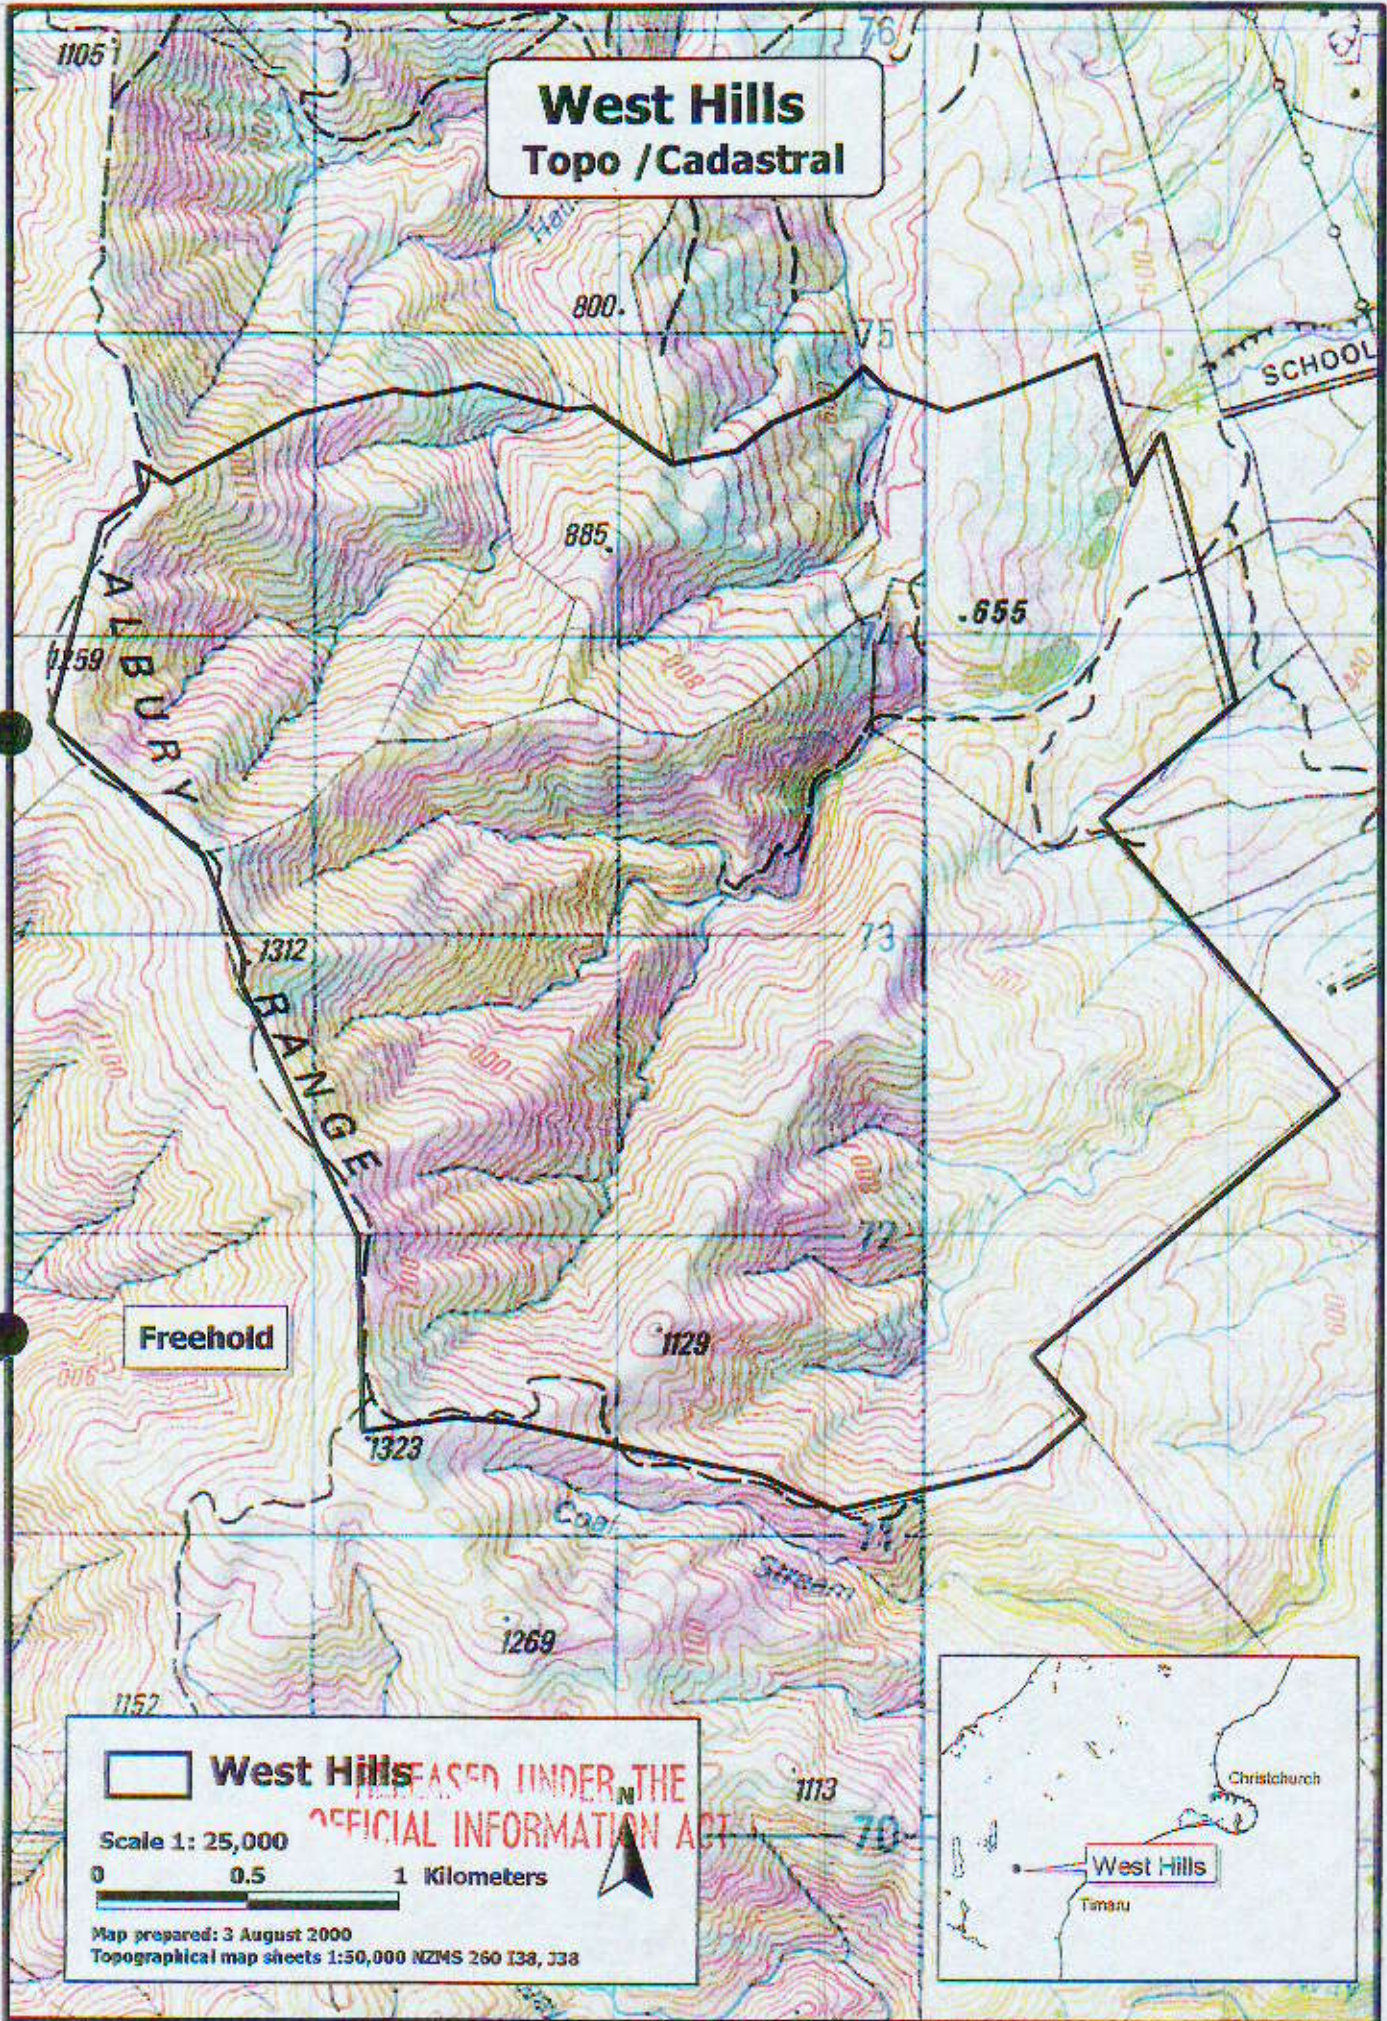

Crown Pastoral Land Tenure Review

Lease name : West Hills

Lease number : PT 107

Plans attaching to the conservation resources report

These plans attach to and support the conservation resources report provided by the Department of Conservation.

They are released under the Official information Act 1982.

Copied October 2002

West Hills Values

- West Hills
- Recreation Values
- Landscape Values
- Ecological Values

Scale 1: 25,000
0 0.5 1 1.5 2 Kilometers

Map prepared: 23 May 2001
Topographical map sheet 1:50,000 NZMS 260 138, 138

West Hills Topo / Cadastral

Freehold

West Hills

Scale 1: 25,000

0 0.5 1 Kilometers

Map prepared: 3 August 2000
Topographical map sheets 1:50,000 NZMS 260 138, 138