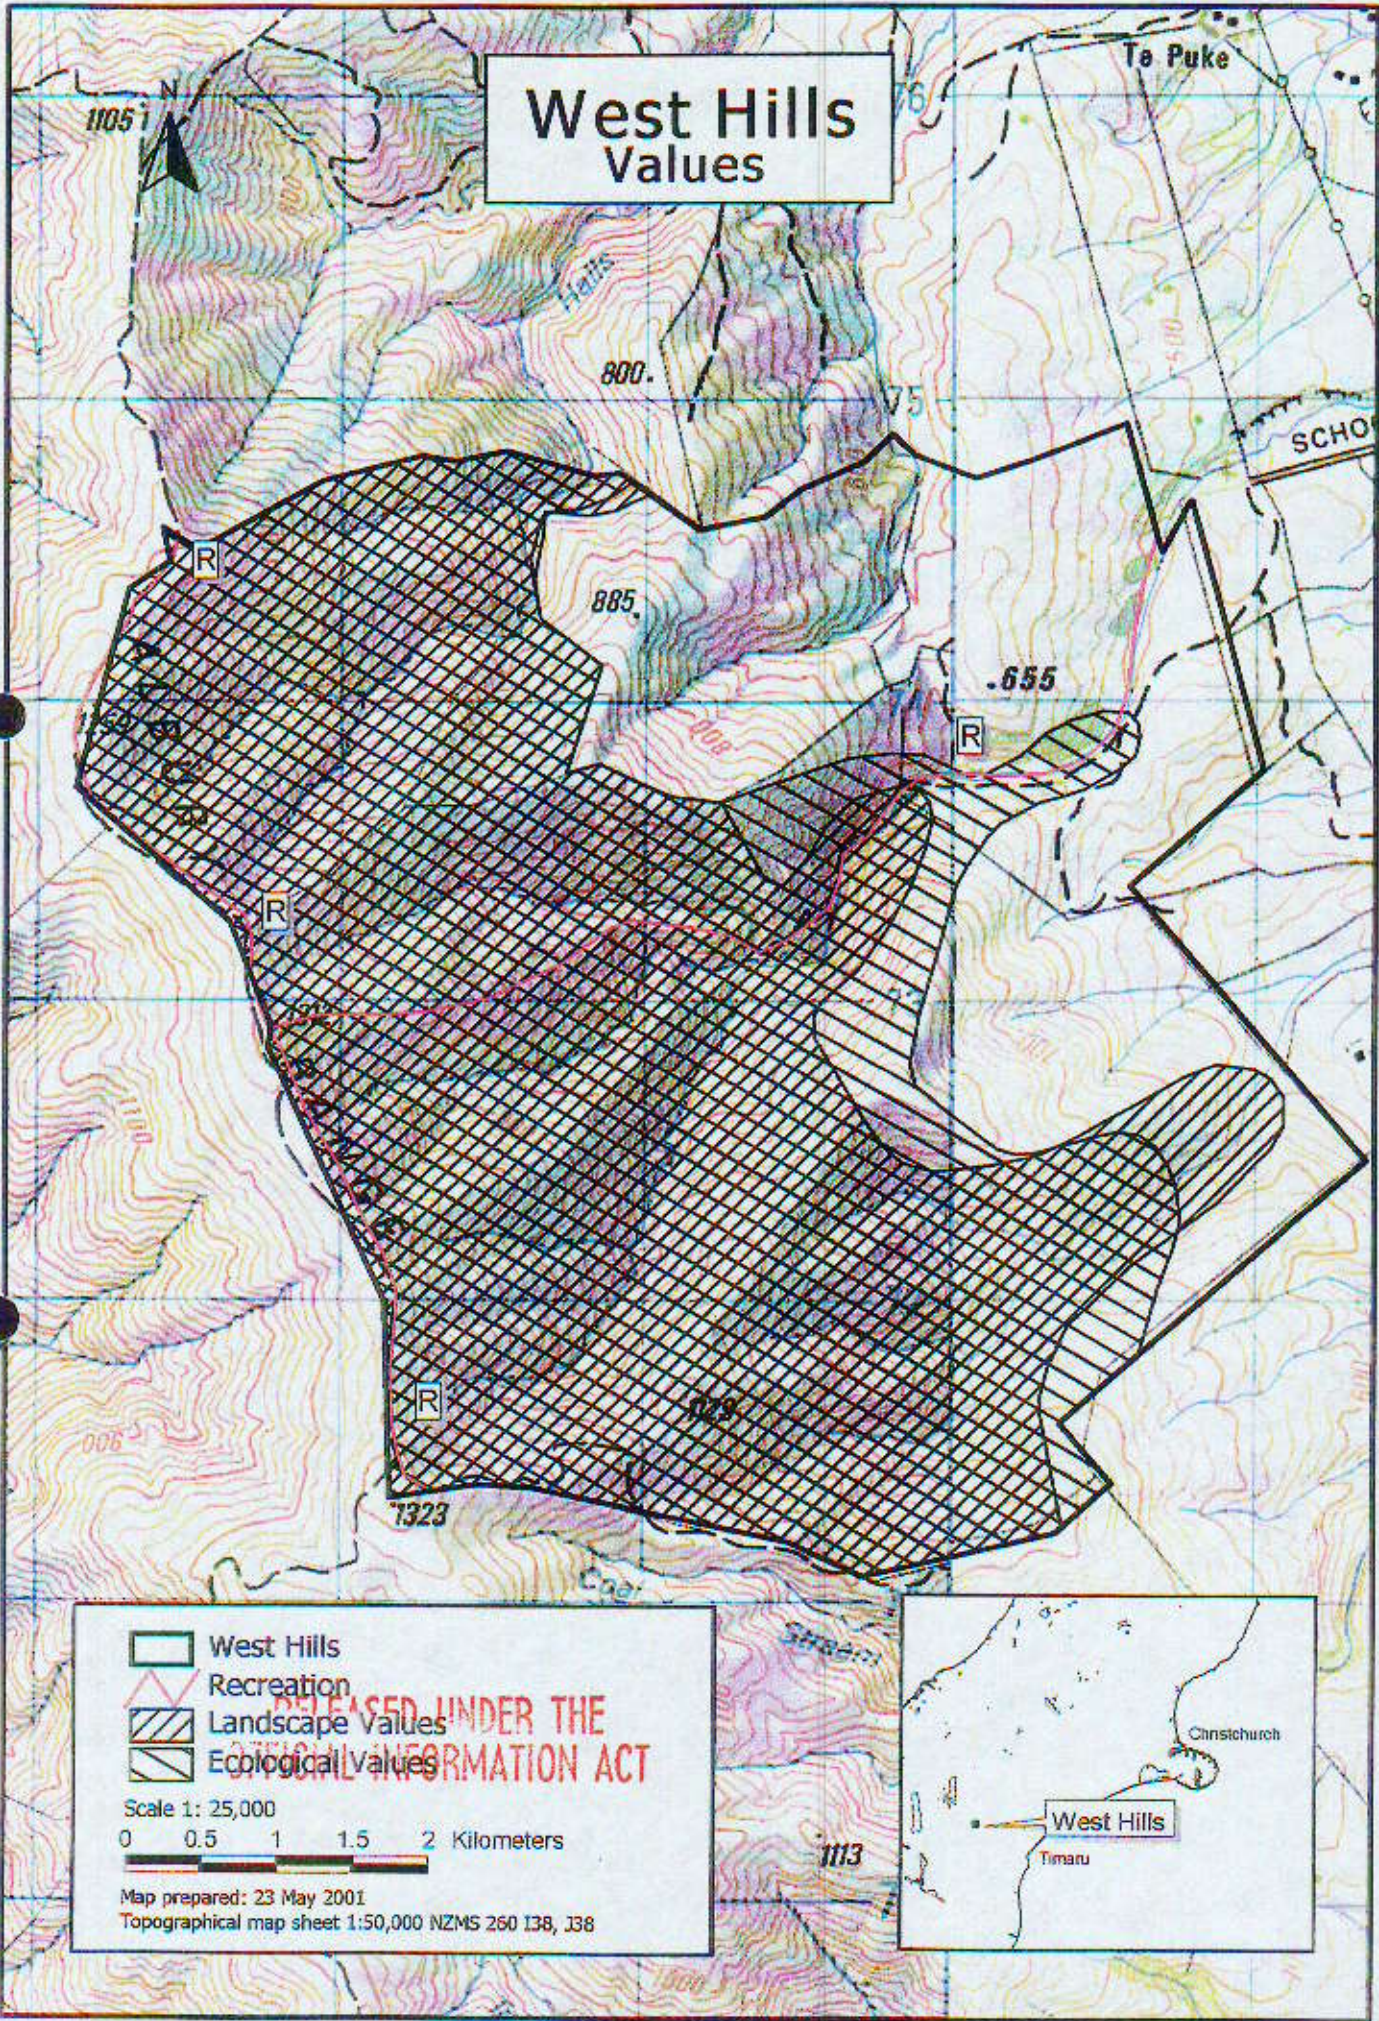

Crown Pastoral Land Tenure Review

Lease name : West Hills

Lease number : PT 107

Plans attaching to the conservation resources report

These plans attach to and support the conservation resources report provided by the Department of Conservation.

They are released under the Official information Act 1982.

Copied October 2002

West Hills Values

- West Hills
- Recreation Values
- Landscape Values
- Ecological Values

Scale 1: 25,000
0 0.5 1 1.5 2 Kilometers

Map prepared: 23 May 2001
Topographical map sheet 1:50,000 NZMS 260 138, 138

West Hills Topo / Cadastral

Freehold

West Hills

Scale 1: 25,000

0 0.5 1 Kilometers

Map prepared: 3 August 2000
Topographical map sheets 1:50,000 NZMS 260 138, 138