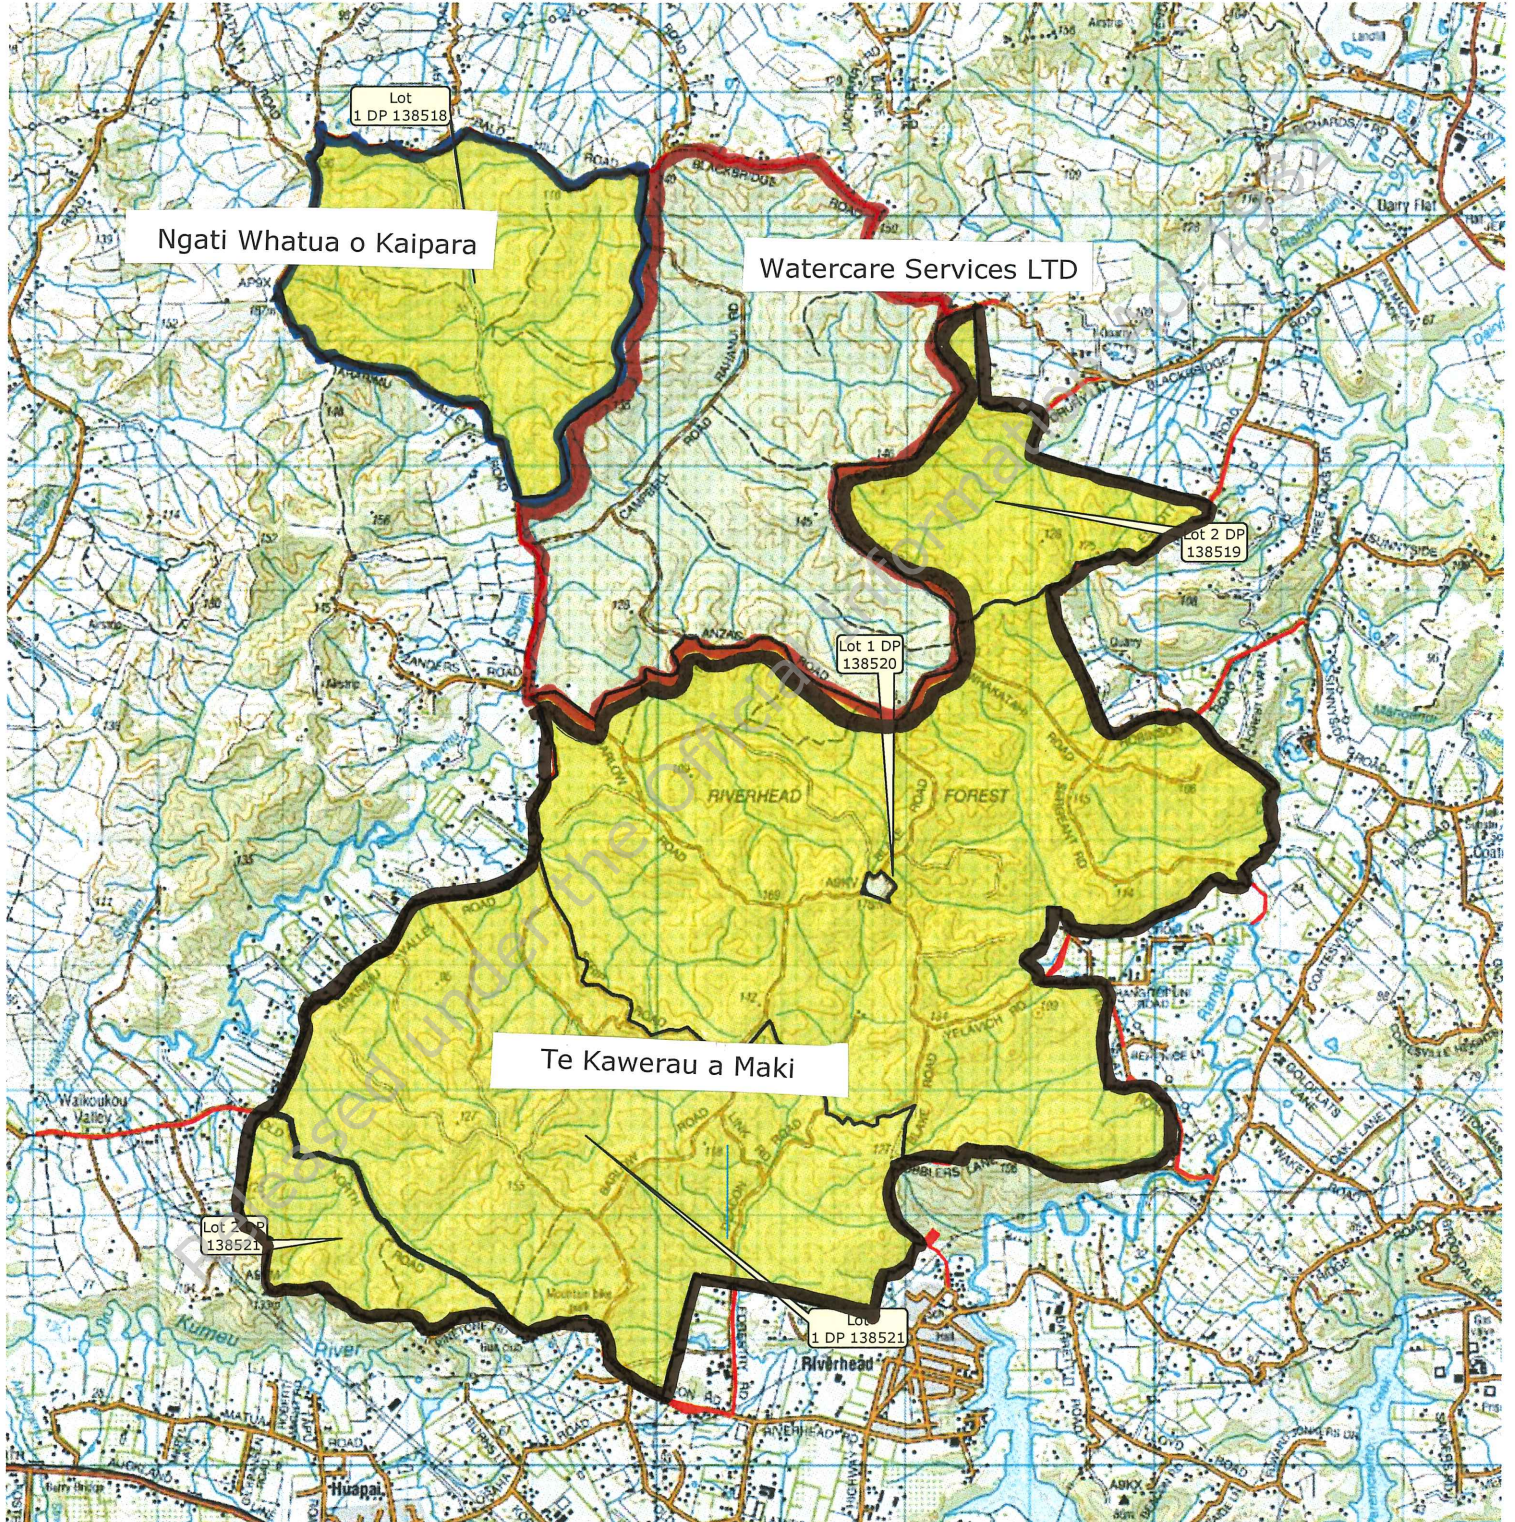

Crown Forest Licence Parcels RIVERHEAD

LEGEND

-  Forest Parcels
-  Road Parcels

0 0.6 1.2 1.8 km

NZGD 2000 New Zealand Transverse Mercator

Printed **9 January 2017** This map is provided for informational purposes only. Any person wishing to rely on this map should consult the primary data source to ascertain the suitability and reliability of the information.

Note: Some parcels may not be labeled.

Forest parcel definitions from the Ministry for the Environment