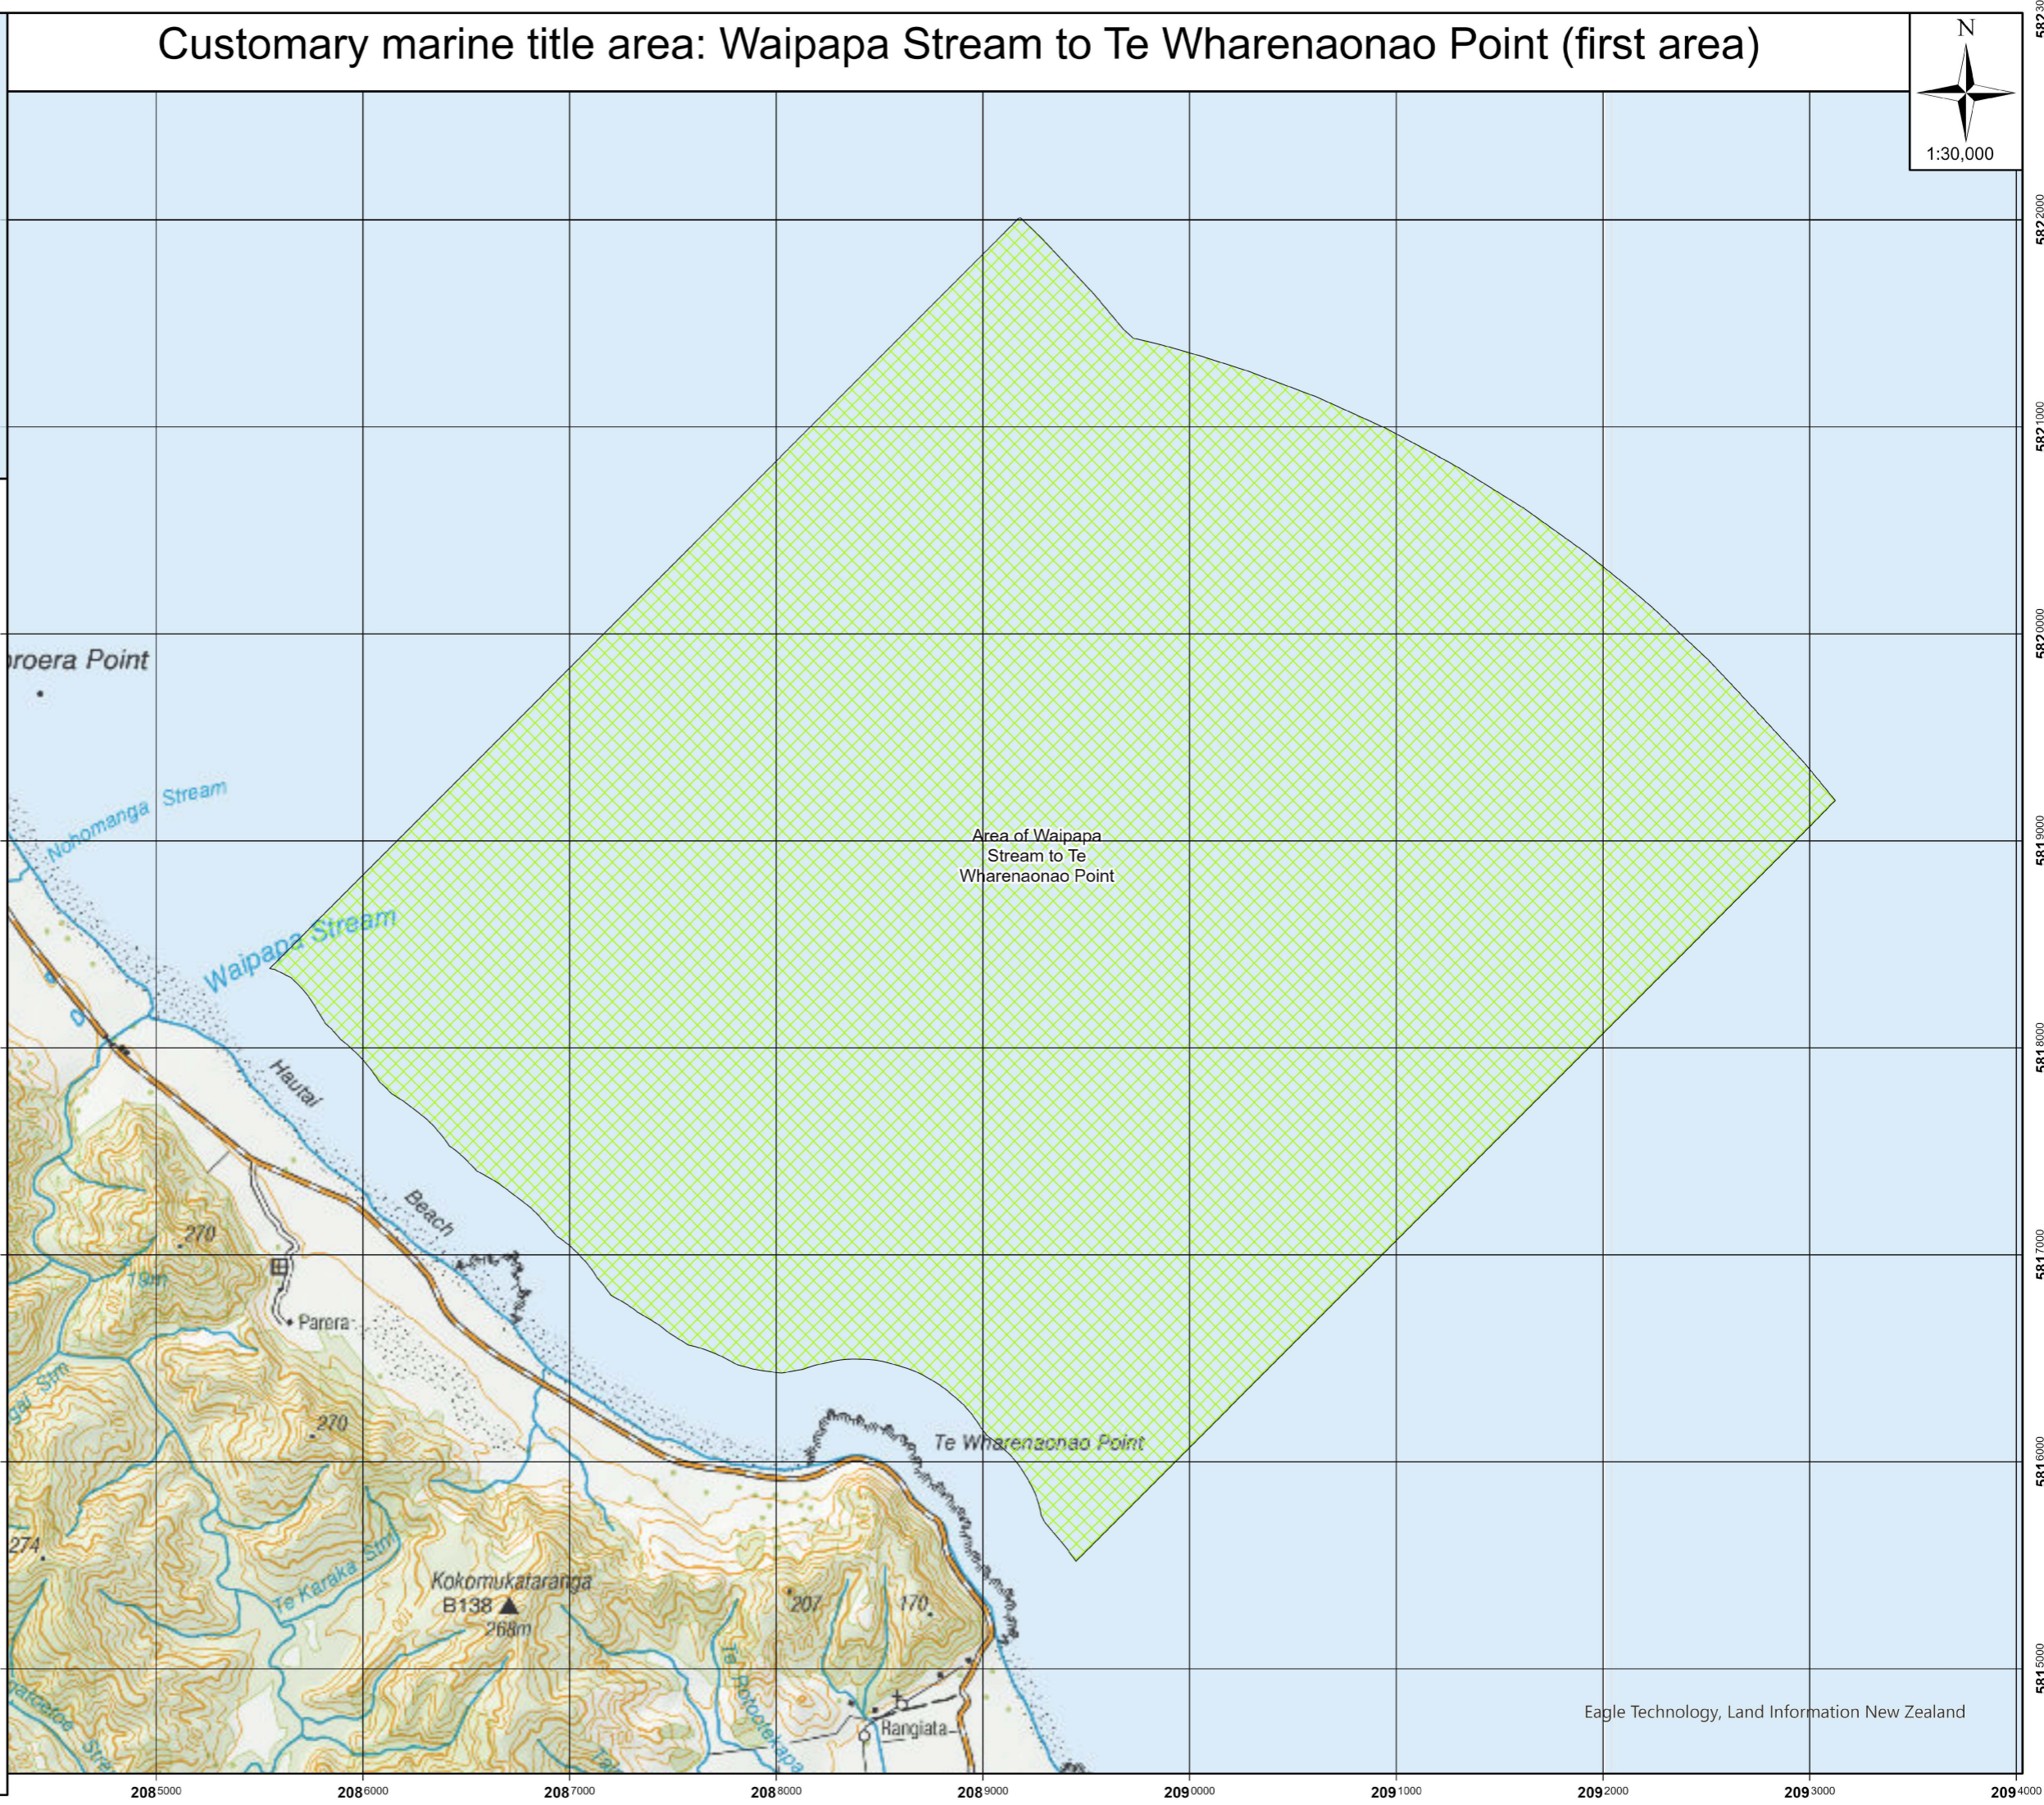

Customary marine title area: Waipapa Stream to Te Wharenaonao Point (first area)

Eagle Technology, Land Information New Zealand

 Customary marine title area

Coordinate system: NZGD 2000 New Zealand Transverse Mercator
Projection: Transverse Mercator

Source: Ngā Rohe Moana o Ngā Hapū o Ngāti Porou (Recognition of Customary Marine Title) Order 2020, digitised by Te Arawhiti

Date produced by Te Arawhiti: 5/05/2023 10:23 am

Eagle Technology, Land Information New Zealand