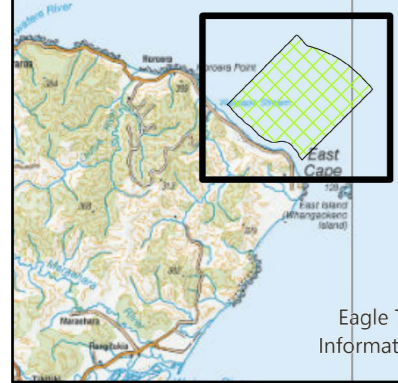

Customary marine title area: Waipapa Stream to Te Wharenaonao Point (first area)

Eagle Technology, Land Information New Zealand

 Customary marine title area

Coordinate system: NZGD 2000 New Zealand Transverse Mercator
Projection: Transverse Mercator