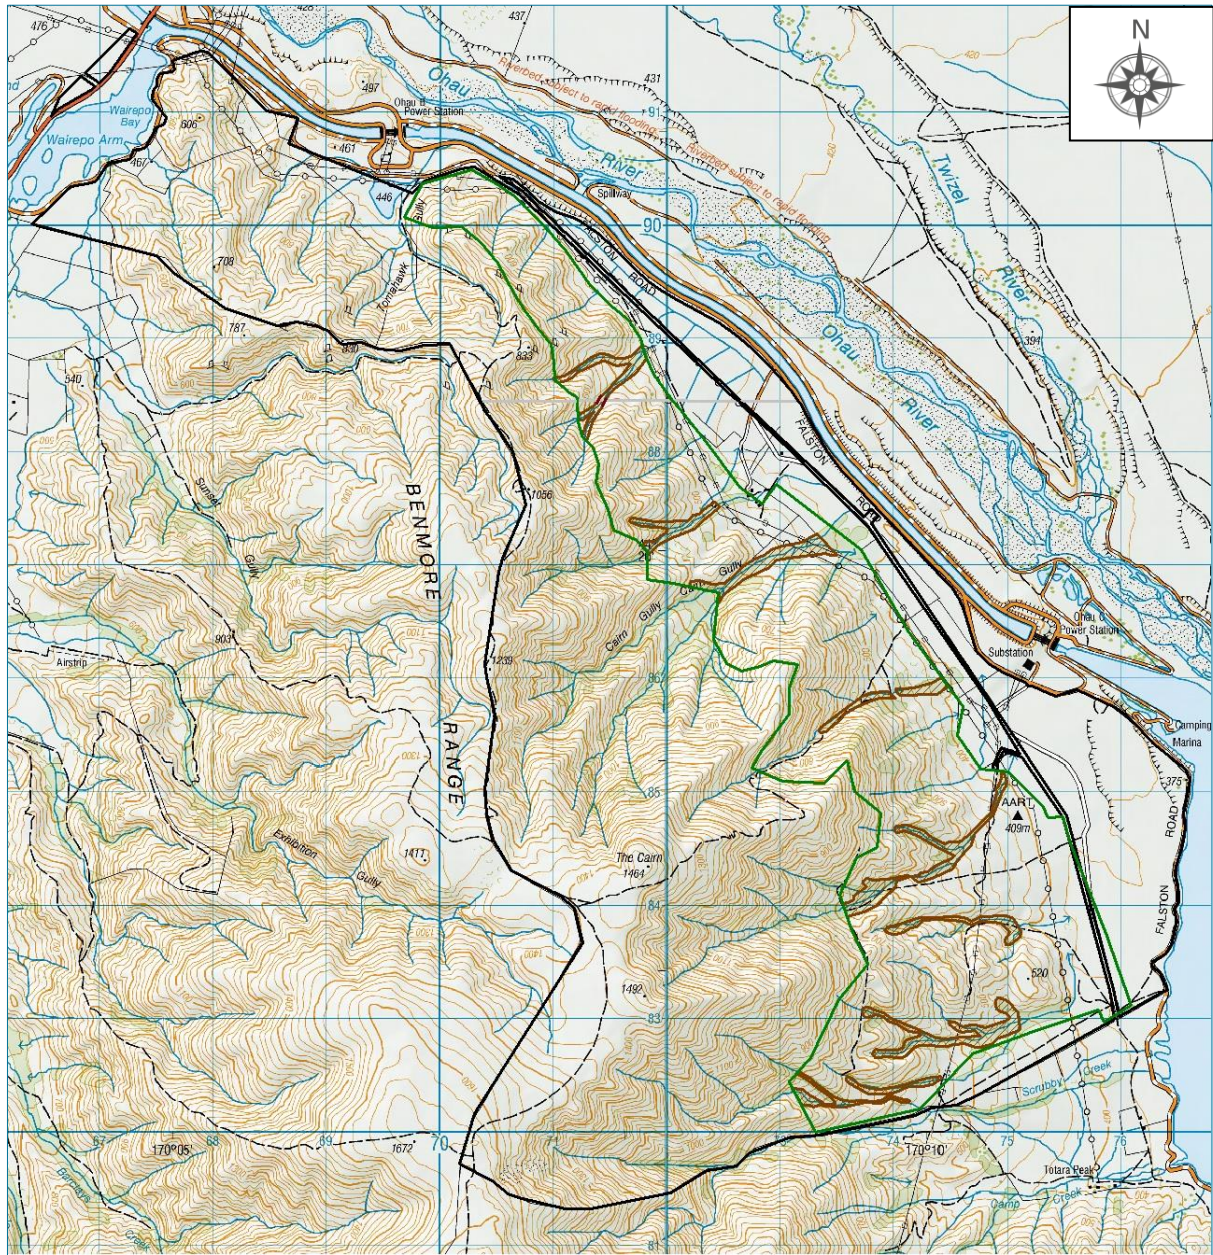

Topographical map of Glencairn showing area approved for clearing scrub, subject to the conditions of this consent (Scale 1:37,000)

GLENCAIRN ENDOWMENT LEASE [SO 214]

Glencairn - Clear Scrub (Exotic Woody Weeds) Consent Areas – November 2022

-  Glencairn Lease boundary
-  Area **approved** to clear scrub (exotic woody weeds) subject to the conditions outlined in the attached Notice of Decision.
-  Areas **approved** for clearing scrub using plant specific control methods only, e.g. cutting and stump pasting with a herbicide.