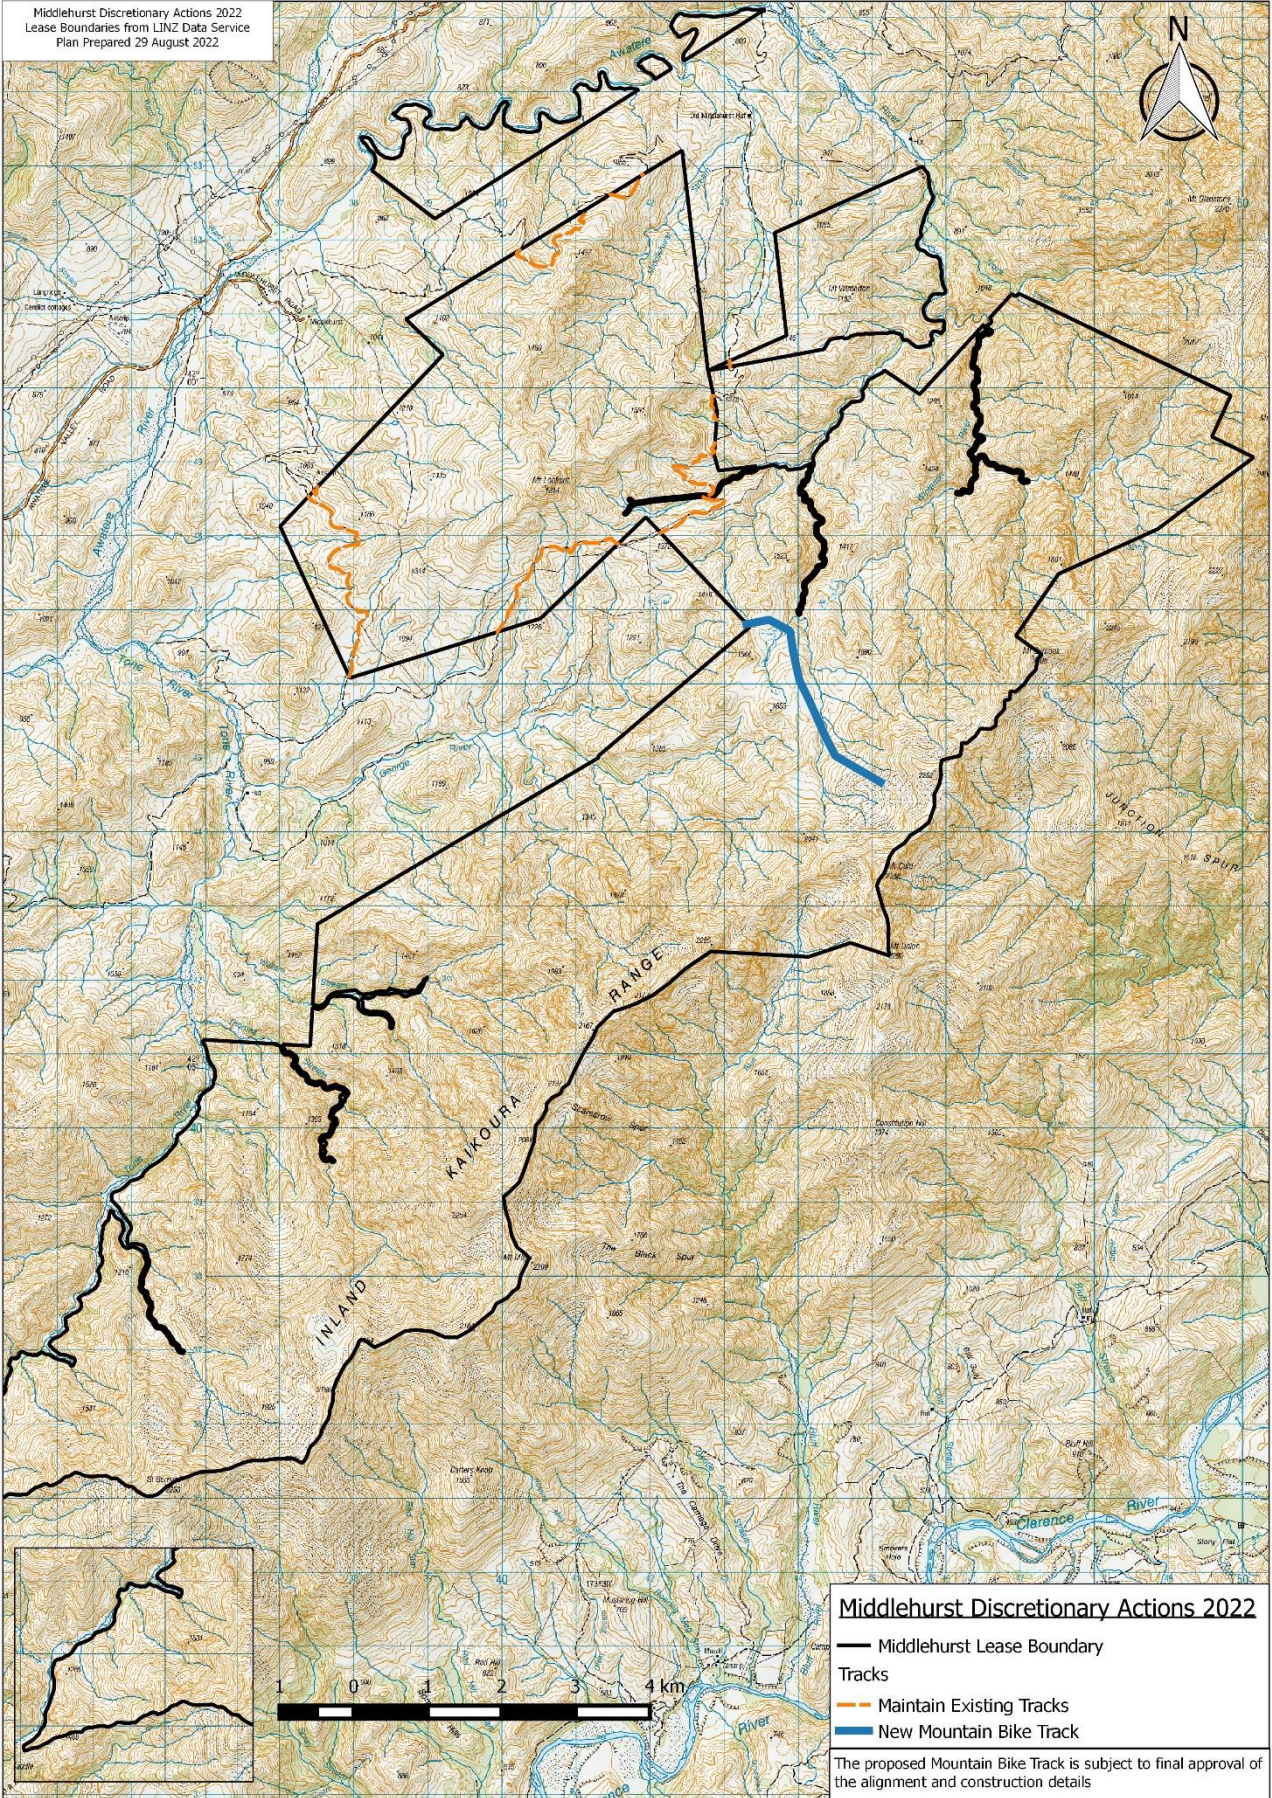

Middlehurst Discretionary Actions 2022
Lease Boundaries from LINZ Data Service
Plan Prepared 29 August 2022

Middlehurst Discretionary Actions 2022

- Middlehurst Lease Boundary
- Tracks
 - Maintain Existing Tracks
 - New Mountain Bike Track

The proposed Mountain Bike Track is subject to final approval of the alignment and construction details

Solid blue areas with darker outline - wetlands to avoid
 Thick blue marked waterways - DOC administered marginal strips