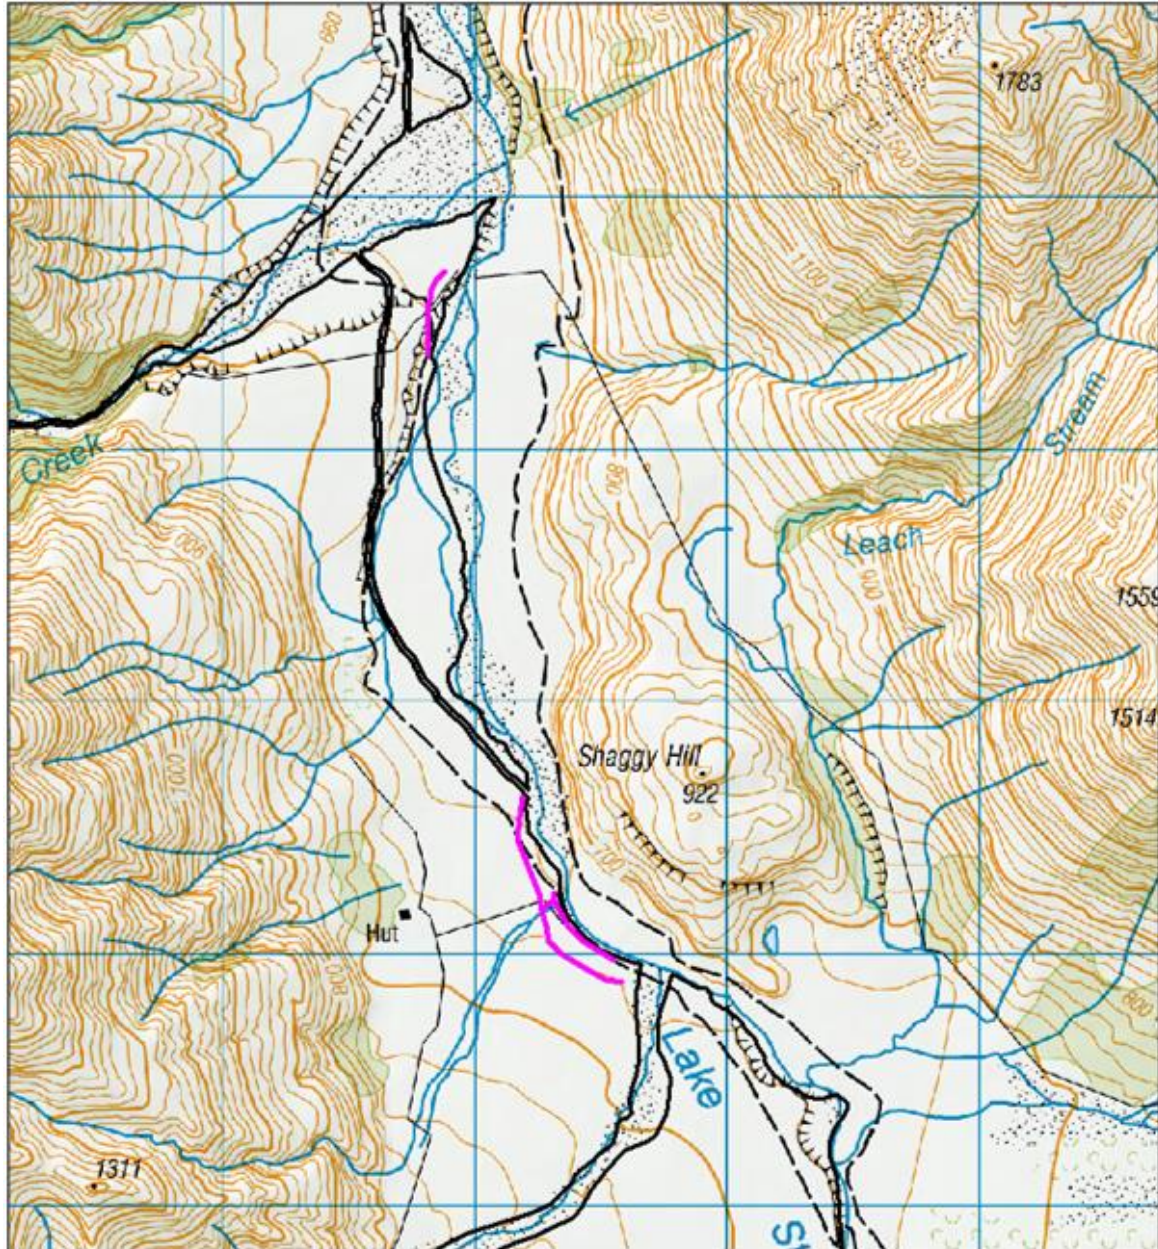

Topographical Map of areas approved for tracking on Upper Lake Heron Pastoral Lease, subject to conditions.

UPPER LAKE HERON PASTORAL LEASE [PC 025]

TRACKING CONSENT AREA – November 2022 Scale: 1:20,000

— Upper Lake Heron Pastoral Lease Boundary

— Area **approved** for tracking subject to the conditions outlined in the attached Notice of Decision.