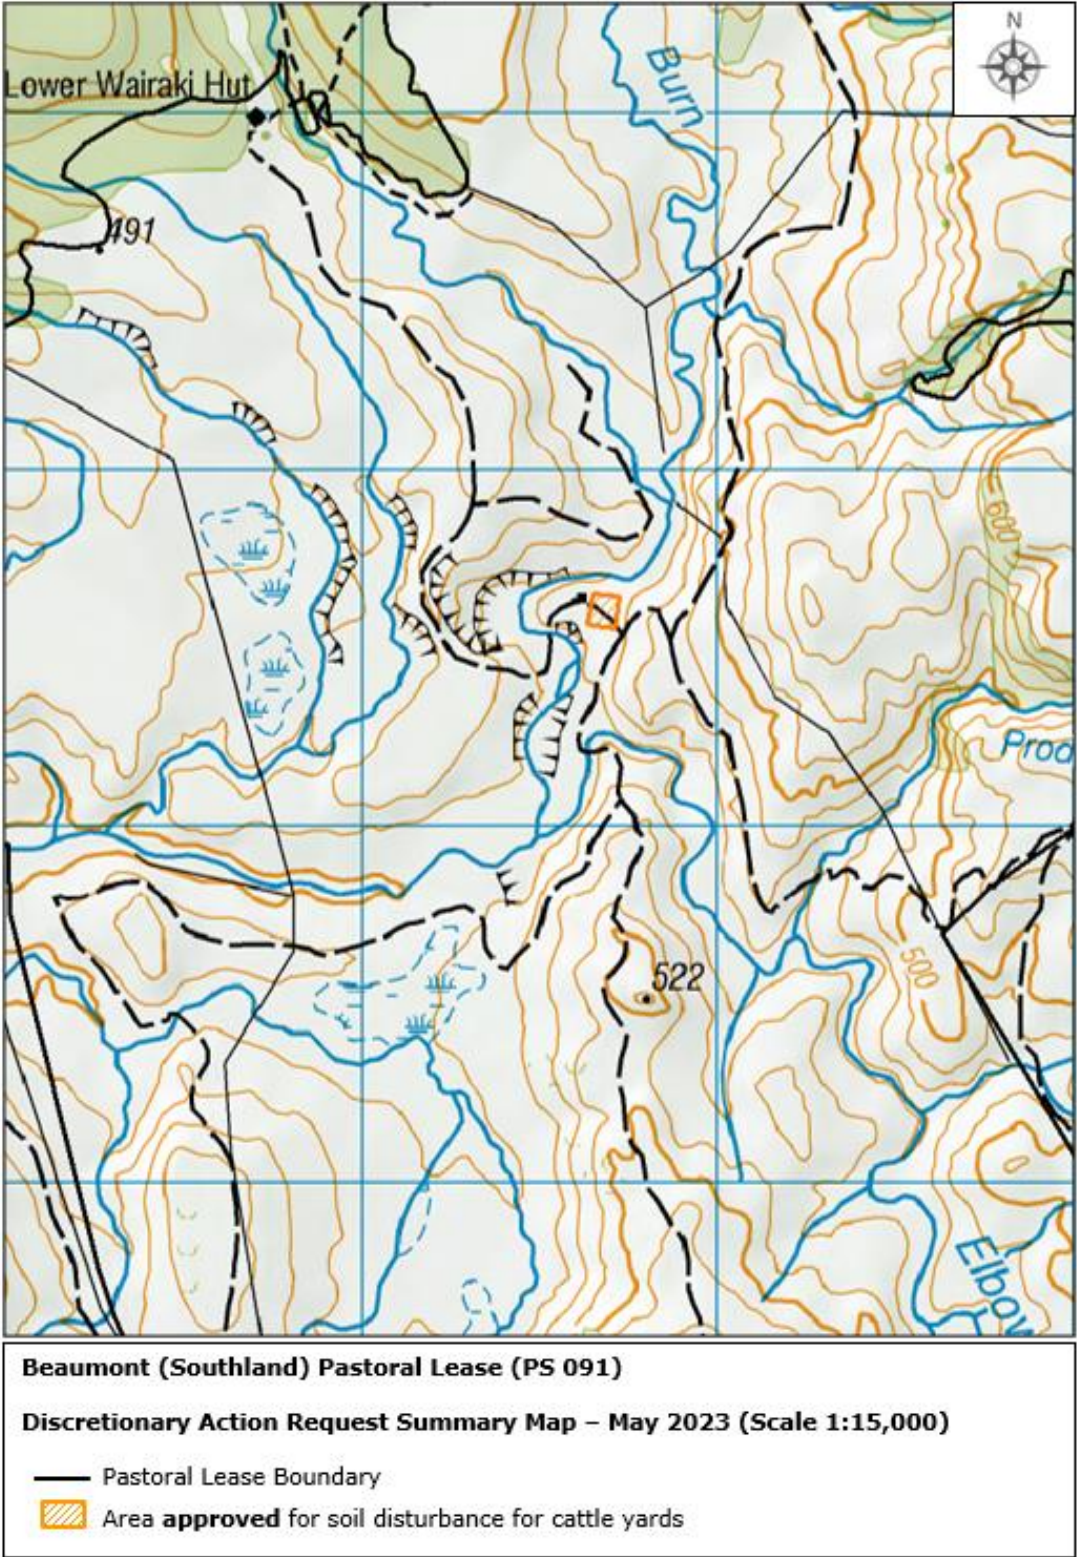

# Operational Area

1. Topographical map showing the area approved for soil disturbance for cattle yards on  
Beaumont (Southland) Station

2. Google Earth image showing the area approved for soil disturbance for cattle yards on Beaumont (Southland) Station.

**Beaumont (Southland) Pastoral Lease (PS 091)**

**Discretionary Action Request Summary Map – May 2023**

-  Pastoral Lease Boundary
-  Area **approved** for soil disturbance for cattle yards