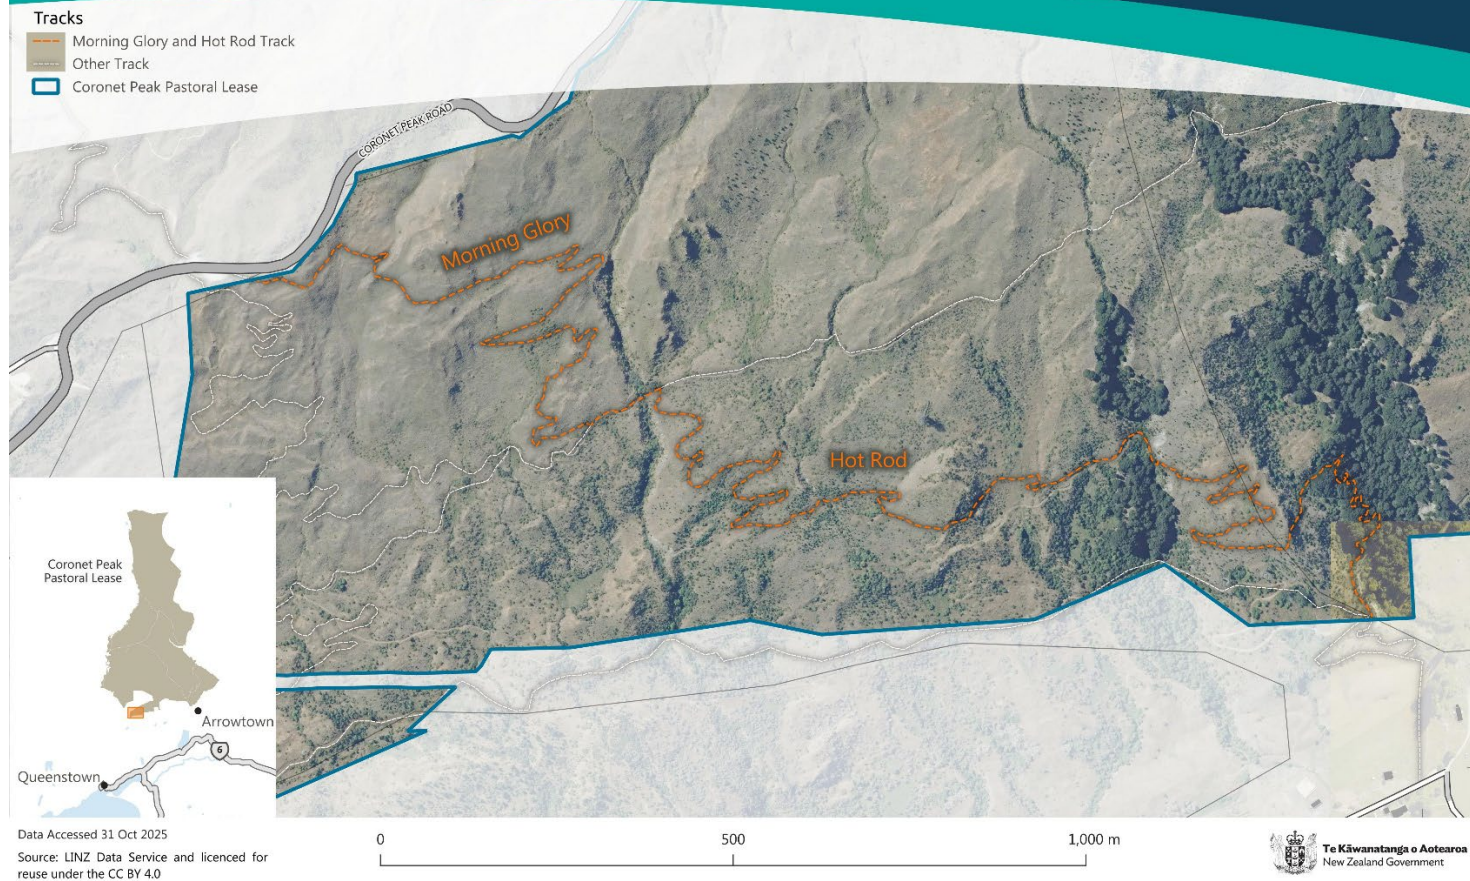

Permit Area Schedule

Queenstown Mountain Bike Club – Commercial Recreation Permit
Coronet Peak Pastoral Lease (Morning Glory & Hot Rod Tracks)

Figure 1 – Footprint of Morning Glory and Hot Rod Tracks (orange) on Aerial Imagery Map