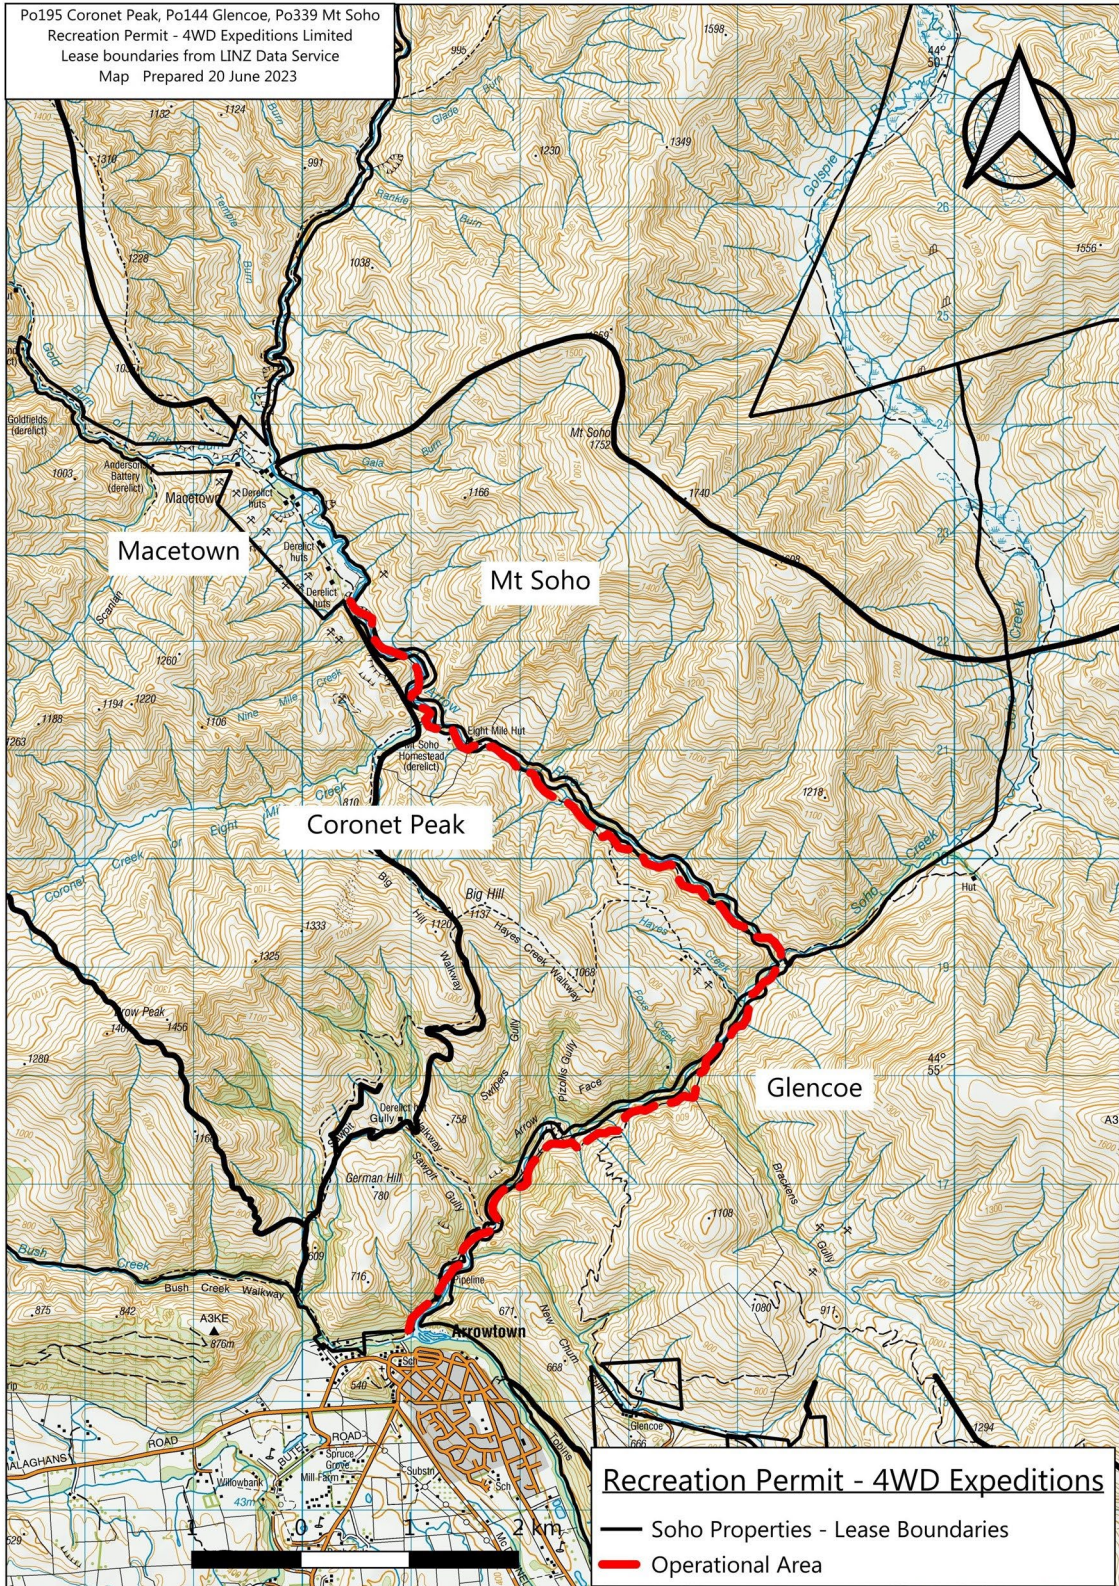

Po195 Coronet Peak, Po144 Glencoe, Po339 Mt Soho
Recreation Permit - 4WD Expeditions Limited
Lease boundaries from LINZ Data Service
Map Prepared 20 June 2023

Recreation Permit - 4WD Expeditions

- Soho Properties - Lease Boundaries
- Operational Area