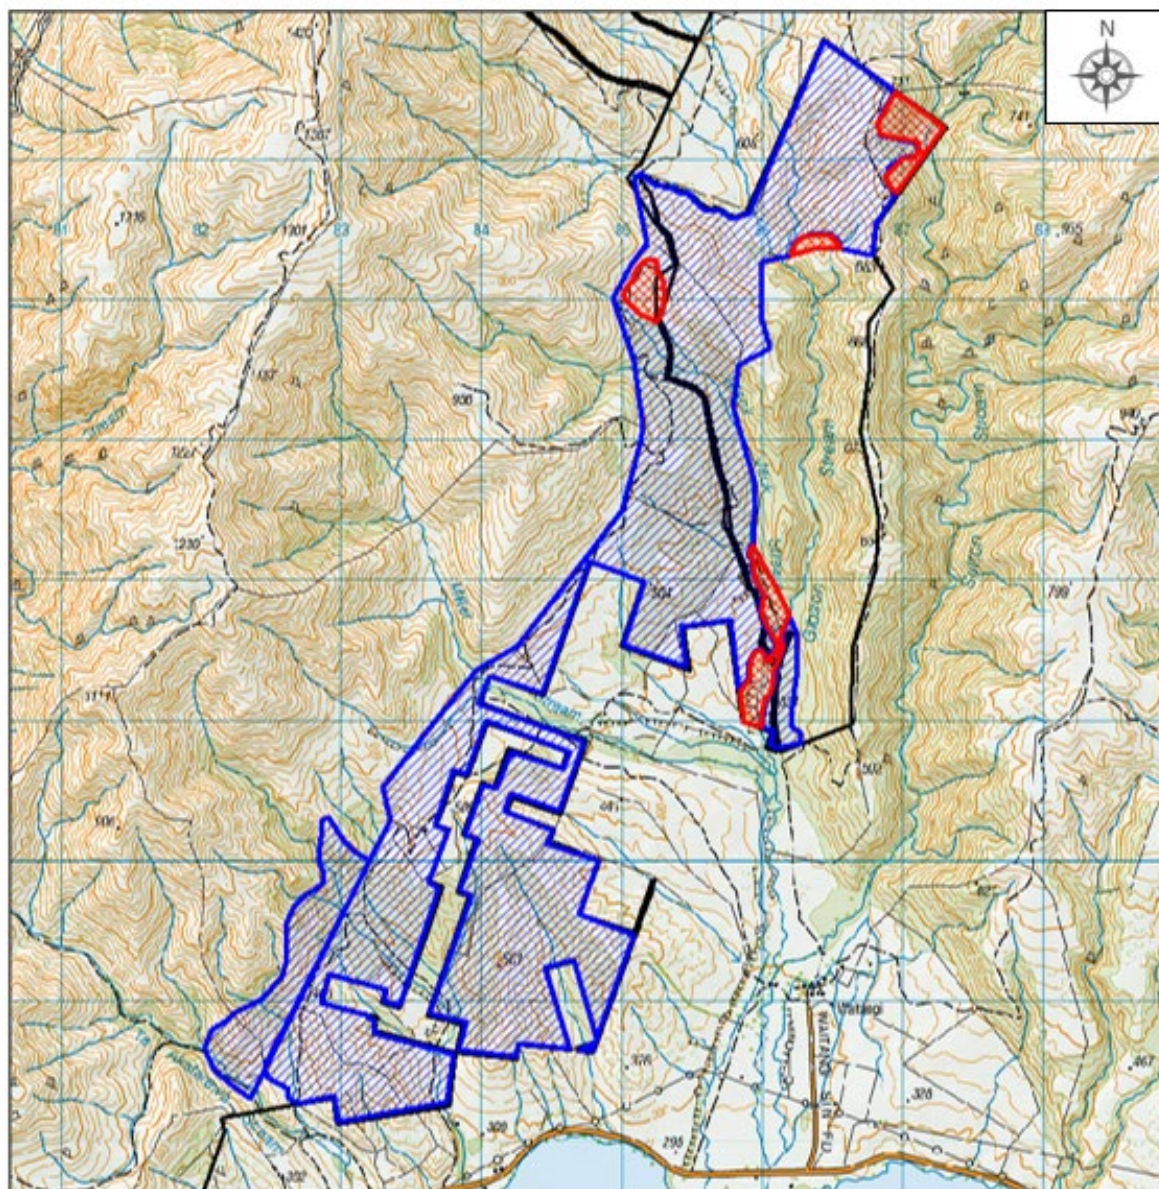

Map 1. Topographical Map of Areas Approved and Declined to Clear Scrub (Scale 1:34,000)

**Te Akatarawa Pastoral Lease (PT 023)**

**Scrub Clearance Approval/Decline Map**      Scale 1:34,000

-  Pastoral Lease Boundary
-  Areas **approved** for clearing scrub, subject to conditions of this Notice of Decision
-  Areas **declined** consent for clearing scrub

Map 2. Google Earth Map of Areas Approved and Declined to Clear Scrub

**Te Akatarawa Pastoral Lease (PT 023)**

**Scrub Clearance Approval/Decline Map**

- Pastoral Lease Boundary
- ▨ Areas **approved** for clearing scrub, subject to conditions of this Notice of Decision
- ▧ Areas **declined** consent for clearing scrub