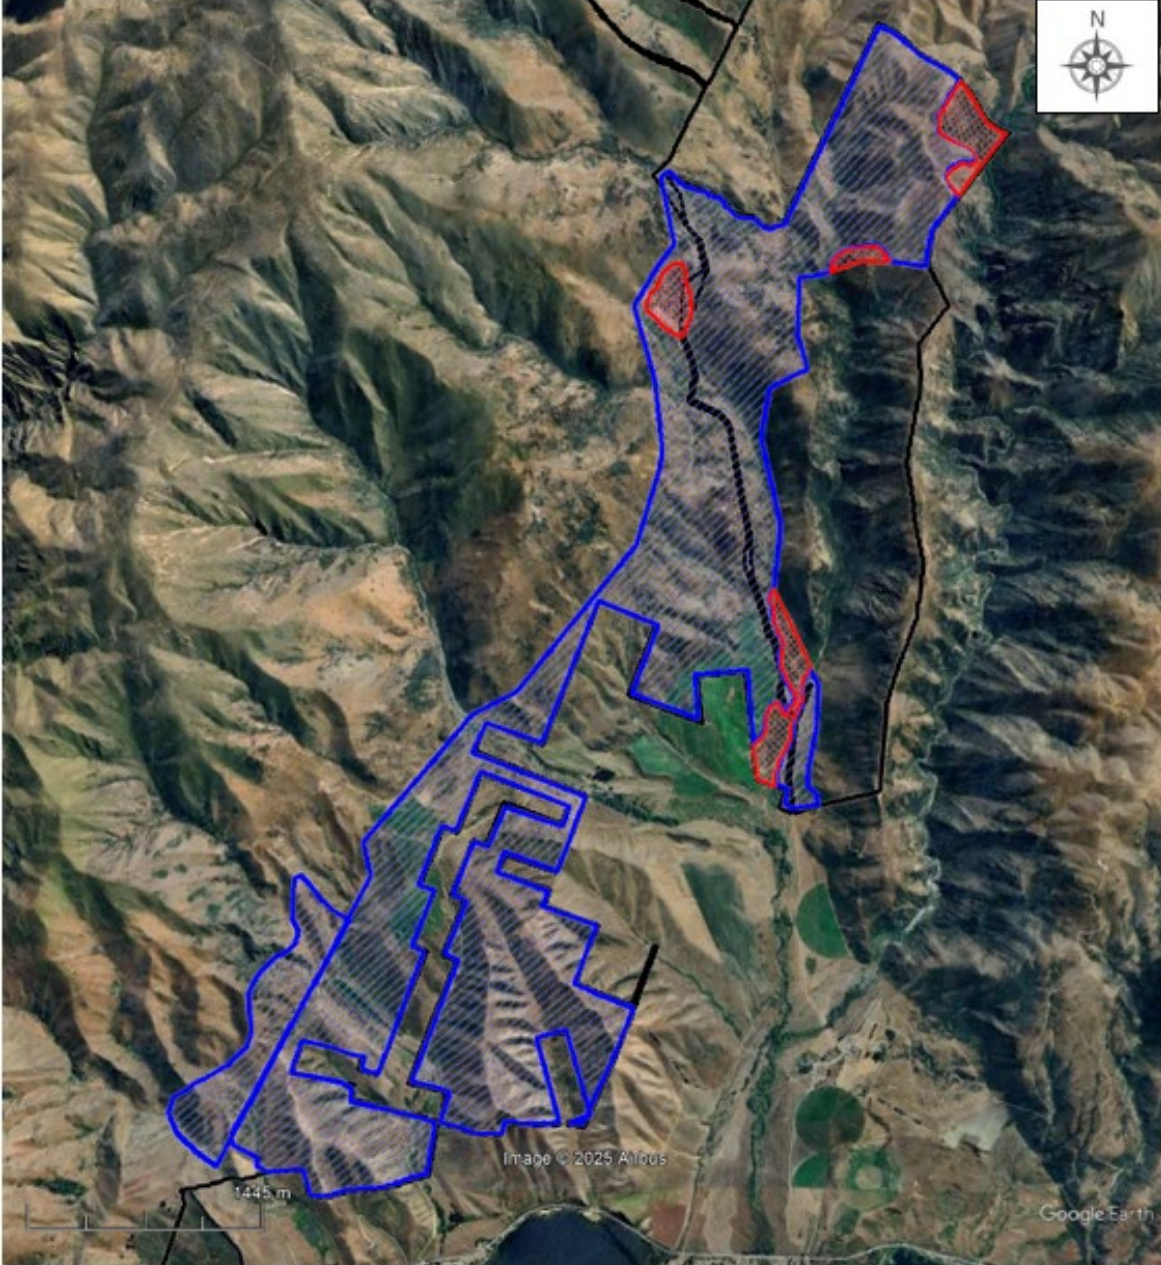

Map 1. Topographical Map of Areas Approved and Declined to Clear Scrub (Scale 1:34,000)

**Te Akatarawa Pastoral Lease (PT 023)**

**Scrub Clearance Approval/Decline Map**      Scale 1:34,000

-  Pastoral Lease Boundary
-  Areas **approved** for clearing scrub, subject to conditions of this Notice of Decision
-  Areas **declined** consent for clearing scrub

Map 2. Google Earth Map of Areas Approved and Declined to Clear Scrub

**Te Akatarawa Pastoral Lease (PT 023)**

**Scrub Clearance Approval/Decline Map**

- Pastoral Lease Boundary
- ▨ Areas **approved** for clearing scrub, subject to conditions of this Notice of Decision
- ▧ Areas **declined** consent for clearing scrub