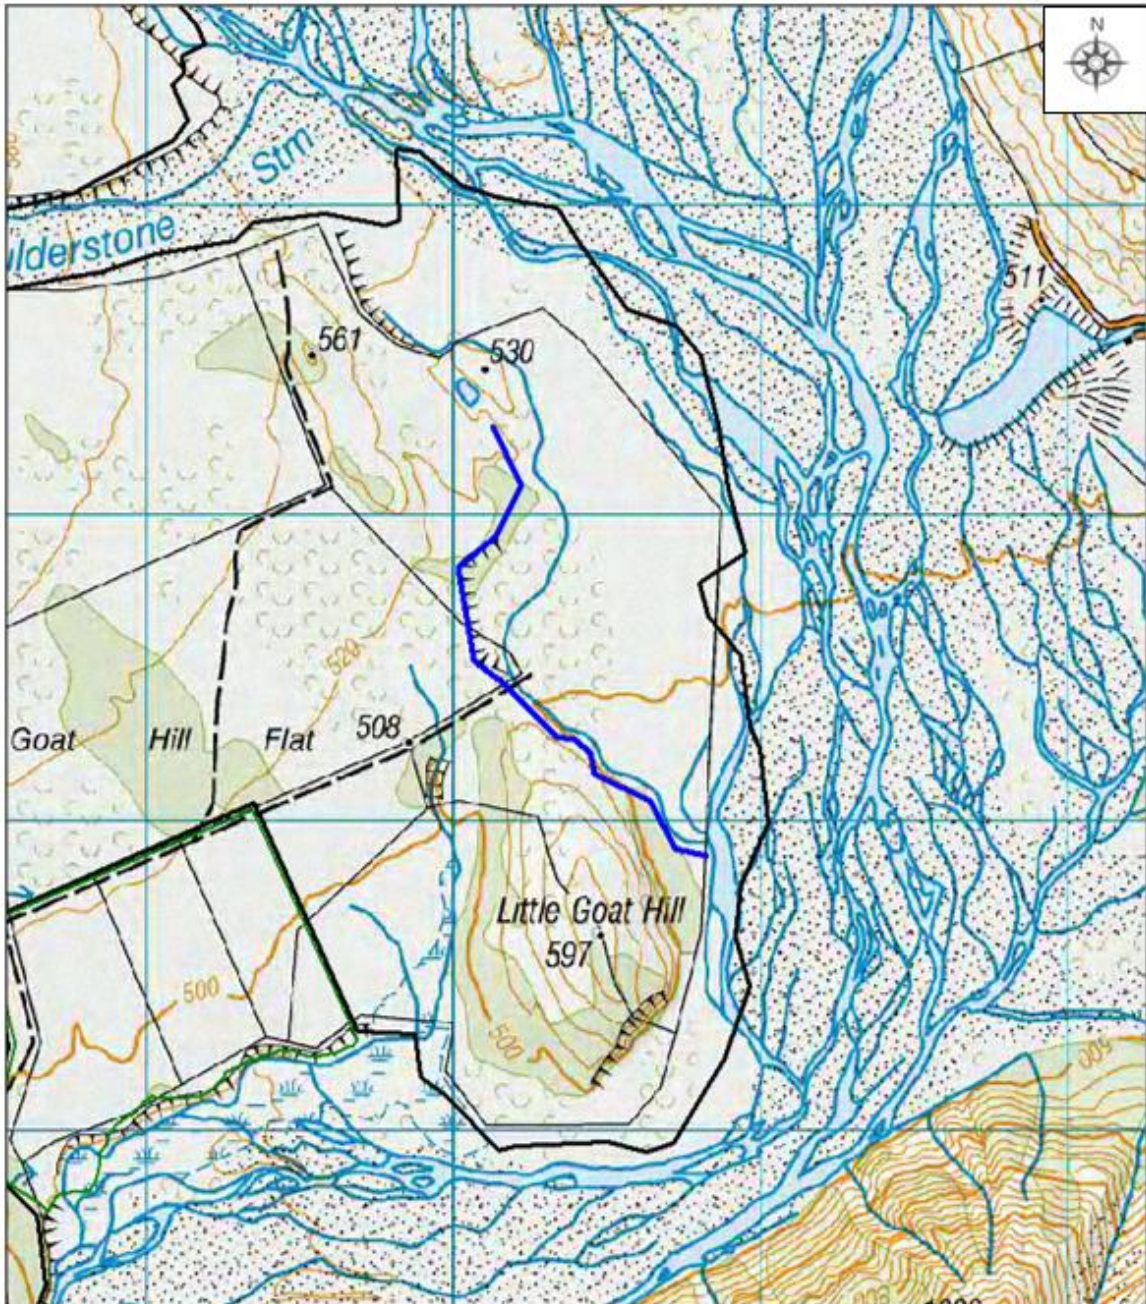

# 1. Topographical Map of Areas Approved to Clear Scrub and Disturb Soil at Jacks Fan on Mt Algidus

## 2. Topographical Map of Areas Approved to Clear Scrub and Disturb Soil at Goat Hill Flat on Mt Algidus Station

Mt Algidus Pastoral Lease (PC 039)

Clear Scrub Consent Area – Goat Hill Flat – May 2022

— Pastoral Lease Boundary

— Area approved to Clear Scrub, subject to the conditions in this Notice of Decision