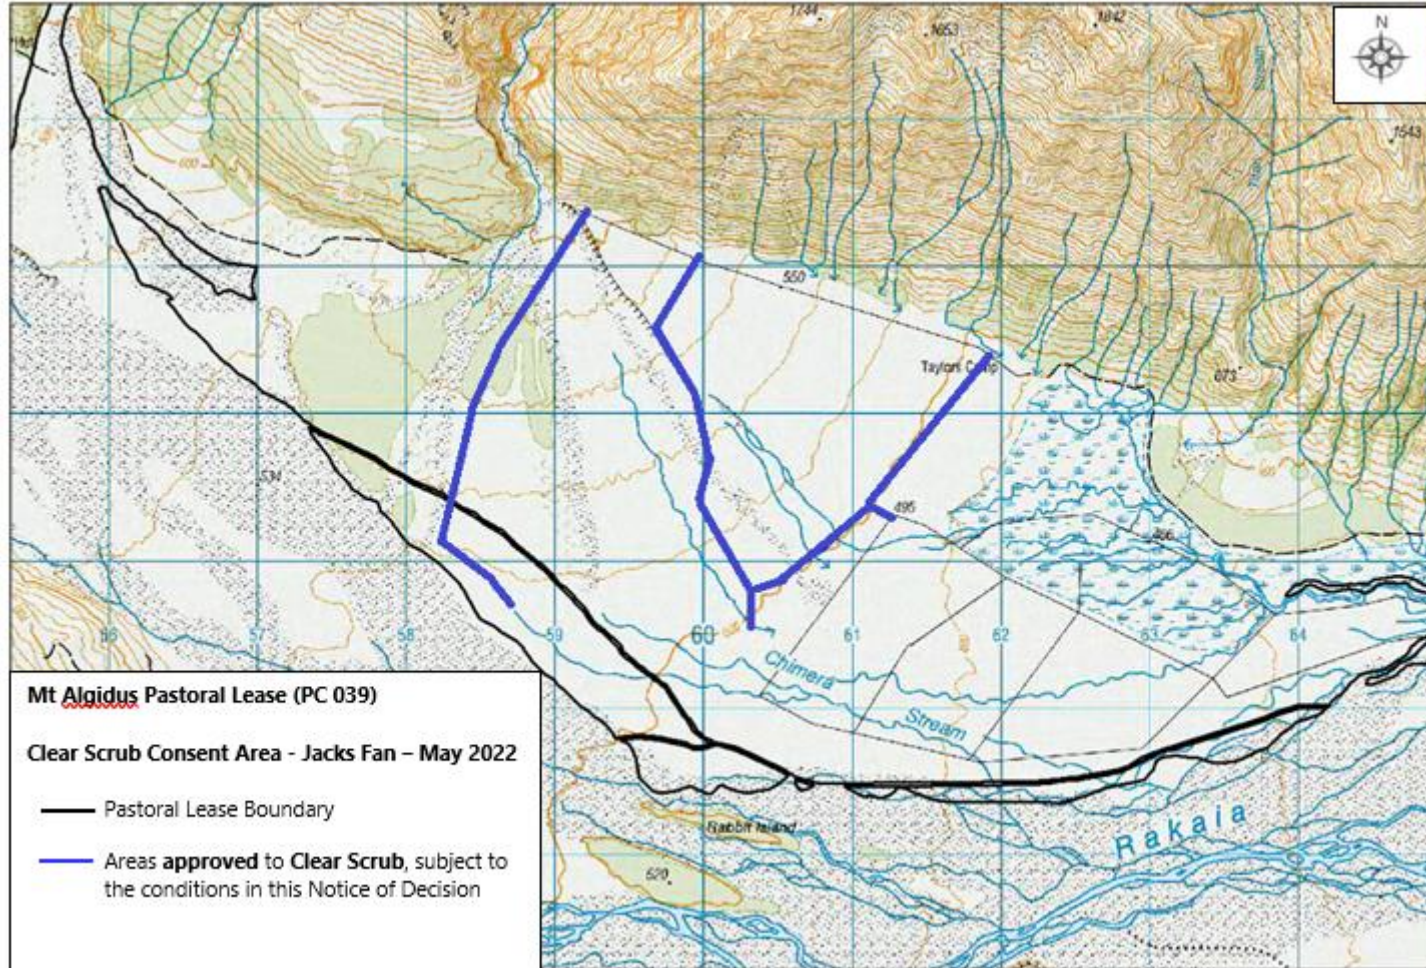

# 1. Topographical Map of Areas Approved to Clear Scrub and Disturb Soil at Jacks Fan on Mt Algidus

## 2. Topographical Map of Areas Approved to Clear Scrub and Disturb Soil at Goat Hill Flat on Mt Algidus Station

Mt Algidus Pastoral Lease (PC 039)

Clear Scrub Consent Area – Goat Hill Flat – May 2022

— Pastoral Lease Boundary

— Area approved to Clear Scrub, subject to the conditions in this Notice of Decision