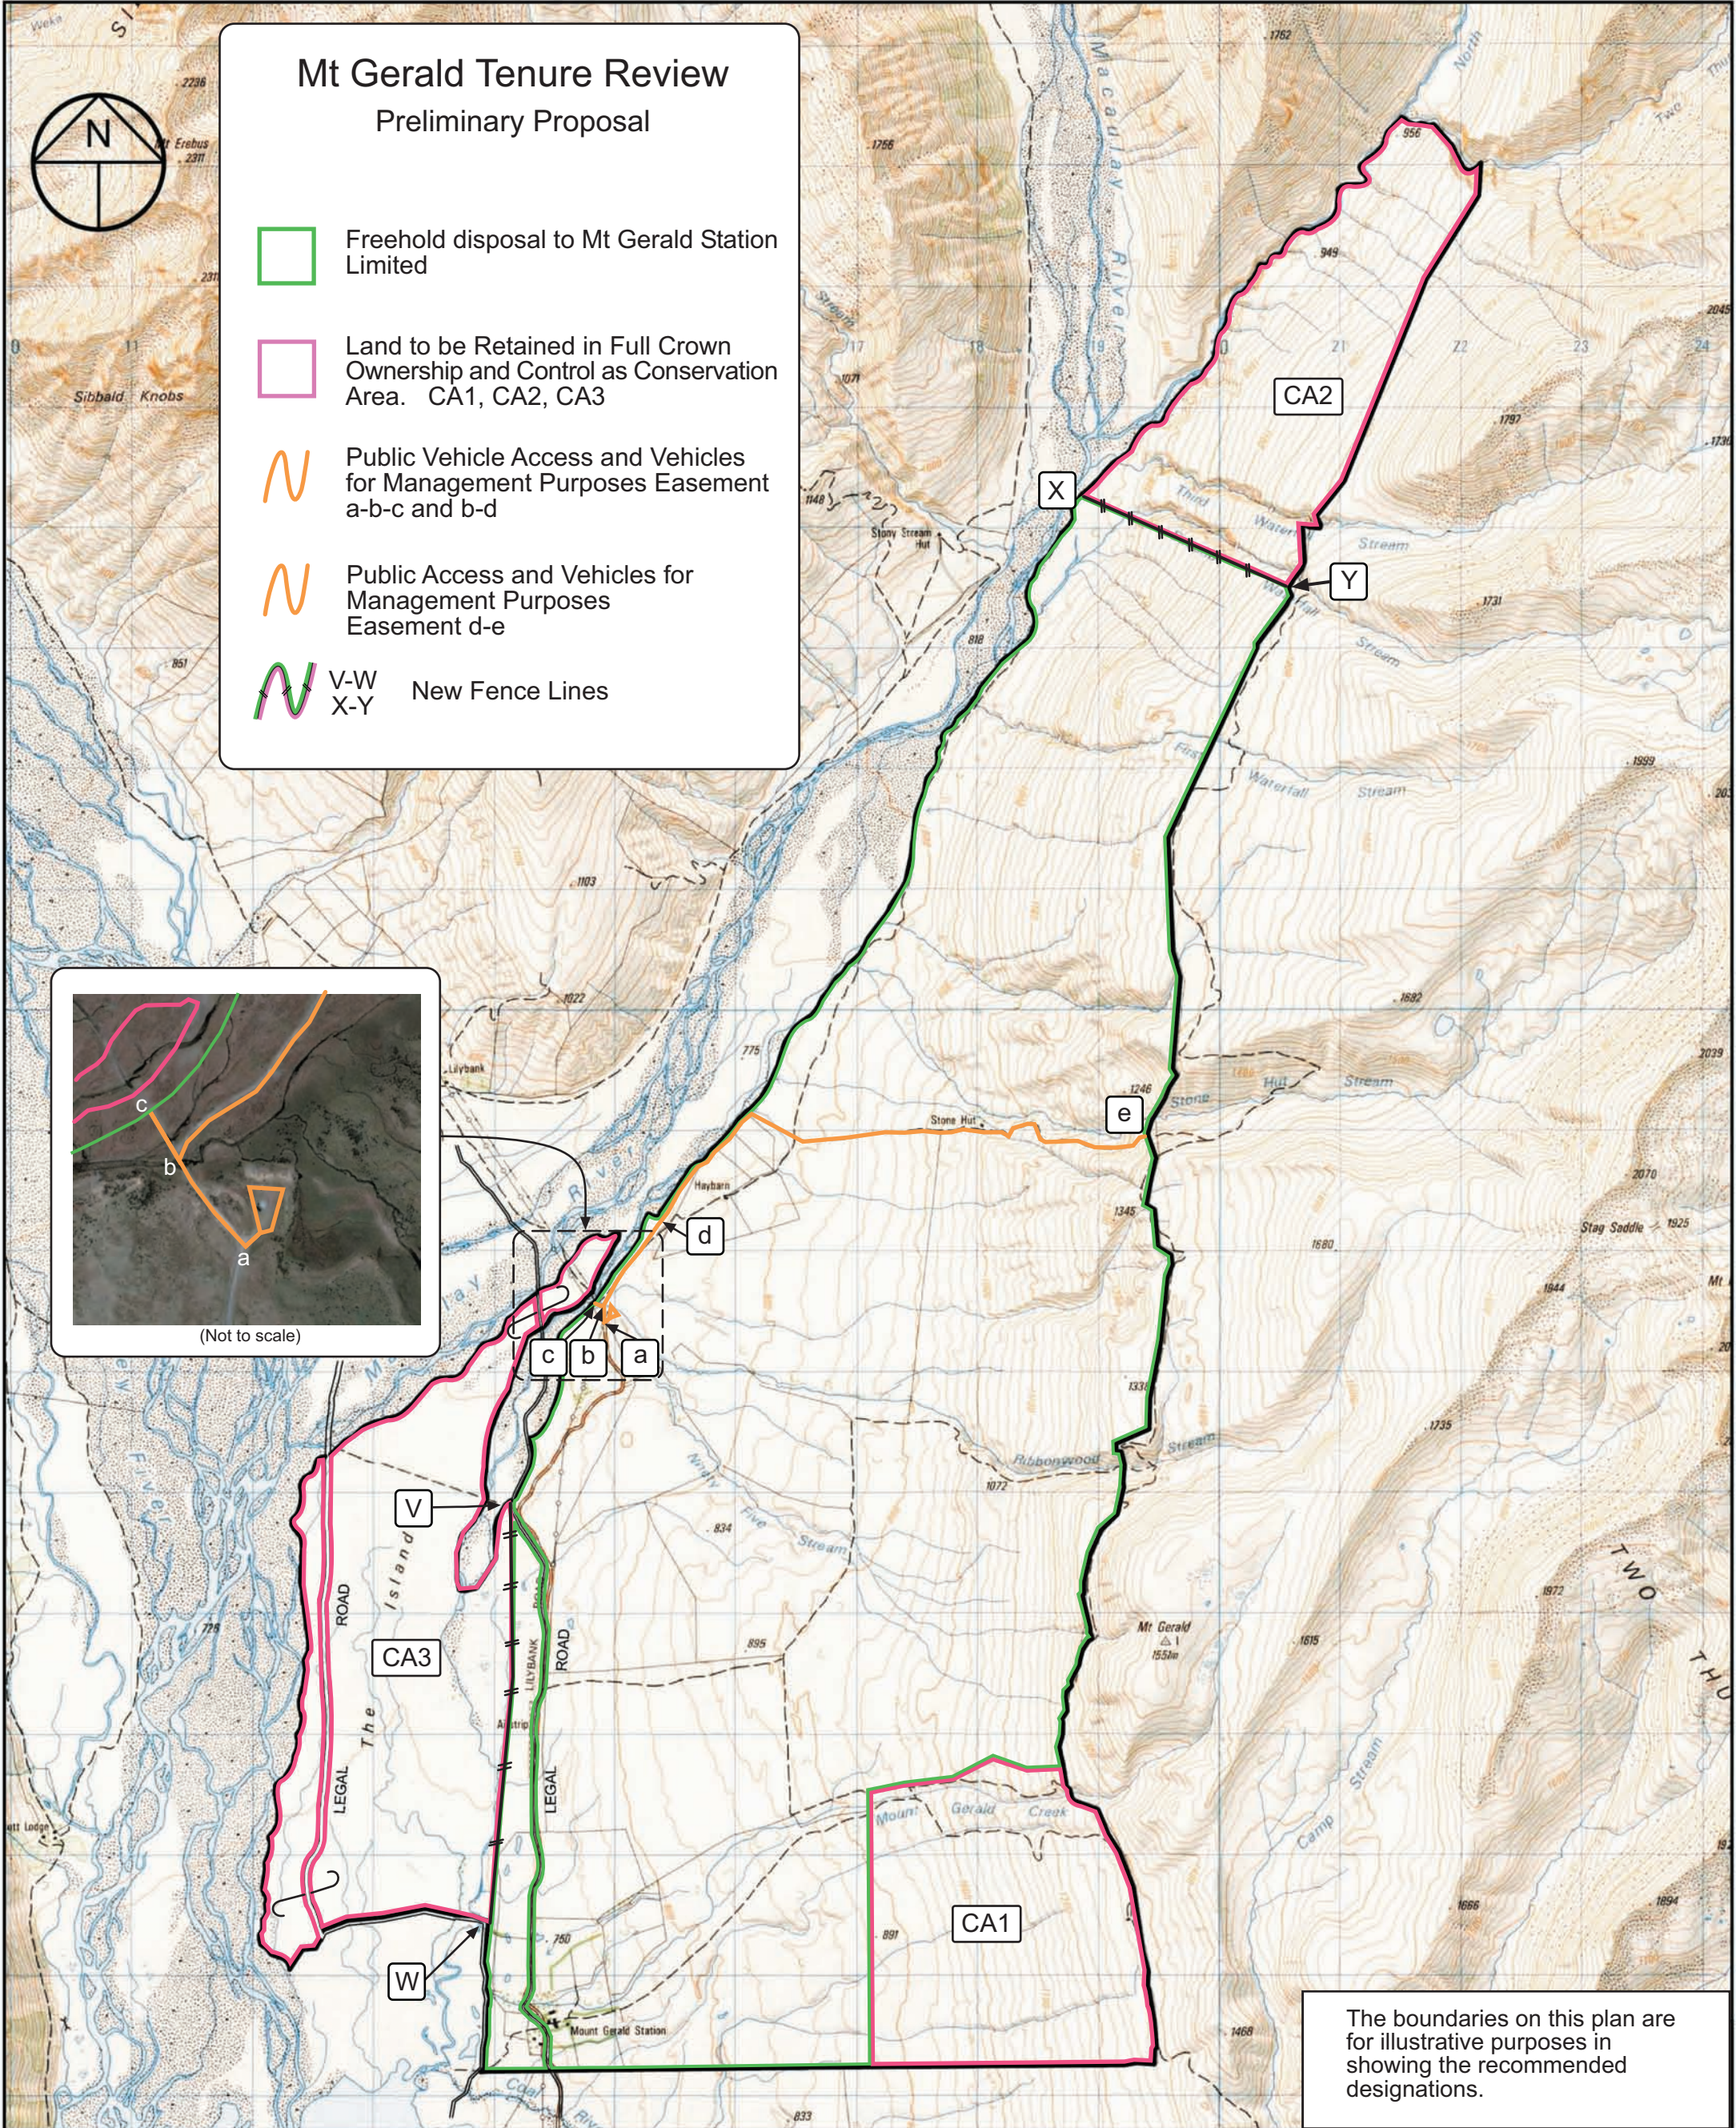

Crown Pastoral Land Tenure Review

Lease name : MT GERALD

Lease number : PT 010

Preliminary Proposal Designations Plan

The attached plan is a copy of the Designations Plan included in the Preliminary Proposal for the above review.

The report attached is released under the Official Information Act 1982.

The boundaries on this plan are for illustrative purposes in showing the recommended designations.

Mt Gerald

Scale 1:50000

Version	1	2	3	4	5
Canterbury Land District					Sheet 1 of 1
Topographic Map 260 - 136					Date 12/12/01