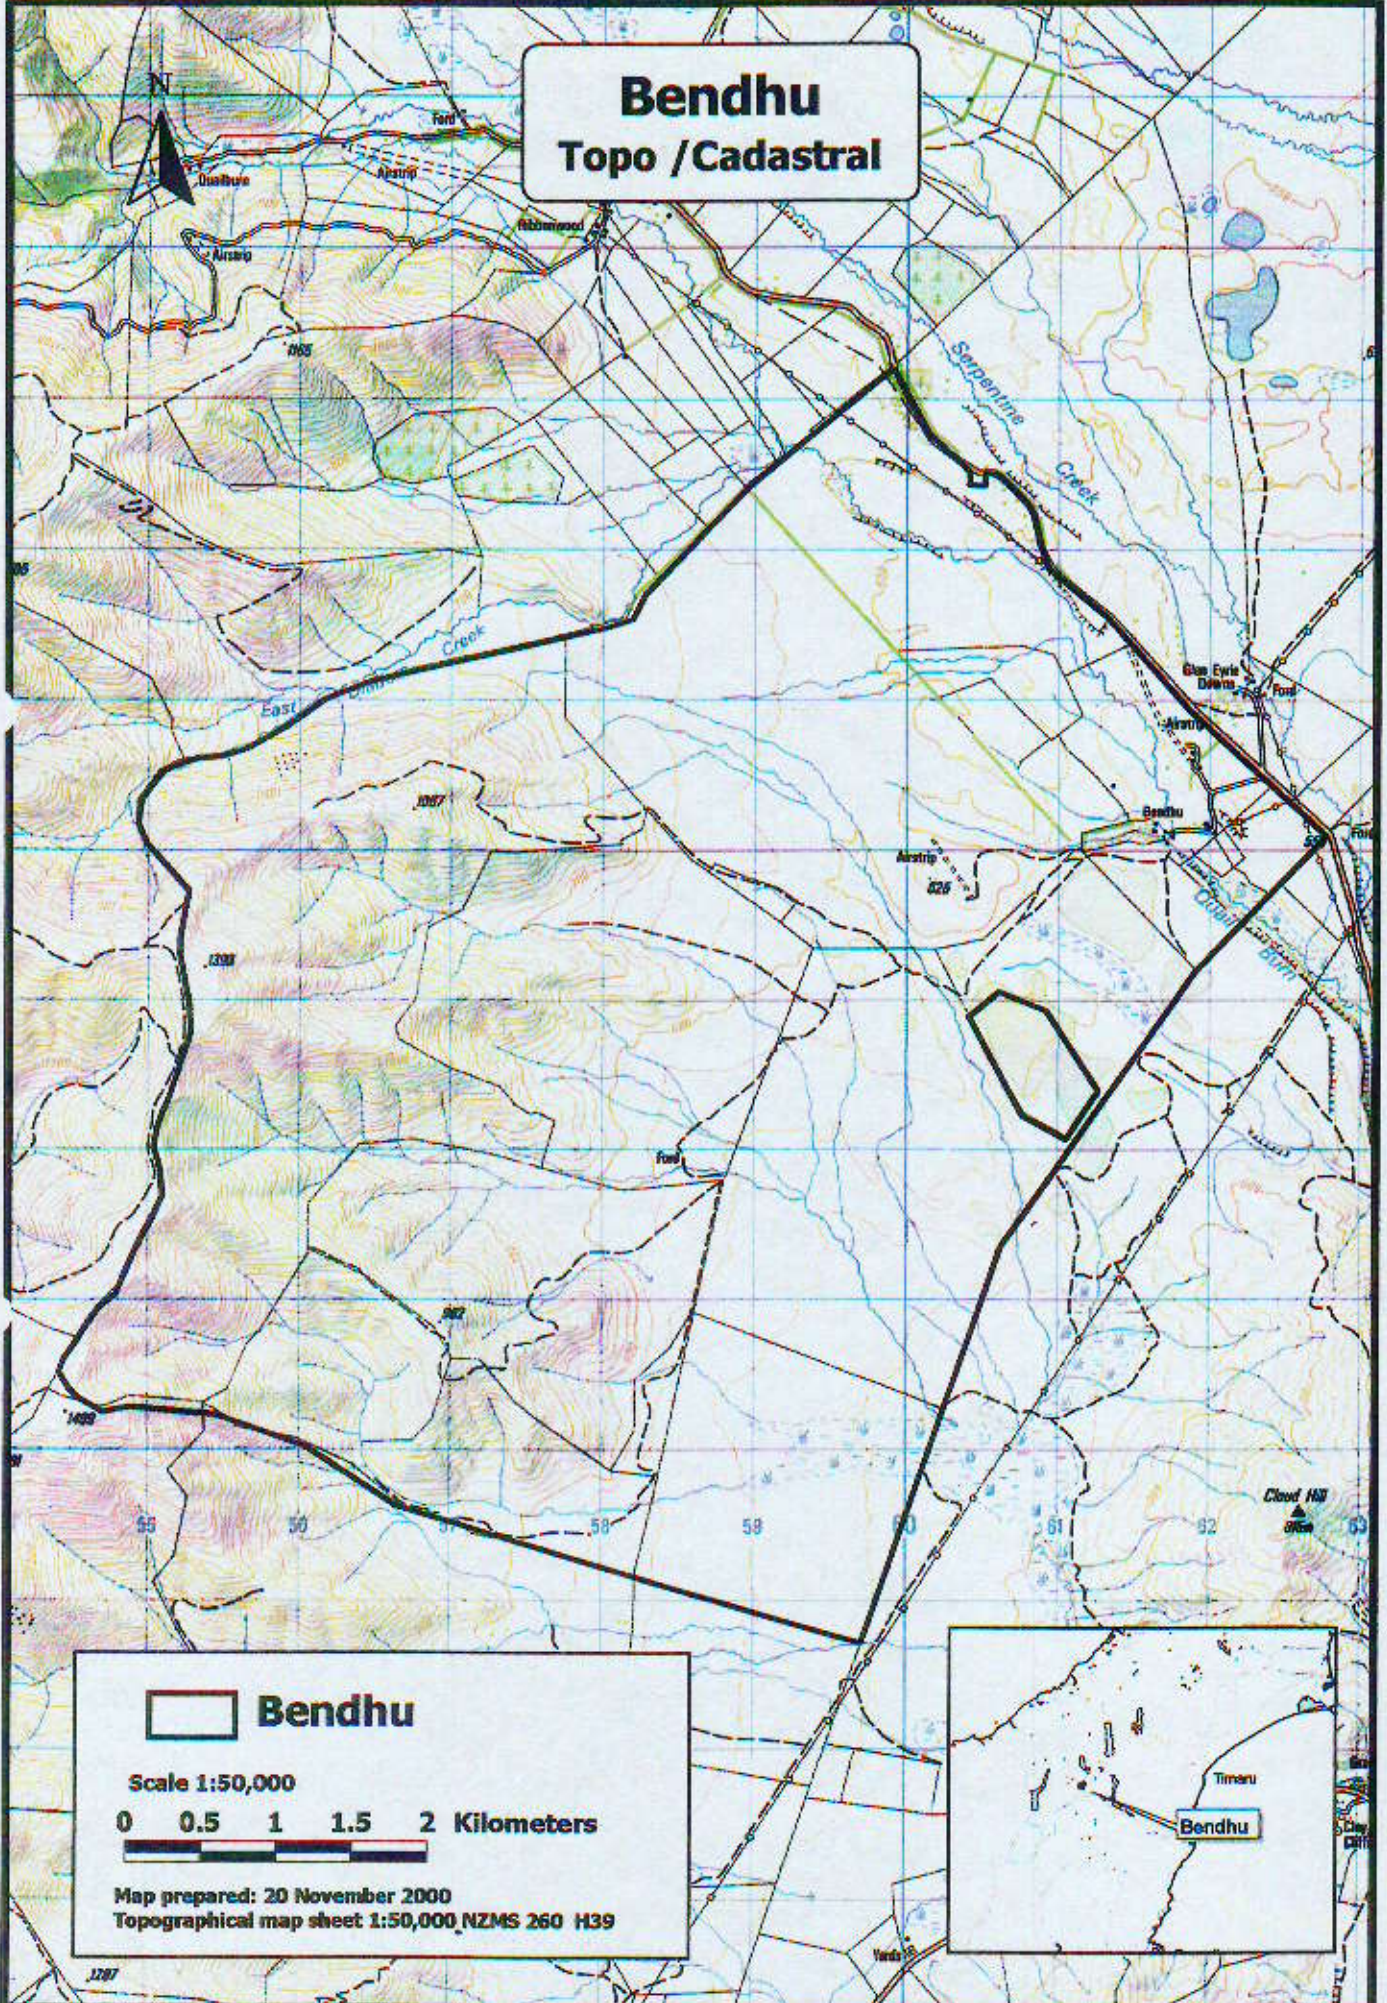

Crown Pastoral Land Tenure Review

Lease name : Ben Dhu Station

Lease number : PO 222

Plans attaching to the conservation resources report

These plans attach to and support the conservation resources report provided by the Department of Conservation.

They are released under the Official information Act 1982.

Copied October 2002

Bendhu Topo / Cadastral

 **Bendhu**

Scale 1:50,000

0 0.5 1 1.5 2 Kilometers

Map prepared: 20 November 2000
Topographical map sheet 1:50,000 NZMS 260 H39