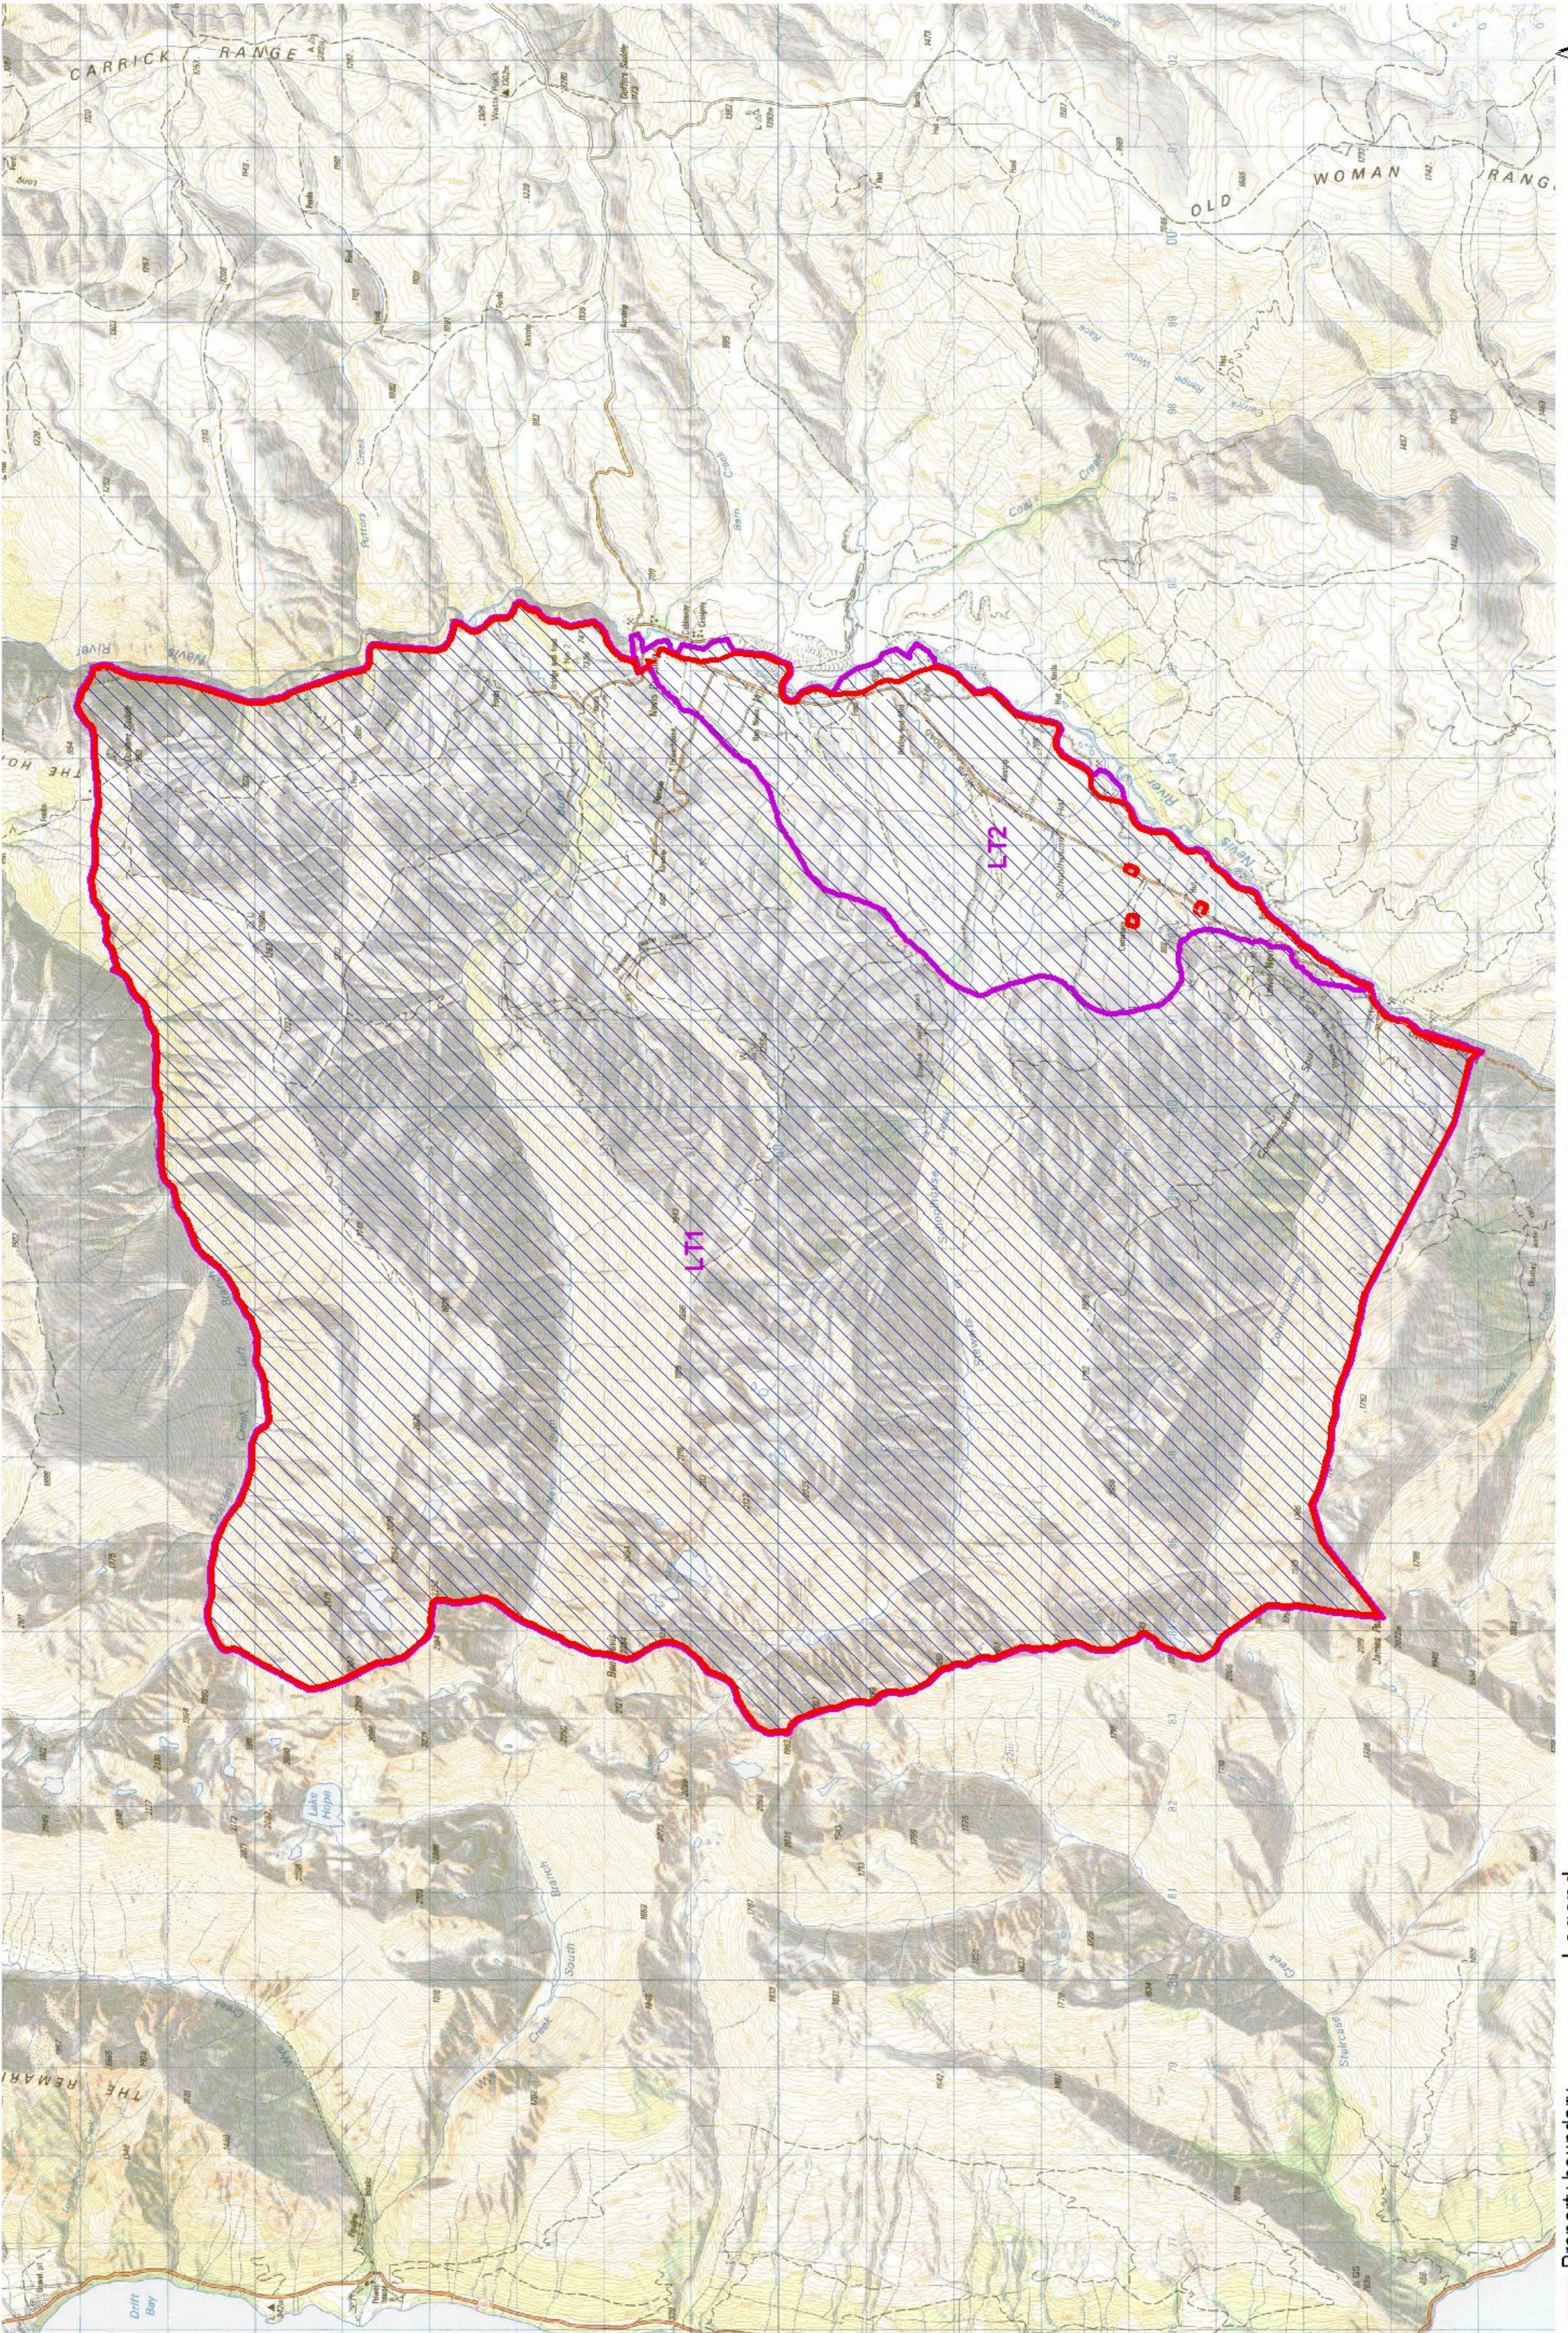

Crown Pastoral Land Tenure Review

Lease name : BEN NEVIS

Lease number : PO 241

**Plan attaching to the Conservation
Resources Report**

**- Landscape Units &
Landscape Values Map**

The following plan forms part of the Conservation Resources Report provided by the Department of Conservation.

It is released under the Official information Act 1982.

September

05

Map 4.2.2 Land type units and Landscape Values

Legend

-  Property boundary
-  Landtype units
-  Areas that make significant contribution to the natural landscape of the high country
-  LT1 : Mountainlands and Front Faces
-  LT2 : Nevis Valley Intermontane Basin