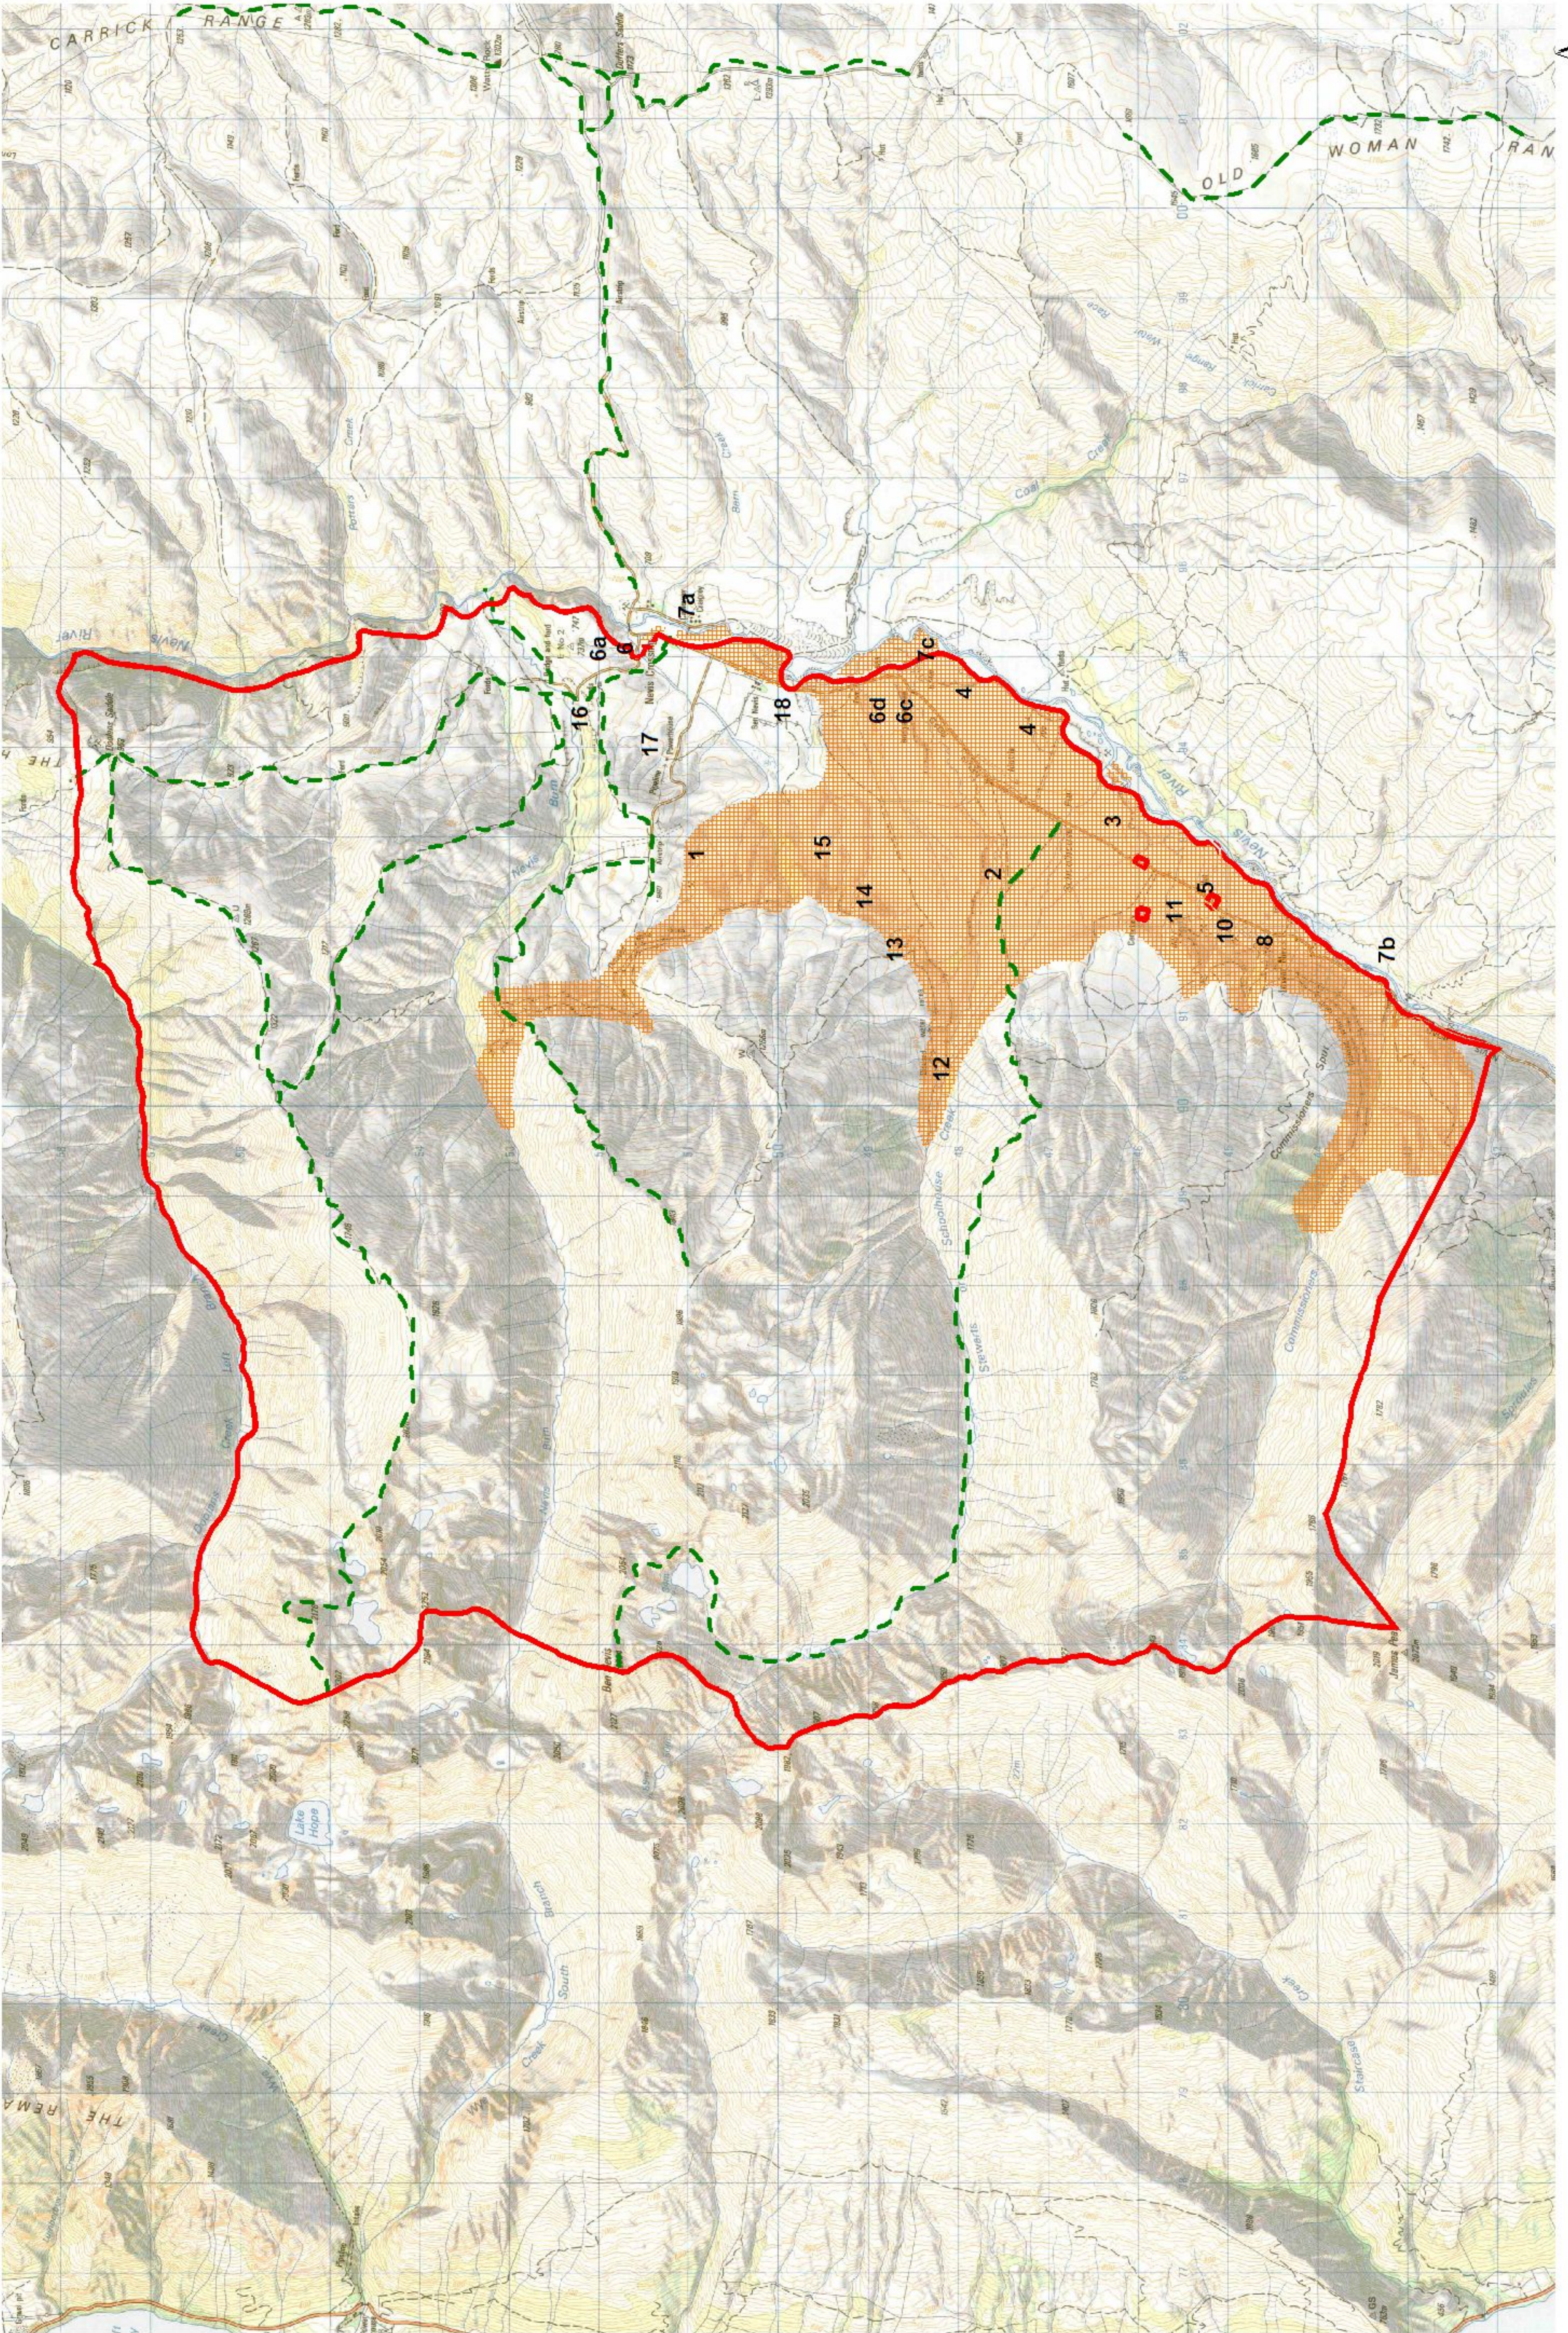

## **Crown Pastoral Land Tenure Review**

**Lease name : BEN NEVIS**

**Lease number : PO 241**

**Plan attaching to the Conservation  
Resources Report**

**- Significant Inherent Values Map –  
Historic / Recreation**

The following plan forms part of the Conservation Resources Report provided by the Department of Conservation.

It is released under the Official information Act 1982.

**September**

**05**

Map 4.2.4. Significant inherent values: Historic / Recreation  
Ben Nevis Pastoral Lease

**Legend**

-  Property boundary
-  Recreational routes
-  Historic areas