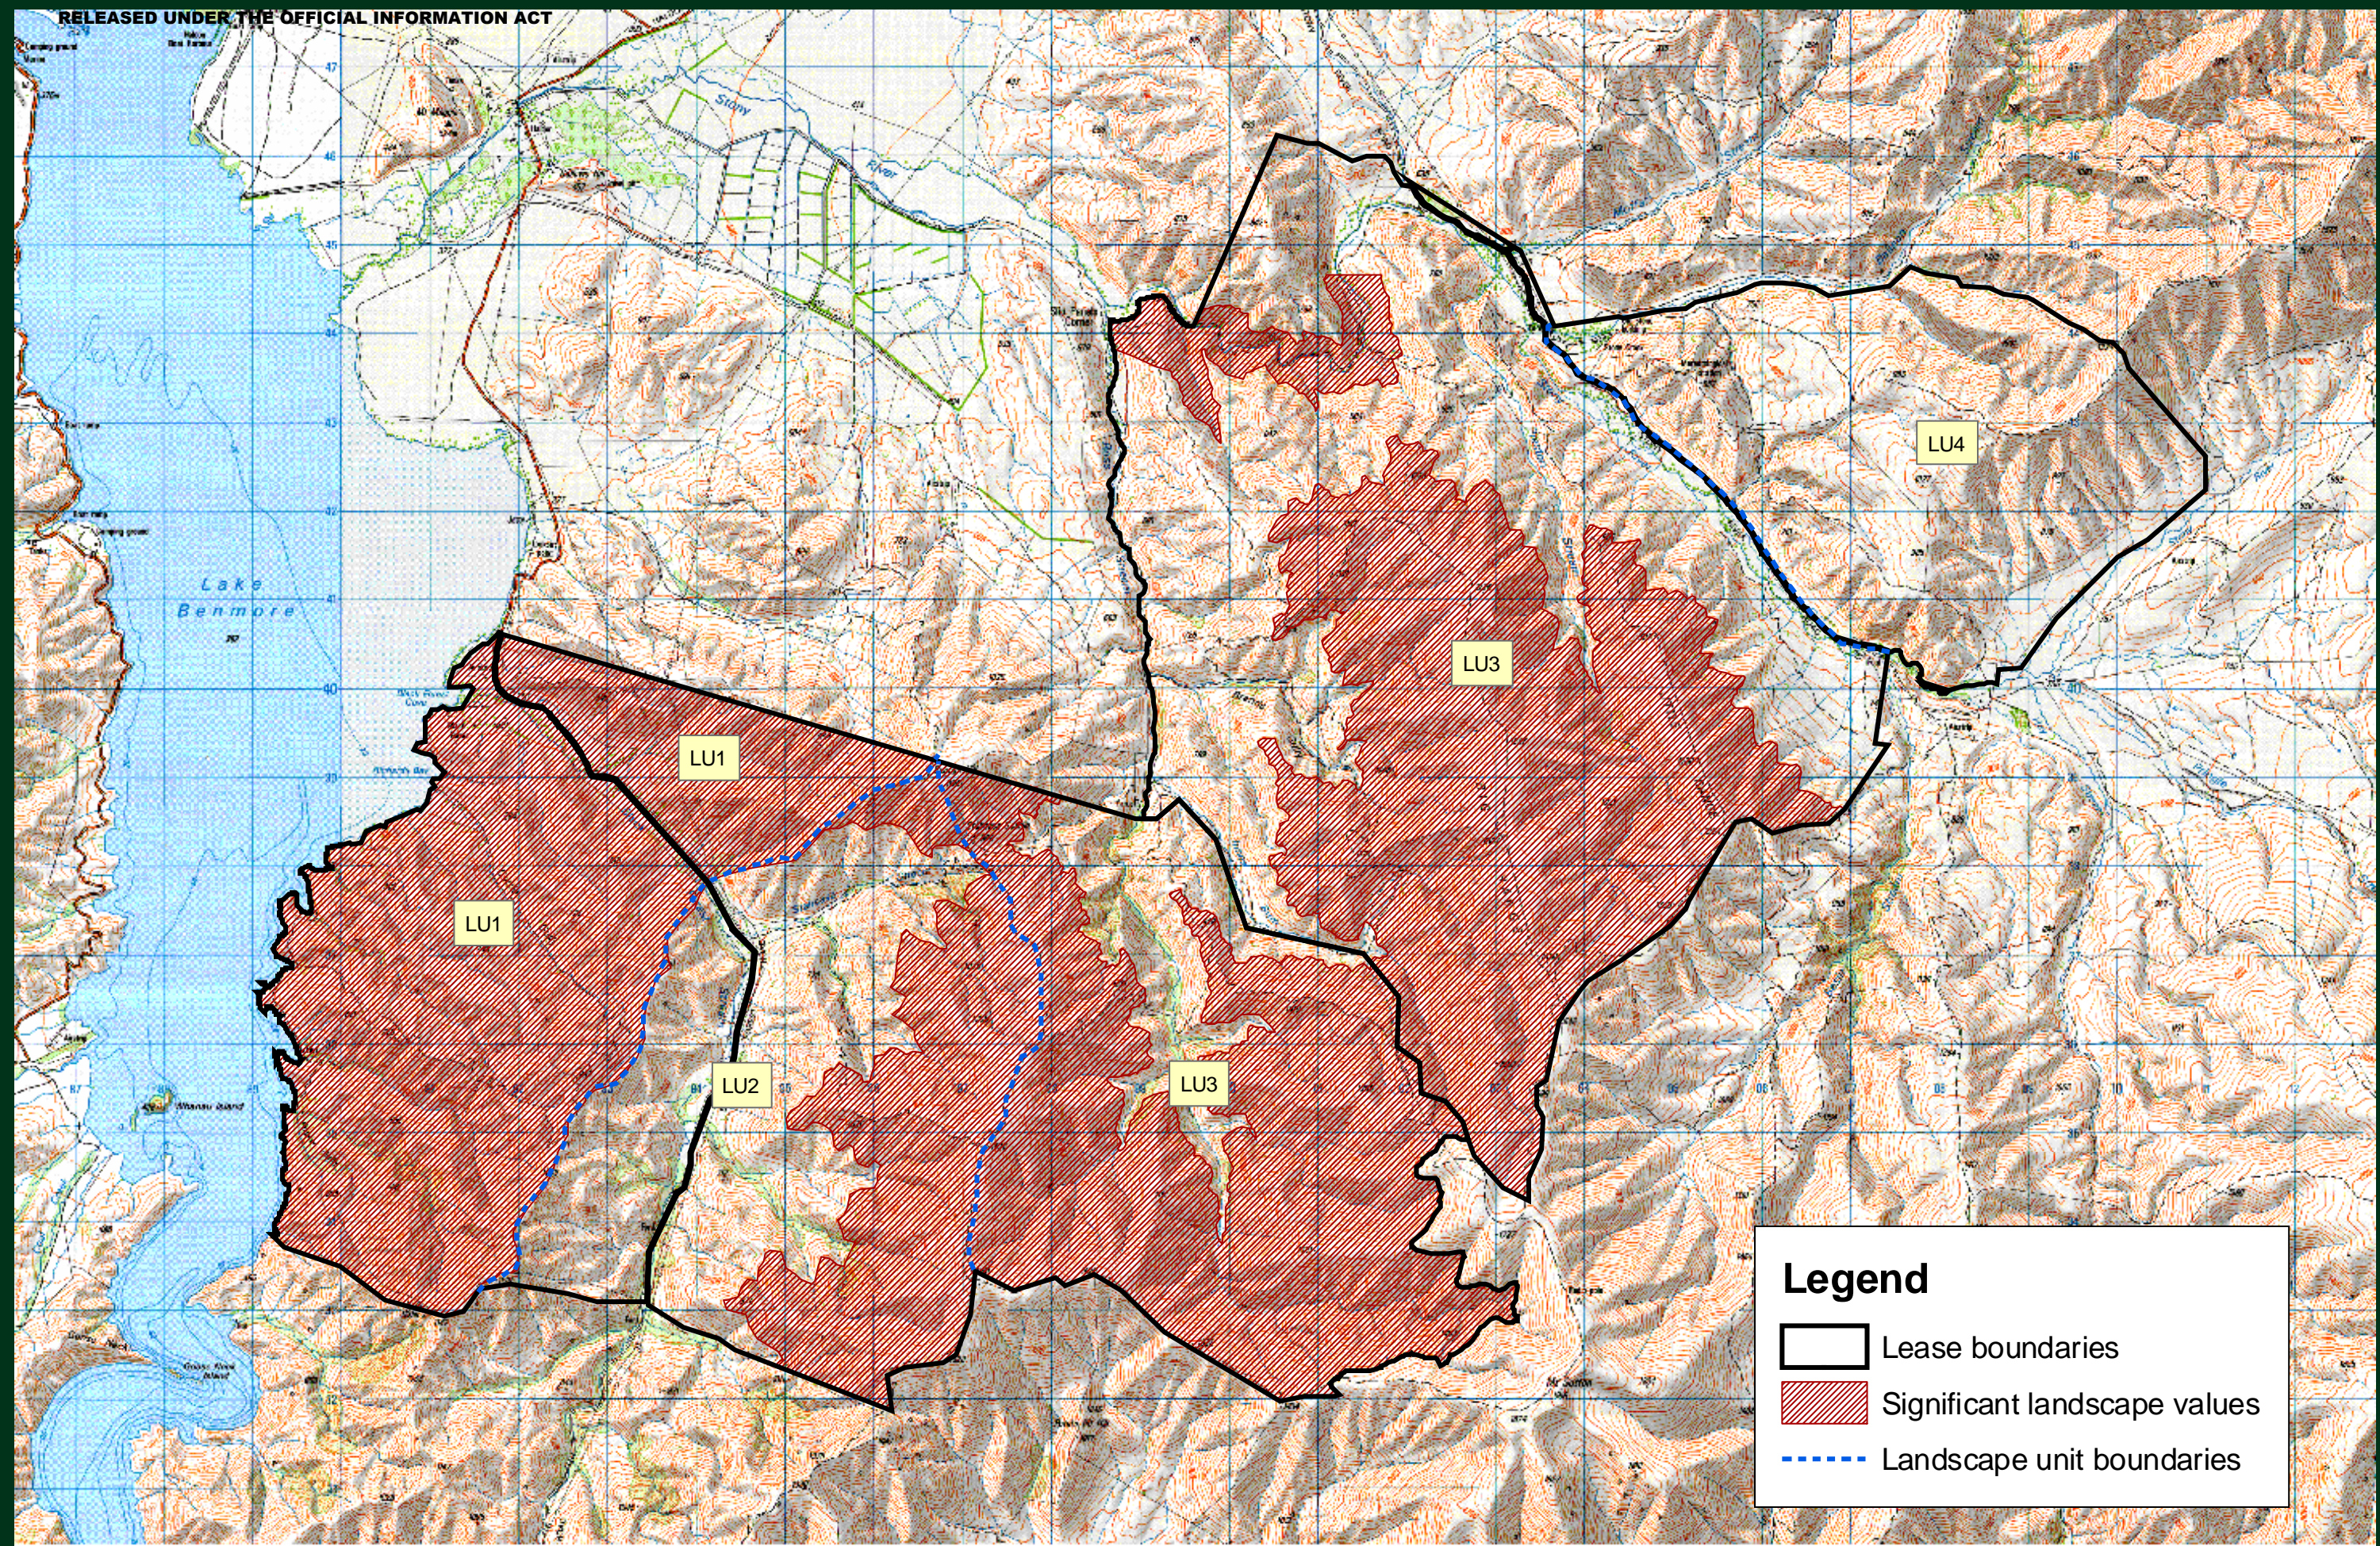

Crown Pastoral Land Tenure Review

Lease name : BLACK FOREST

Lease number : PT 118

**Plan attaching to the Conservation
Resources Report
- Landscape Units &
Landscape Values Map**

The following plan forms page 12 of the Conservation Resources Report provided by the Department of Conservation.

It is released under the Official information Act 1982.

May

08

Legend

-  Lease boundaries
-  Significant landscape values
-  Landscape unit boundaries