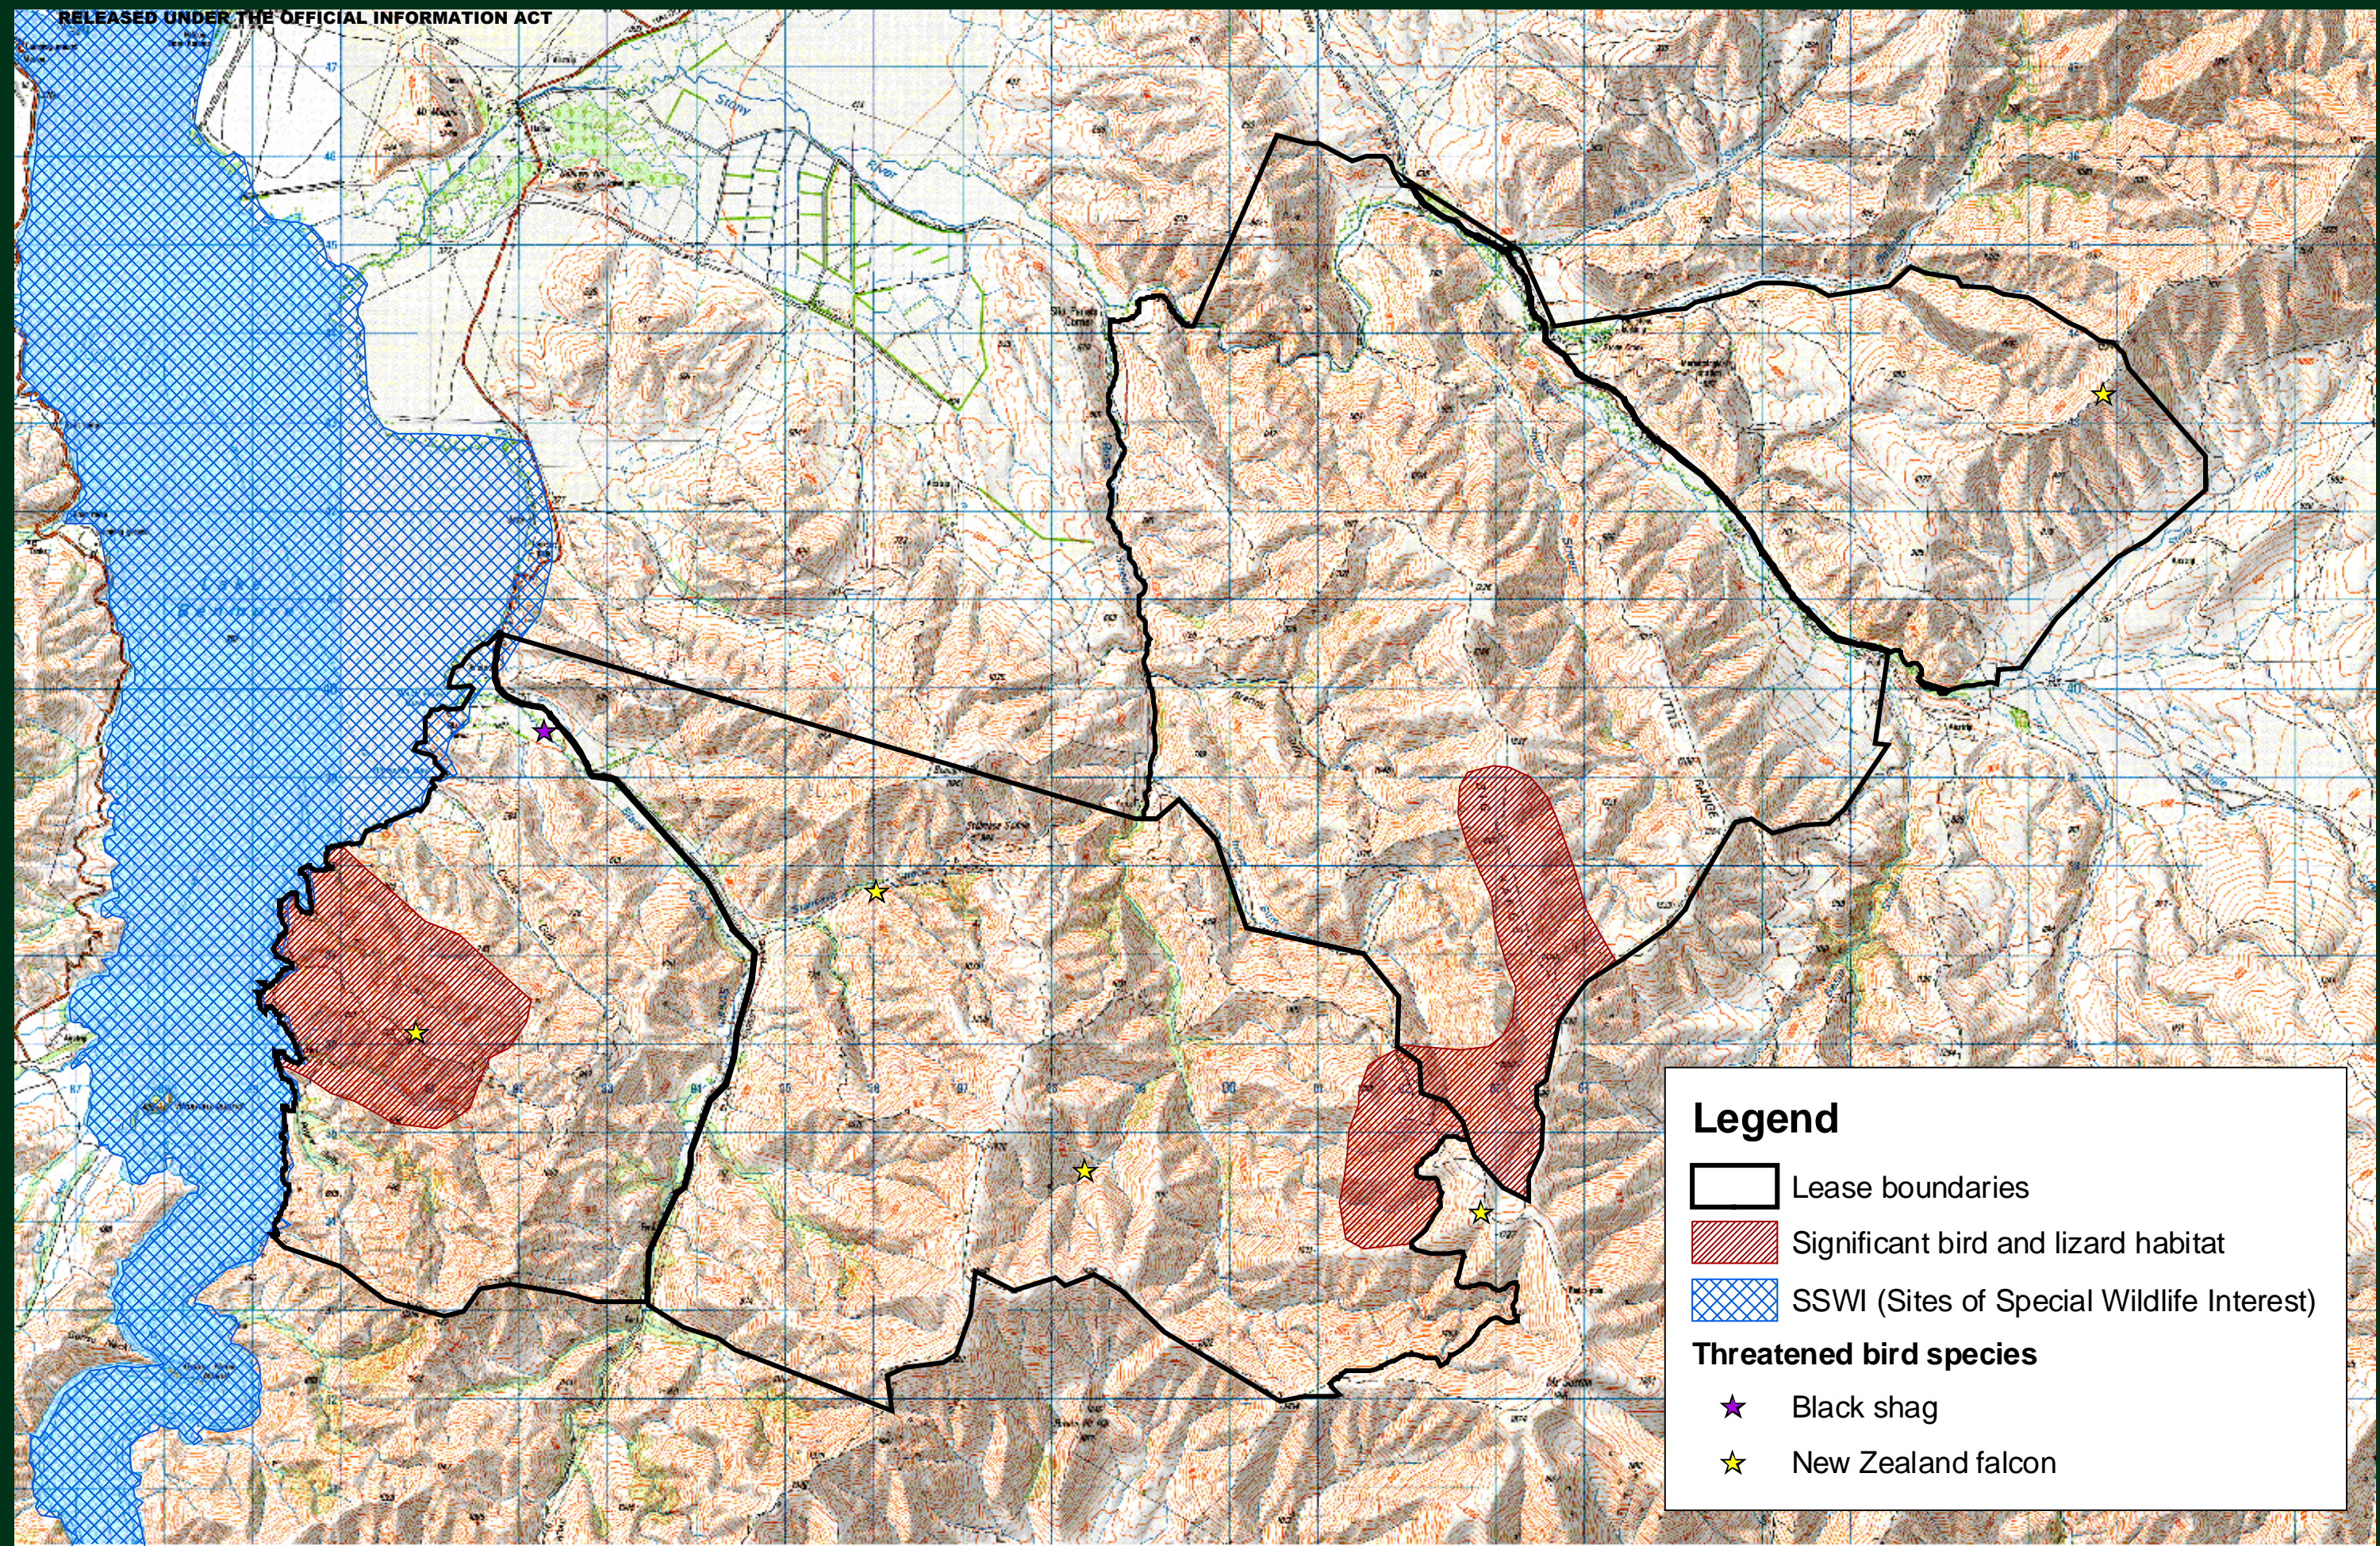

Crown Pastoral Land Tenure Review

Lease name : BLACK FOREST

Lease number : PT 118

Plan attaching to the Conservation Resources Report - Bird & Lizard Values Map

The following plan forms page 41 of the Conservation Resources Report provided by the Department of Conservation.

It is released under the Official information Act 1982.

May

08

Legend

- Lease boundaries
- Significant bird and lizard habitat
- SSWI (Sites of Special Wildlife Interest)

Threatened bird species

- Black shag
- New Zealand falcon