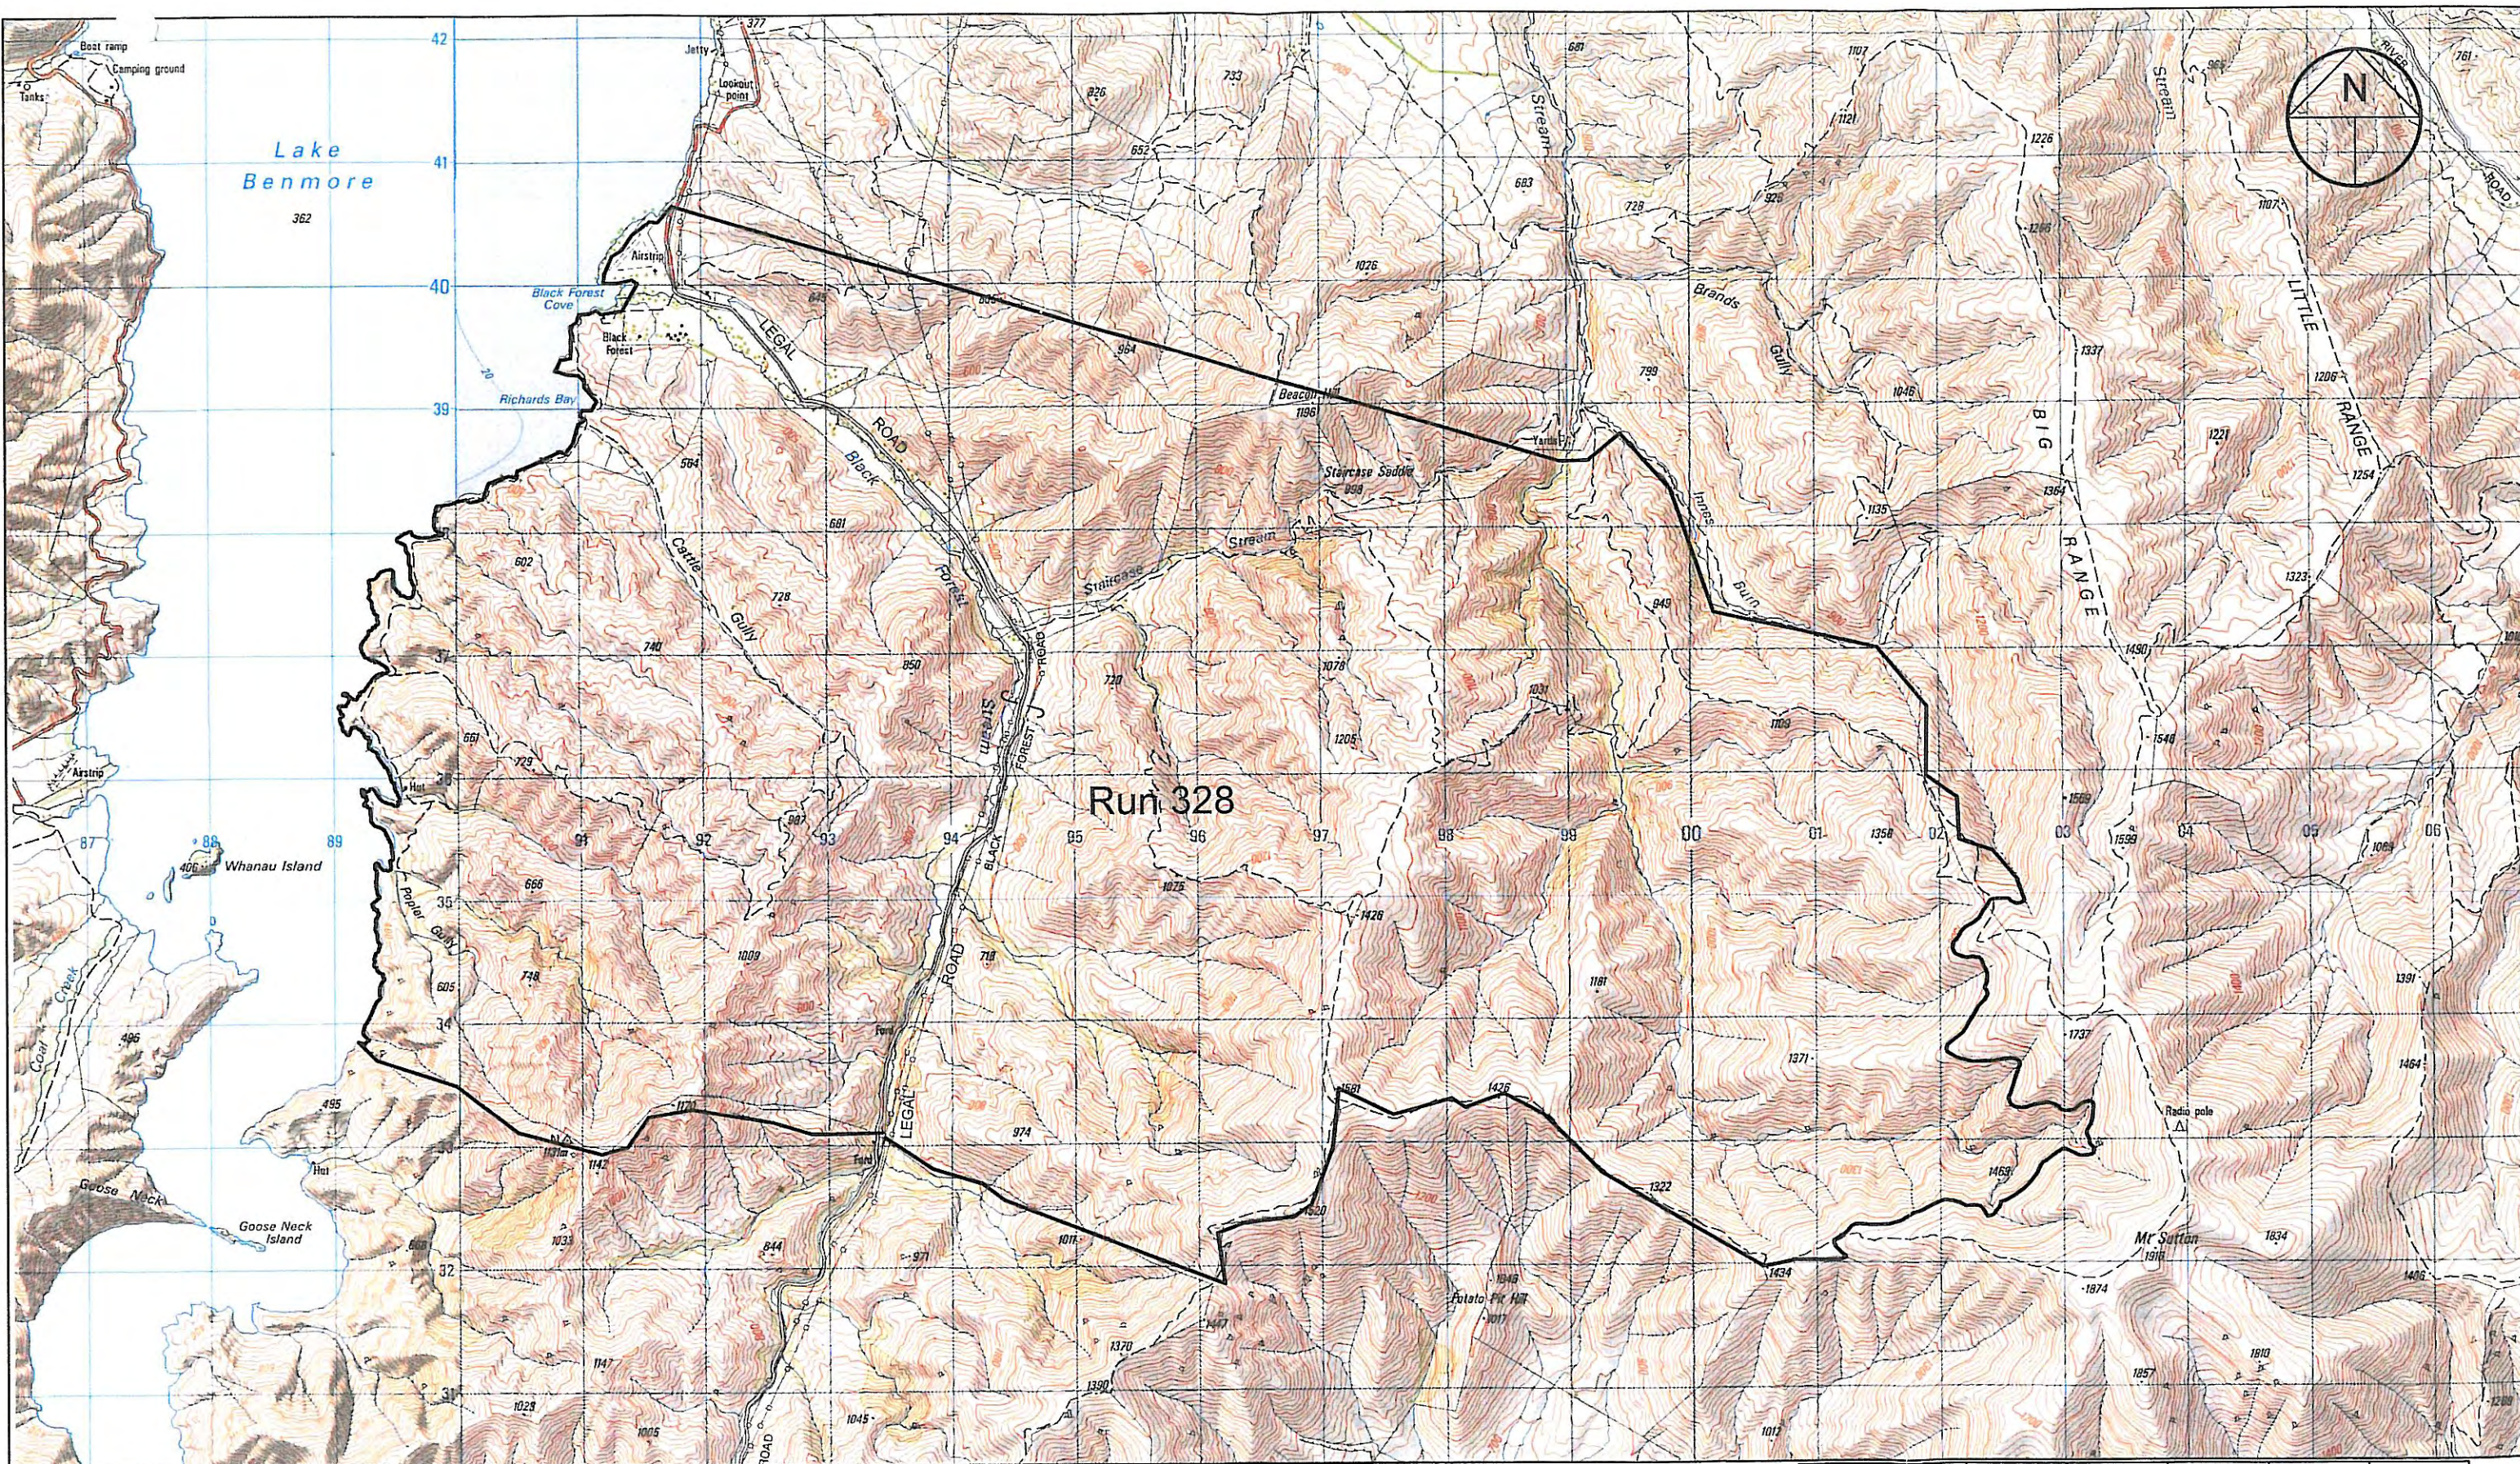

Crown Pastoral Land Tenure Review

Lease name : BLACK FOREST

Lease number : PT 118

Due Diligence Report - Plans

These plans attach to and support the Due Diligence Report.

They are released under the Official Information Act 1982.

August

06

Run 328

Black Forest

Scale 1:50000

Marginal Strip Subject to Sec 24(9)

Conservation Act 1987 -----

Version	1	2	3	4	5
---------	---	---	---	---	---

Canterbury Land District
Topographic map 260 - H39, 139

Sheet 1 of 1
Date: 14/03/02