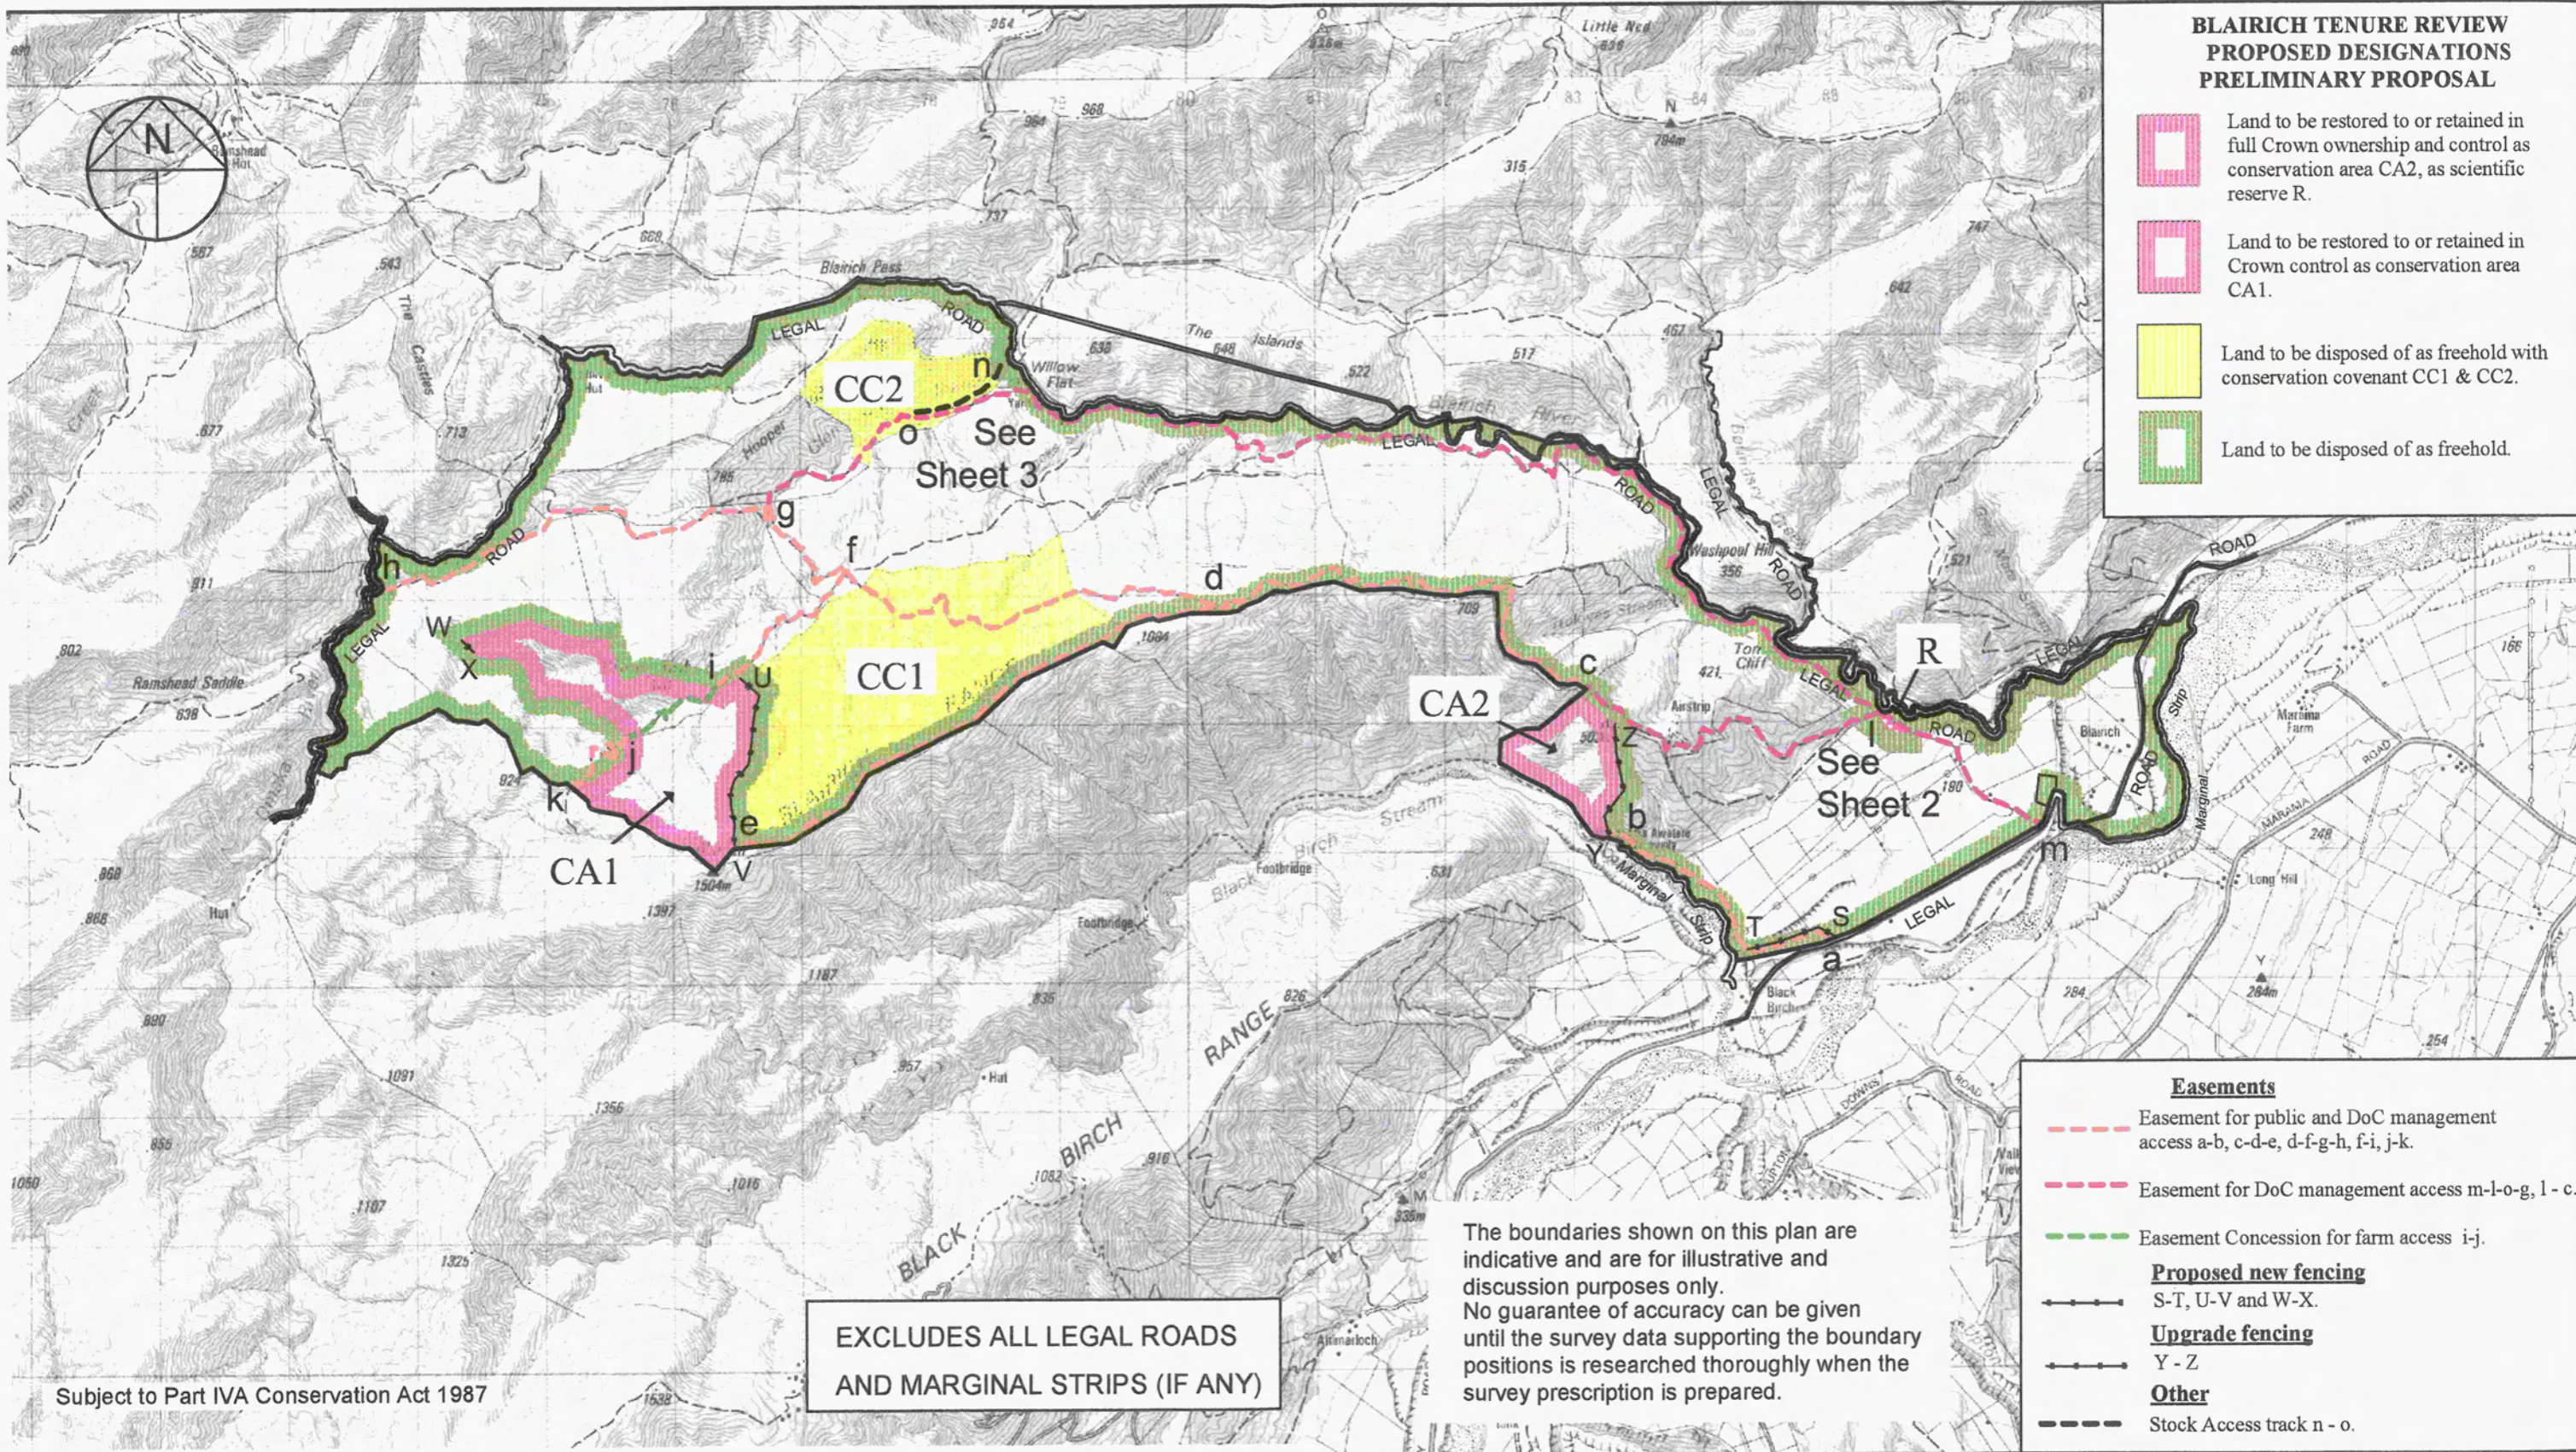

Crown Pastoral Land Tenure Review

Lease name : Blairich

Lease number : PM 026

Designations Plan

The attached plan is a copy of the Designations Plan included in the Preliminary Proposal for the above review.

The report attached is released under the Official Information Act 1982.

May

07

This plan accurately portrays the Blairich pastoral lease boundaries in accordance with the land status certified by the Chief Surveyor on 18/07/01
Peter King, Crown Accredited Supplier

Blairich

Scale 1:50000

Version	1	2	3	4	5
Marlborough Land District Topographic map 260 - P29	Sheet 1 of 3				
	Date: 21/02/06				