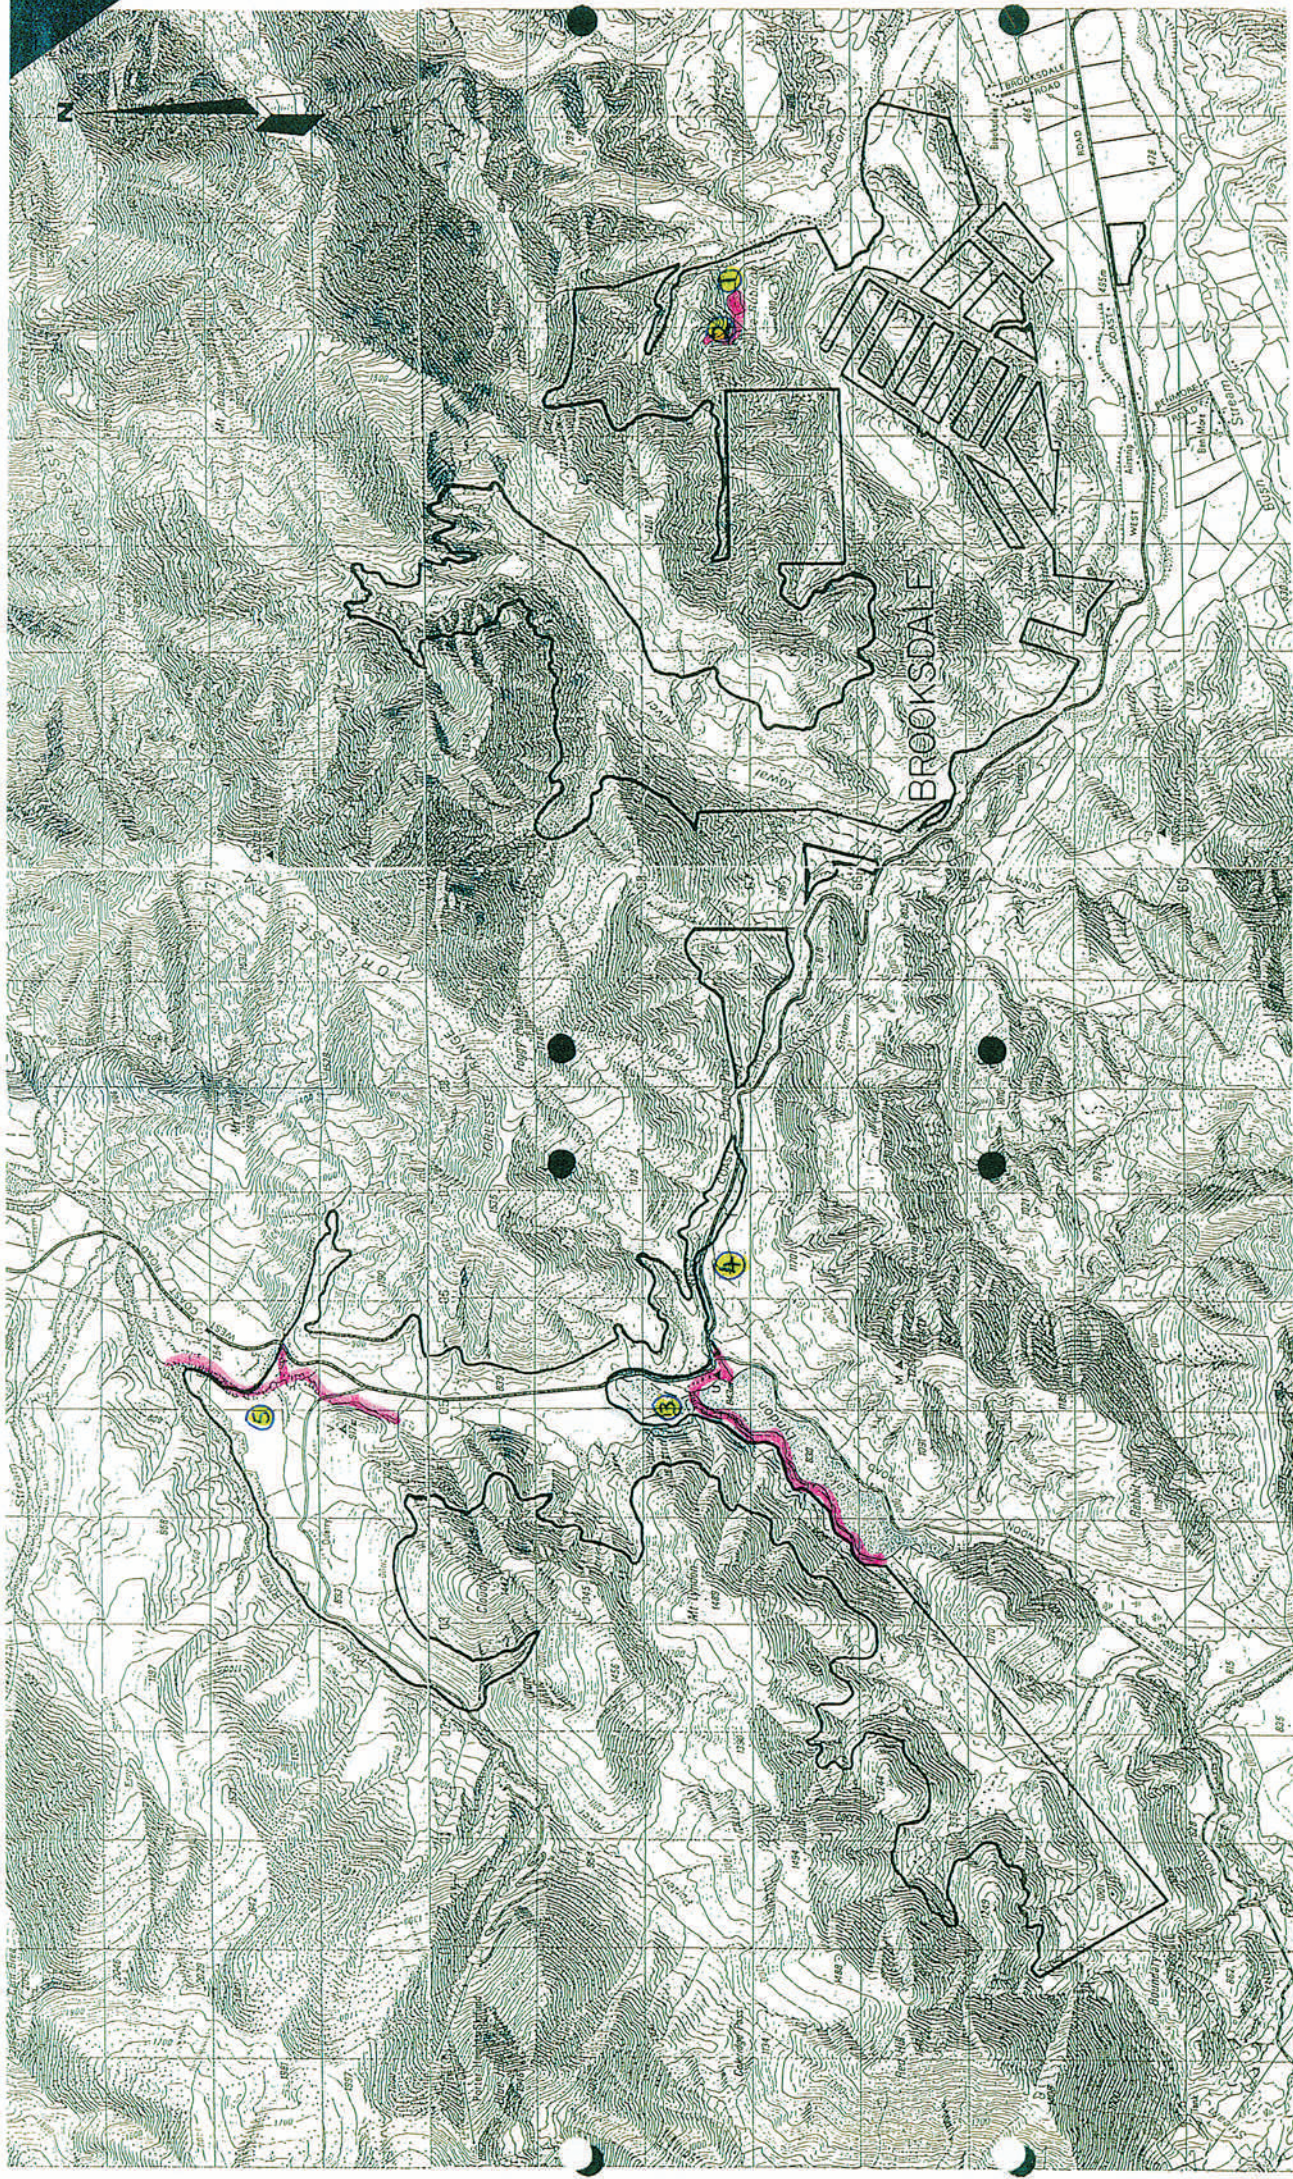

## **Crown Pastoral Land Tenure Review**

**Lease name : BROOKSDALE**

**Lease number : PC 126**

### **Fish & Game report**

These plans attach to and support the fish and game report provided by Fish & Game NZ.

They are released under the Official Information Act 1982.

**April 04**

Pastoral Lease Boundaries

**Brooksdale**

K34/K35/L34/L35

Key

- Run boundary
- █ Habitat Issues