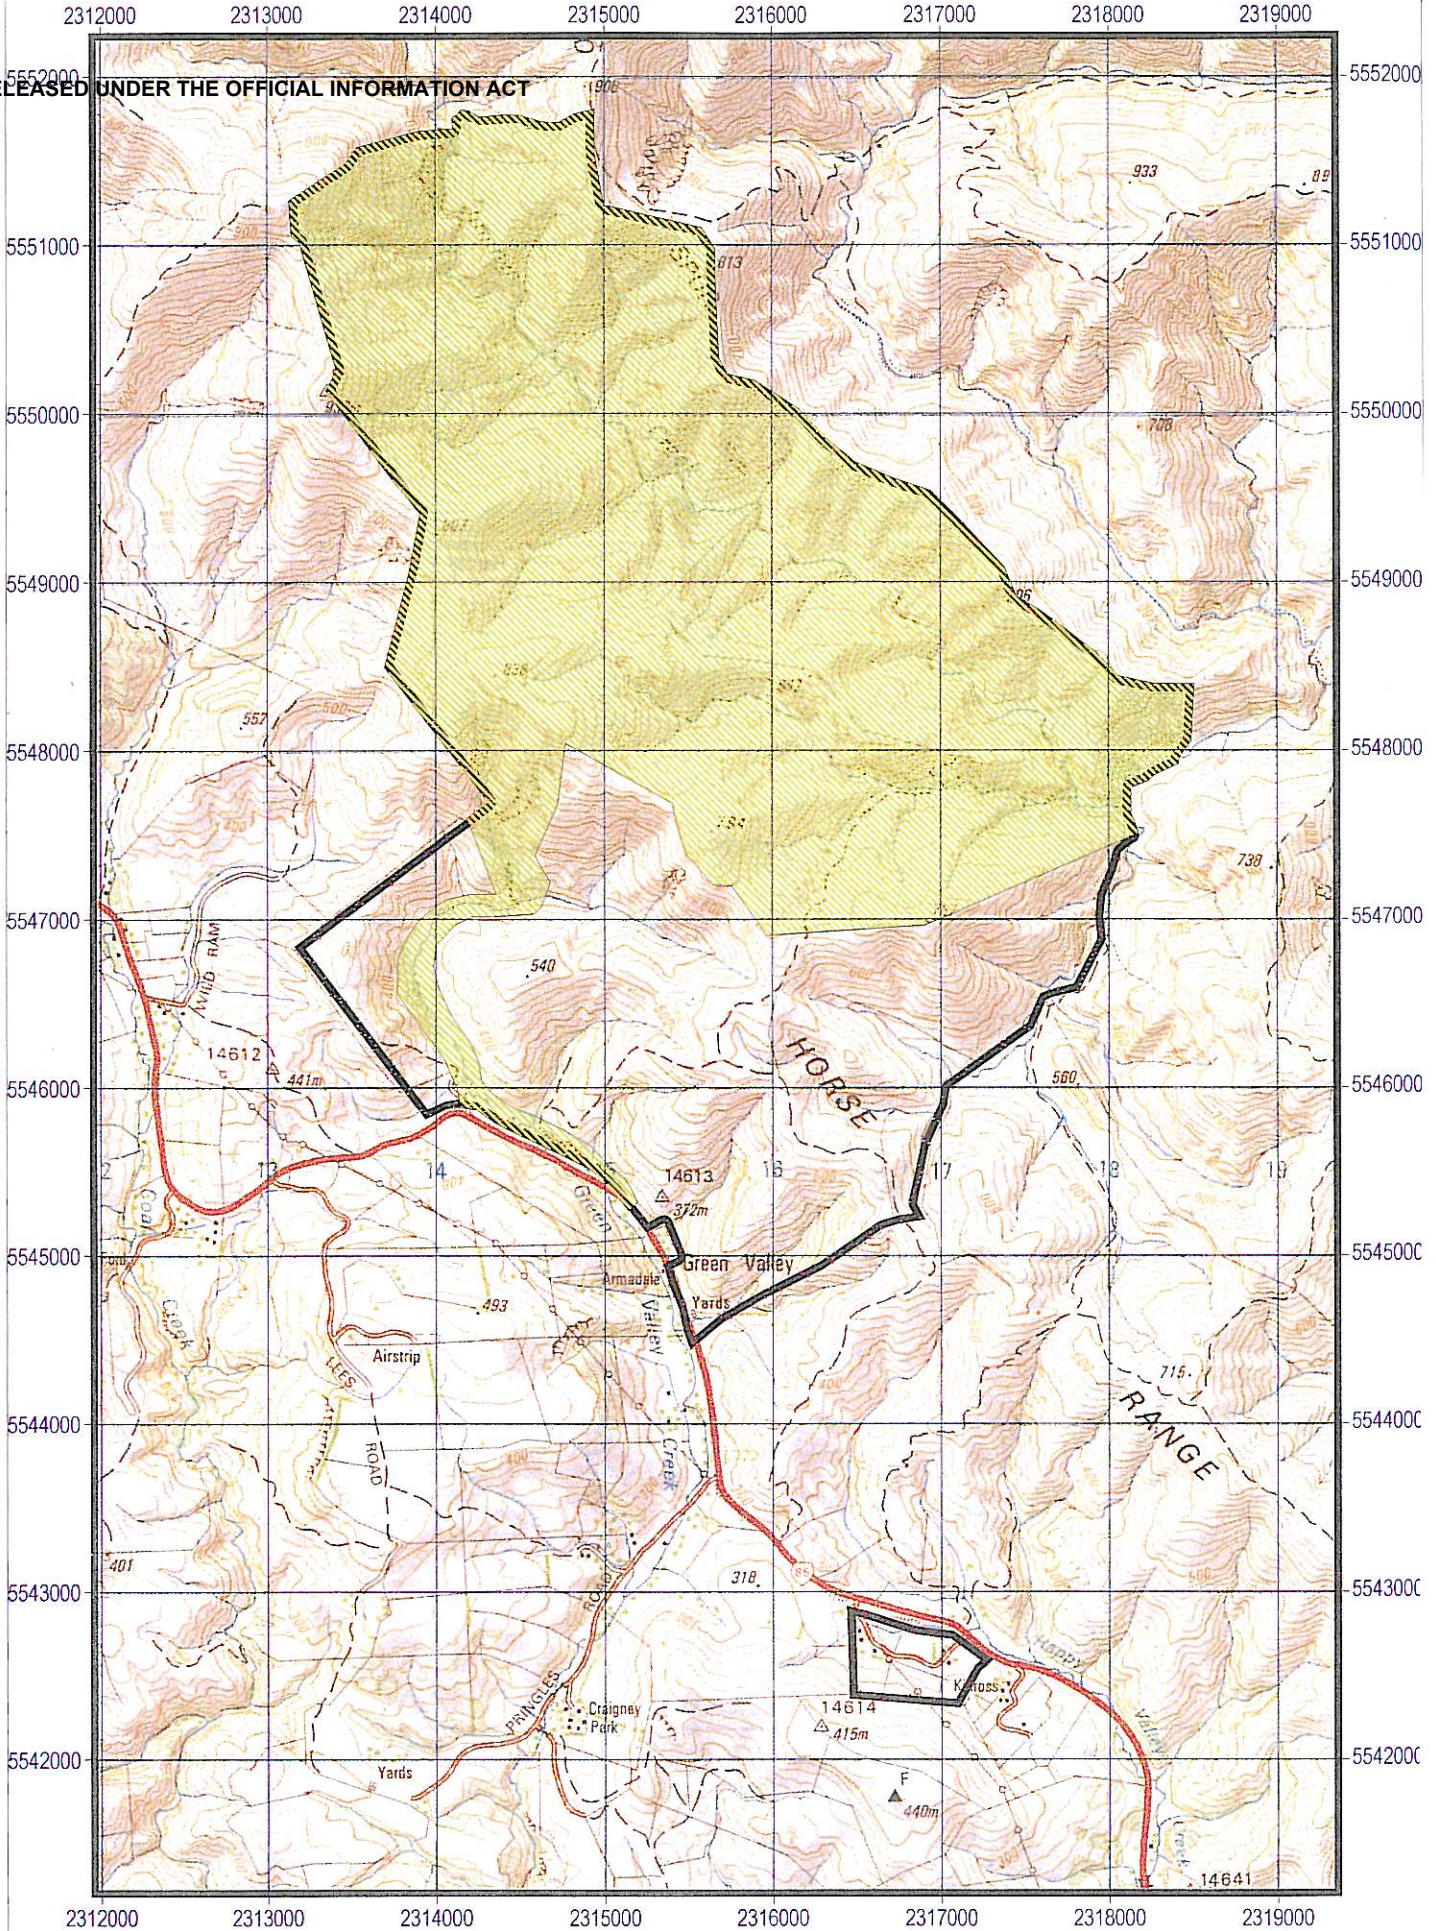

4.2.3 Significant Ecological Values Caithness Pastoral Lease