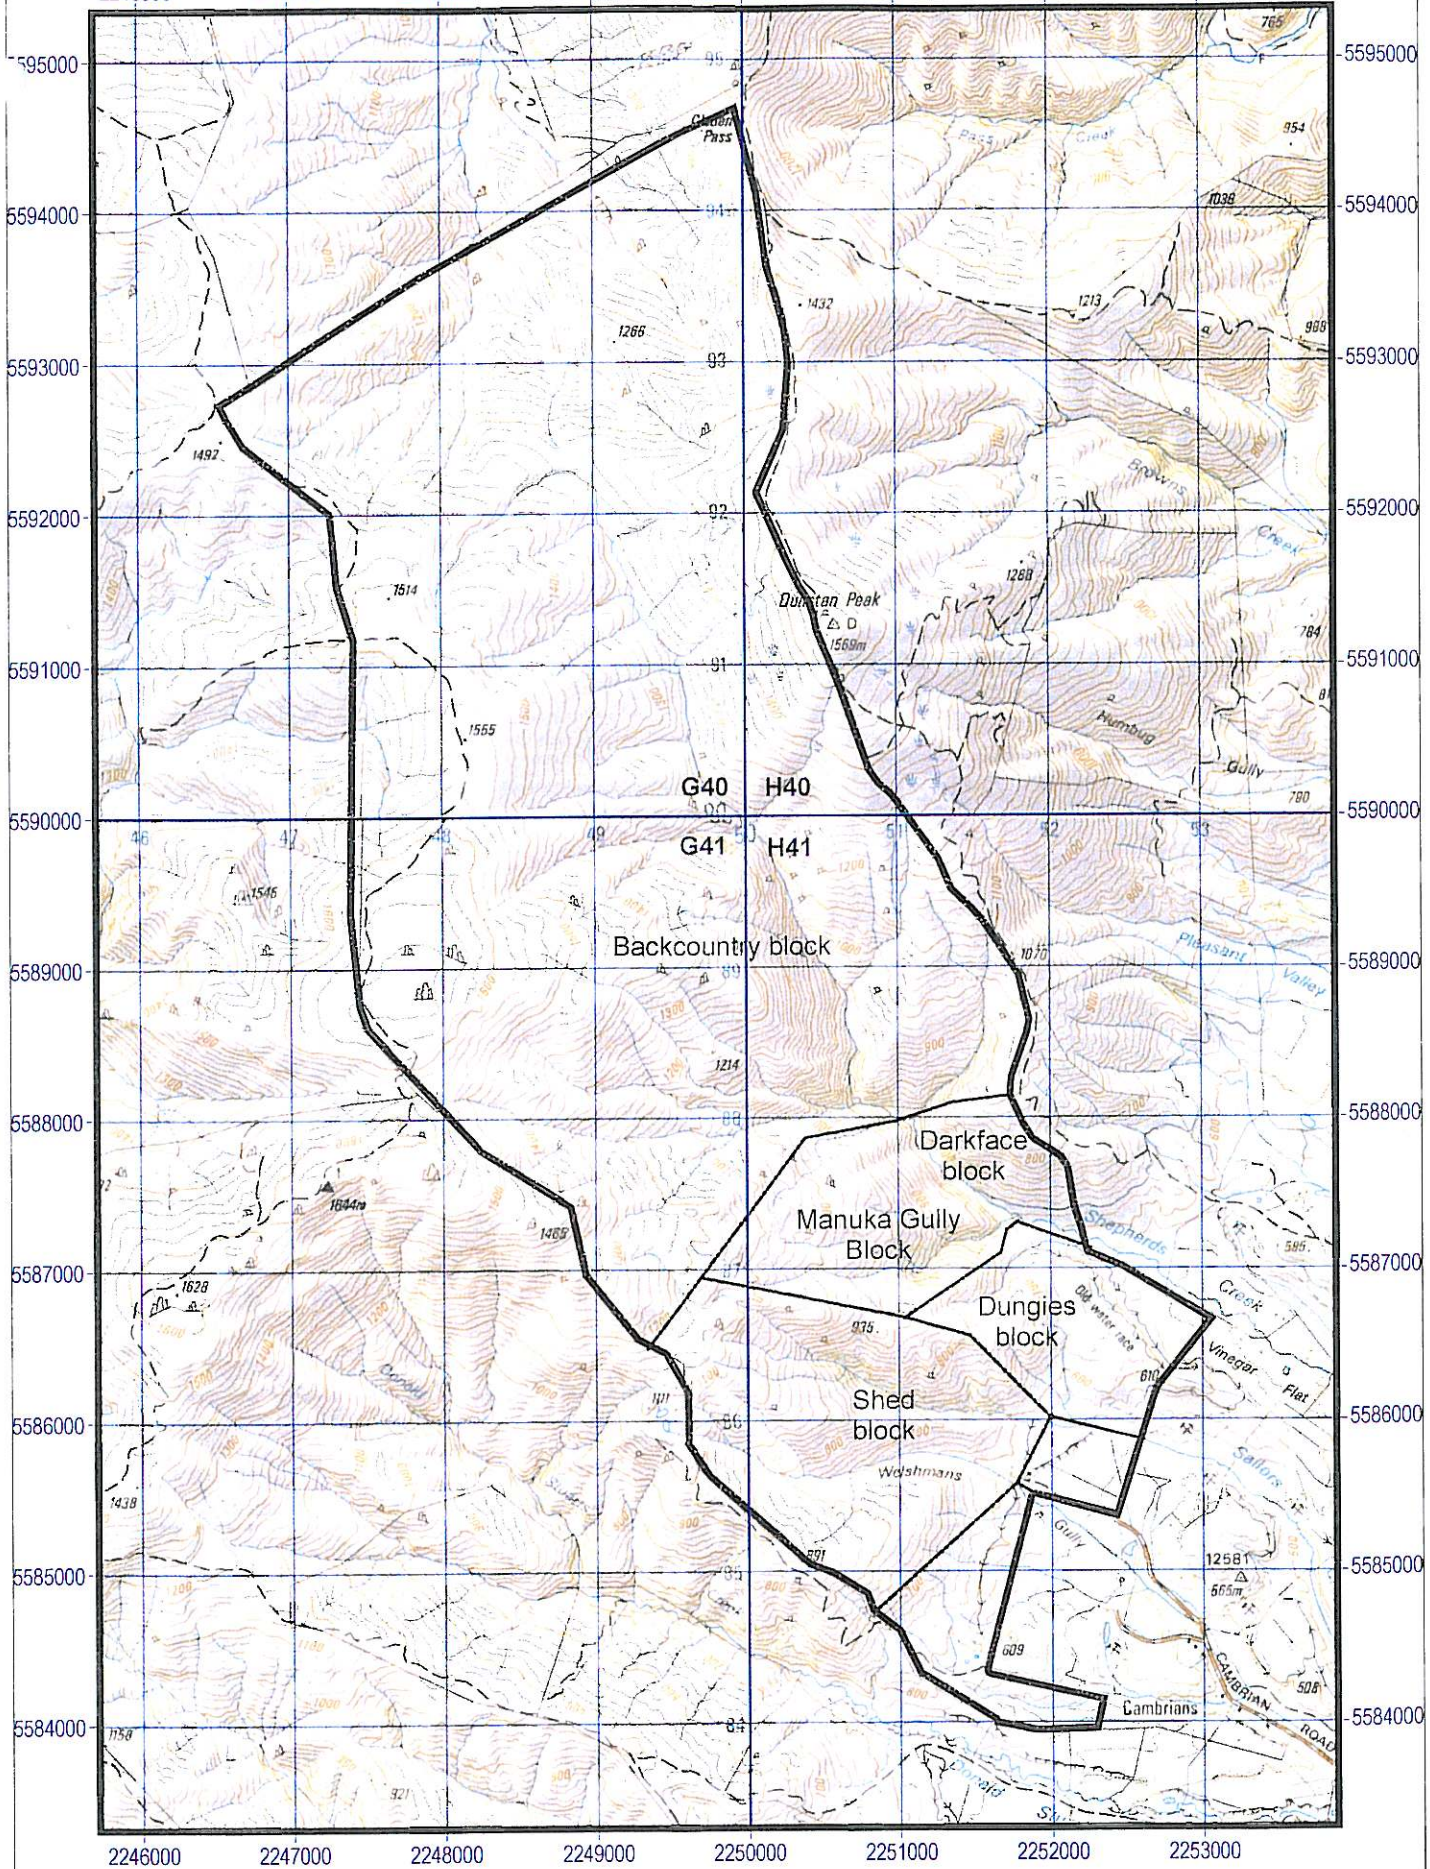

Crown Pastoral Land Tenure Review

Lease name : CAMBRIAN HILLS

Lease number : PO 069

Plan attaching to the Conservation Resources Report - Farm Blocks Map

The following plan forms part of the Conservation Resources Report provided by the Department of Conservation.

It is released under the Official information Act 1982.

February

06

4.2.5 Farm blocks
Cambrian Hills

0.5 0 0.5 1 1.5 Kilometers