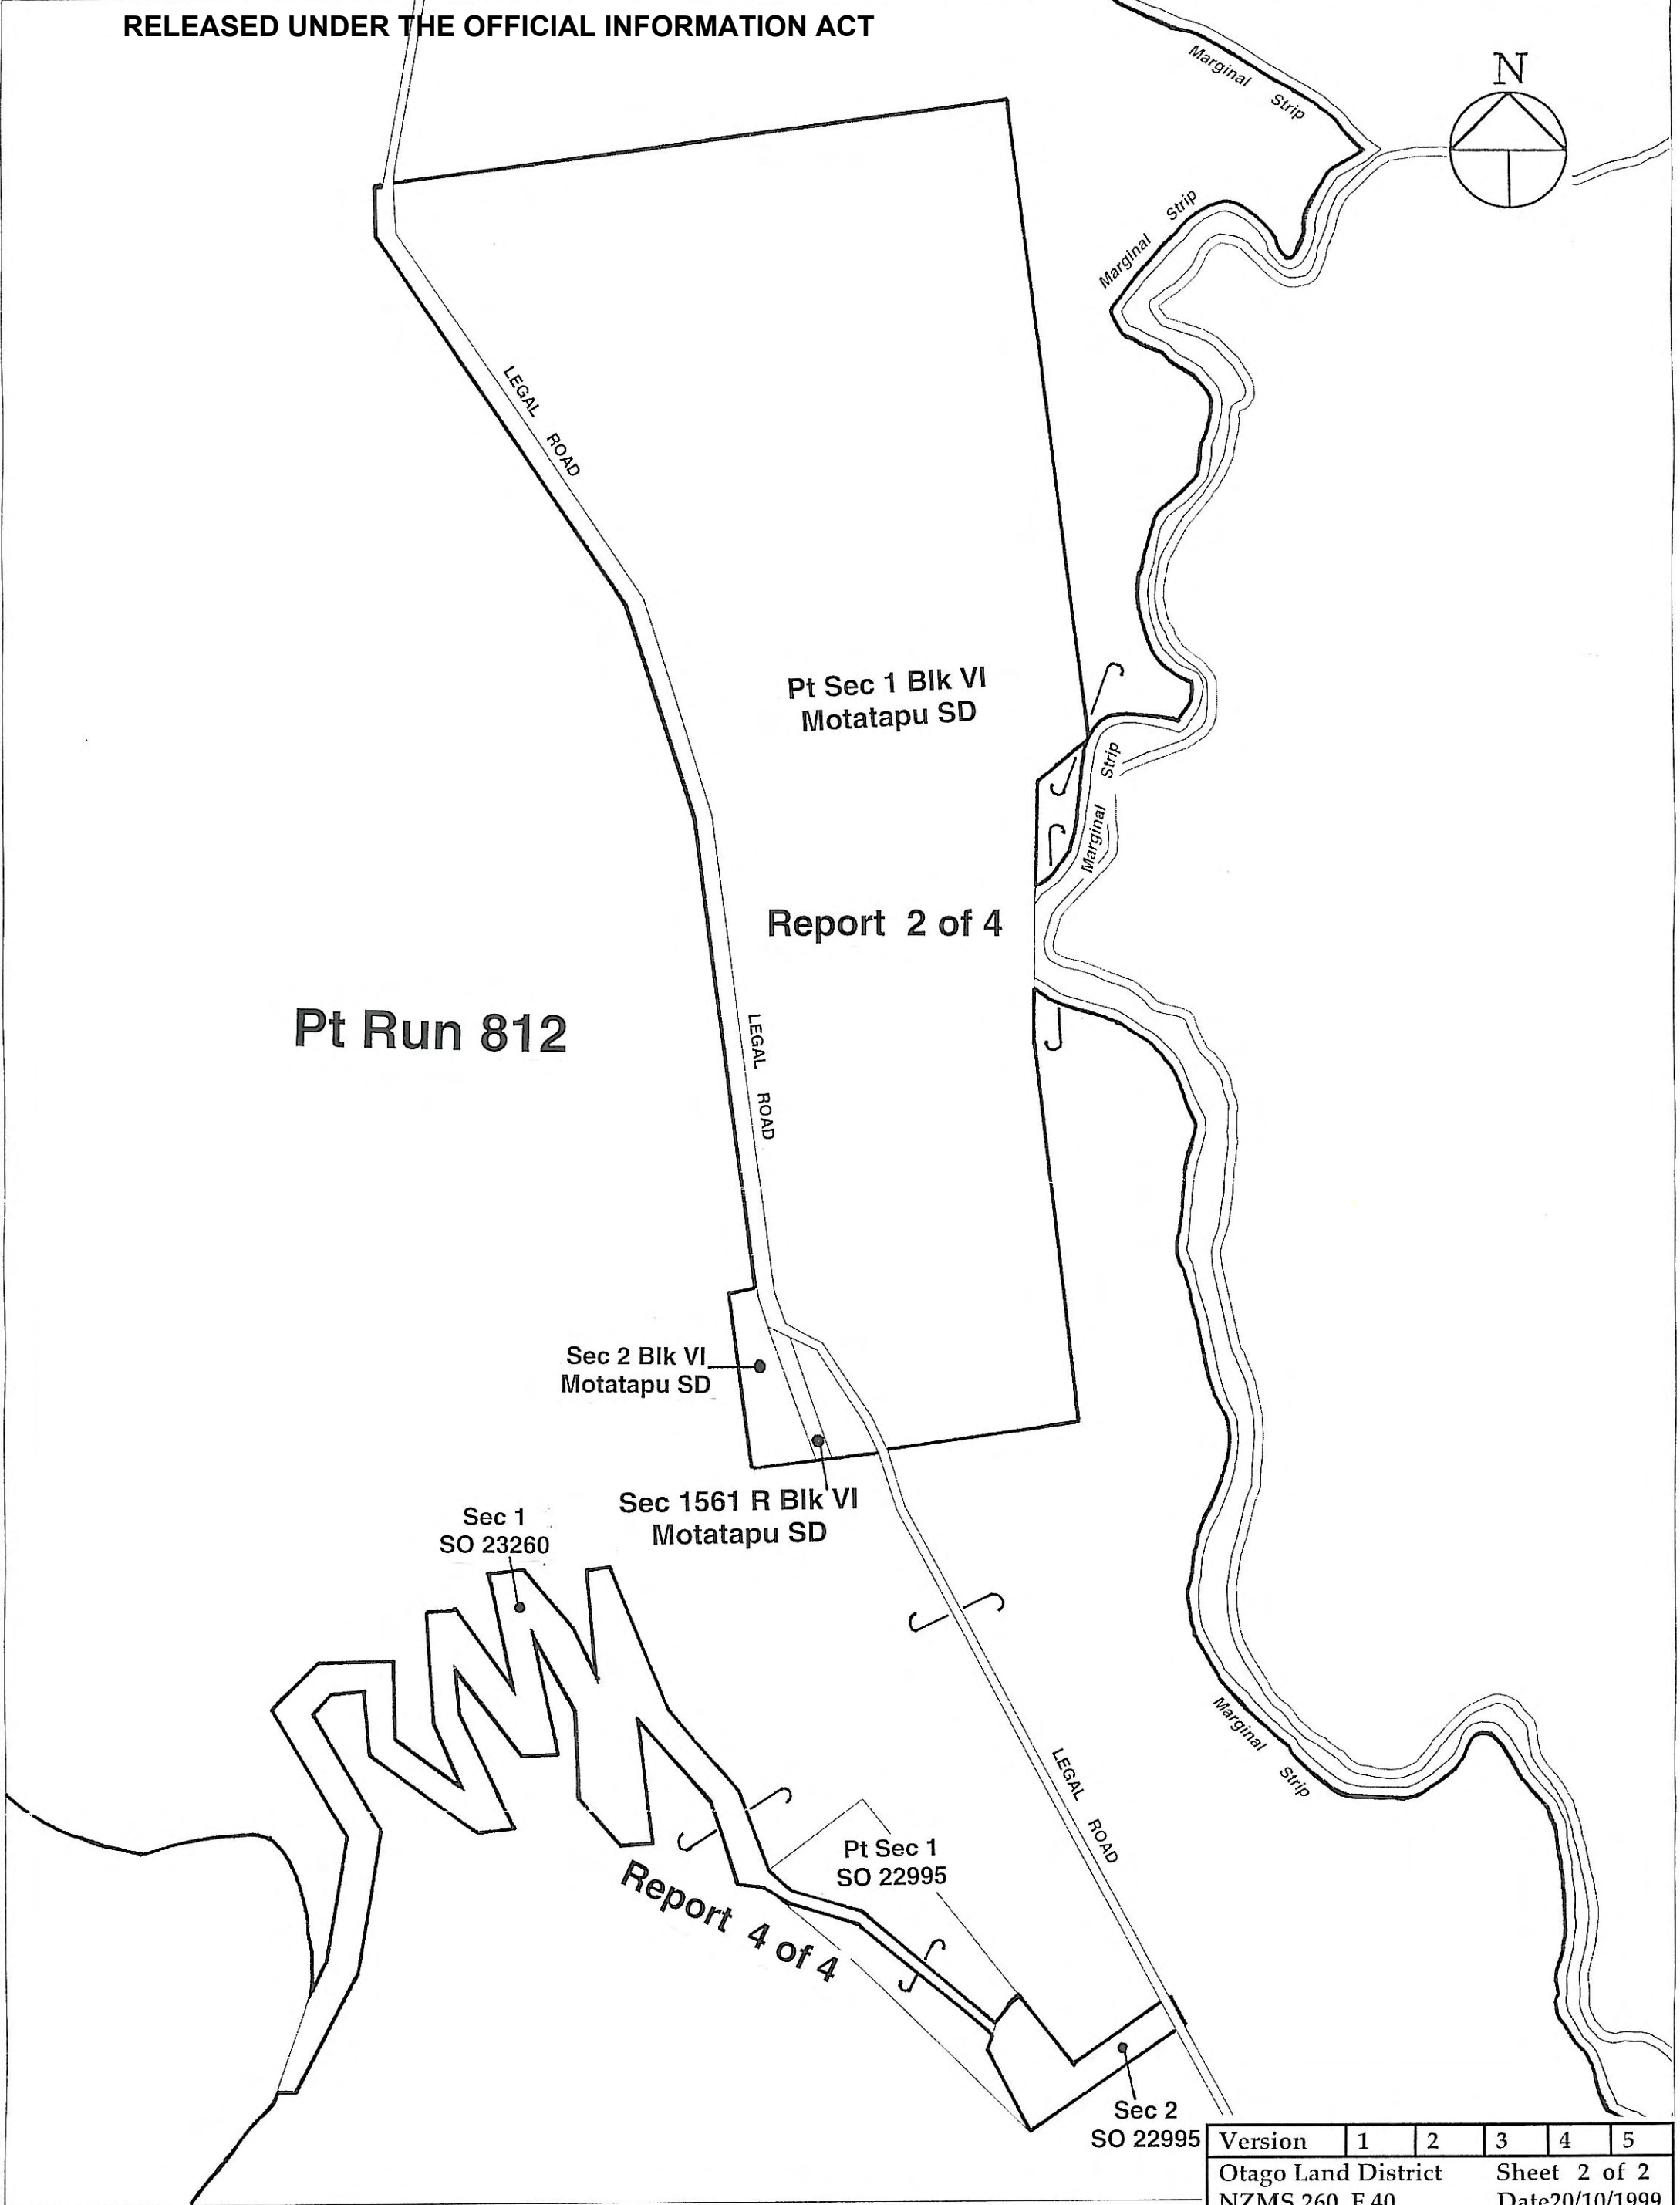

Crown Pastoral Land Tenure Review

Lease name : CATTLE FLAT (OTAGO)

Lease number : PO 352

Due Diligence Report - Plan 2

These plans attach to and support the Due Diligence Report.

They are released under the Official Information Act 1982.

August

06

Version	1	2	3	4	5
Otago Land District	Sheet 2 of 2				
NZMS 260 F 40	Date 20/10/1999				

Cattle Flat