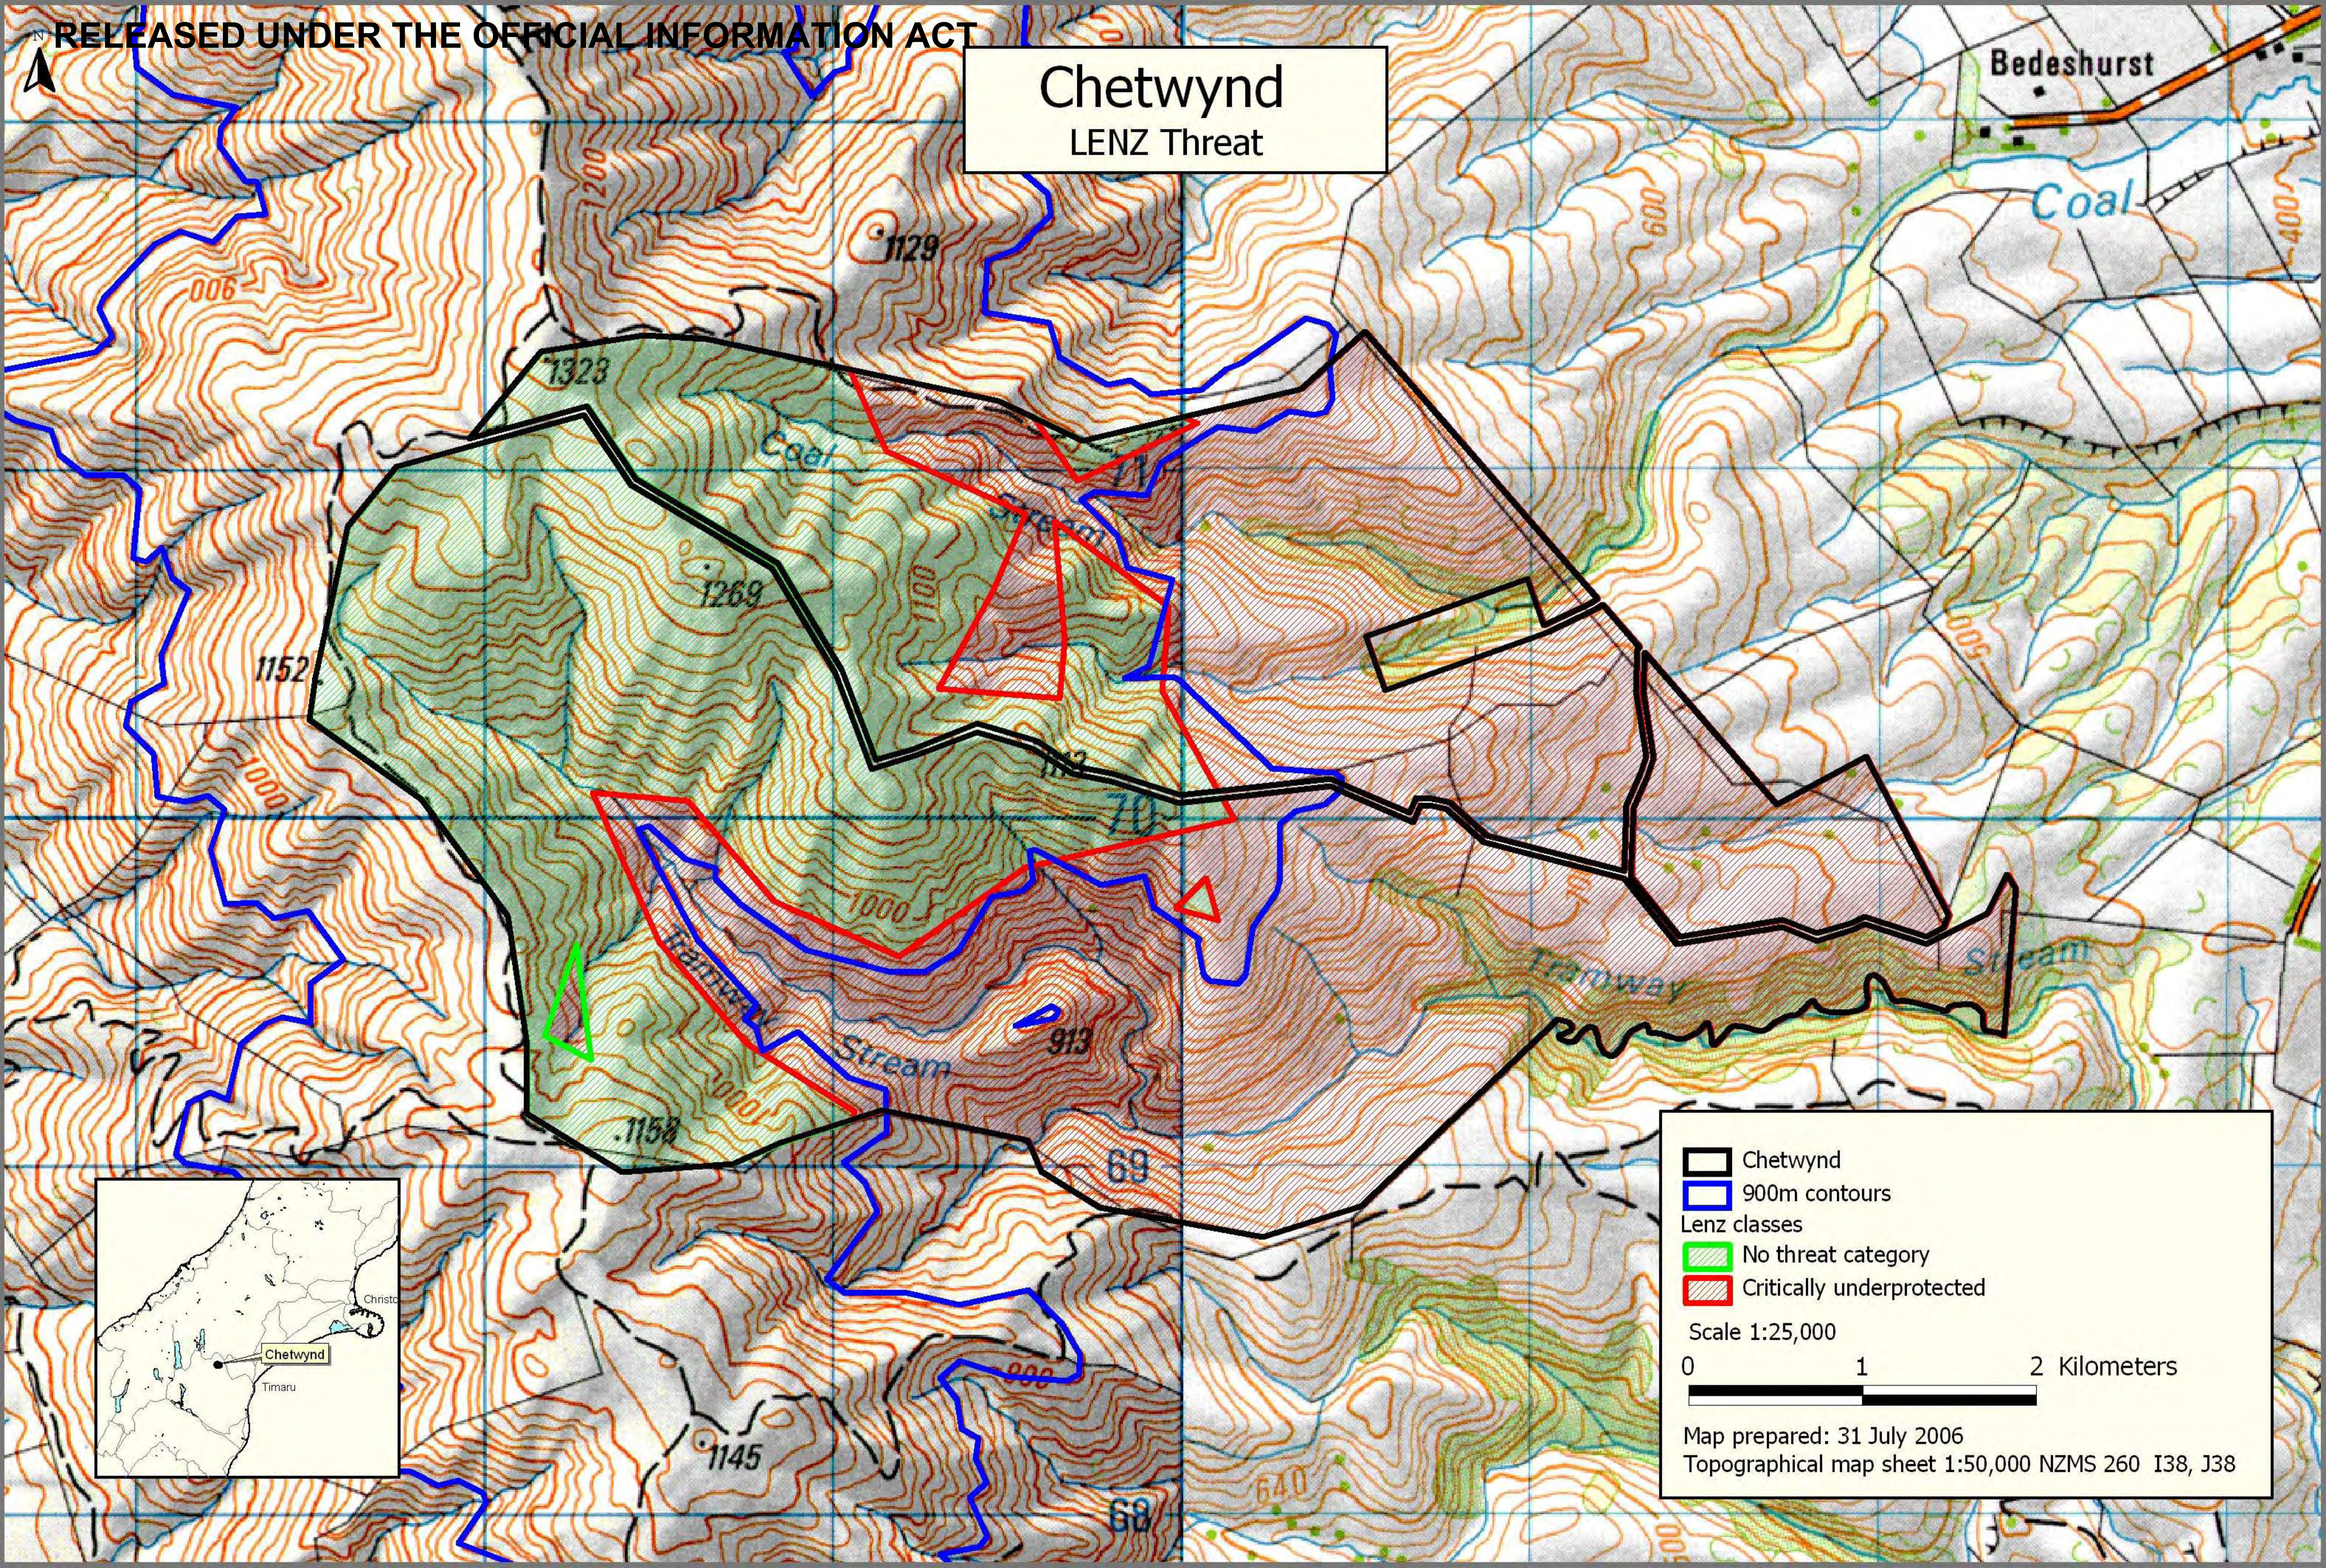

Crown Pastoral Land Tenure Review

Lease name : CHETWYND

Lease number : PT 099

**Plan attaching to the Conservation
Resources Report
- LENZ Threat Map**

The following plan forms page 10 of the Conservation Resources Report provided by the Department of Conservation.

It is released under the Official information Act 1982.

August

06

Chetwynd

LENZ Threat

 Chetwynd
 900m contours
 Lenz classes
 No threat category
 Critically underprotected

Scale 1:25,000
 0 1 2 Kilometers

Map prepared: 31 July 2006
 Topographical map sheet 1:50,000 NZMS 260 I38, J38