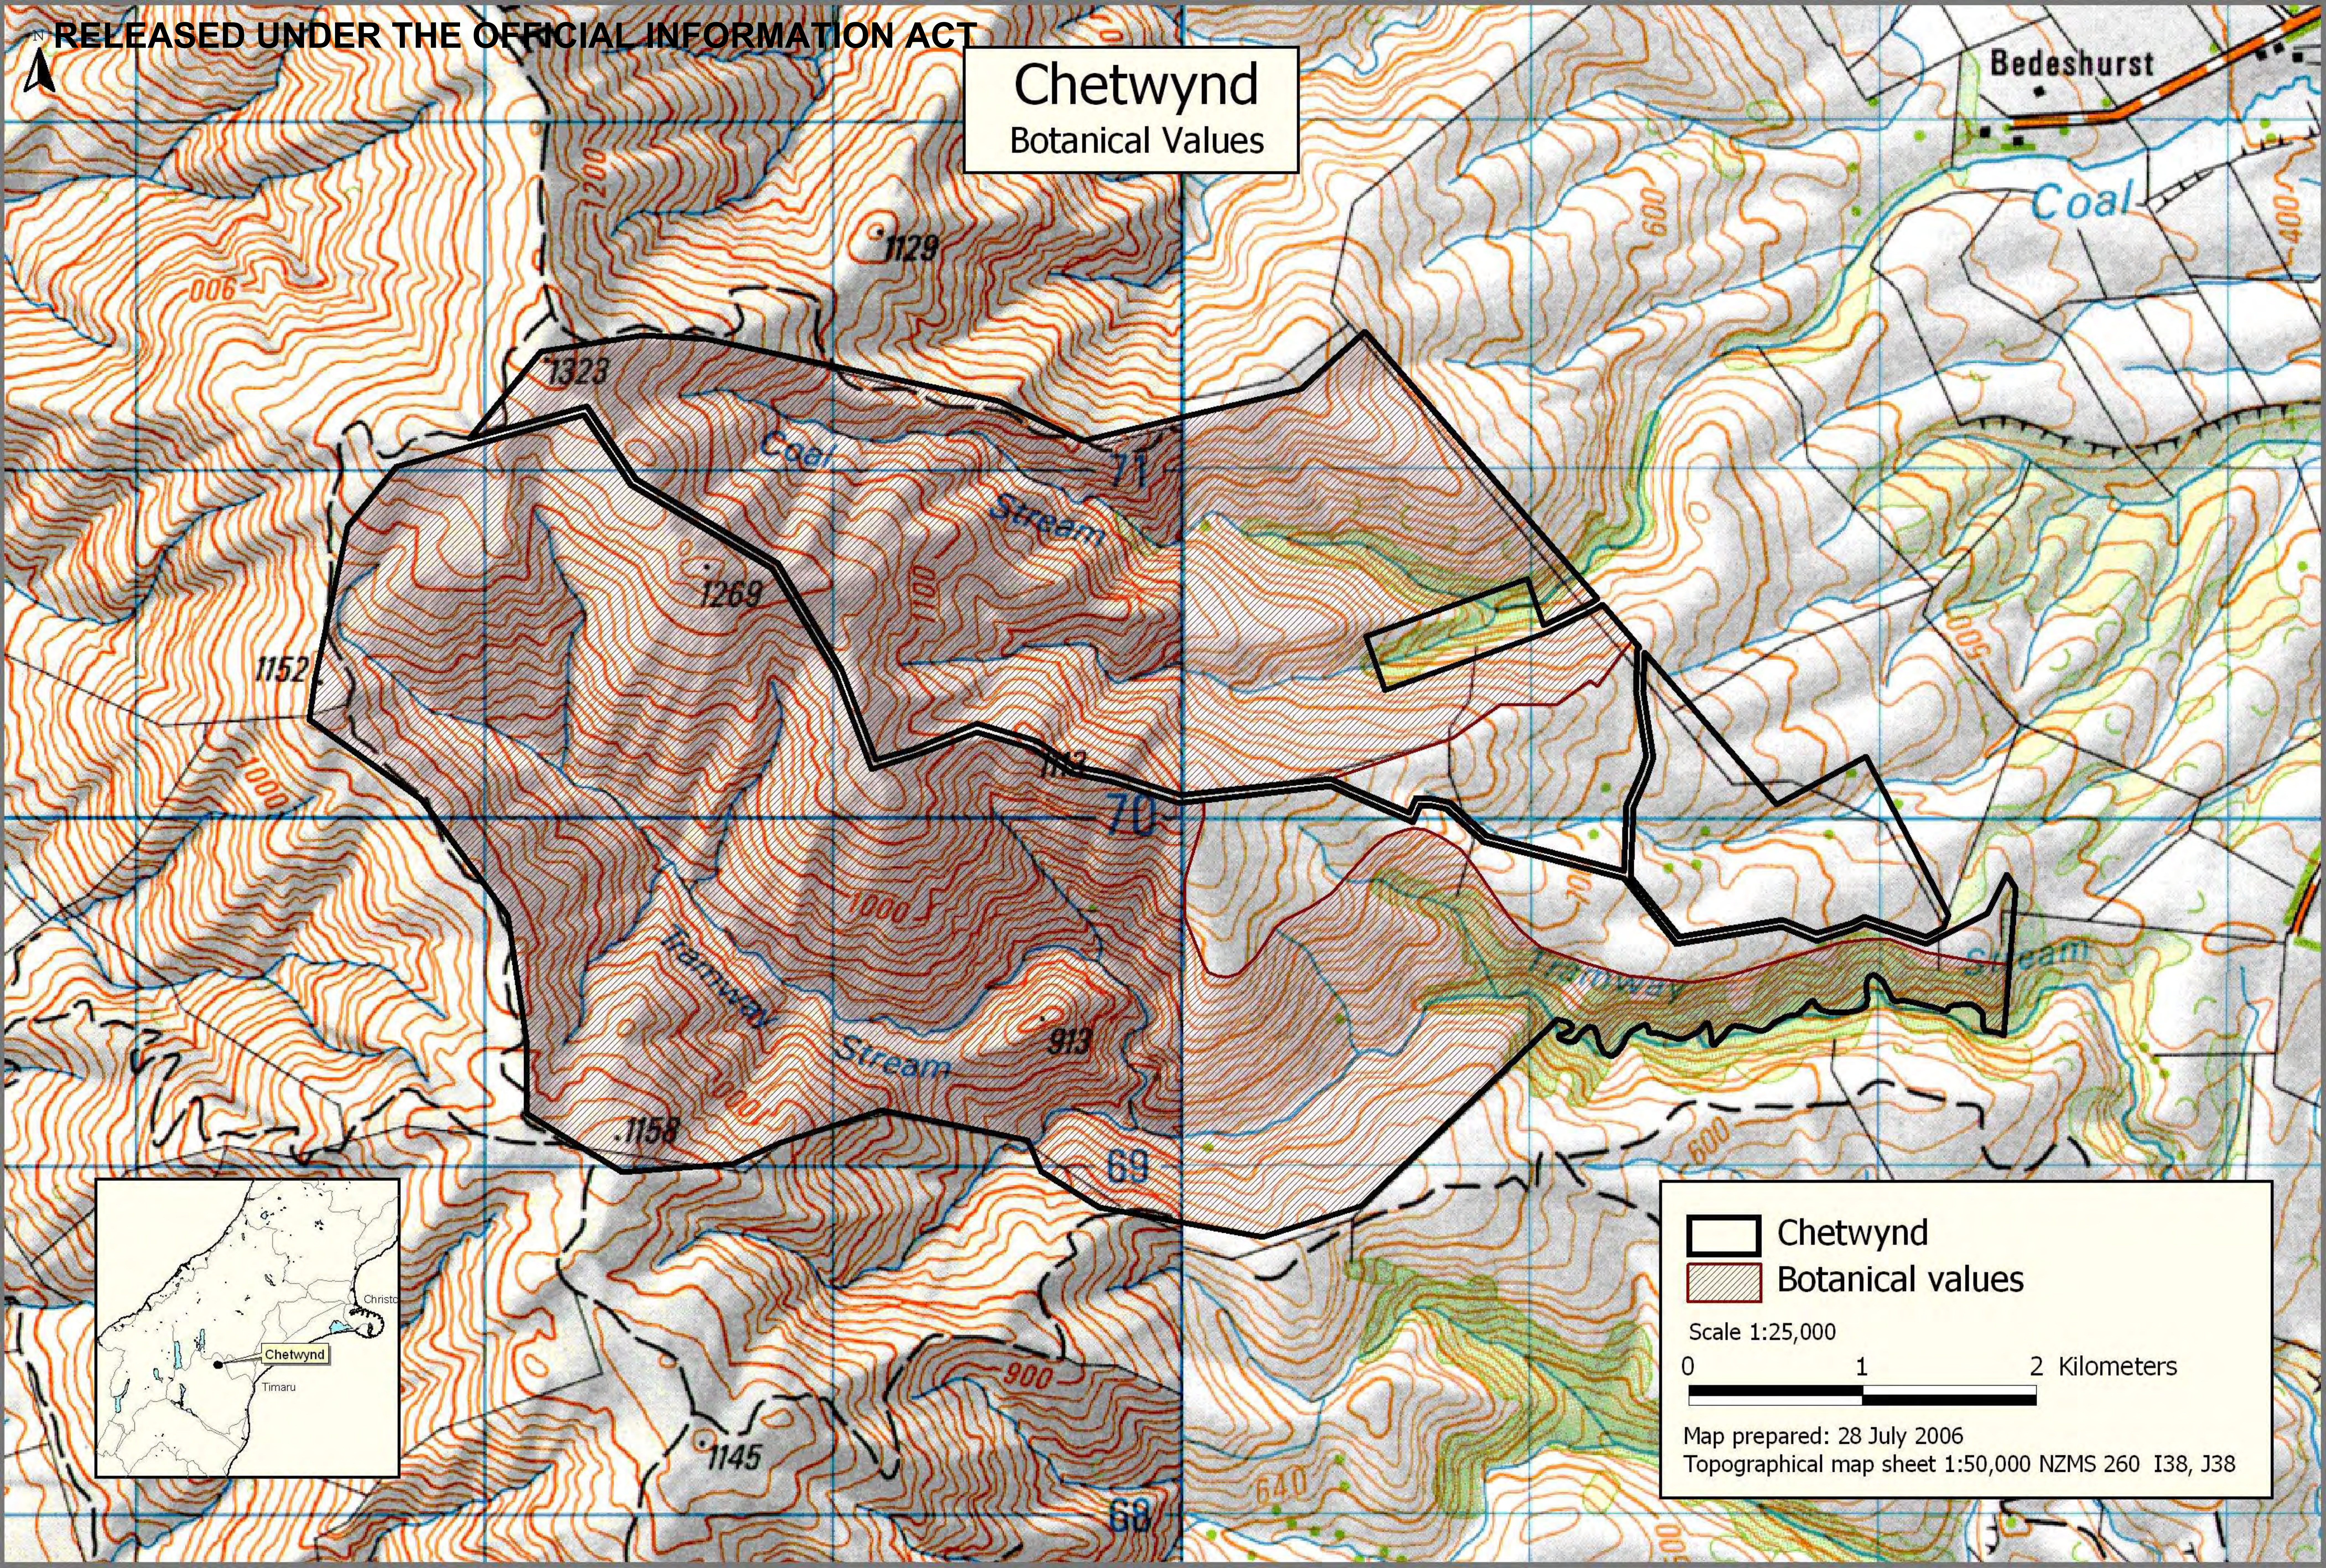

Crown Pastoral Land Tenure Review

Lease name : CHETWYND

Lease number : PT 099

Plan attaching to the Conservation Resources Report - Botanical Values Map

The following plan forms page 12 of the Conservation Resources Report provided by the Department of Conservation.

It is released under the Official information Act 1982.

August

06

Chetwynd

Botanical Values

 Chetwynd
 Botanical values
 Scale 1:25,000
 0 1 2 Kilometers
 Map prepared: 28 July 2006
 Topographical map sheet 1:50,000 NZMS 260 I38, J38