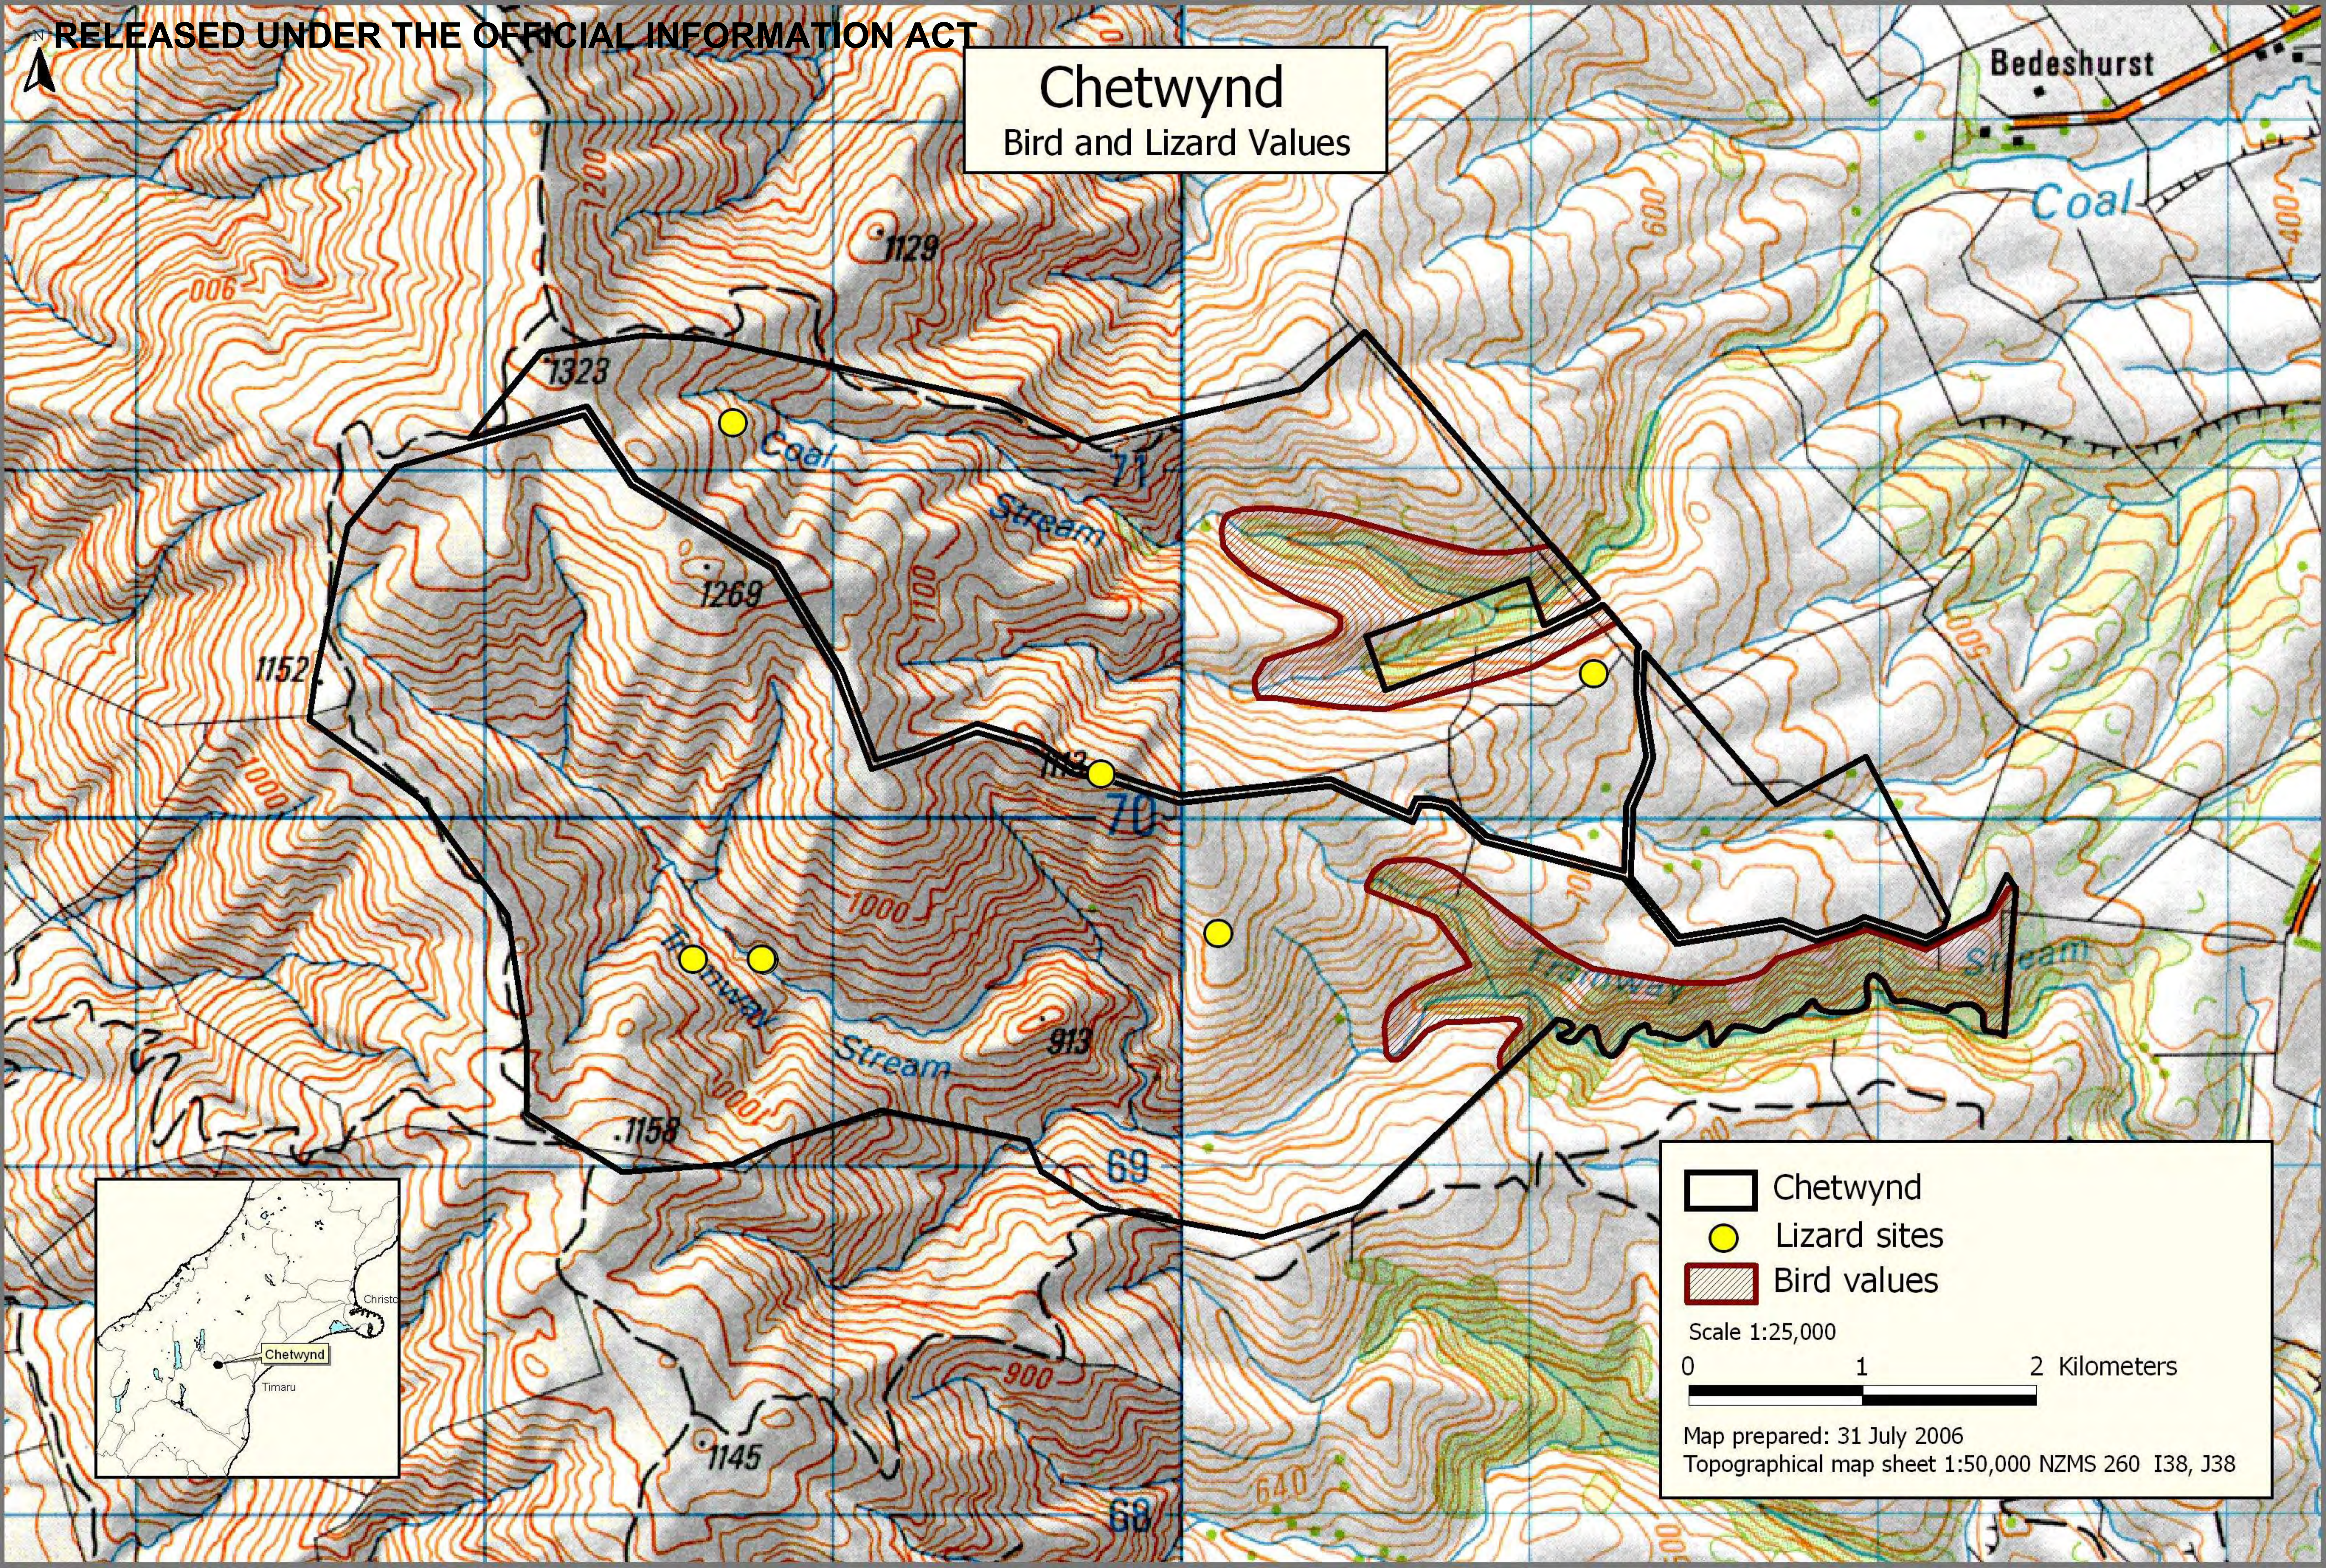

Crown Pastoral Land Tenure Review

Lease name : CHETWYND

Lease number : PT 099

Plan attaching to the Conservation Resources Report - Bird & Lizard Values Map

The following plan forms page 18 of the Conservation Resources Report provided by the Department of Conservation.

It is released under the Official information Act 1982.

August

06

Chetwynd

Bird and Lizard Values

Bedeshurst

Coal

Coal

Stream

1269

1152

1143

70

Holloway

Stream

913