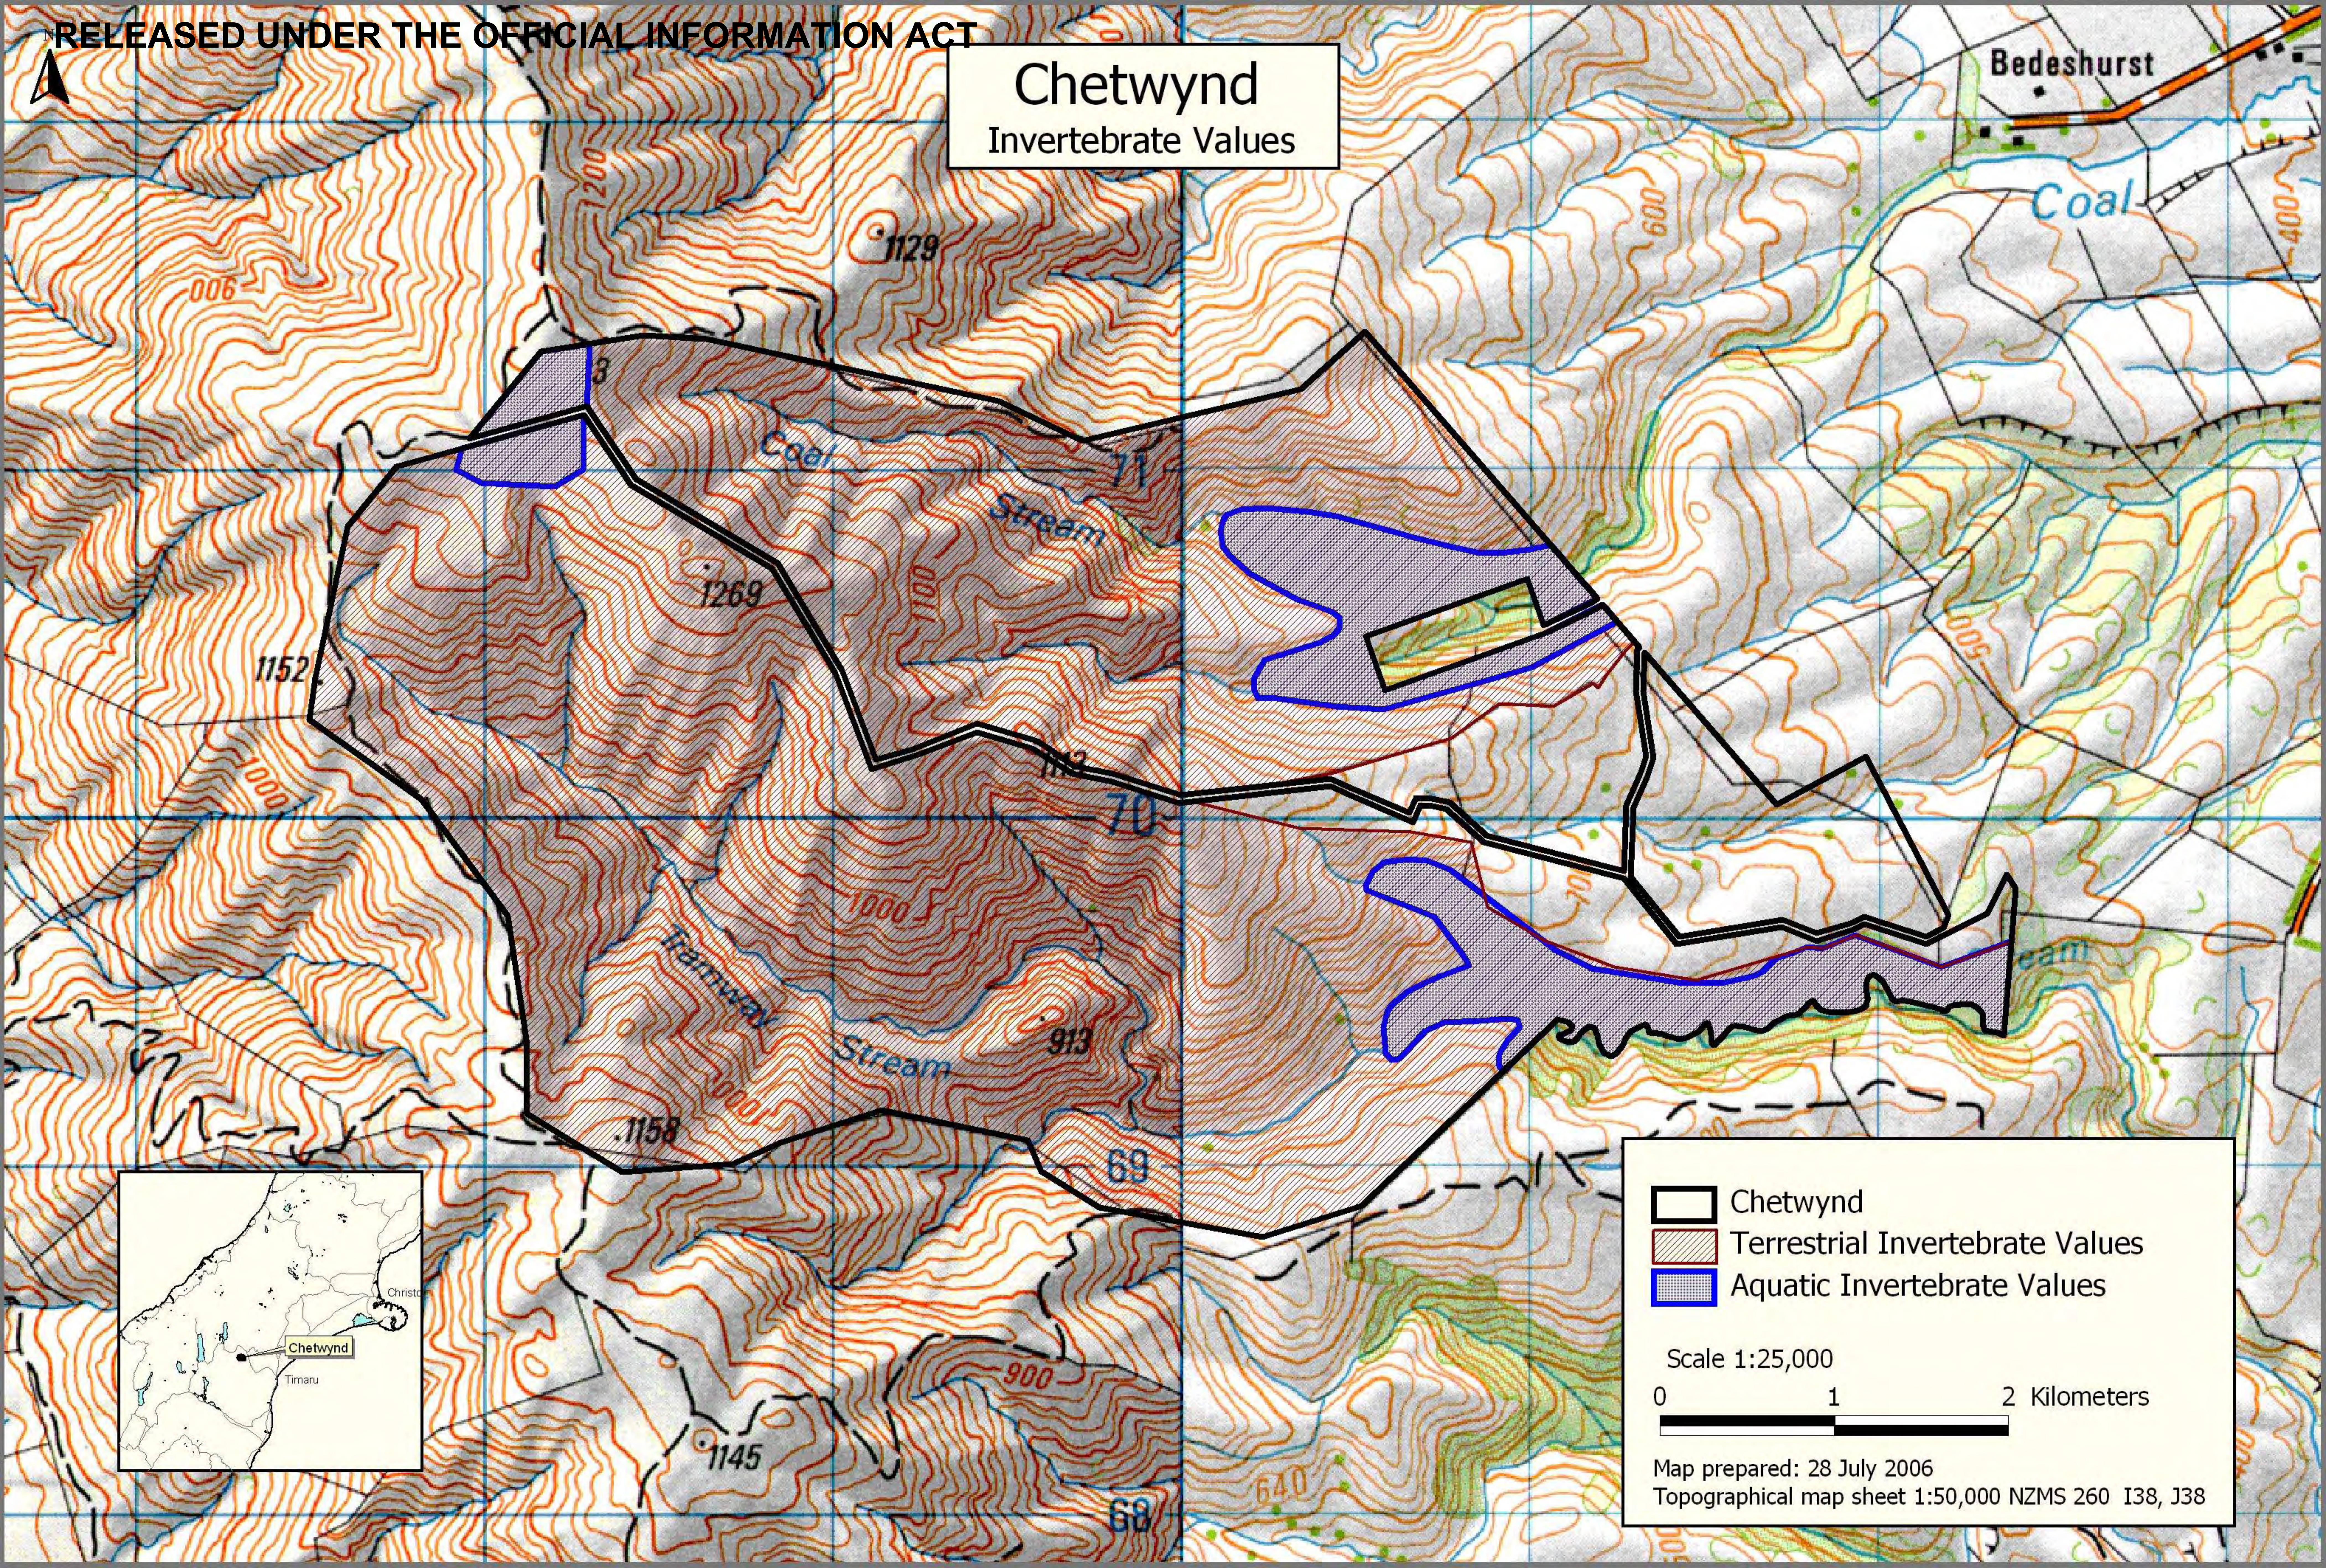

Crown Pastoral Land Tenure Review

Lease name : CHETWYND

Lease number : PT 099

Plan attaching to the Conservation Resources Report - Invertebrate Values Map

The following plan forms page 23 of the Conservation Resources Report provided by the Department of Conservation.

It is released under the Official information Act 1982.

August

06

Chetwynd

Invertebrate Values

Bedeshurst

Coal

Coal Stream

Hemswell Stream

Stream

-  Chetwynd
-  Terrestrial Invertebrate Values
-  Aquatic Invertebrate Values

Scale 1:25,000

0 1 2 Kilometers

Map prepared: 28 July 2006
 Topographical map sheet 1:50,000 NZMS 260 I38, J38