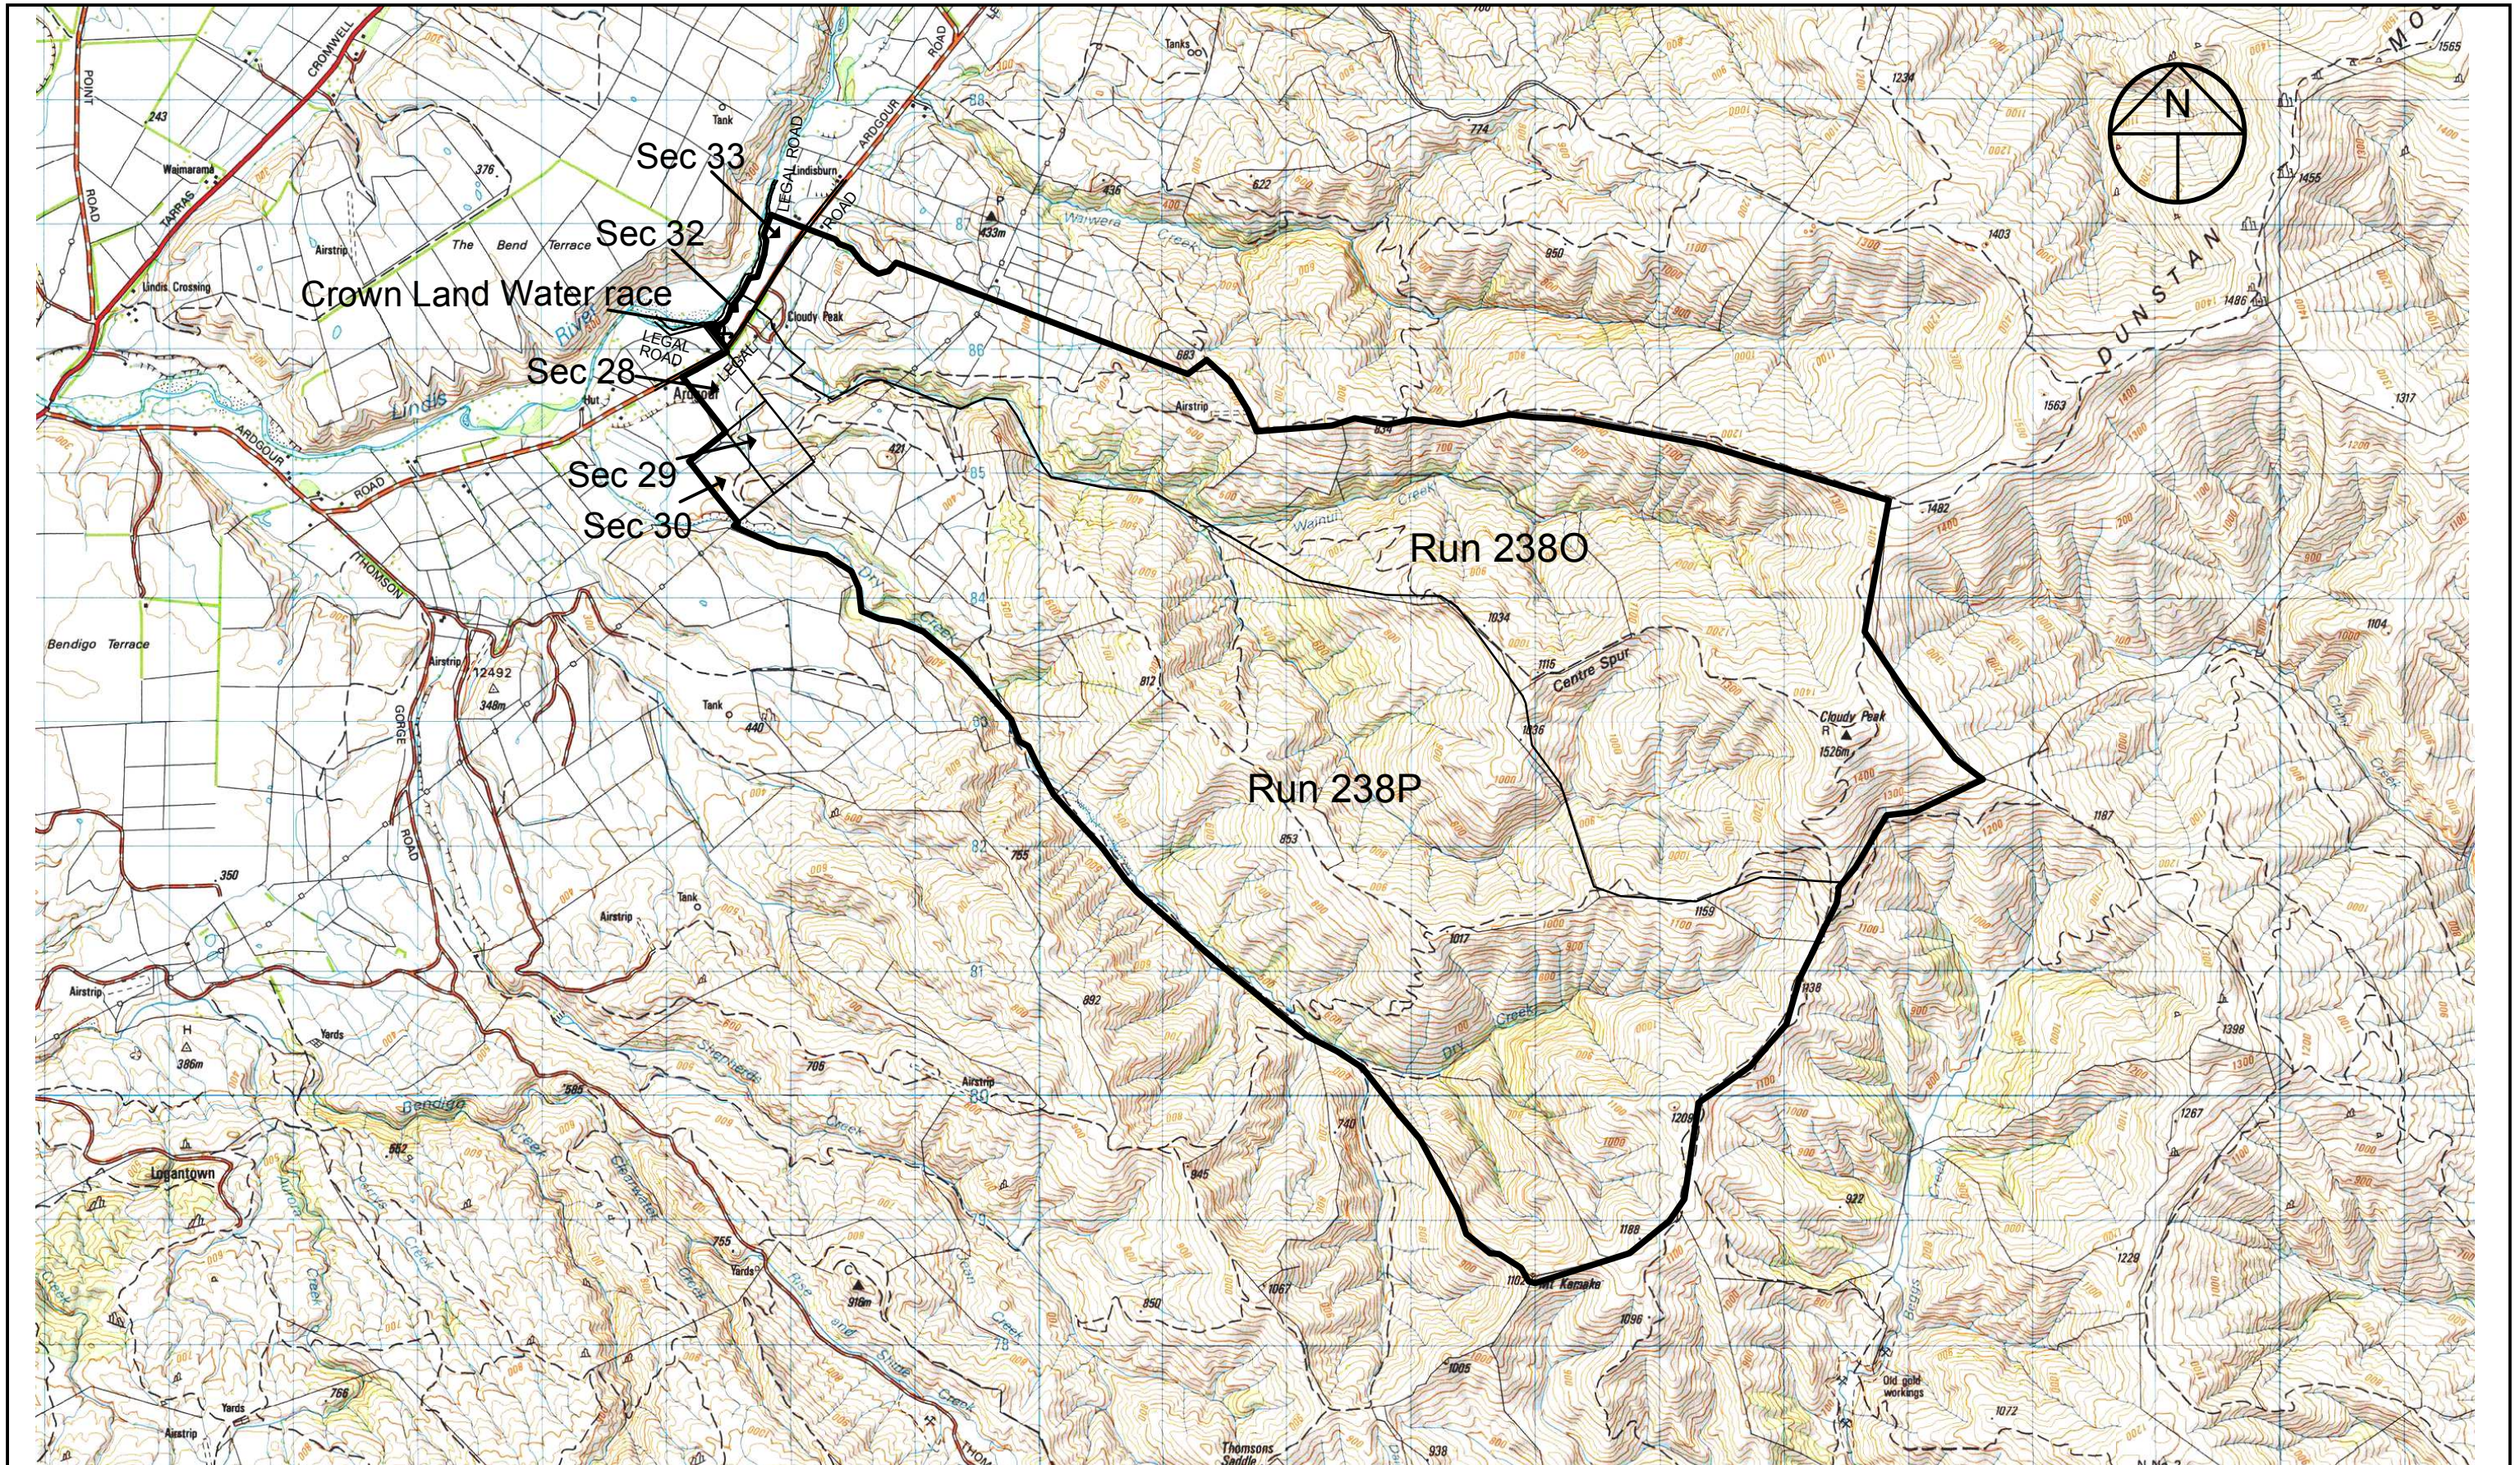

Crown Pastoral Land Tenure Review

Lease name : CLOUDY PEAK

Lease number : PO 104

Land Status Report - Plan

These plans attach to and support the Due Diligence Report.

They are released under the Official Information Act 1982.

July

10

Cloudy Peak

Scale 1:50000

0 500 1000 1500 2000 2500 3000 3500 4000 4500 5000 metres

| | | | | | |
|--|-------------------------------|---|---|---|---|
| Version | 1 | 2 | 3 | 4 | 5 |
| Otago Land District Topographic map 260 - G41 | Sheet 1 of 1 Date:31/03/10 | | | | |