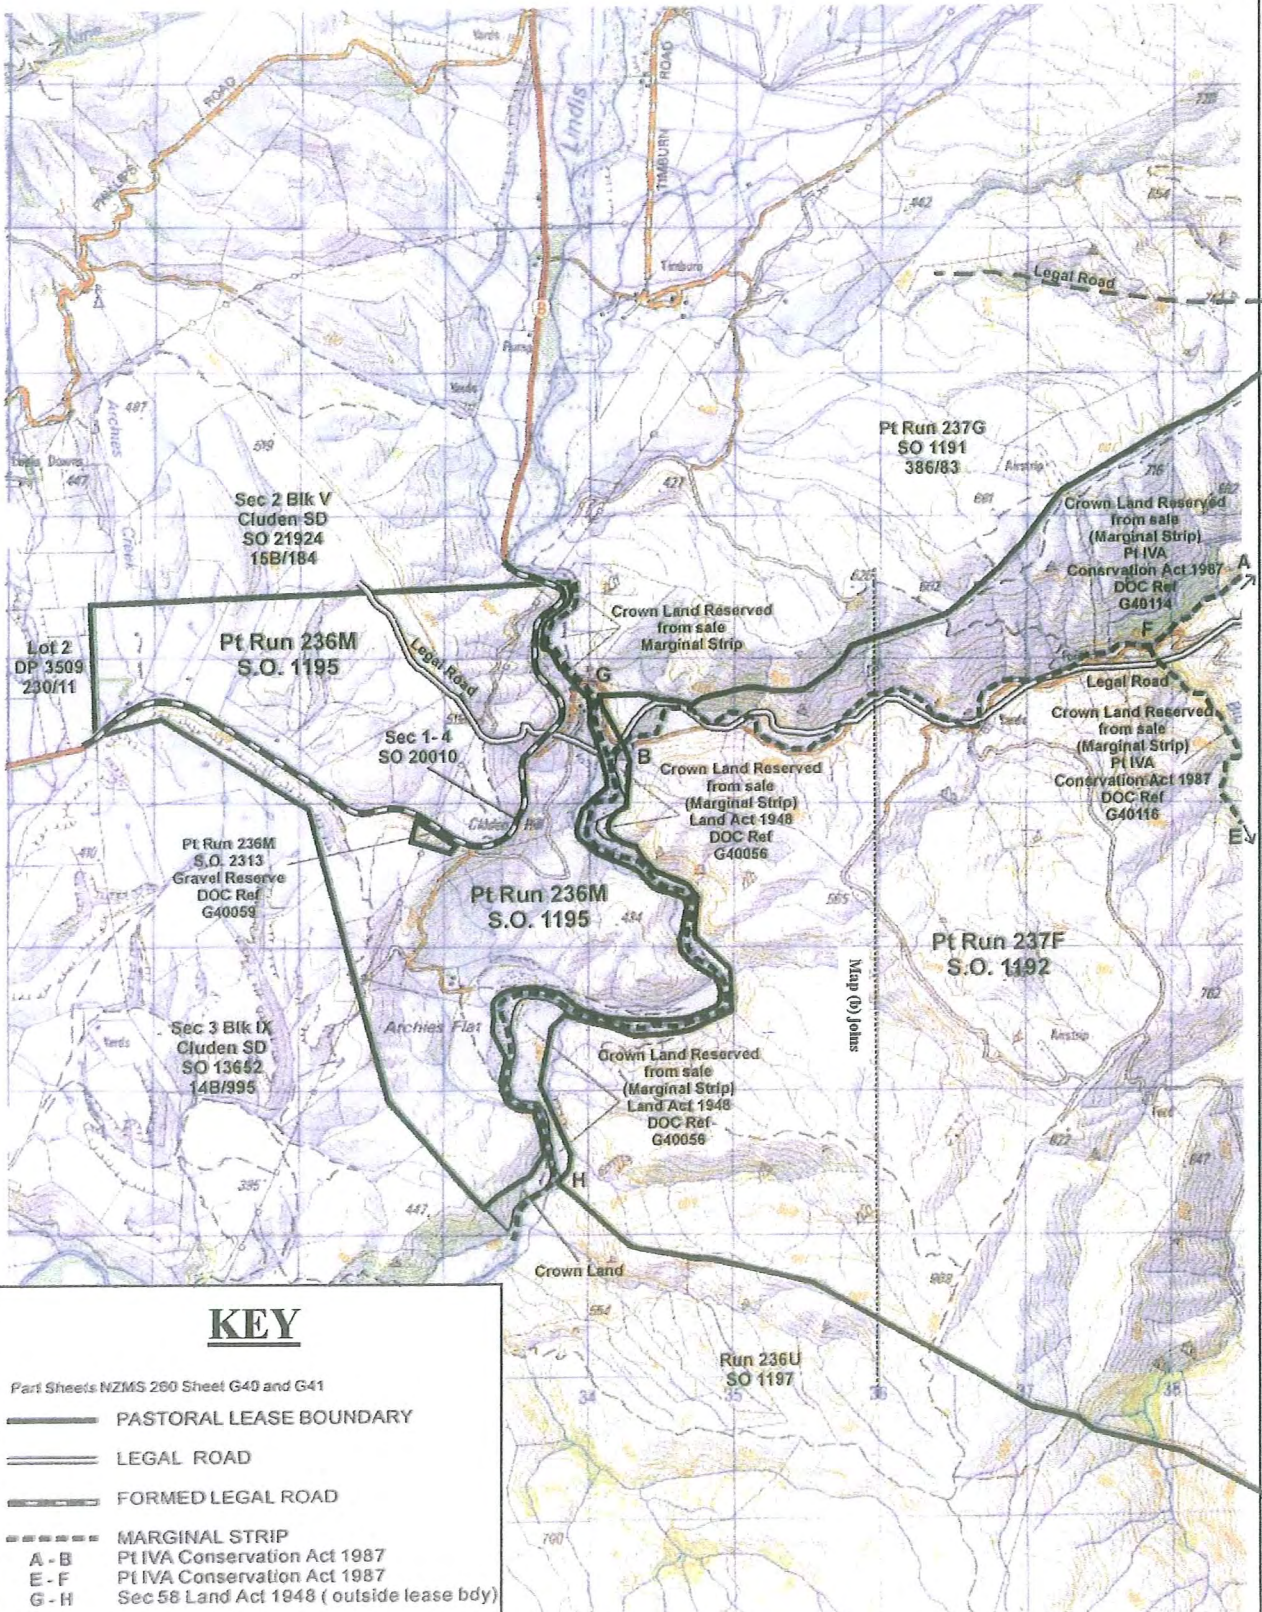

Crown Pastoral Land Tenure Review

Lease name : CLUDEN STATION

Lease number : PO 213

Plans attaching to the Conservation Resources Report - Topo Map

These plans attach to and support the Conservation Resources Report provided by the Department of Conservation.

They are released under the Official information Act 1982.

February

05

Map 4.2.1(a): Topocadastral – Cluden Pastoral Lease

KEY

Part Sheets NZMS 260 Sheet G40 and G41

- PASTORAL LEASE BOUNDARY
- LEGAL ROAD
- FORMED LEGAL ROAD
- MARGINAL STRIP
- A - B Pt IVA Conservation Act 1987
- E - F Pt IVA Conservation Act 1987
- G - H Sec 58 Land Act 1948 (outside lease bdy)

MAP 4.2.1(b): Topocadastral – Cluden Pastoral Lease