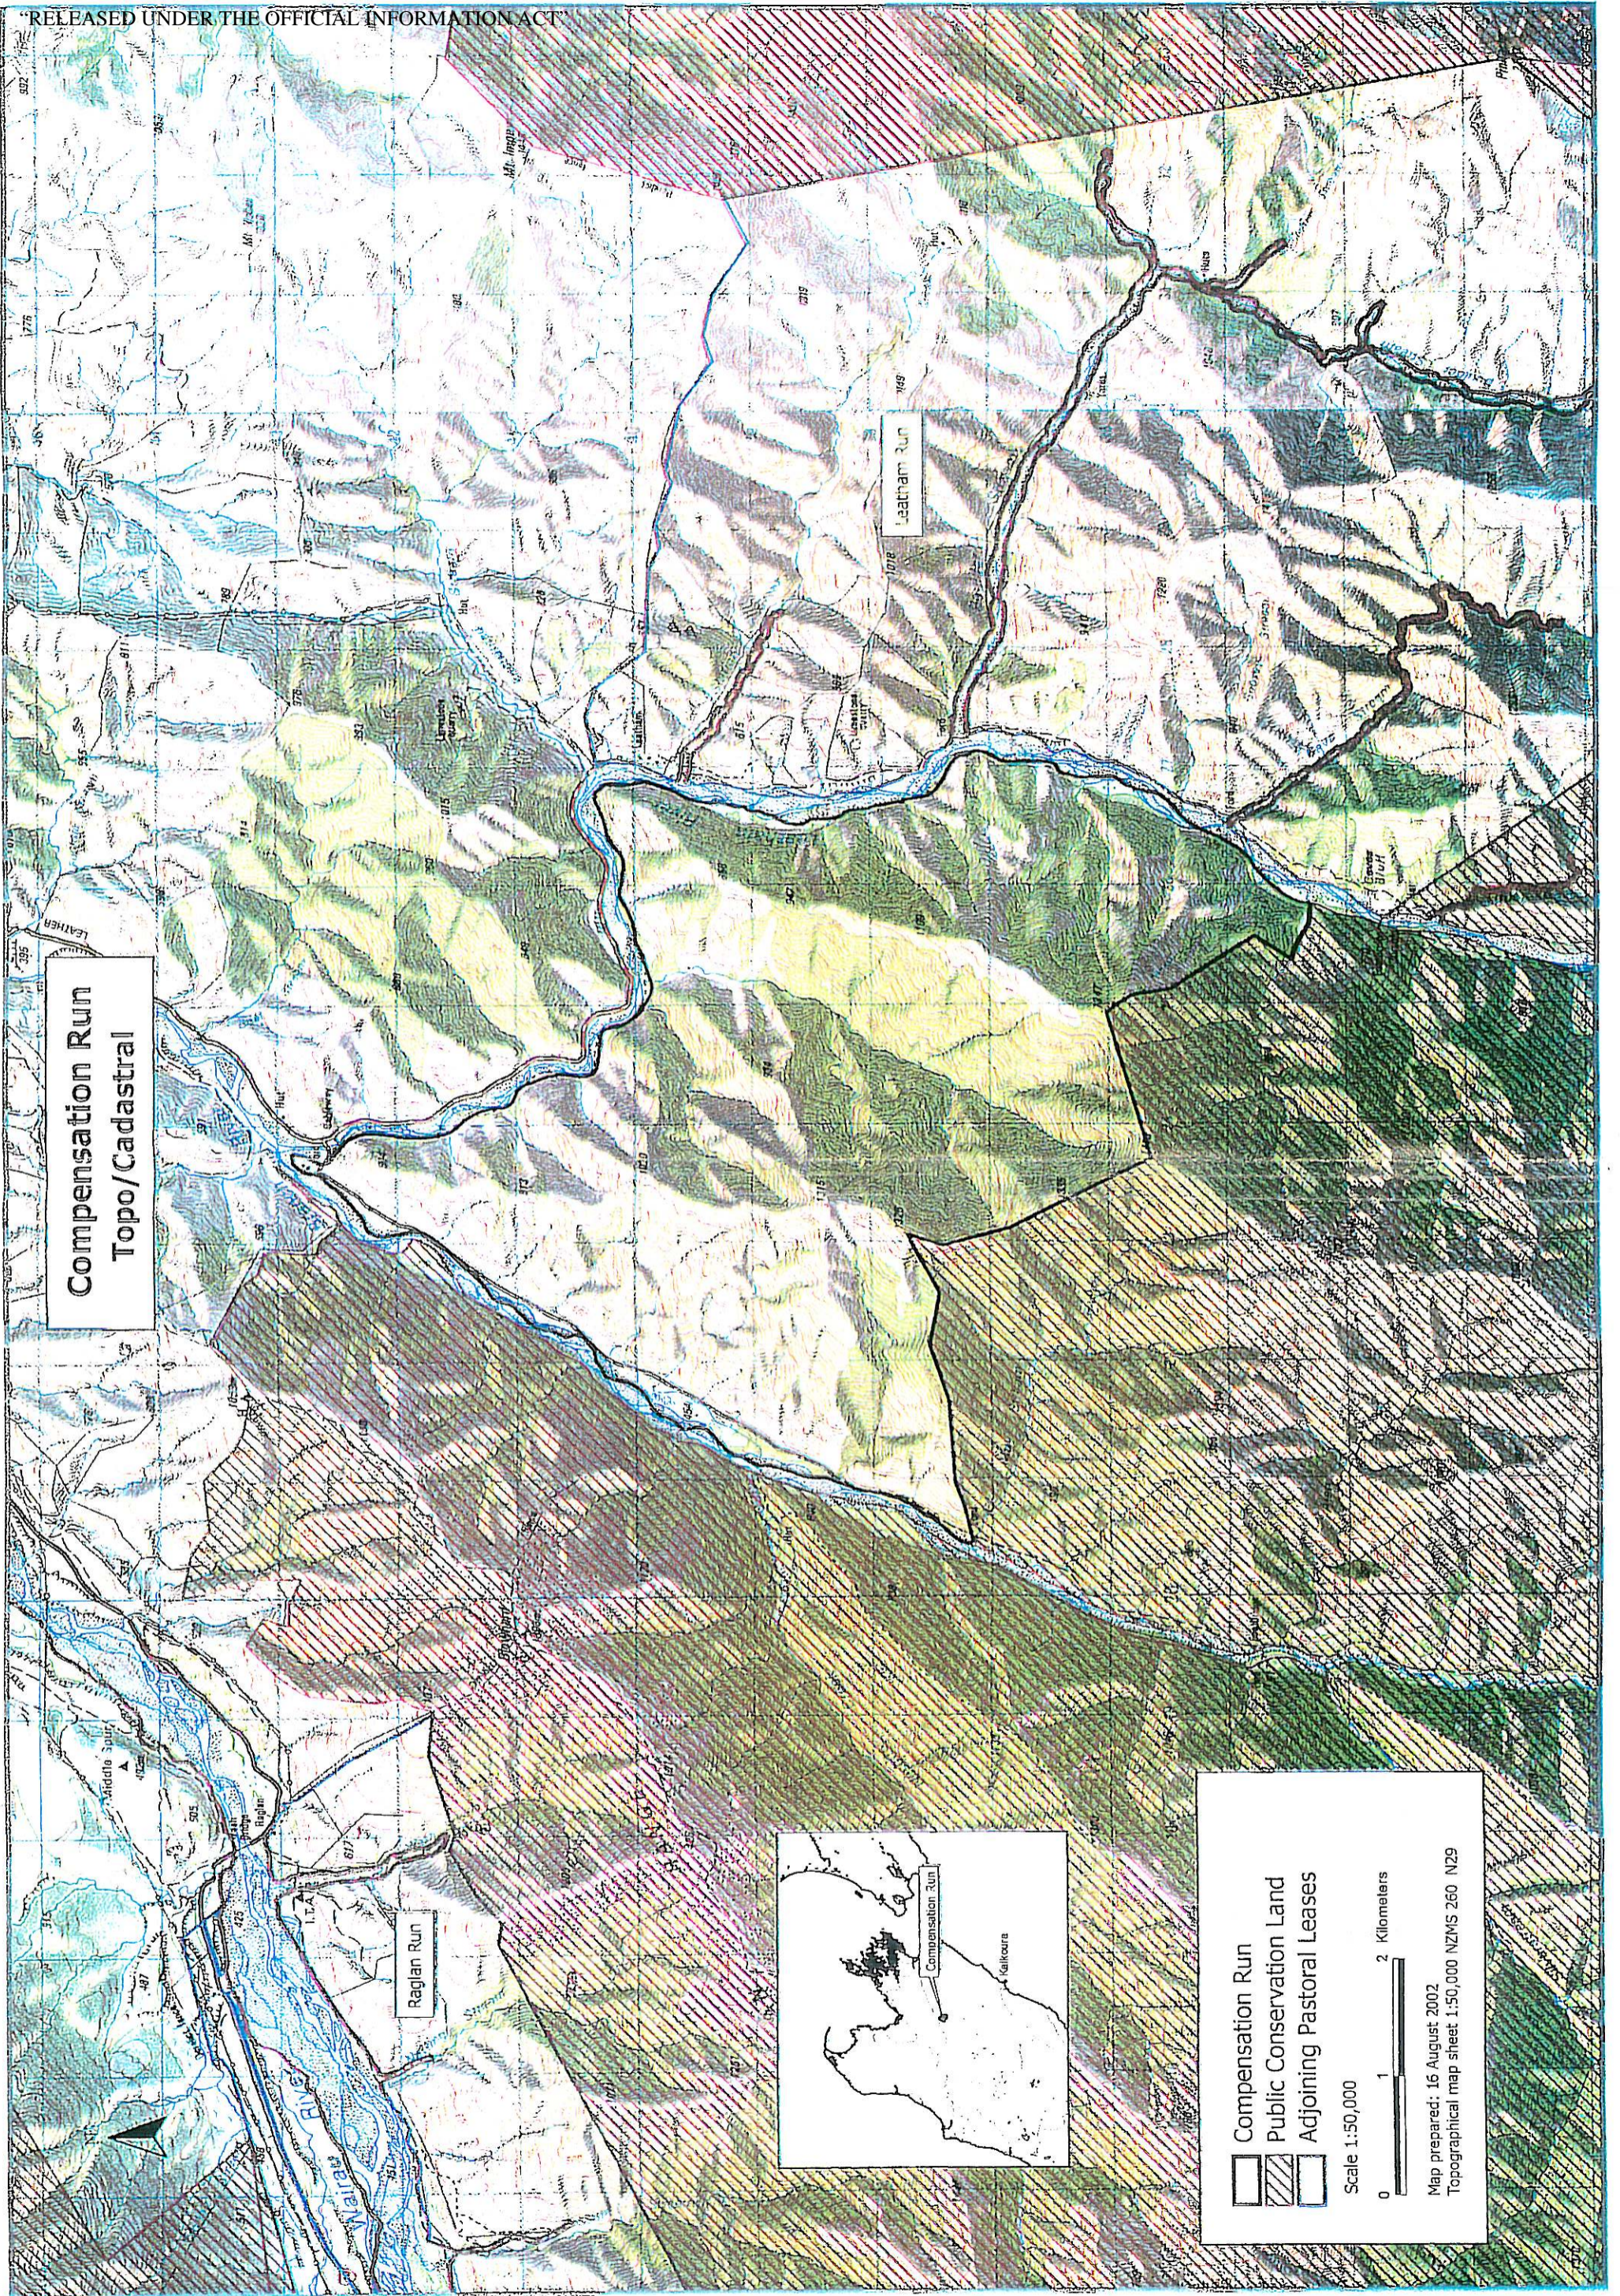

## **Crown Pastoral Land Tenure Review**

**Lease name : COMPENSATION RUN**

**Lease number : PM 017**

**Plans attaching to the  
Conservation Resources Report  
- Topo/Cadastral Map**

These plans attach to and support the Conservation Resources Report provided by the Department of Conservation.

They are released under the Official information Act 1982.

**March**

**05**

**Compensation Run  
Topo/Cadastral**

Raglan Run

Leatham Run

Compensation Run
   
 Public Conservation Land
   
 Adjoining Pastoral Leases

Scale 1:50,000
   

 0 1 2 Kilometers

Map prepared: 16 August 2002
   
 Topographical map sheet 1:50,000 NZMS 260 N29