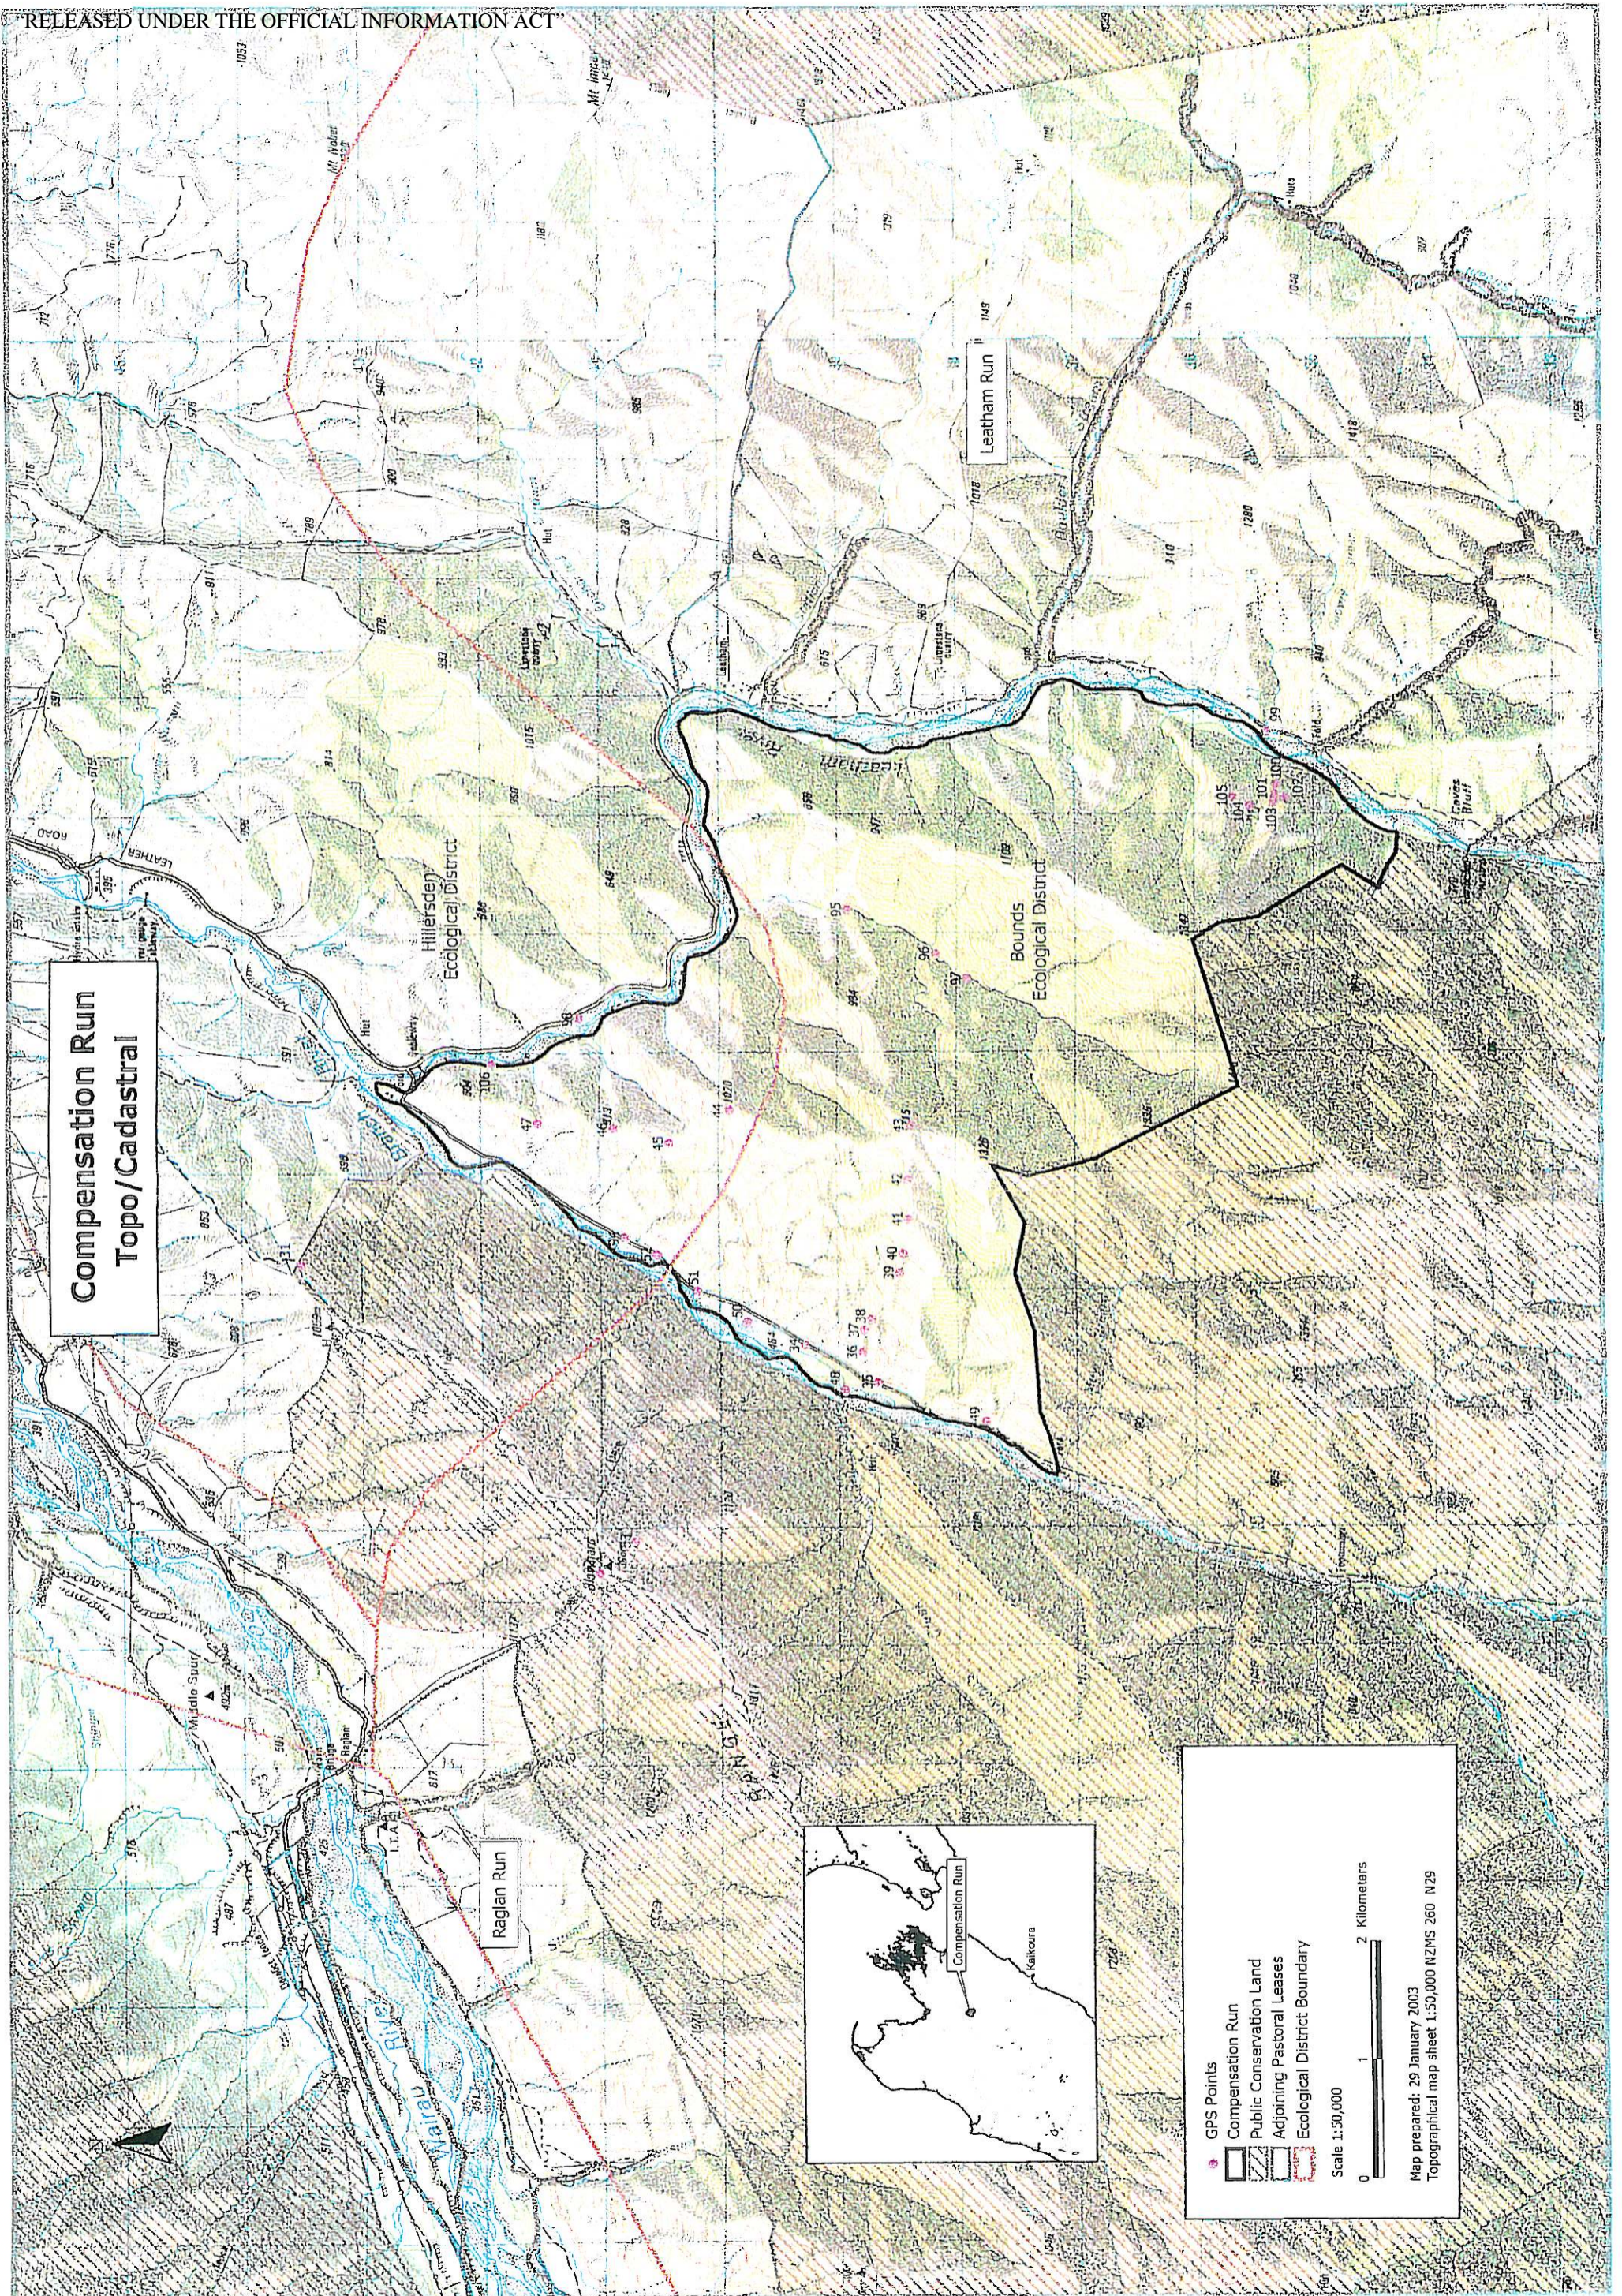

Crown Pastoral Land Tenure Review

Lease name : COMPENSATION RUN

Lease number : PM 017

**Plans attaching to the
Conservation Resources Report
- Topo/Cadastral GIS Map**

These plans attach to and support the Conservation Resources Report provided by the Department of Conservation.

They are released under the Official information Act 1982.

March

05

**Compensation Run
Topo/Cadastral**

GPS Points
 Compensation Run
 Public Conservation Land
 Adjoining Pastoral Leases
 Ecological District Boundary
 Scale 1:50,000
 0 1 2 Kilometers
 Map prepared: 29 January 2003
 Topographical map sheet 1:50,000 NZMS 260 N29