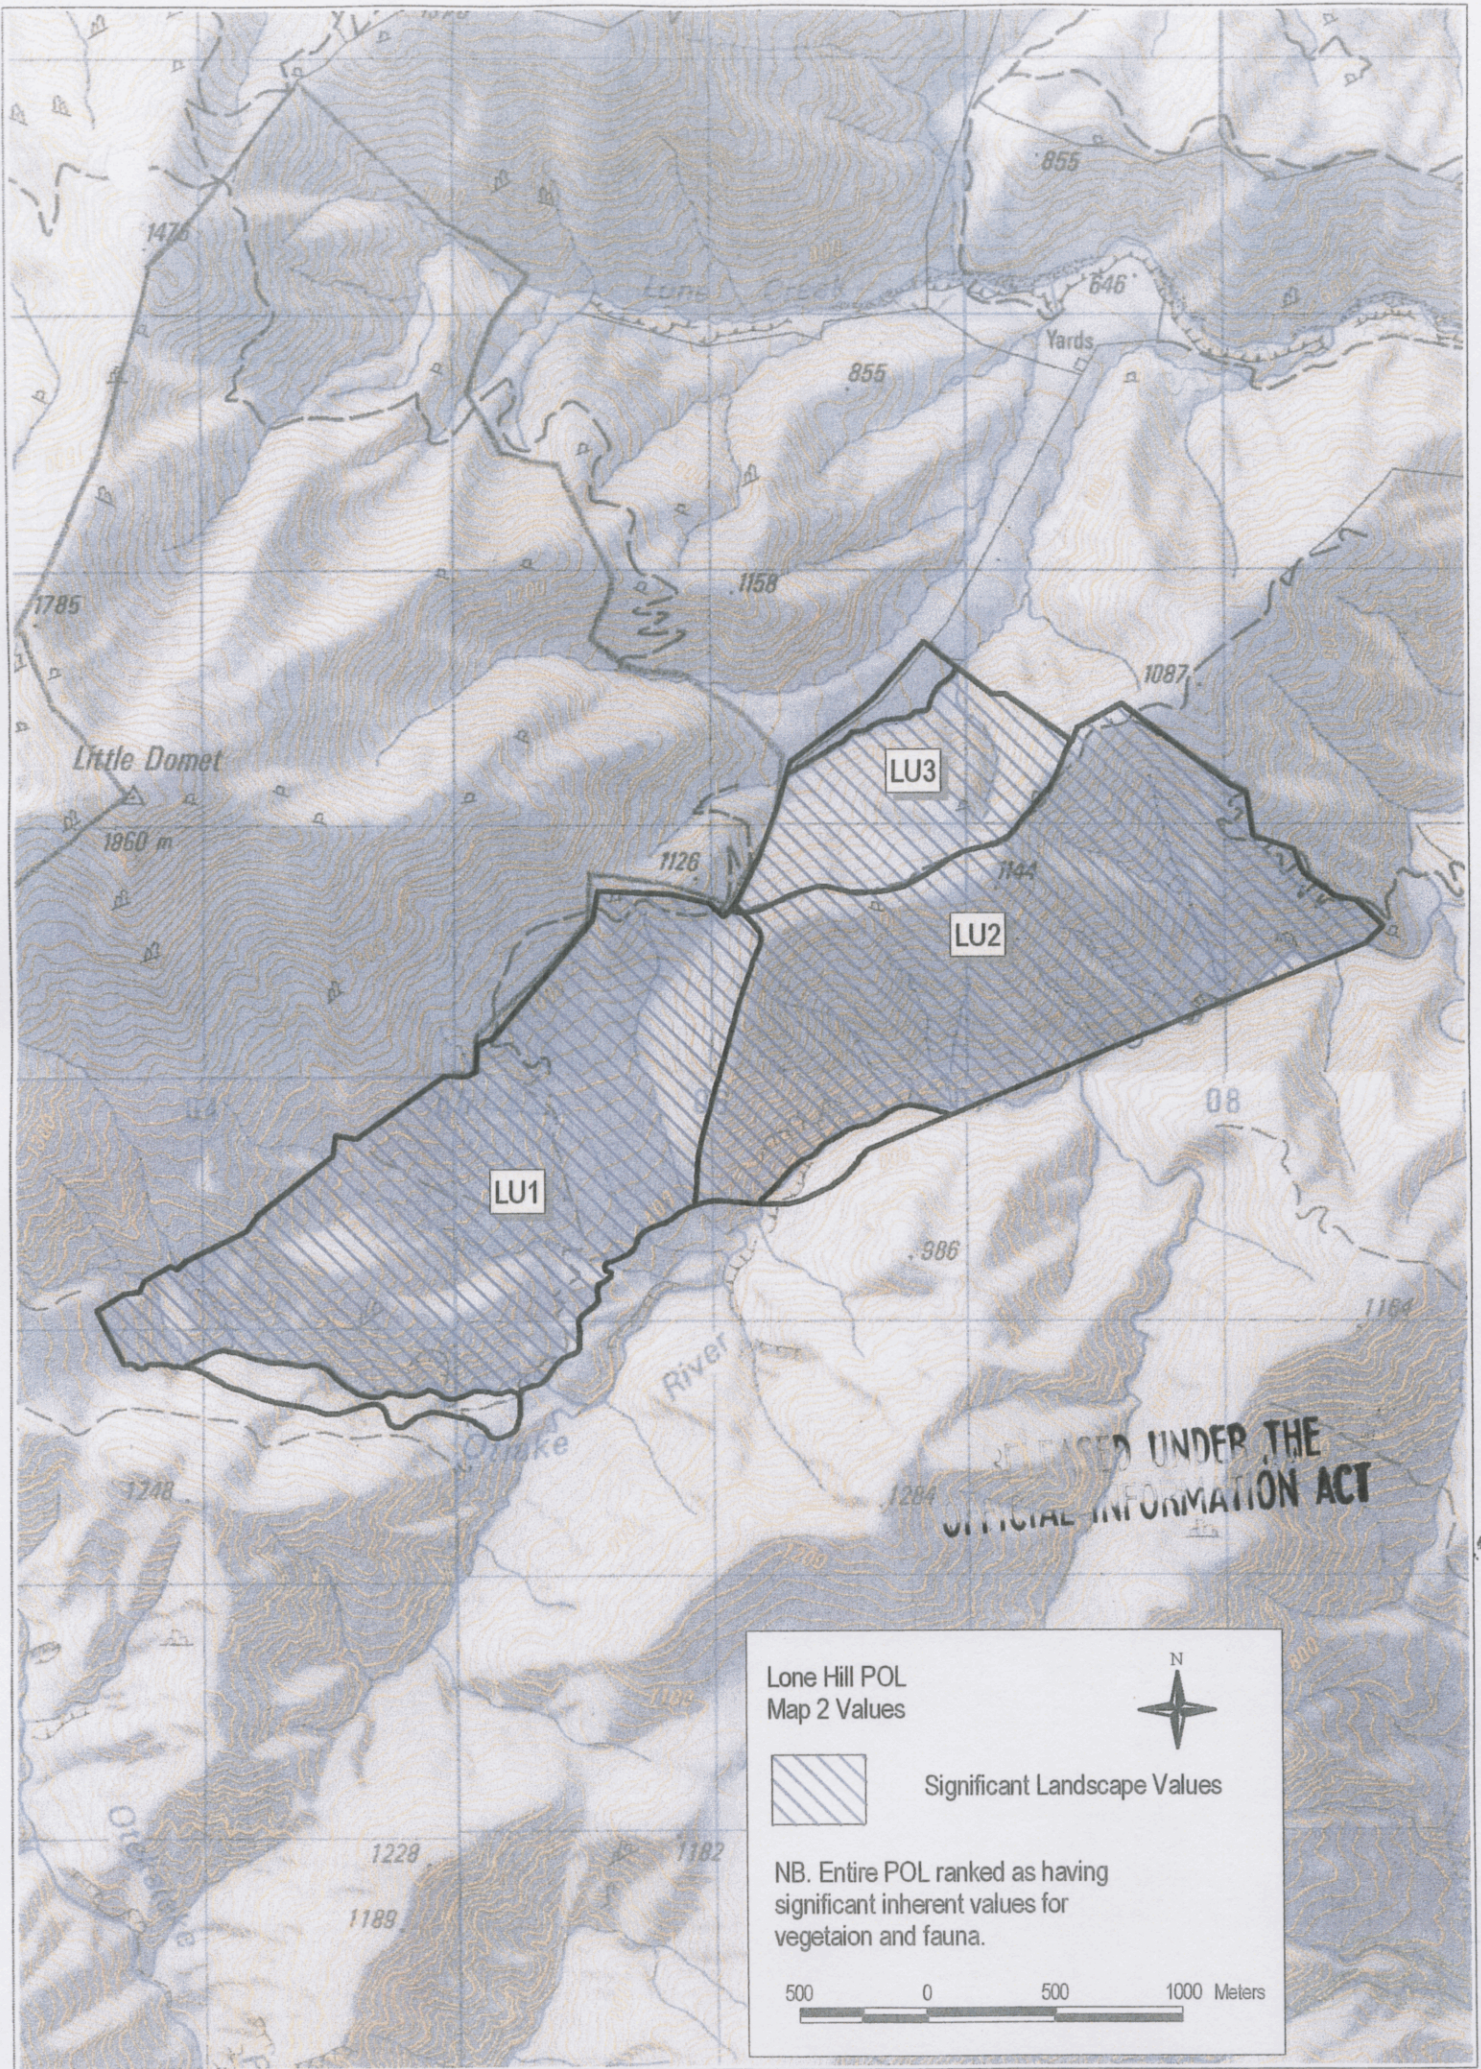

They are released under the Official information Act 1982.

Copied September 2003

Lone Hill POL
Map 1 - Cadastral

Public Conservation Land

700 0 700 1400 Meters

Sec 24 Blk VIII Kurow SD

Sec 8 Blk II Ku

Sec 9 Blk II

Lot 1 DP 25491

Sec 11 Blk II

Sec 3 B

Sec 2 Blk I Dome

Sec 1 Blk I Dor

Sec 31 SO 21879

Pt Sec 30 Blk VIII Kurow SD

Sec 5 Blk I Domet SD

Sec 1 SO 22439

Se

Sec 4 SO 22439

Lone Hill POL
Map 2 Values

Significant Landscape Values

NB. Entire POL ranked as having significant inherent values for vegetation and fauna.

500 0 500 1000 Meters