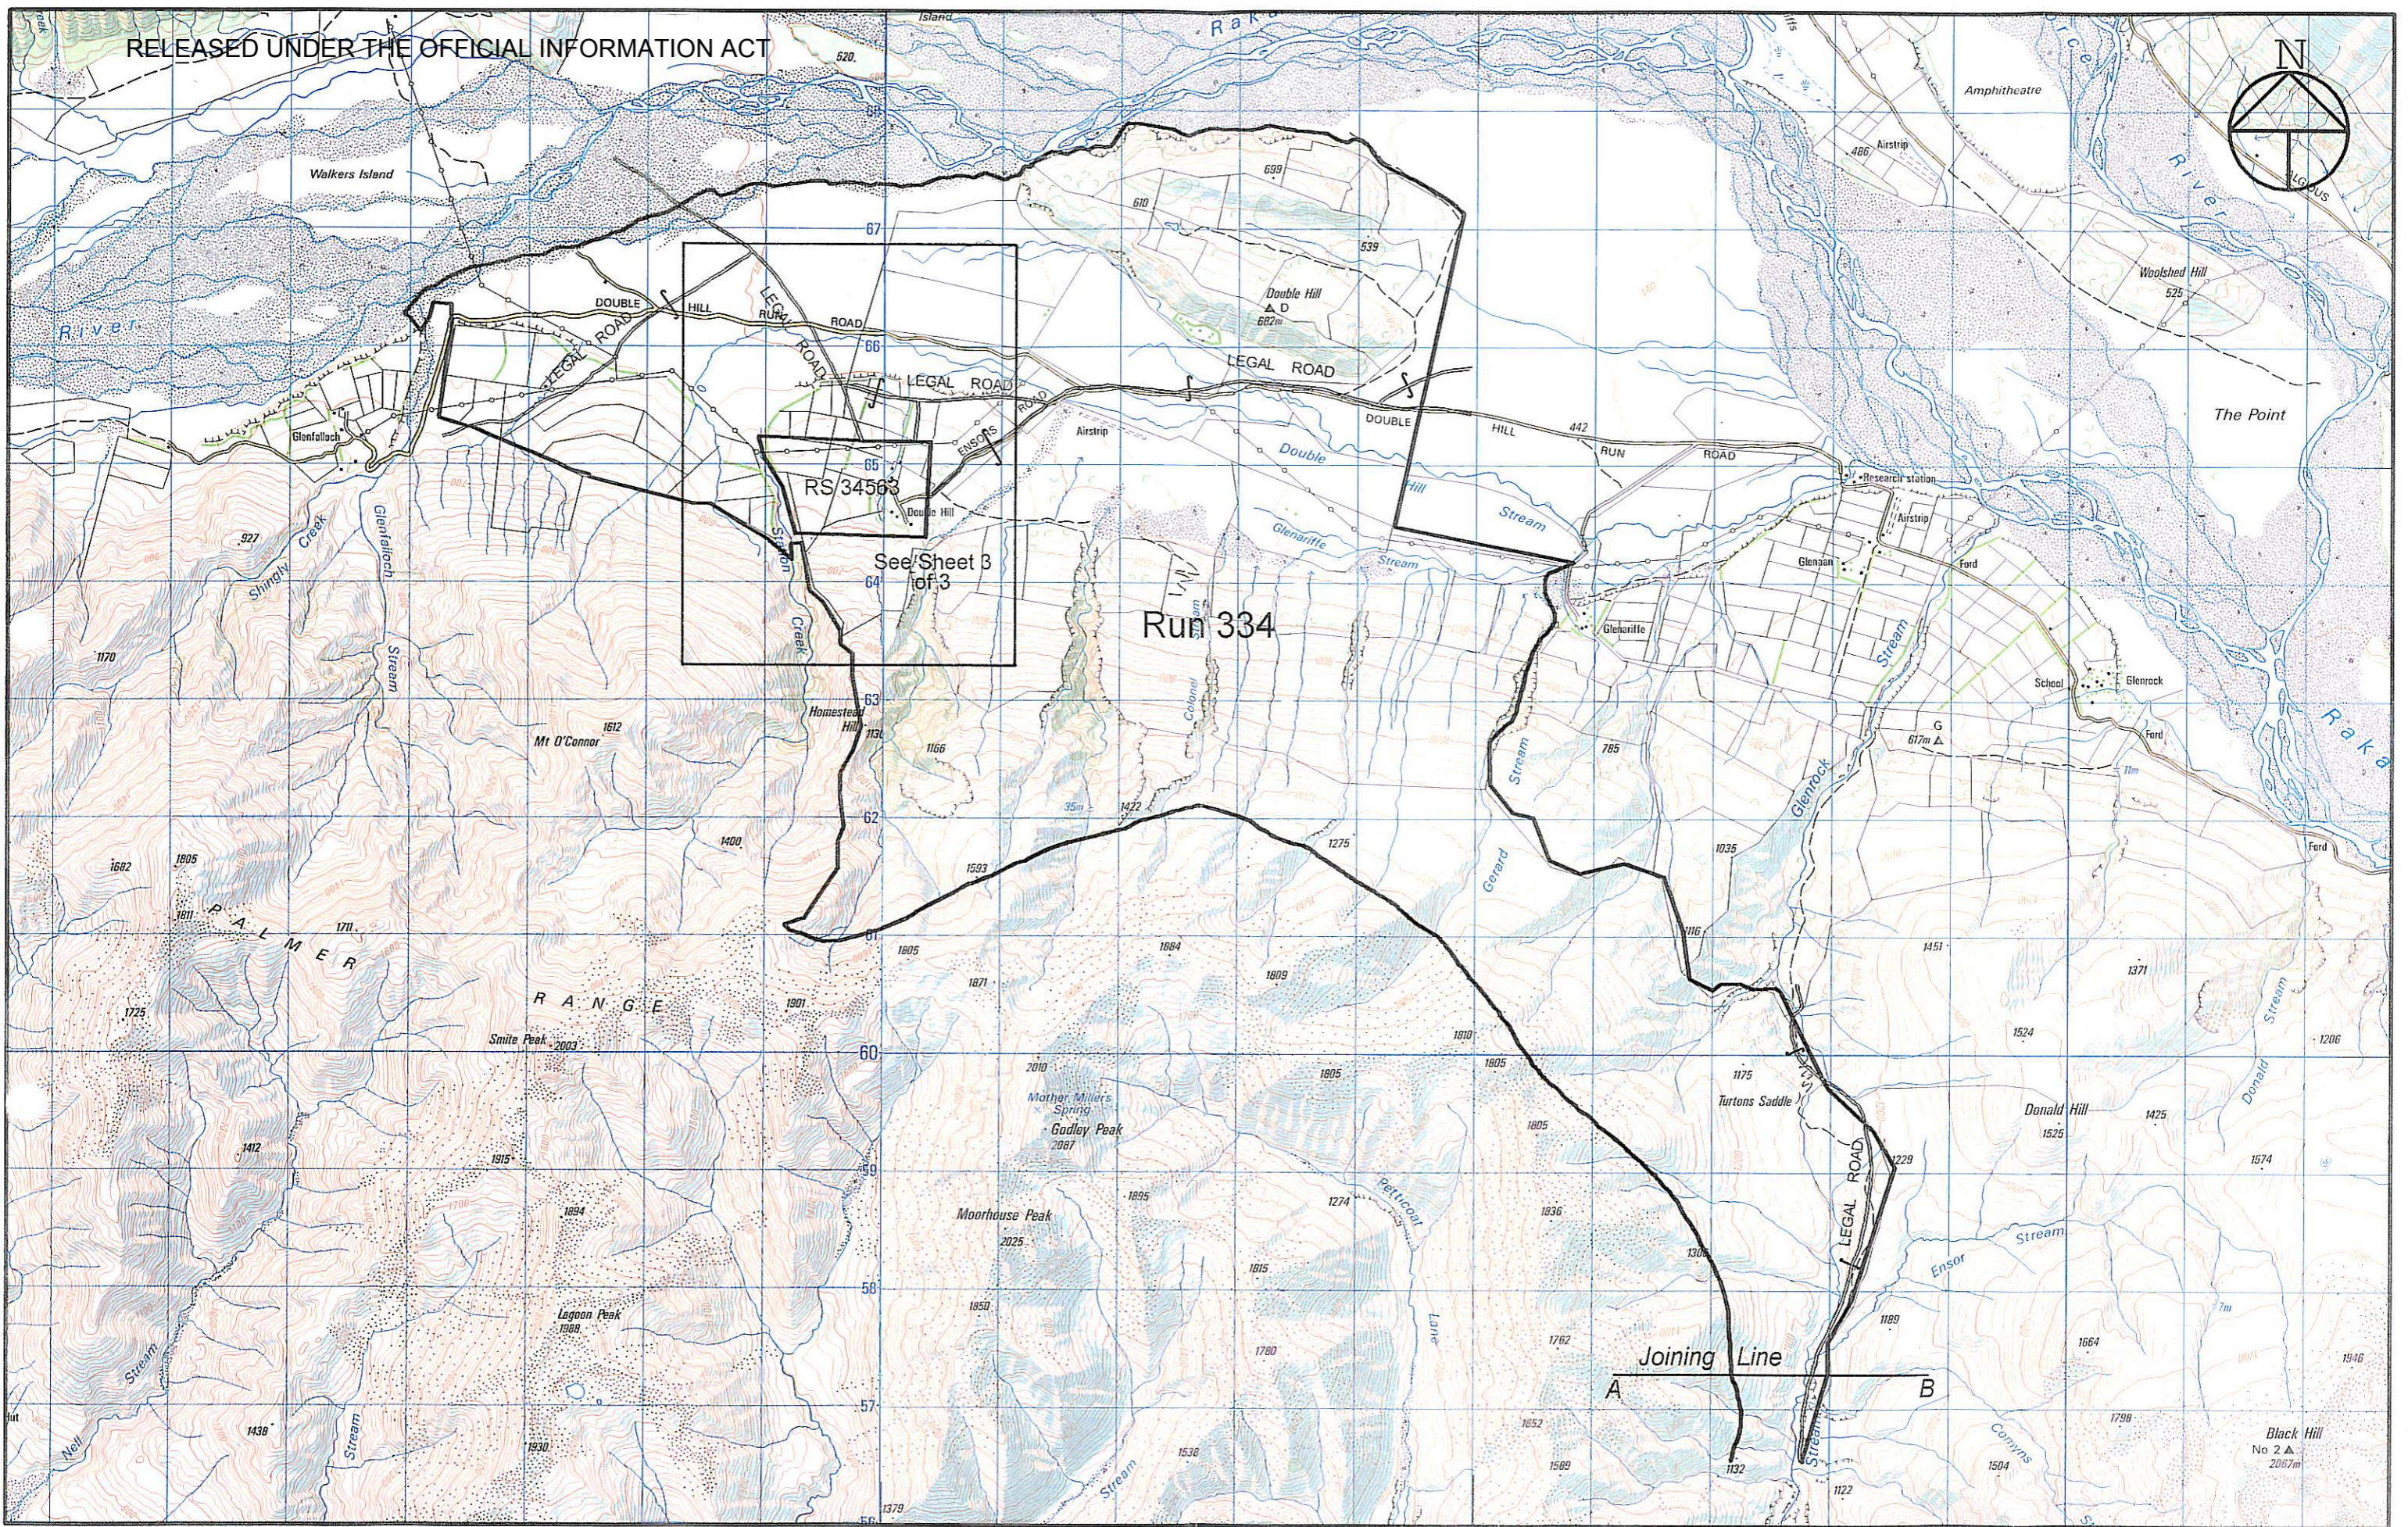

Crown Pastoral Land Tenure Review

Lease name : DOUBLE HILL

Lease number : PC 127

Due Diligence Report - Plan 1

These plans attach to and support the Due Diligence Report.

They are released under the Official Information Act 1982.

October

05

Double Hill Station

Scale 1:50000

Marginal Strip Subject to Sec 24(9)
Conservation Act 1987 - - - - -

Version	1	2	3	4	5
Canterbury Land District					
Topographic Map 260 - J35, K35					
				Sheet 1 of 3	
				Date 1/10/99	