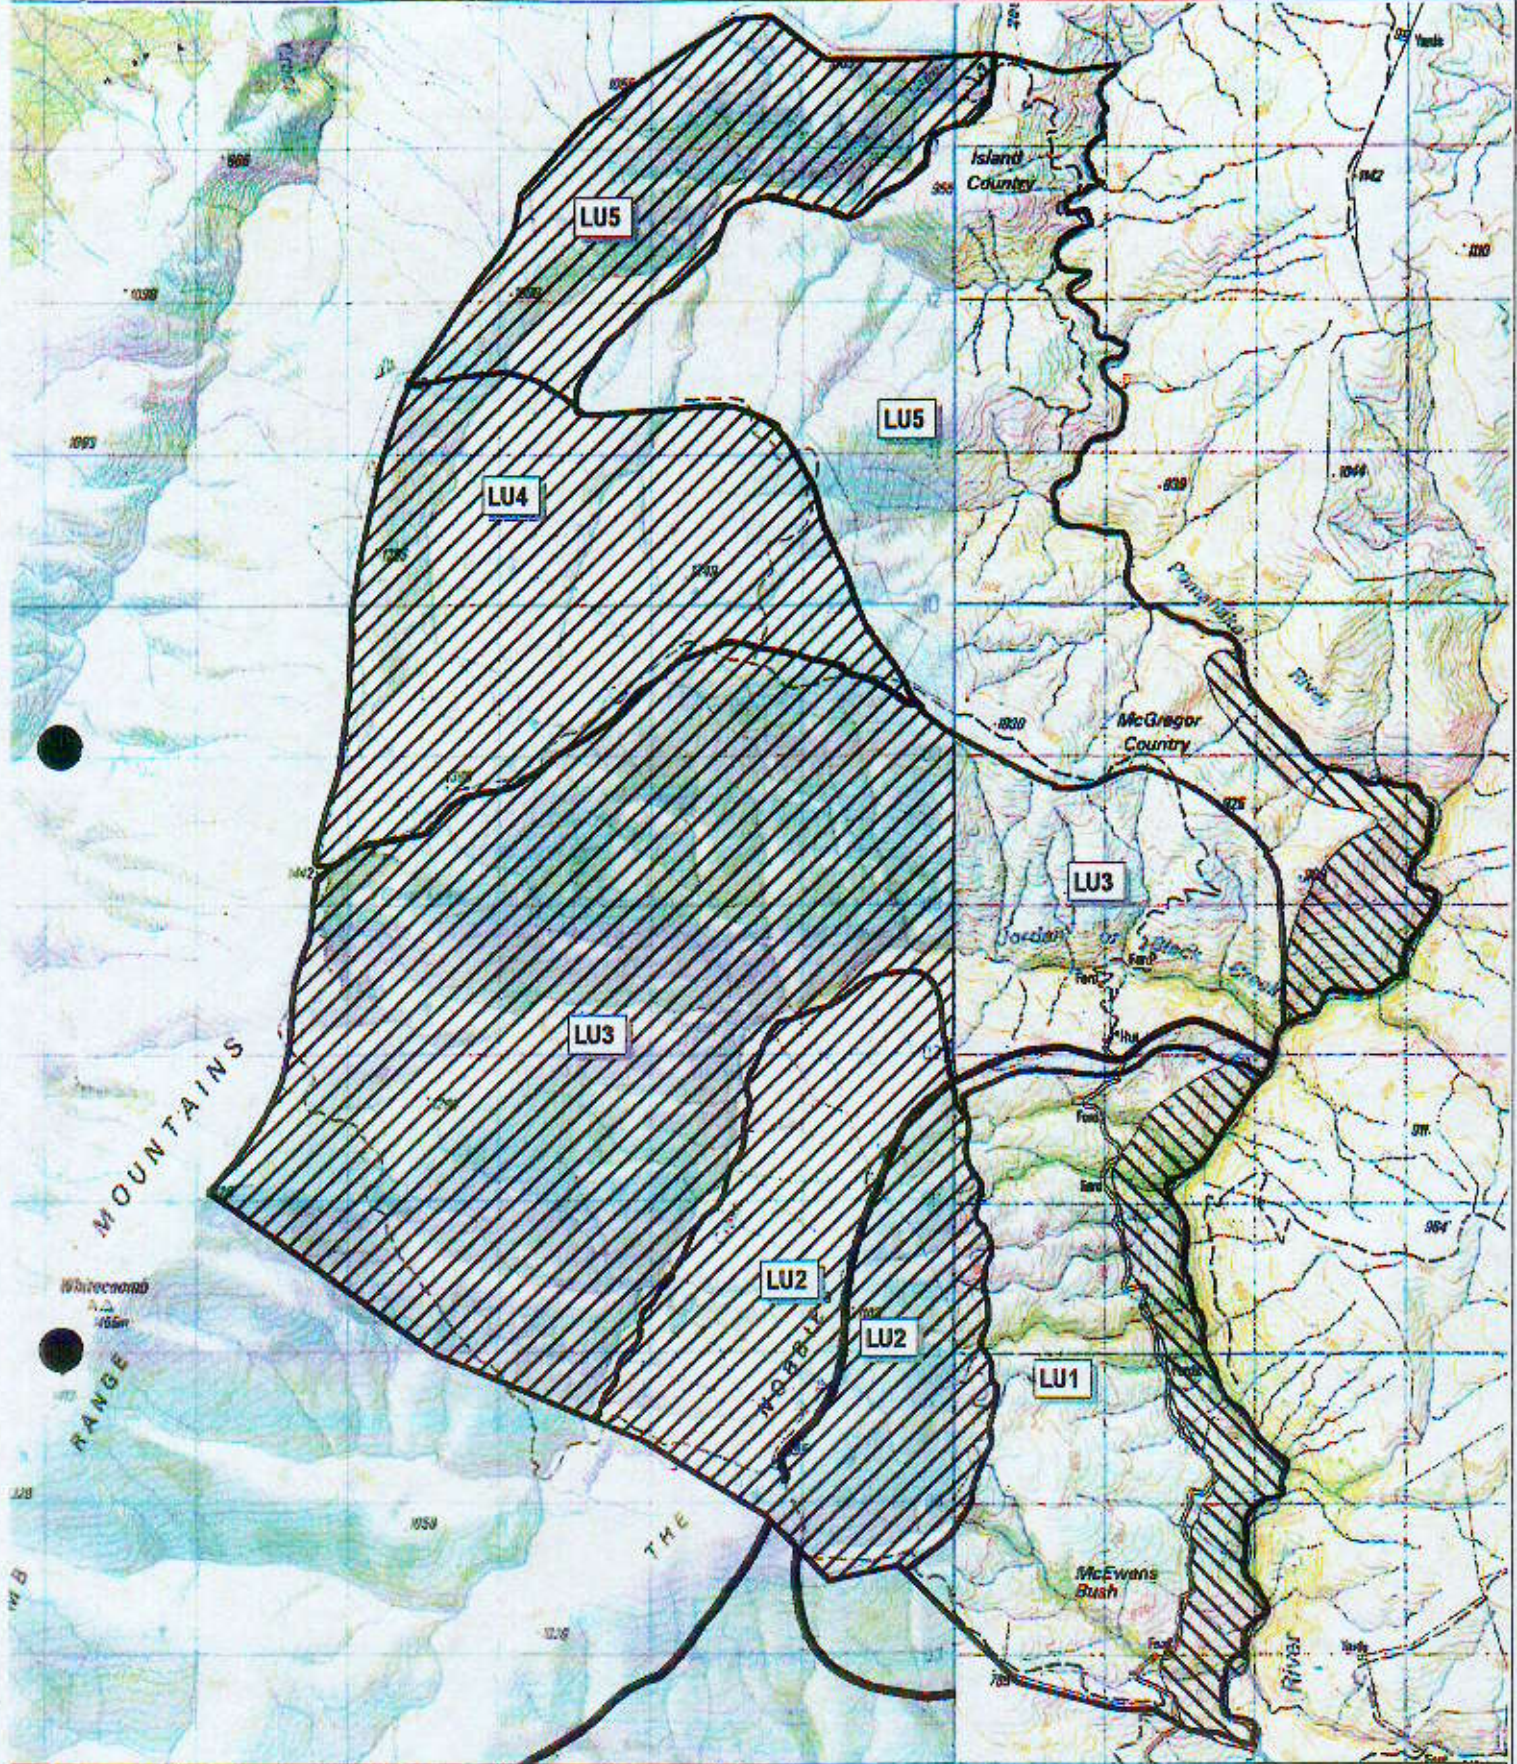

Crown Pastoral Land Tenure Review

Lease name : Gem Lake

Lease number : PO 122

Plans attaching to the conservation resources report

These plans attach to and support the conservation resources report provided by the Department of Conservation.

They are released under the Official information Act 1982.

Copied October 2002

Gem Lake
Map 1a Topo/Cadastral
Scale 1:50,000

1 0 1 Kilometers

A graphical scale bar showing a distance of 1 kilometer, divided into 1000 meters (1000m) and 500 meters (500m).

Released under the
Official Information Act

ards
lake

Gem Lake
Map 1b Topo/Cadastral
Scale 1:10,000

1 0 1 Kilometers

Released under the
Official Information Act

**Gem Lake
Map 2 Landscape Values**

-  The areas on Gem Lake that make a significant contribution to the natural character of the high country landscape.
-  Scenic River Corridor

— Landscape Units

Released under the
Official Information Act

Scale 1:50,000

Gem Lake
Map 3 Ecological Values

 Ecological Values

Scale 1:50,000

Released under the
Official Information Act