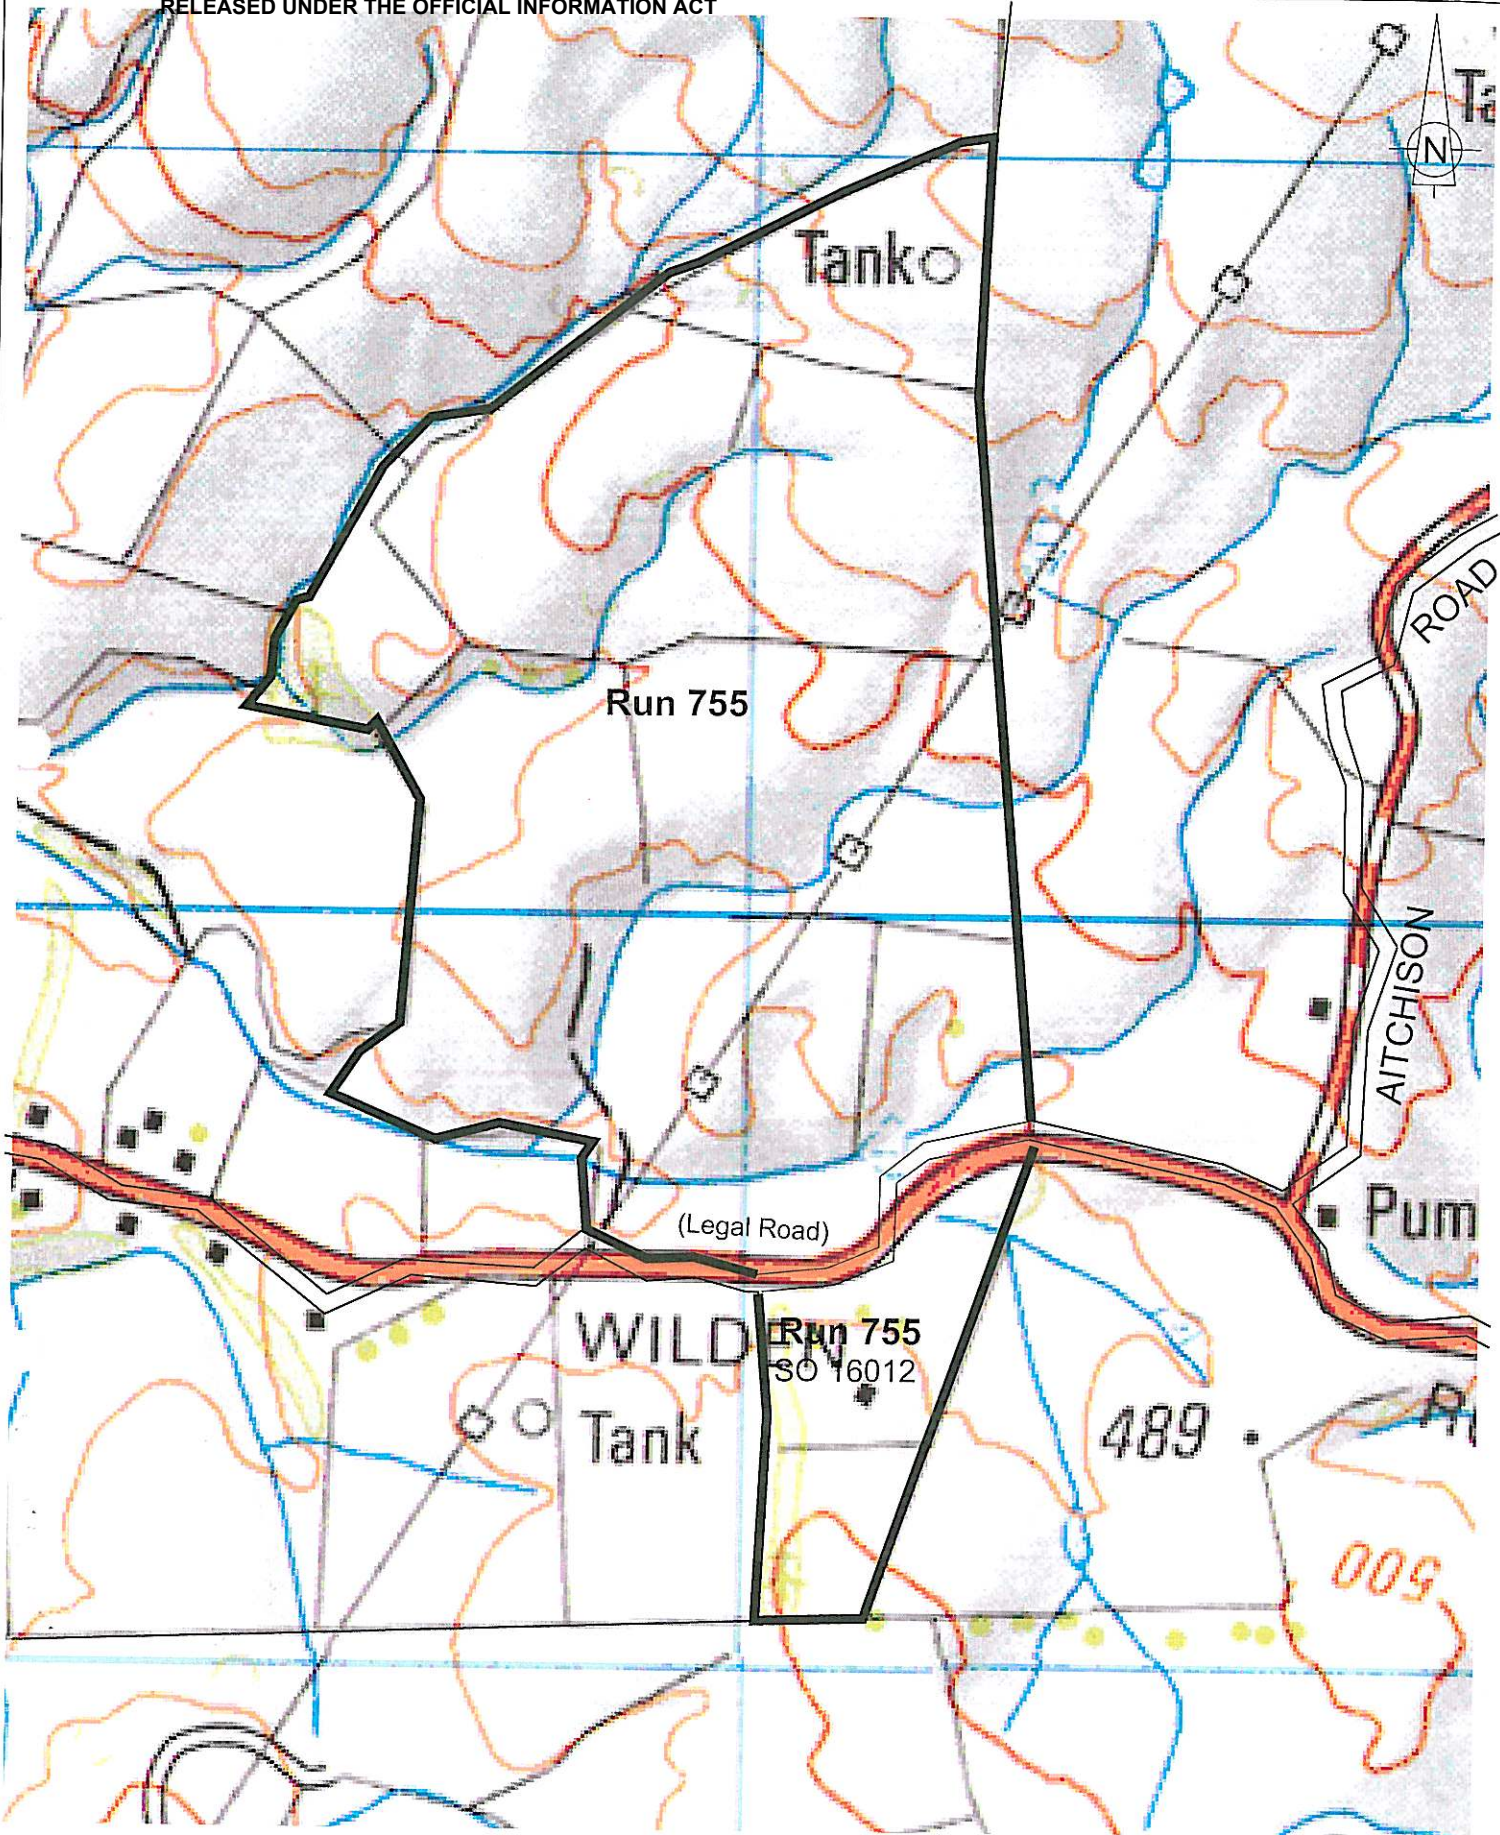

Crown Pastoral Land Tenure Review

Lease name : GEM LAKE

Lease number : PO 122

Due Diligence Report - Plans

These plans attach to and support the Due Diligence Report.

They are released under the Official Information Act 1982.

December 05

Marginal Strip Subject to Sec 24 (9)
Conservation Act 1987 - - - - -

Version	1	2	3	4	5
Otago Land District	Sheet 1 of 2				
NZMS 260 F 43 & G43	Date 21/11/2000				

Gem Lake
Scale 1 : 50000

Graphics by :
TL Survey Services Ltd DUNEDIN

Marginal Strip Subject to Sec 24 (9)
Conservation Act 1987 - - - - -

Version	1	2	3	4	5
Otago Land District	Sheet 2 of 2				
NZMS 260 G.44	Date 20/11/2000				

Gem Lake

Scale 1 : 10000

Graphics by :
TL Survey Services Ltd DUNEDIN