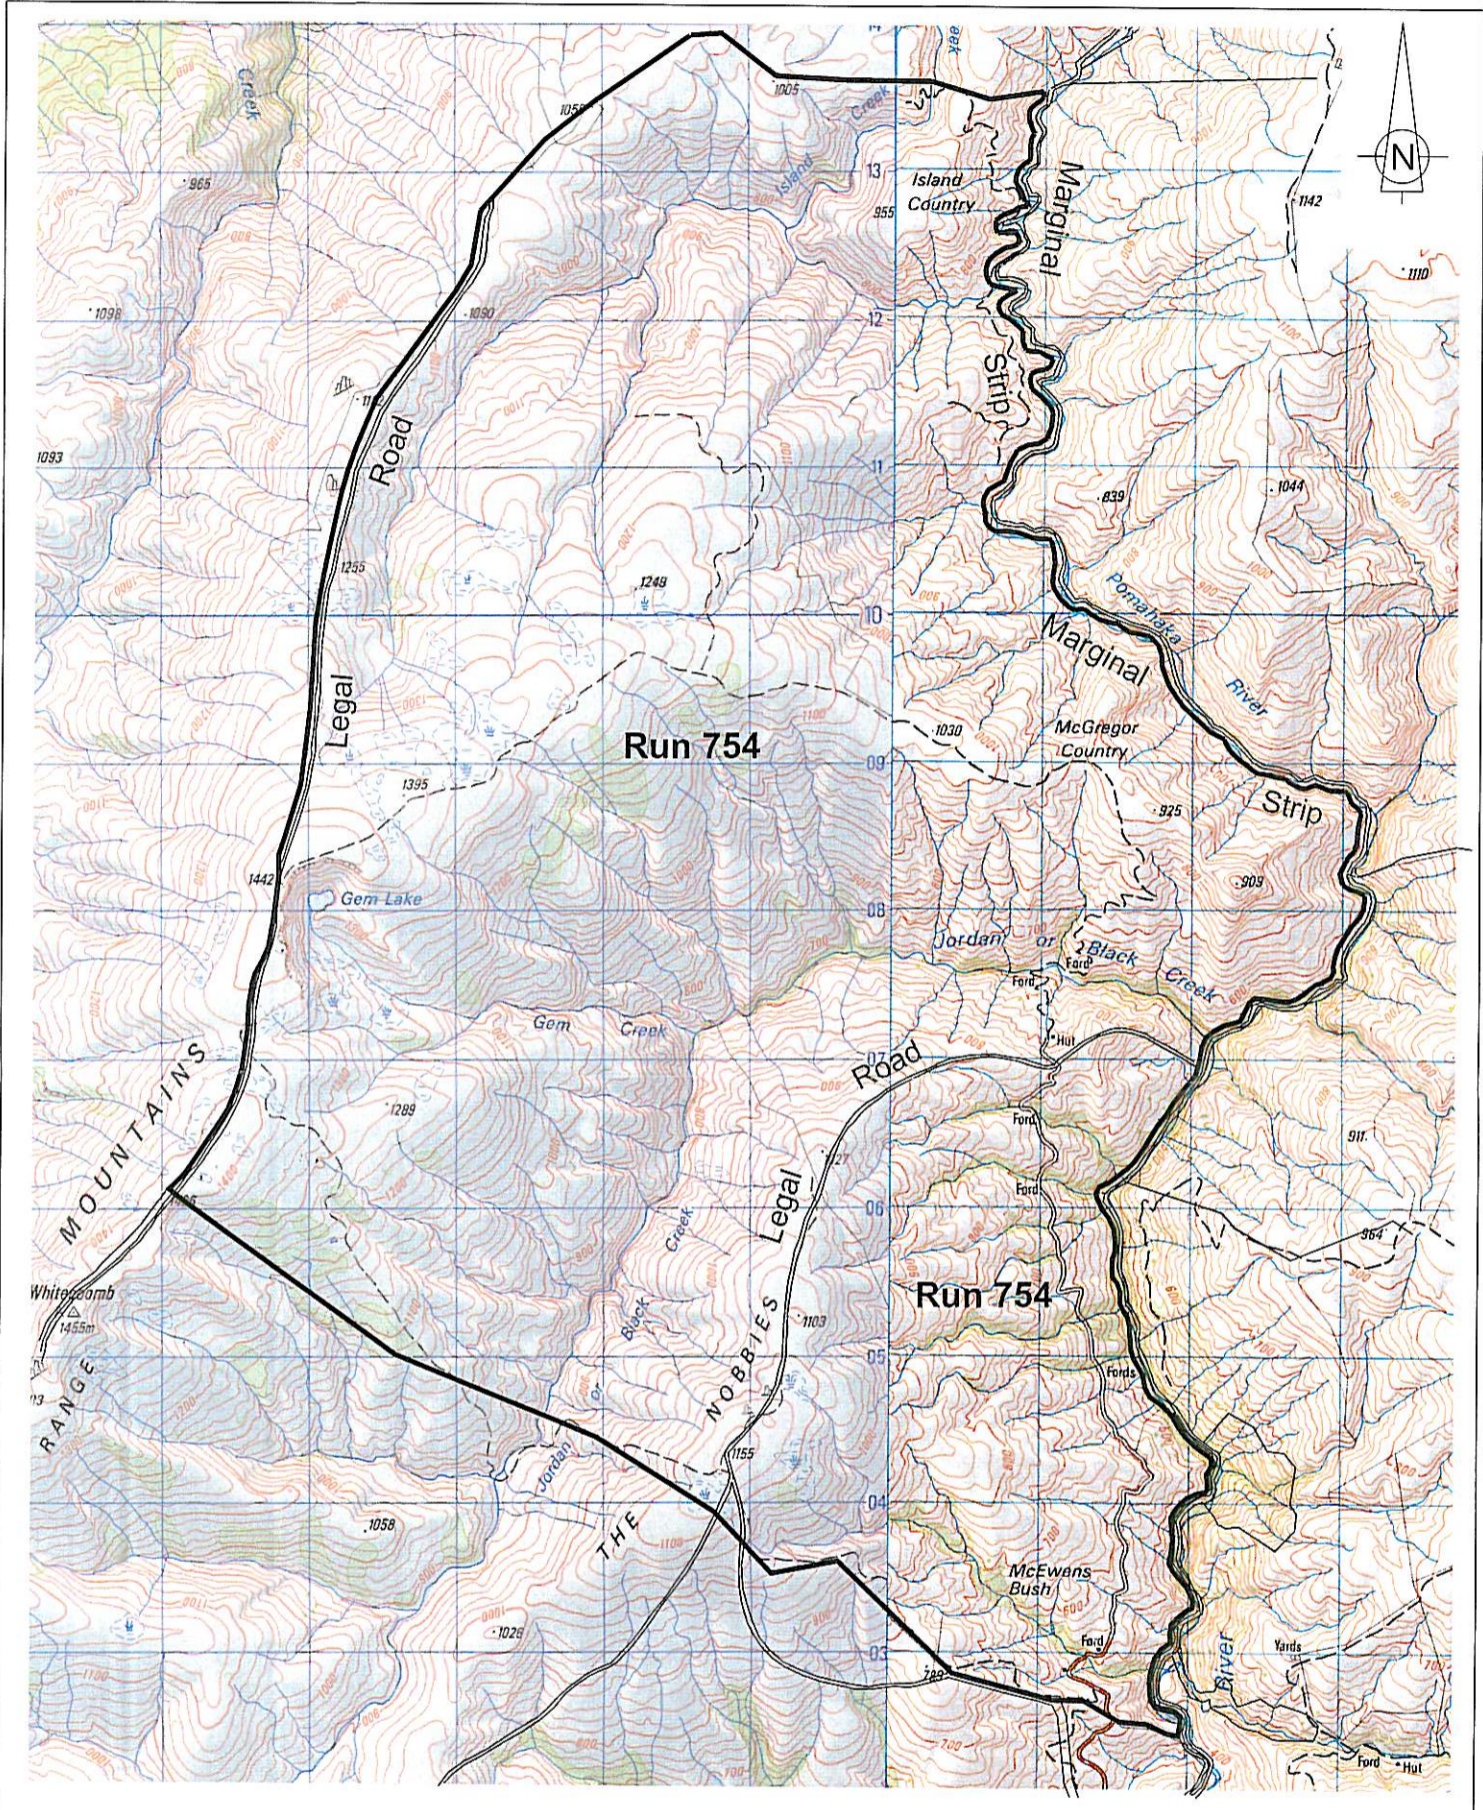

Crown Pastoral Land Tenure Review

Lease name : GEM LAKE

Lease number : PO 122

Due Diligence Report - Plans

These plans attach to and support the Due Diligence Report.

They are released under the Official Information Act 1982.

December 05

Marginal Strip Subject to Sec 24 (9)
Conservation Act 1987 - - - - -

Version	1	2	3	4	5
Otago Land District	Sheet 1 of 2				
NZMS 260 F 43 & G43	Date 21/11/2000				

Gem Lake
Scale 1 : 50000

Graphics by :
TL Survey Services Ltd DUNEDIN

Marginal Strip Subject to Sec 24 (9)
Conservation Act 1987 - - - - -

Version	1	2	3	4	5
Otago Land District	Sheet 2 of 2				
NZMS 260 G.44	Date 20/11/2000				

Gem Lake

Scale 1 : 10000

Graphics by :
TL Survey Services Ltd DUNEDIN