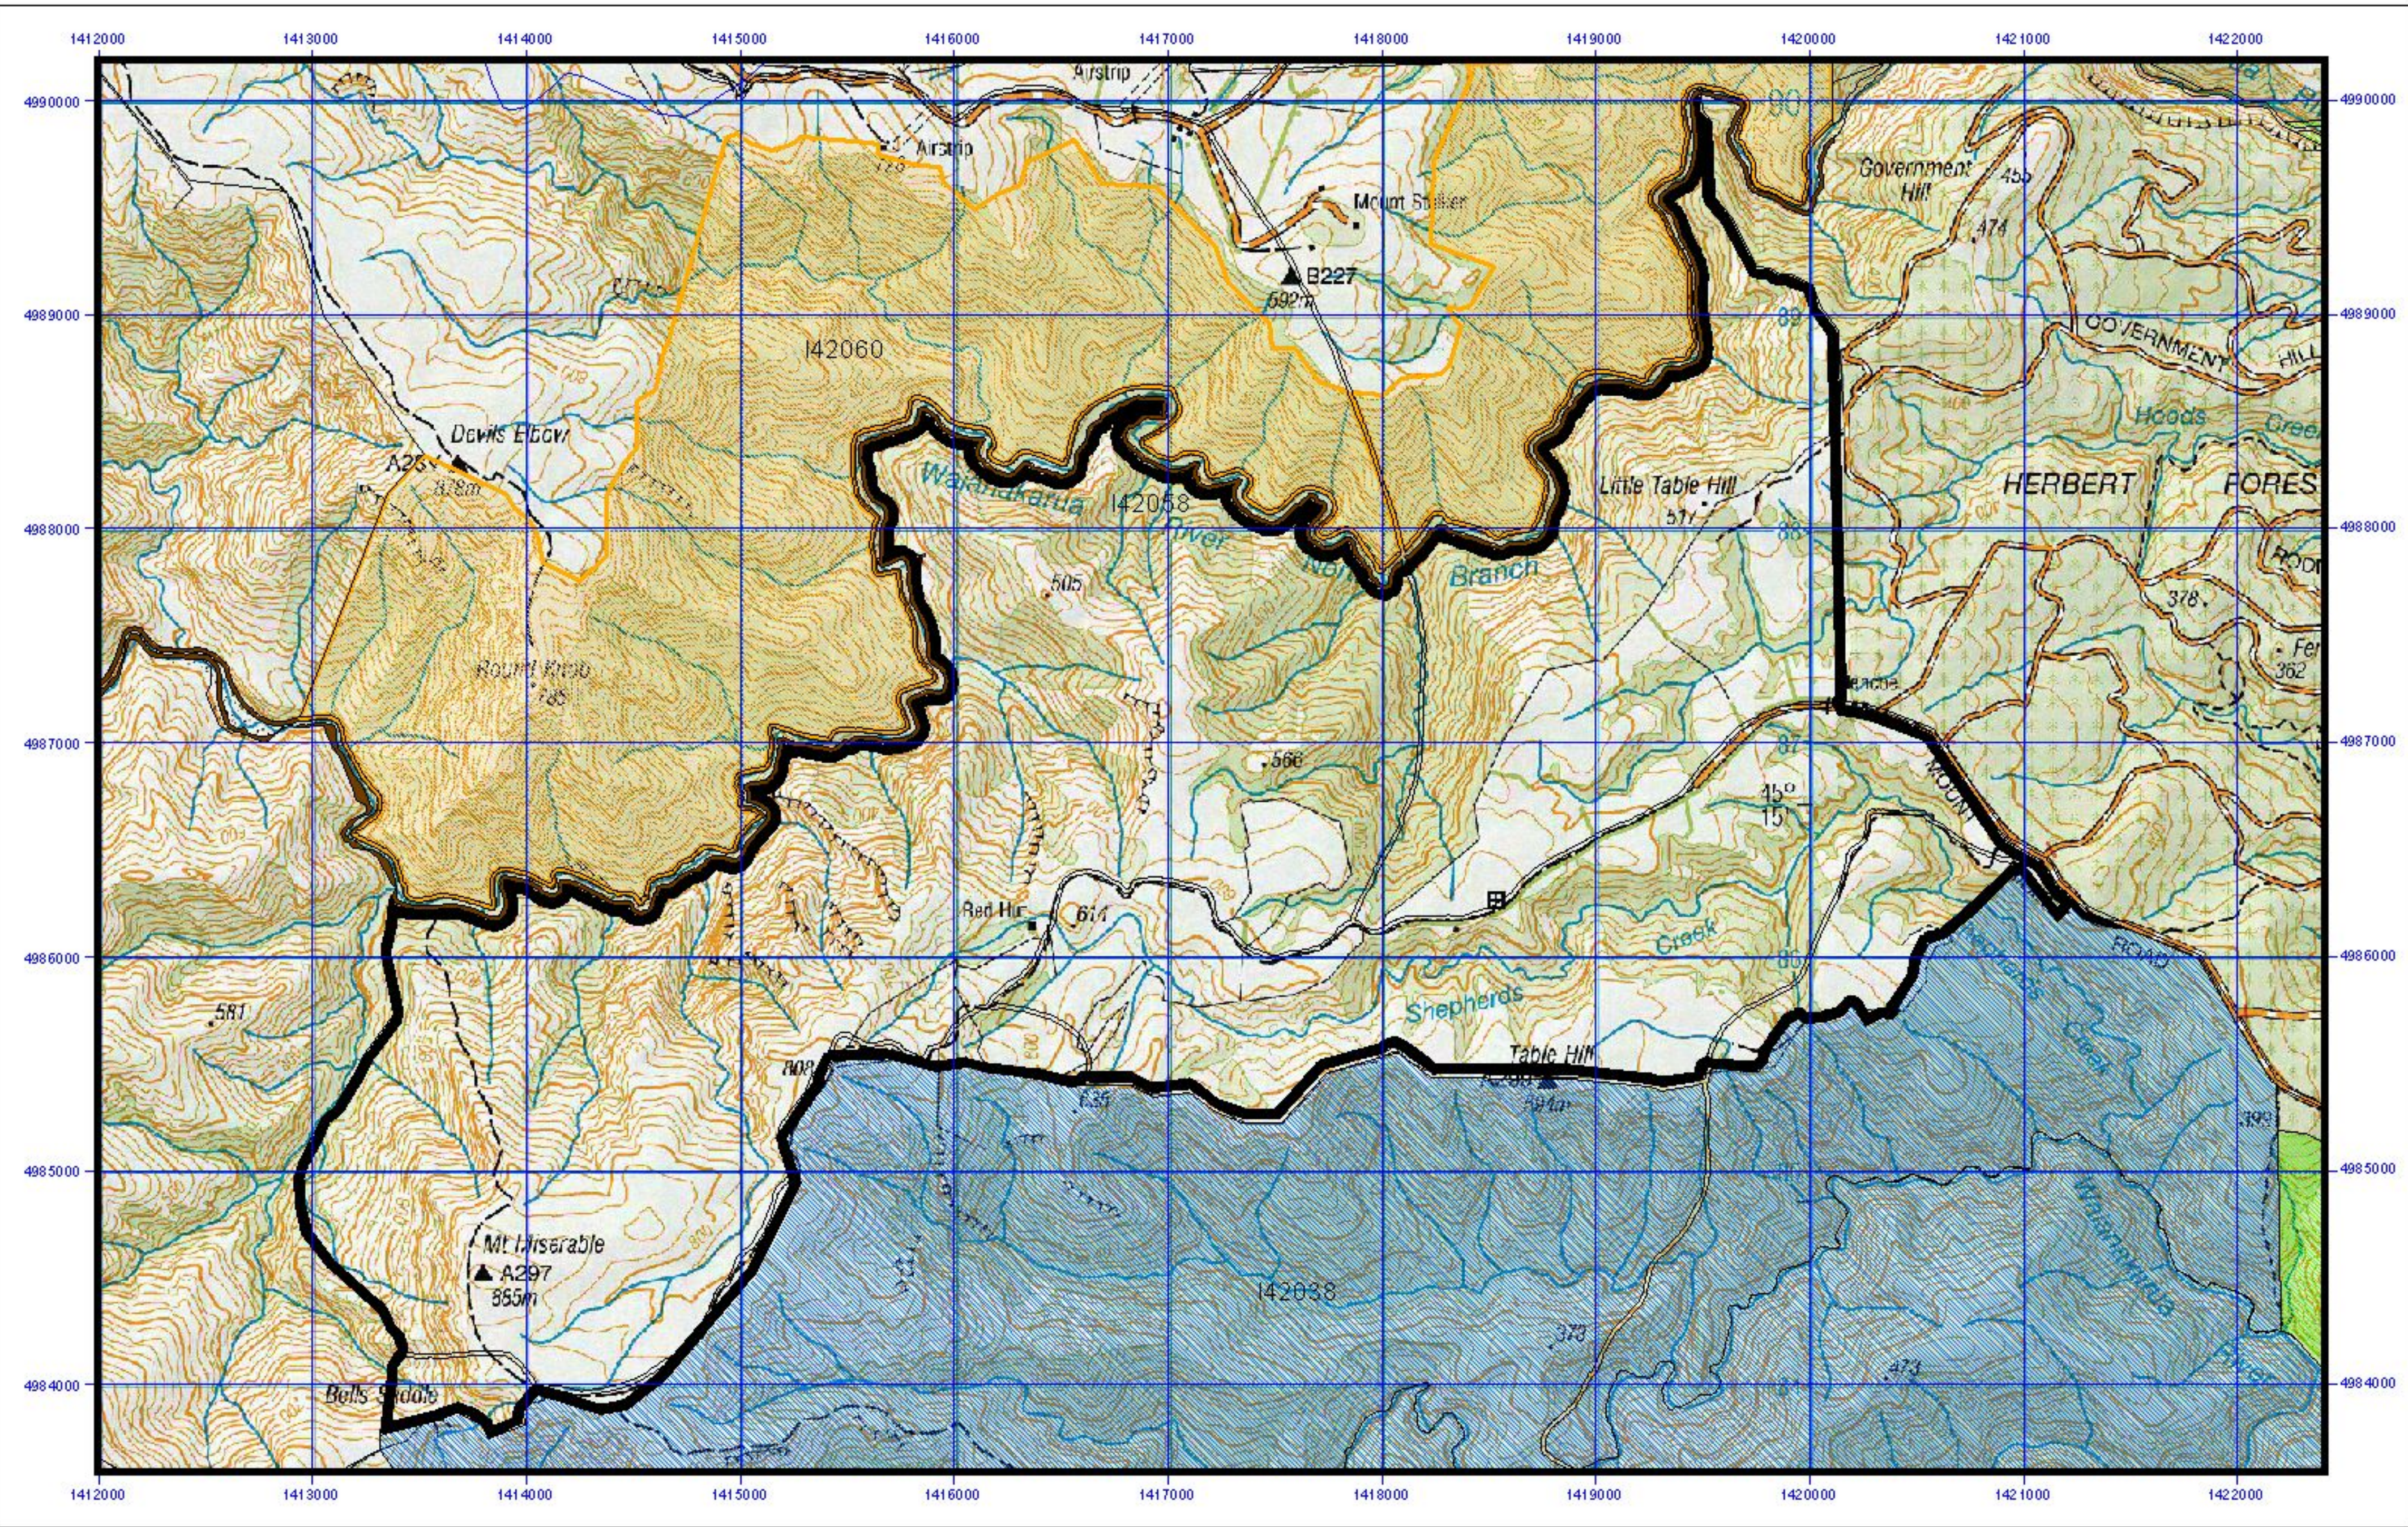

Crown Pastoral Land Tenure Review

Lease name : GLENCOE (North Otago)

Lease number : PO 366

Plan attaching to the Conservation Resources Report

- **Topo/Cadastral Map**
- **Ecological and Historic Values Map**

The following plan forms page XX of the Conservation Resources Report provided by the Department of Conservation.

It is released under the Official information Act 1982.

4.2.1 Topographical & Cadastral Glencoe Pastoral Lease

Estate-legend.shp
 Stewardship Areas
 Reserves
 Marginal Strips
 Protected Land Agreements

0.3 0 0.3 0.6 0.9 1.2 Kilometers
 N

4.2.2 Values - Ecological and Historic Glencoe Pastoral Lease

- Historic points
- Significant Ecological Values