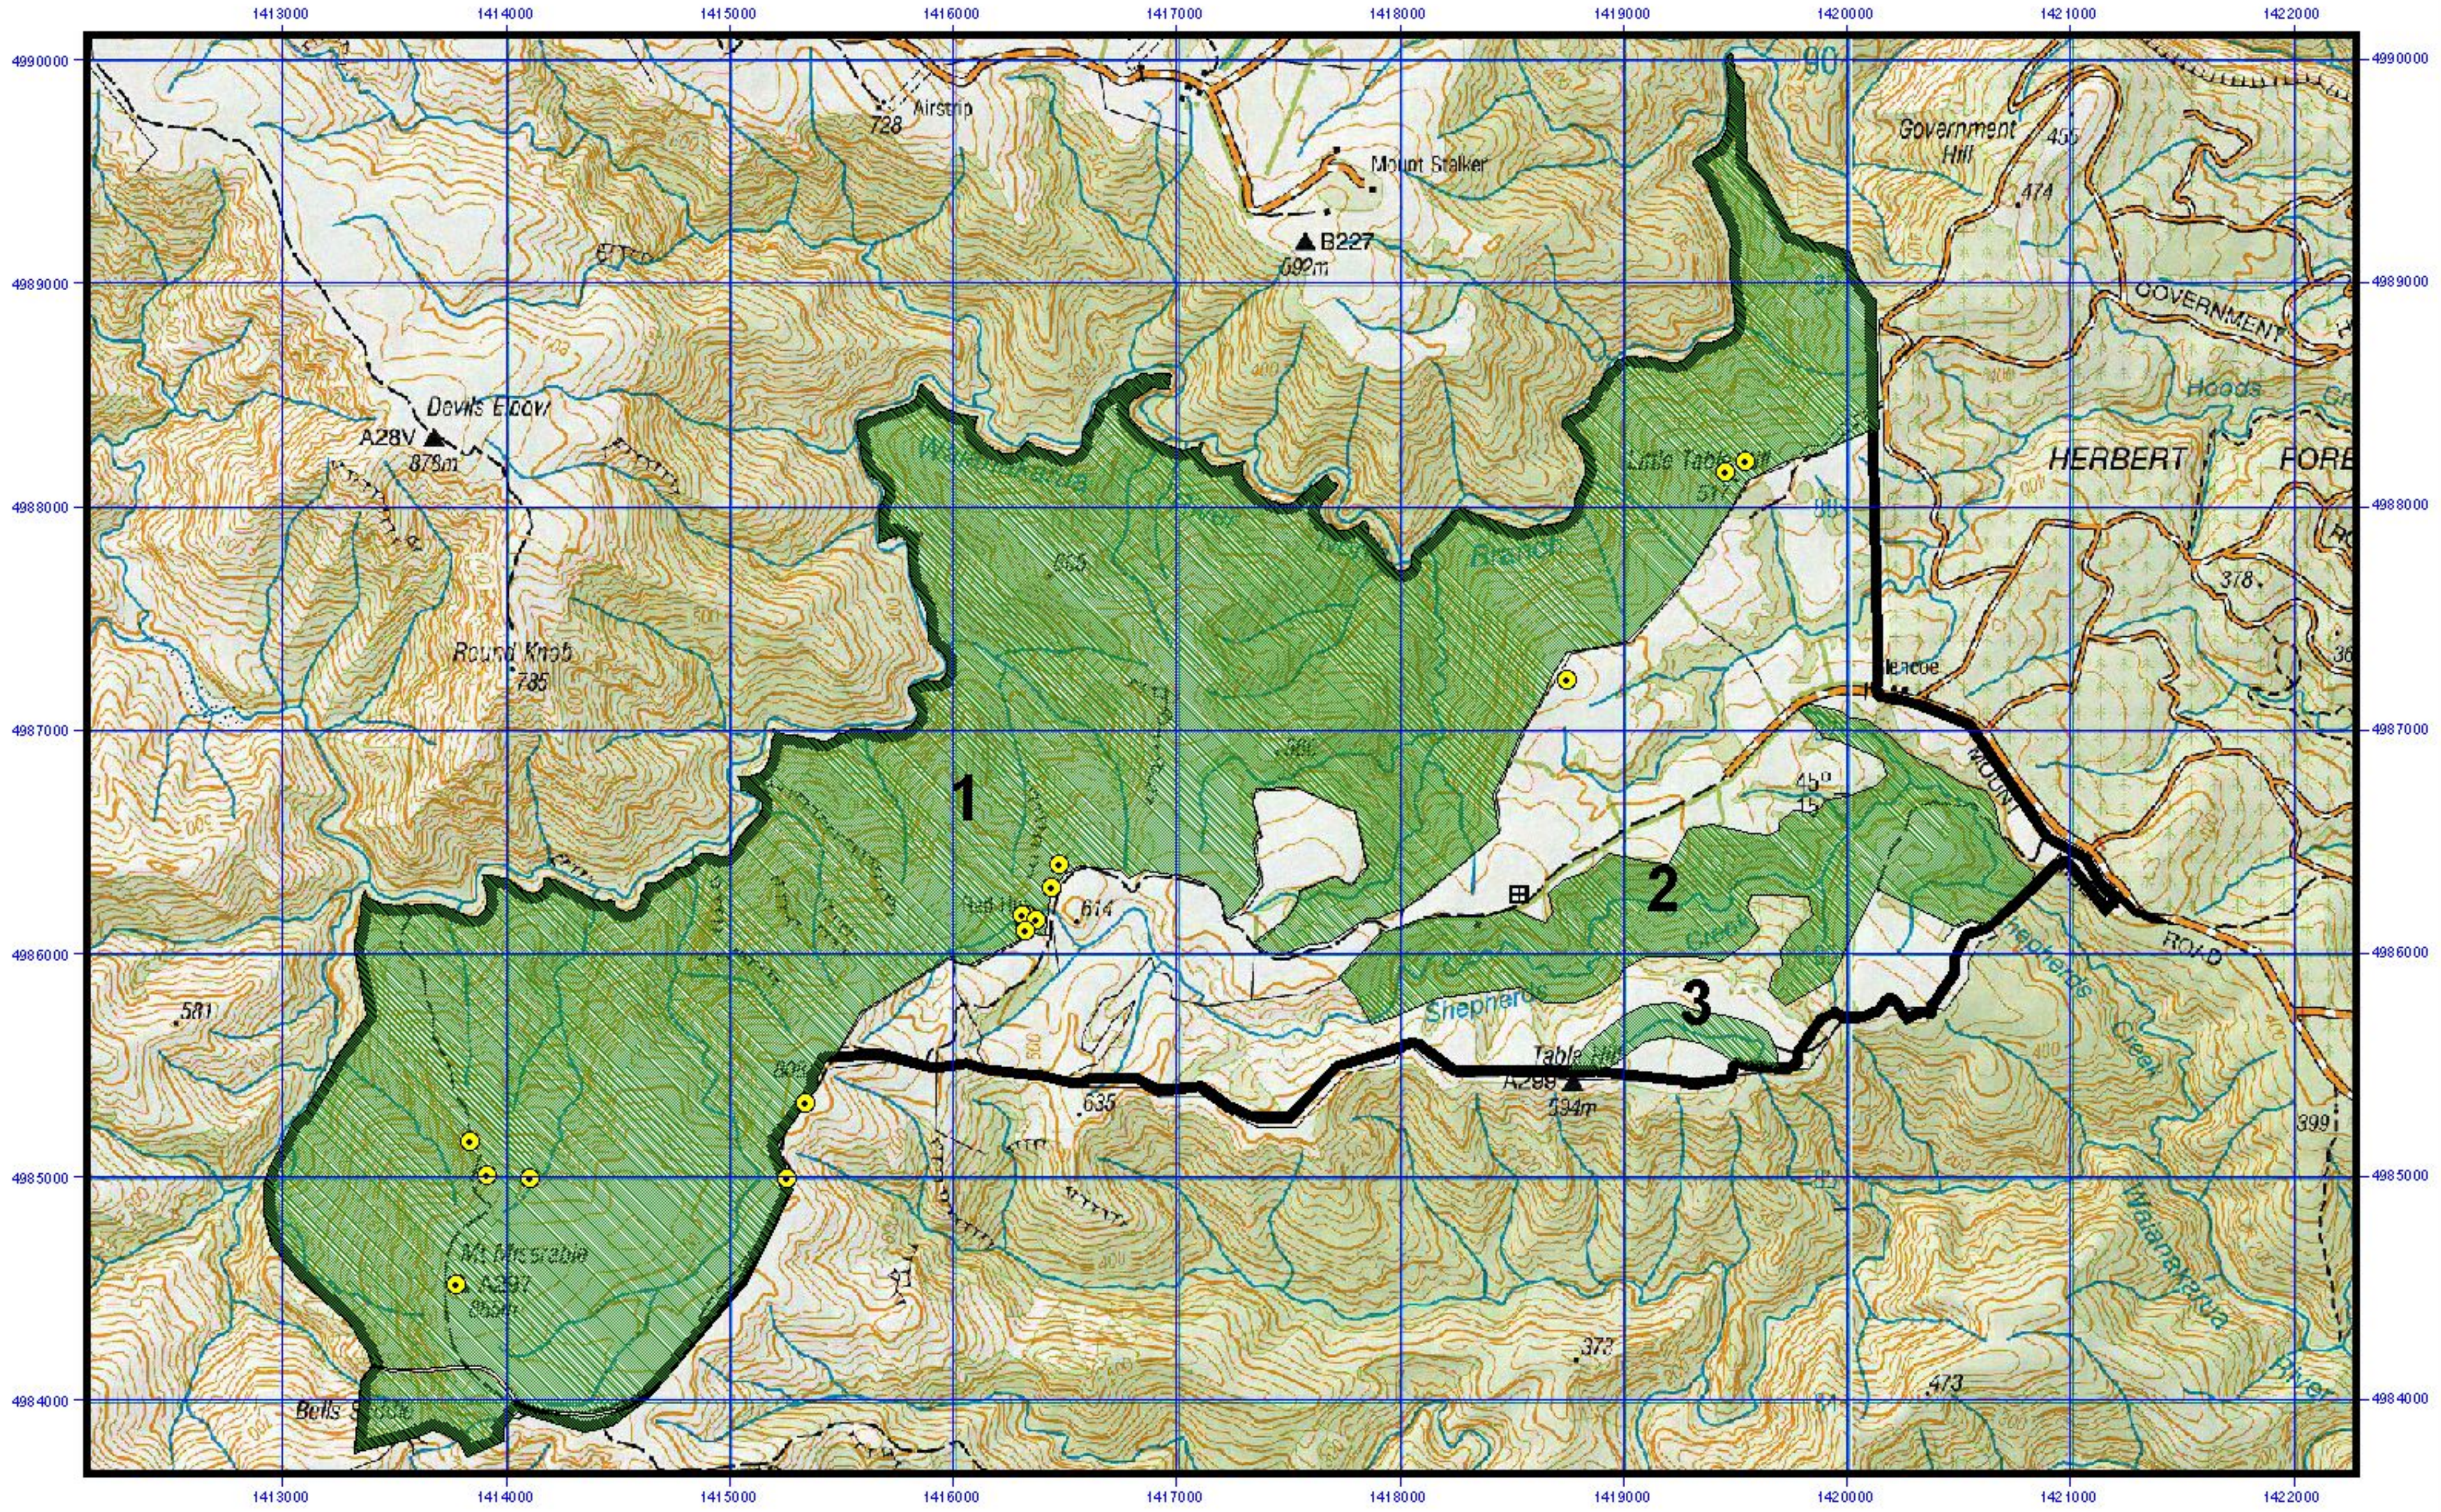

Crown Pastoral Land Tenure Review

Lease name : GLENCOE (North Otago)

Lease number : PO 366

Plan attaching to the Conservation Resources Report

- **Topo/Cadastral Map**
- **Ecological and Historic Values Map**

The following plan forms page XX of the Conservation Resources Report provided by the Department of Conservation.

It is released under the Official information Act 1982.

4.2.1 Topographical & Cadastral Glencoe Pastoral Lease

Estate-legend.shp
 Stewardship Areas
 Reserves
 Marginal Strips
 Protected Land Agreements

0.3 0 0.3 0.6 0.9 1.2 Kilometers
 N

4.2.2 Values - Ecological and Historic Glencoe Pastoral Lease

- Historic points
- Significant Ecological Values