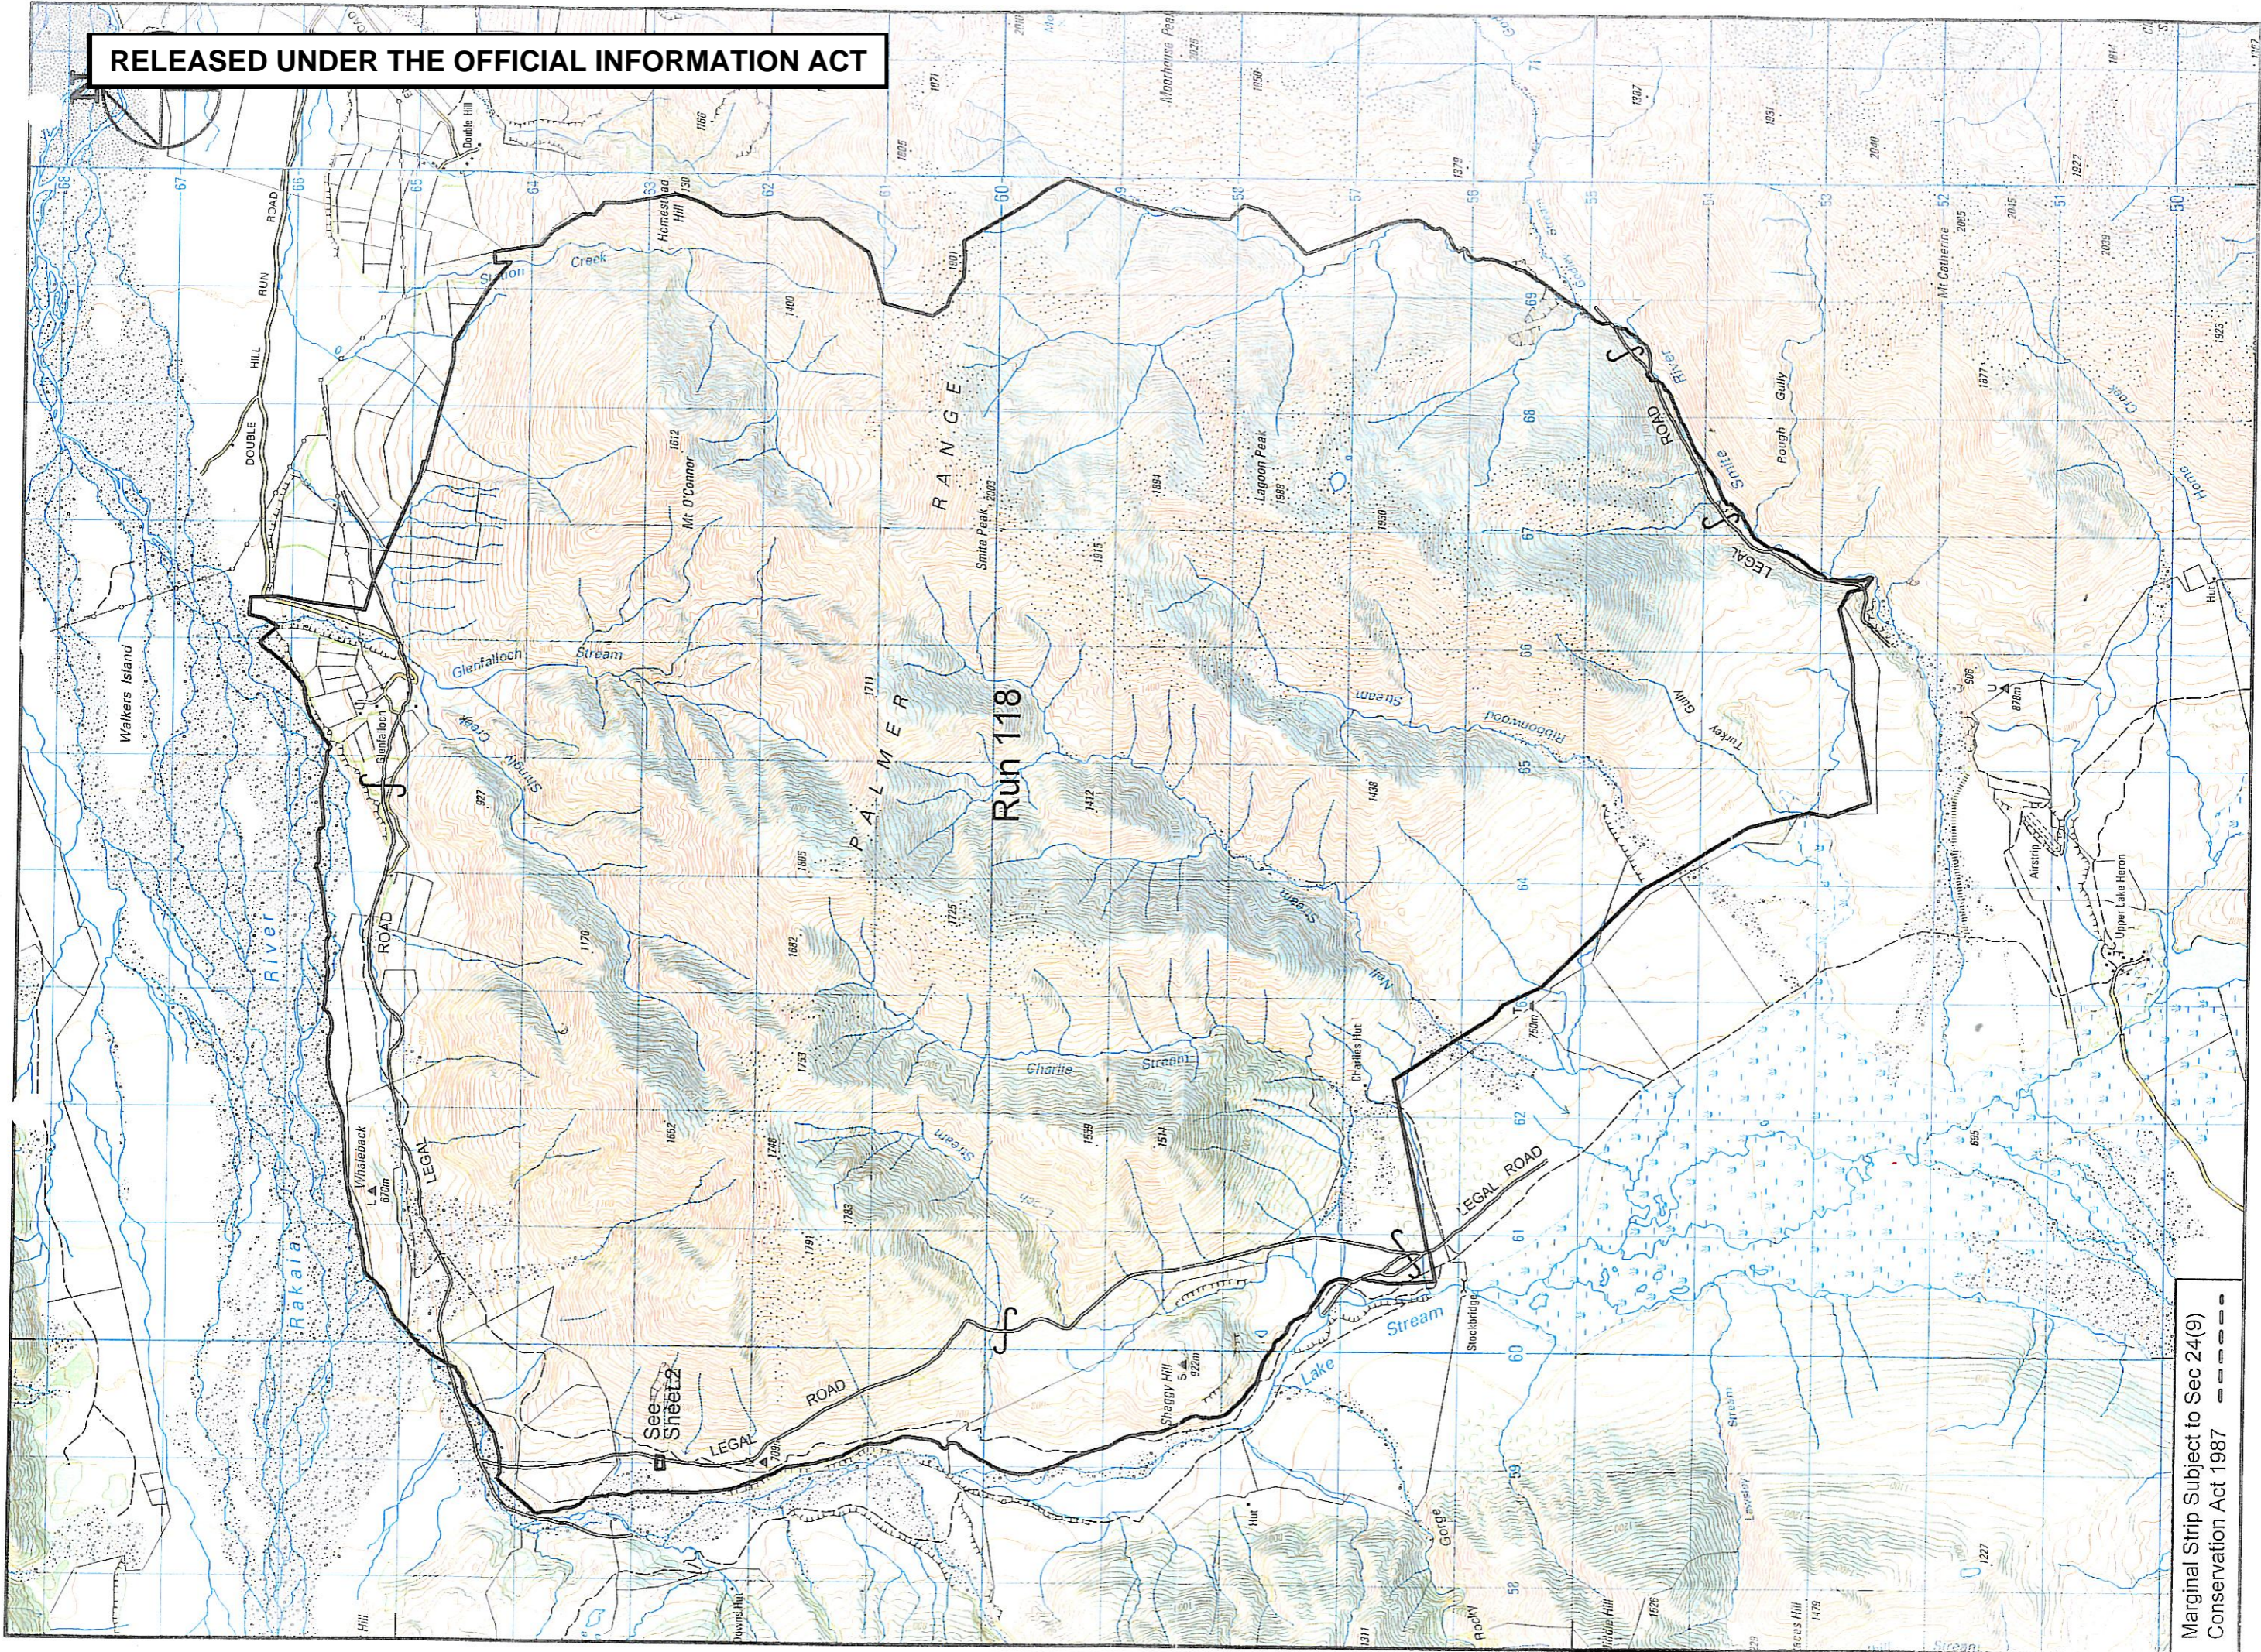

Crown Pastoral Land Tenure Review

Lease name : GLENFALLOCH

Lease number : PC 125

Due Diligence Report - Plans

These plans attach to and support the Due Diligence Report.

They are released under the Official Information Act 1982.

June

05

RELEASED UNDER THE OFFICIAL INFORMATION ACT

Marginal Strip Subject to Sec 24(9)
Conservation Act 1987

Glenfalloch

Version 1 2 3 4 5