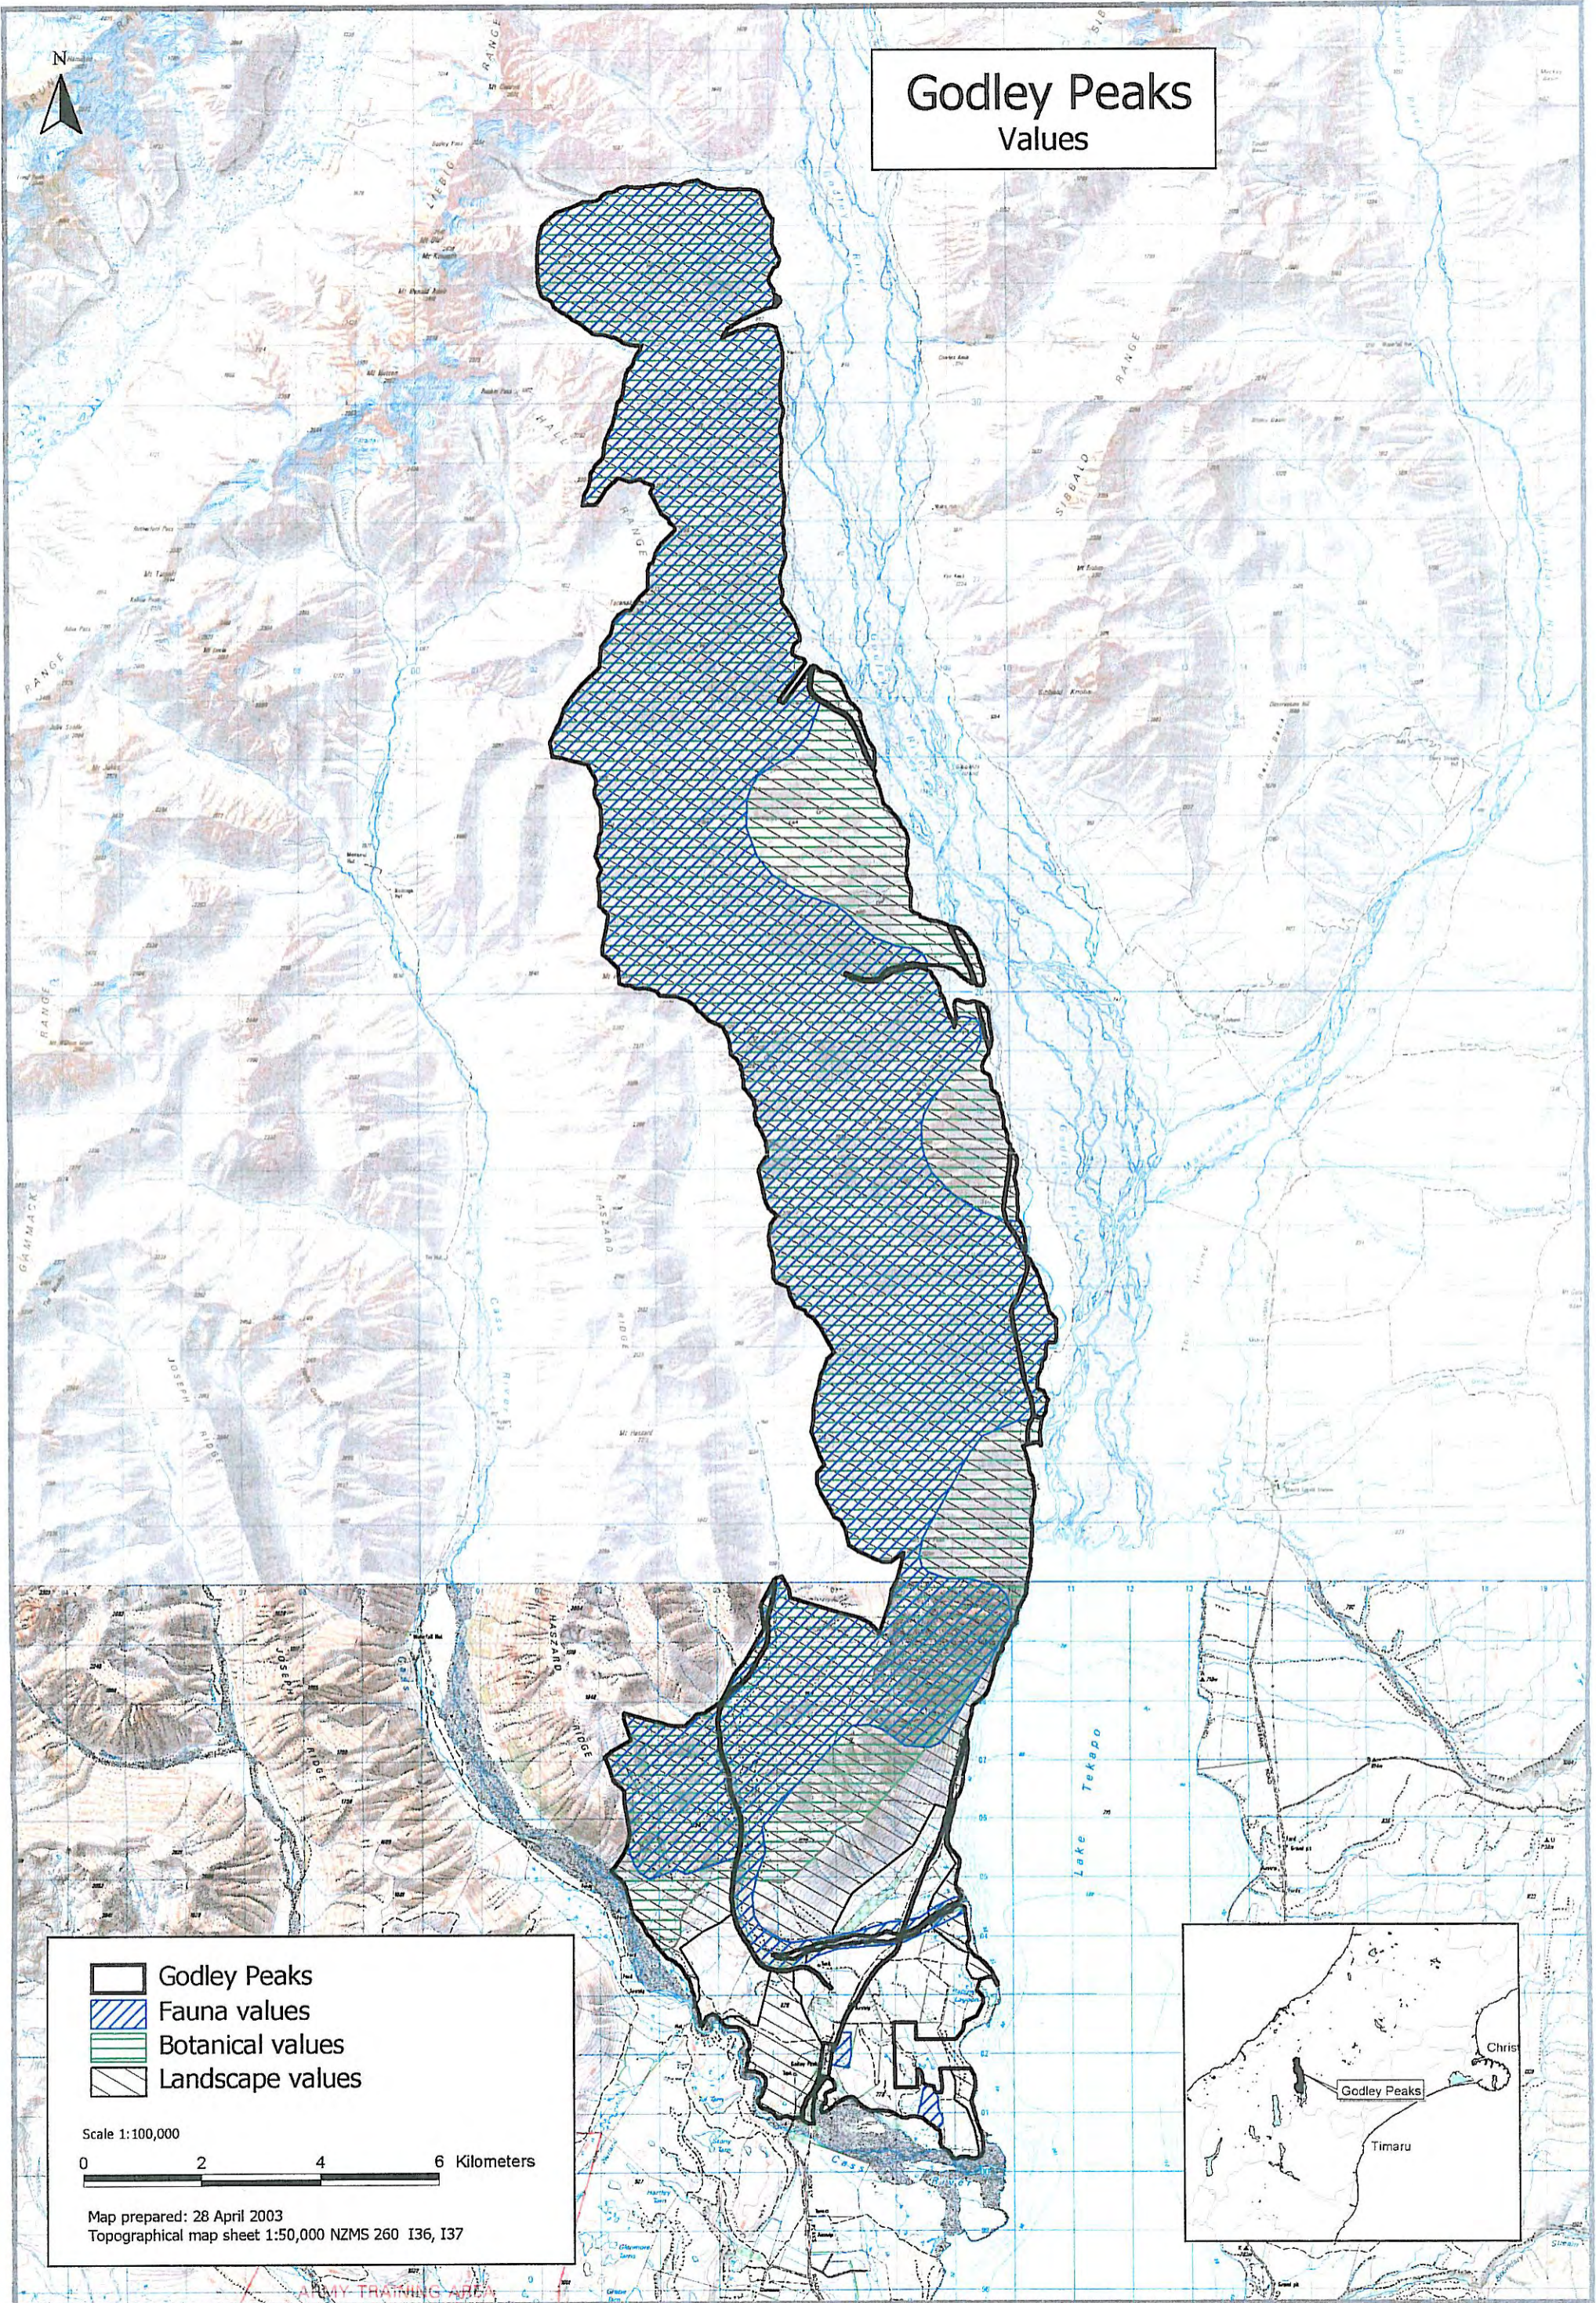

Crown Pastoral Land Tenure Review

Lease name : GODLEY PEAKS

Lease number : PT 017

Plan attaching to the Conservation Resources Report - Values Map

The following plan forms part of the Conservation Resources Report provided by the Department of Conservation.

It is released under the Official information Act 1982.

August

06

Godley Peaks Values

 Godley Peaks
Fauna values
Botanical values
Landscape values

Scale 1:100,000

0 2 4 6 Kilometers

Map prepared: 28 April 2003
Topographical map sheet 1:50,000 NZMS 260 I36, I37