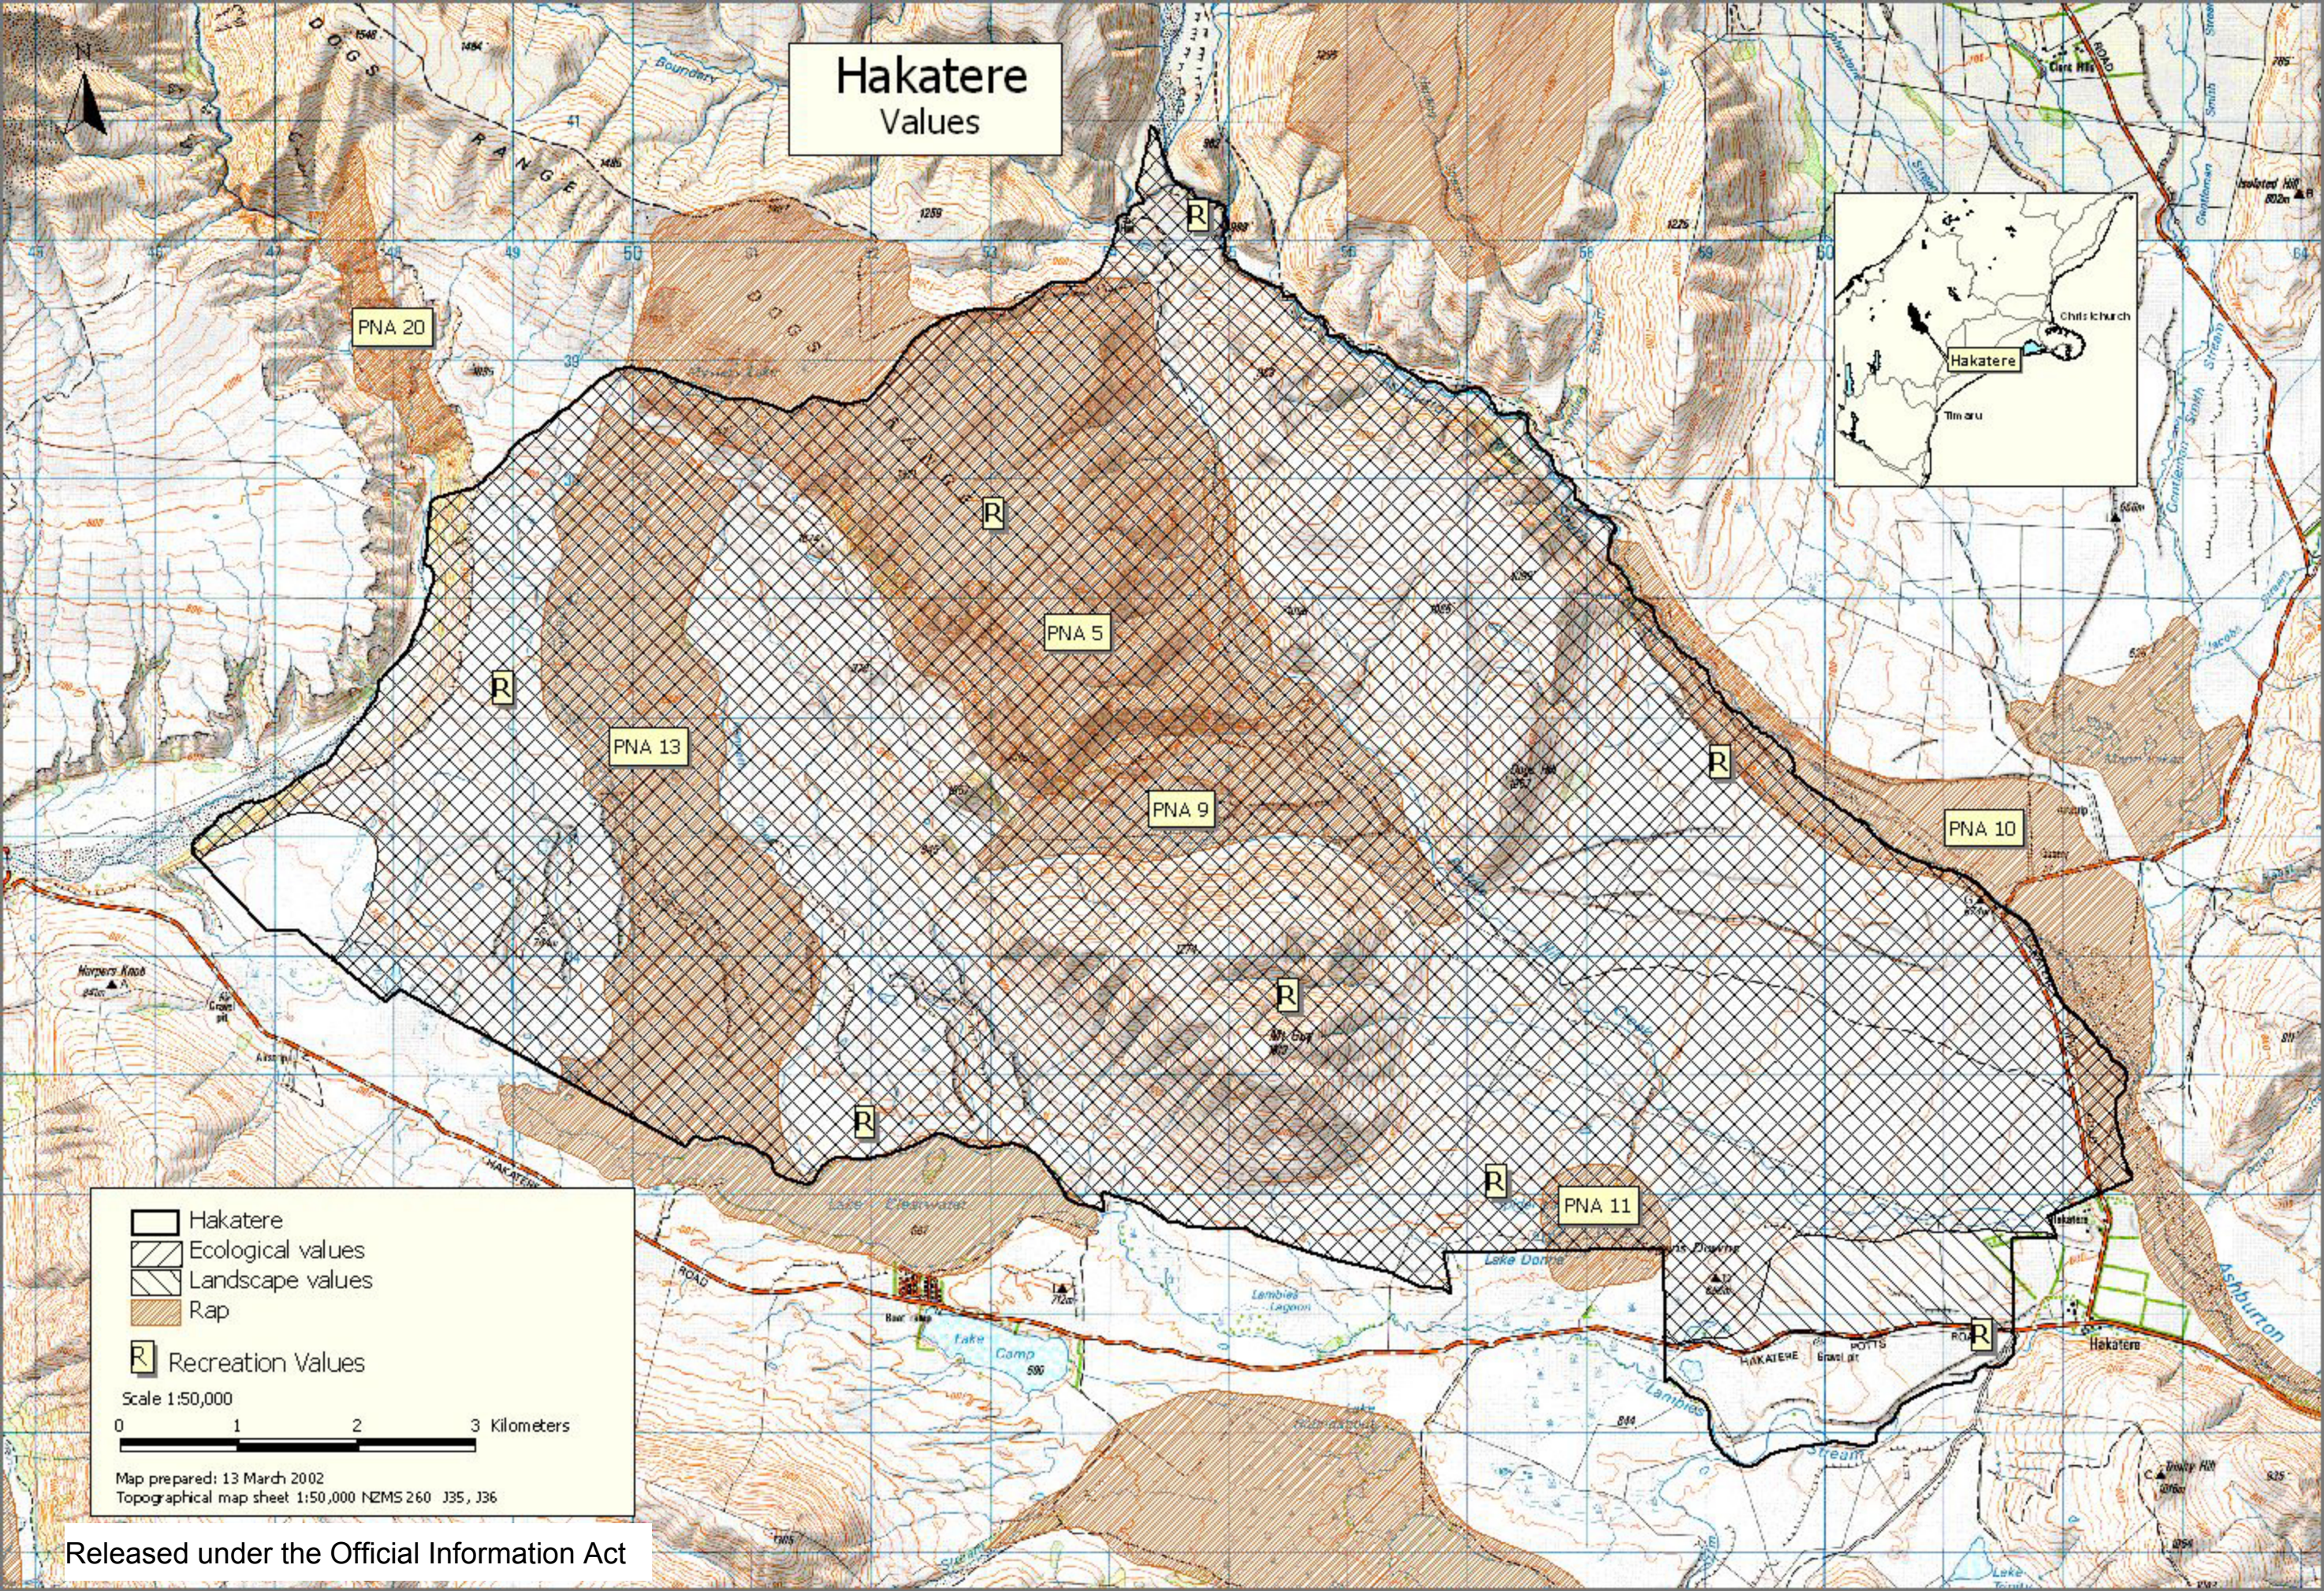

## Crown Pastoral Land Tenure Review

Lease name : Hakatere

Lease number : Pc 059

### Plans attaching to the conservation resources report

As part of the process of tenure review, advice on significant inherent values within the pastoral lease is provided by Department of Conservation officials in the form of a conservation resources report. This report is the result of outdoor survey and inspection. It is a key piece of information for the development of a preliminary consultation document.

# Hakaterere Values

- Hakaterere
- Ecological values
- Landscape values
- Rap
- Recreation Values

Scale 1:50,000  
0 1 2 3 Kilometers

Map prepared: 13 March 2002  
Topographical map sheet 1:50,000 NZMS 260 J35, J36

# Hakaterere Topo /Cadastral

 Hakaterere

Scale 1:50,000

0 1 2 3 Kilometers

Map prepared: 20 November 2000  
Topographical map sheet 1:50,000 NZMS 260 J35, J36