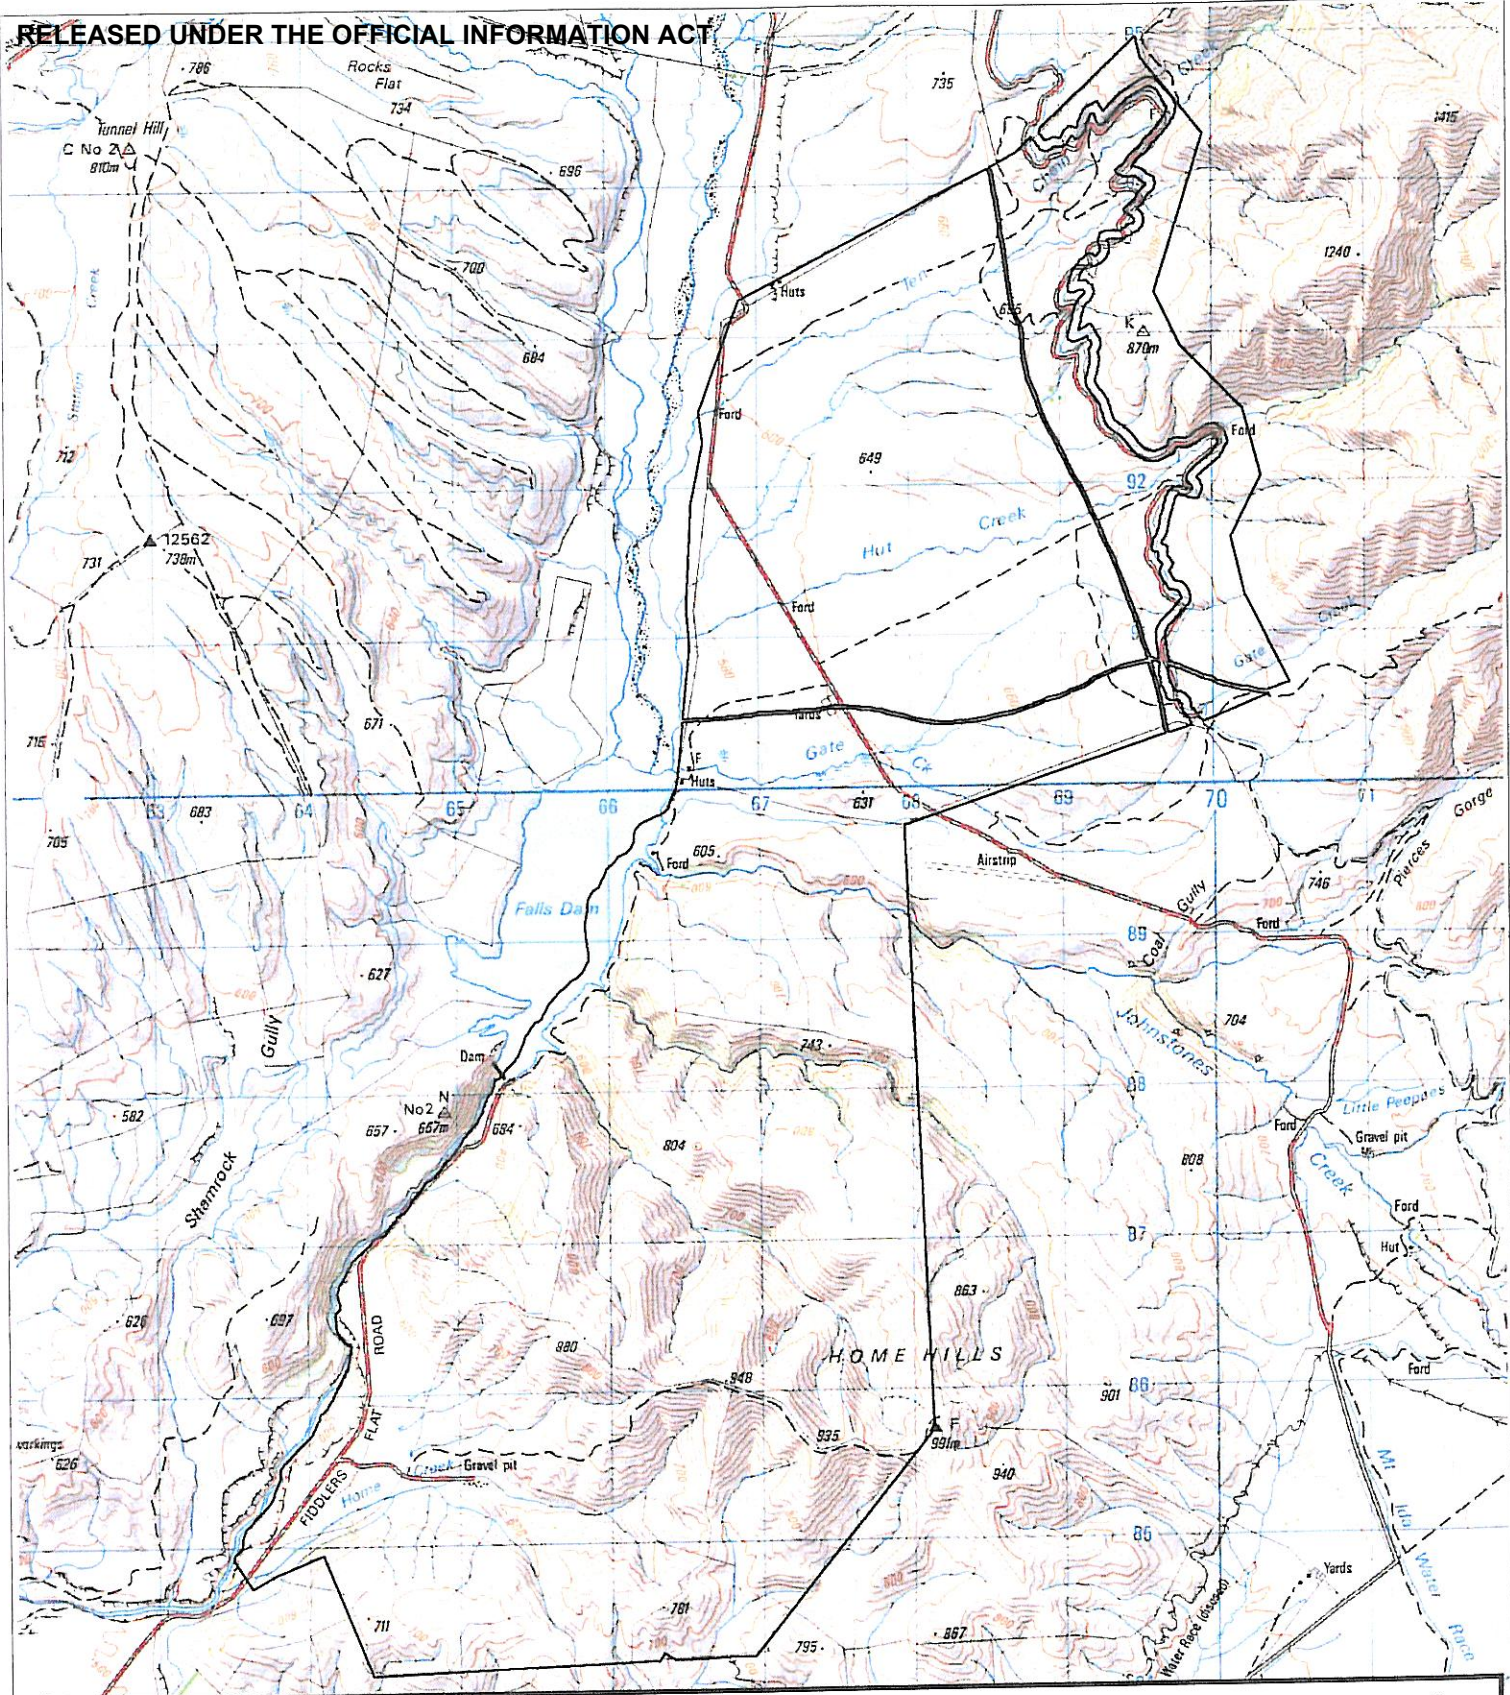

Crown Pastoral Land Tenure Review

Lease name : HOME HILLS

Lease number : PO 383

Plan attaching to the Conservation Resources Report - Topo/Cadastral Map

The following plan forms part of the Conservation Resources Report provided by the Department of Conservation.

It is released under the Official information Act 1982.

April

06

Home Hills Pastoral Lease
Topo/Cadastral Plan

Scale 1: 50 000

Pastoral Lease Boundary

1 0 1 2 Kilometers